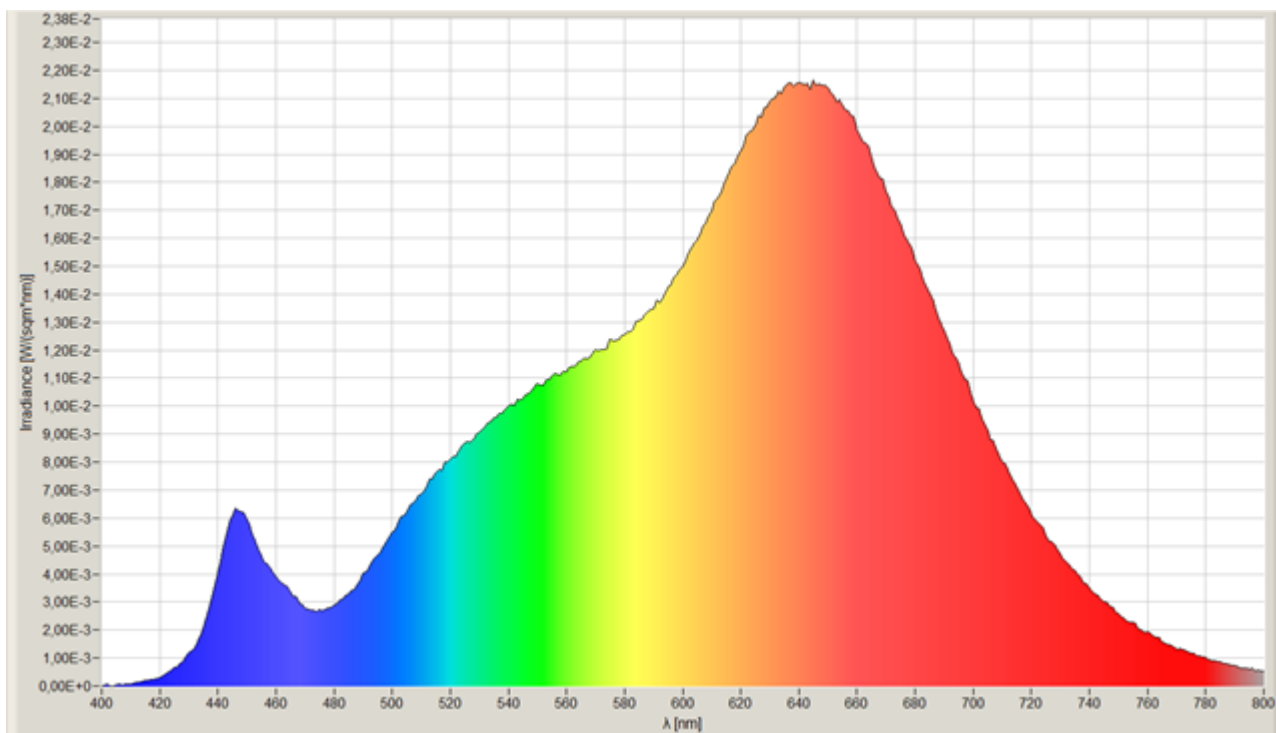

Datasheet

LED-strip specification

LED-strip type:
LS24WW140X2835ILX2

Description:
**LuxaLight LED-strip 24V Warm White Indoor 6mm 2835
(24 Volt, 140 LEDs, 2835, IP20)**

Date:
14-09-2022

Page 1 of 5

Technical Specifications		
LS24WW140X2835ILX2		
General	LED Type	2835 SMD
	LED Quantity	140 LEDs/m
	Dimensions	10000 * 6 * 3 (L x B x H)
	Weight	20 ~ 30g / meter
	Mounting	3M tape VHB4905
Environment	Working Temperature	-20°C ~ +70°C
	Storing Temperature	-20°C ~ +70°C
	IP Grade	IP20
	Mechanical Protection	N.A.
	Lifetime	70.000 Hours
	Warranty	5 Years
Electronic	Working Voltage	DC24V
	Working Current	1 A / Engine
	Working Wattage	24 W / Engine
	Driving Method	Constant Voltage
Lighting	Engine Colour Temperature (K)	2600K Warm White
	Measured Colour temp. (at 60cm)	2602K
	Luminous Flux	≈ 3000 lm
	Viewing Angle (θ)	120 ±5°
	CRI	≥ 95 Ra
	LB Value	L90B50
	BIN	3 SDCM

CIE1931 Warm White:

Optical Characteristics Curve:

Wavelength Warm White:

The Materials of PCB:

Conducting Tracks: Cu, 35um thickness, double sided.

Solderings:

Solder Alloy: 99.3 Sn, 0.7 Cu,

Melting Temperature: 227°C