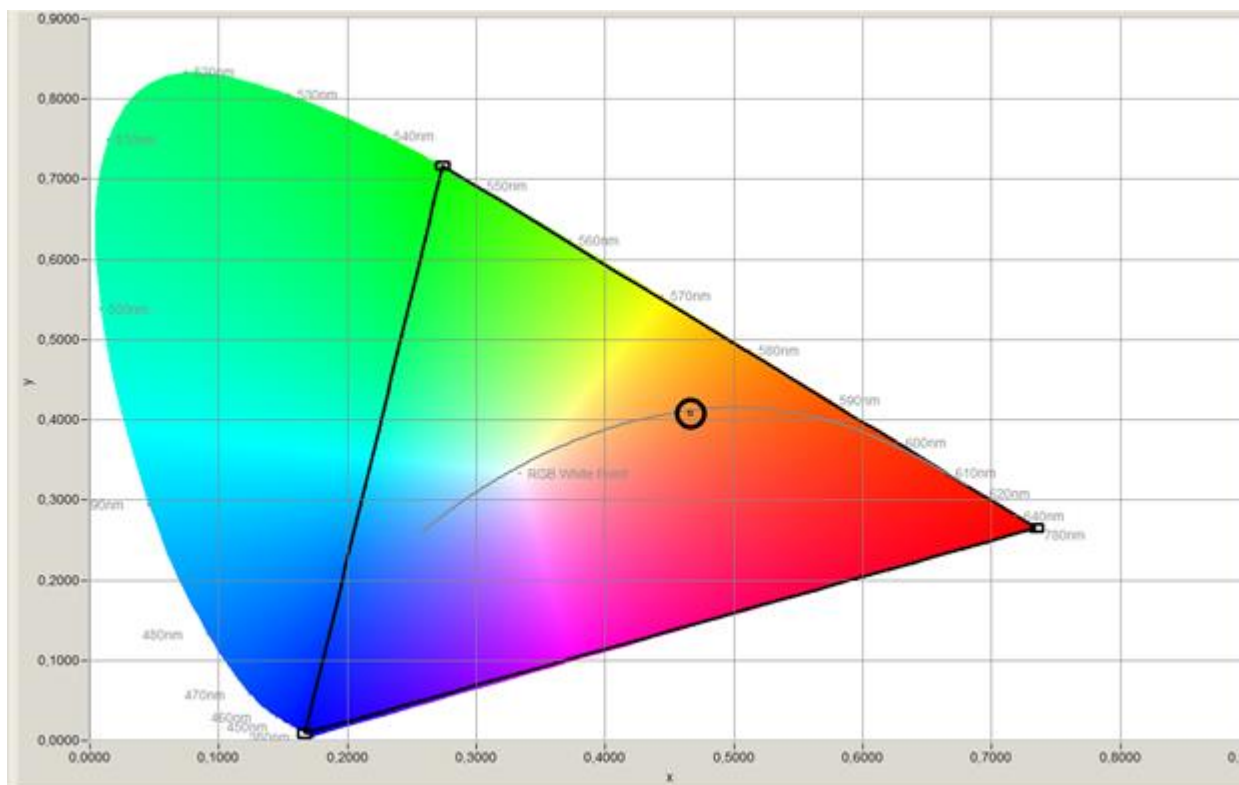

Datasheet

LED-strip specification

LED-strip type:
LS24WW140X2835ILX2

Description:
**LuxaLight LED-strip 24V Warm White Indoor 6mm 2835
(24 Volt, 140 LEDs, 2835, IP20)**

Date:
14-09-2022

Page 1 of 5

Technical Specifications		
LS24WW140X2835ILX2		
General	LED Type	2835 SMD
	LED Quantity	140 LEDs/m
	Dimensions	10000 * 6 * 3 (L x B x H)
	Weight	20 ~ 30g / meter
	Mounting	3M tape VHB4905
Environment	Working Temperature	-20°C ~ +70°C
	Storing Temperature	-20°C ~ +70°C
	IP Grade	IP20
	Mechanical Protection	N.A.
	Lifetime	70.000 Hours
	Warranty	5 Years
Electronic	Working Voltage	DC24V
	Working Current	1 A / Engine
	Working Wattage	24 W / Engine
	Driving Method	Constant Voltage
Lighting	Engine Colour Temperature (K)	2600K Warm White
	Measured Colour temp. (at 60cm)	2602K
	Luminous Flux	≈ 3000 lm
	Viewing Angle (θ)	120 ±5°
	CRI	≥ 95 Ra
	LB Value	L90B50
	BIN	3 SDCM

CIE1931 Warm White:

Optical Characteristics Curve:

Wavelength Warm White:

The Materials of PCB:

Conducting Tracks: Cu, 35um thickness, double sided.

Solderings:

Solder Alloy: 99.3 Sn, 0.7 Cu,

Melting Temperature: 227°C