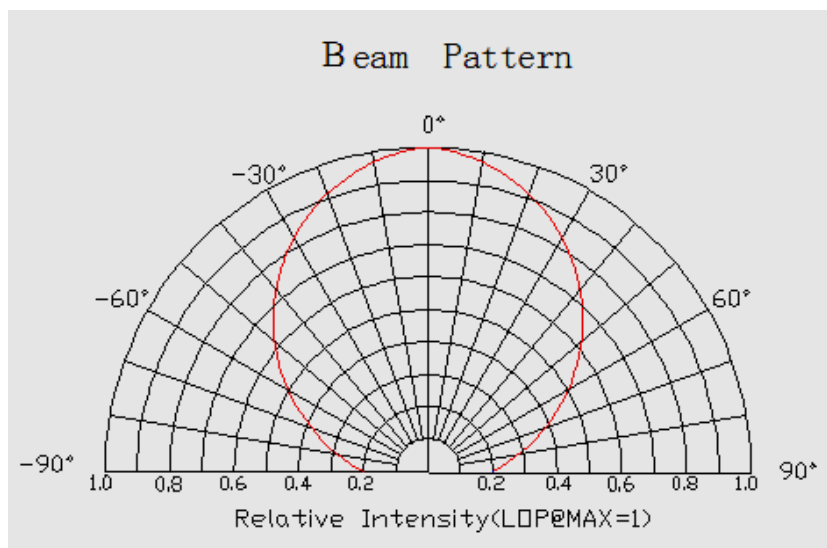

Datasheet

LED-strip specification

LED-strip type:
LS24WW140X2835ILX2

Description:
**LuxaLight LED-strip 24V Warm White Indoor 6mm 2835
(24 Volt, 140 LEDs, 2835, IP20)**

Date:
14-09-2022

Page 1 of 5

Technical Specifications		
LS24WW140X2835ILX2		
General	LED Type	2835 SMD
	LED Quantity	140 LEDs/m
	Dimensions	10000 * 6 * 3 (L x B x H)
	Weight	20 ~ 30g / meter
	Mounting	3M tape VHB4905
Environment	Working Temperature	-20°C ~ +70°C
	Storing Temperature	-20°C ~ +70°C
	IP Grade	IP20
	Mechanical Protection	N.A.
	Lifetime	70.000 Hours
	Warranty	5 Years
Electronic	Working Voltage	DC24V
	Working Current	1 A / Engine
	Working Wattage	24 W / Engine
	Driving Method	Constant Voltage
Lighting	Engine Colour Temperature (K)	2600K Warm White
	Measured Colour temp. (at 60cm)	2602K
	Luminous Flux	≈ 3000 lm
	Viewing Angle (θ)	120 ±5°
	CRI	≥ 95 Ra
	LB Value	L90B50
	BIN	3 SDCM

CIE1931 Warm White:

Optical Characteristics Curve:

Wavelength Warm White:

The Materials of PCB:

Conducting Tracks: Cu, 35um thickness, double sided.

Solderings:

Solder Alloy: 99.3 Sn, 0.7 Cu,

Melting Temperature: 227°C