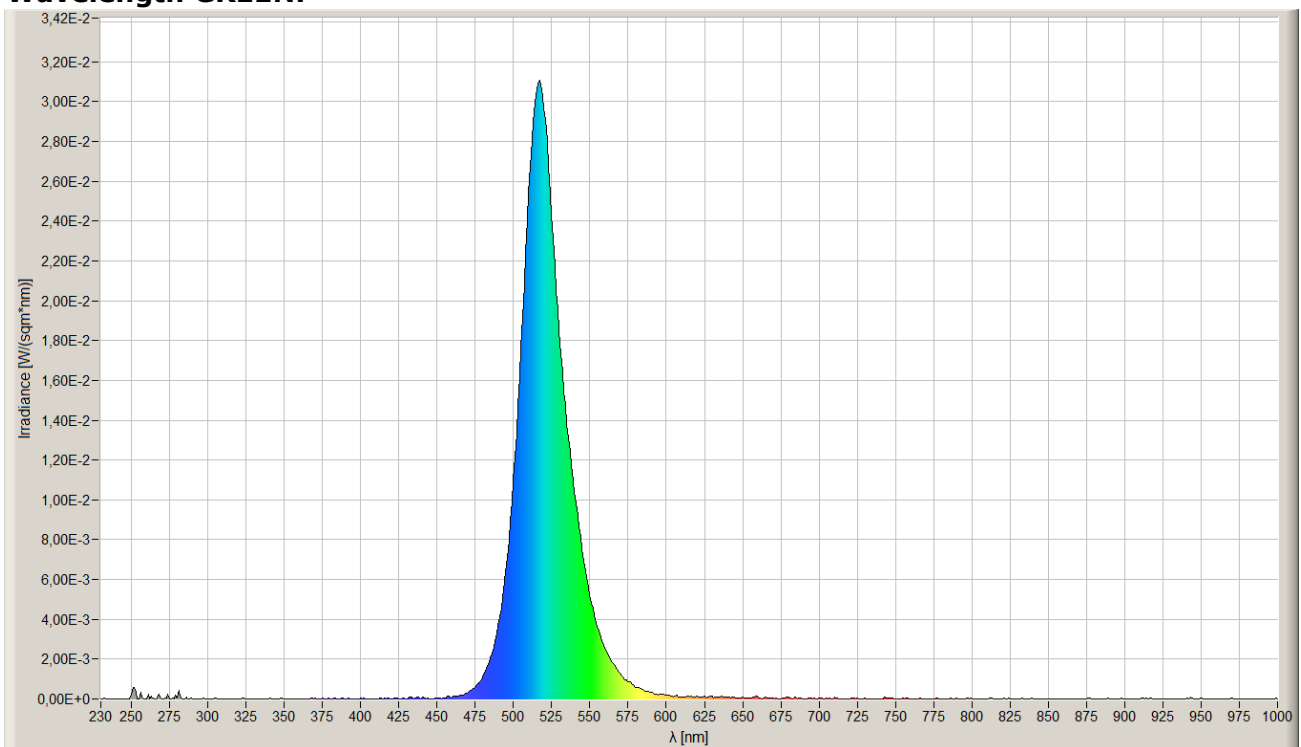

Datasheet

LED-strip specification

LED-strip type:
LS24RG192X2835WLX

Description:
**LuxaLight LED-strip 24V Red Green Waterproof 2835
(24 Volt, 192 LEDs, 2835, IP68)**

Date:
24-08-2023

Page 1 of 6

Technical Specifications			
LS24RG192X2835PLX			
General	LED Type	2835 SMD	
	LED Quantity	192 LEDs/m	
	Dimensions	10000 * 10 * 3 (L x B x H)	
	Length per segment	62,5mm	
	LEDs / segment	12	
	Weight	20 ~ 30g / meter	
	Mounting	3M tape VHB4905	
Environment	Working Temperature	-20°C ~ +70°C	
	Storing Temperature	-20°C ~ +70°C	
	IP Grade	IP68	
	Mechanical Protection	Silicone coating	
	Lifetime	70.000 Hours	
	Warranty	5 Years	
Electronic	Working Voltage	DC24V	
	Working Current	1,66 A / mtr	
	Working Wattage	39,84 W / Meter	
	Working Current Red	0,8 A / Mtr	
	Working Wattage Red	19,2 W / Mtr	
	Working Current Green	0,86 A / mtr	
	Working Wattage Green	20,64 W / mtr	
	Driving Method	Constant Voltage	
Lighting	Engine Colour Temperature (K)	630nm Red	515nm Green
	Measured Colour temp. (at 5cm)	630nm	517nm
	Luminous Flux (Lumen / Meter)	475 lumen	1754 lumen
	Lumen / Watt	24,7 lm/W	85 lm/W
	Viewing Angle (θ)	120 ±5°	

Optical Characteristics Curve:

CIE1931 RED:

CIE1934 GREEN:

Wavelength RED:

Wavelength GREEN:

The Materials of PCB:

Conducting Tracks: Cu, 35um thickness, double sided.

Solderings:

Solder Alloy: 99.3 Sn, 0.7 Cu,
Melting Temperature: 227°C
No SVHC (Jan 2021)

Certificate of Conformity:

EC Council Directive 2004/108/EC
Electromagnetic Compatibility

Complies to the standards:

- NEN-EN-IEC 61000-3-2:2019/A1:2021
- NEN-EN-IEC 61000-3-3:2013+A1:2017+A2:2021
- NEN-EN-IEC 61547:2009