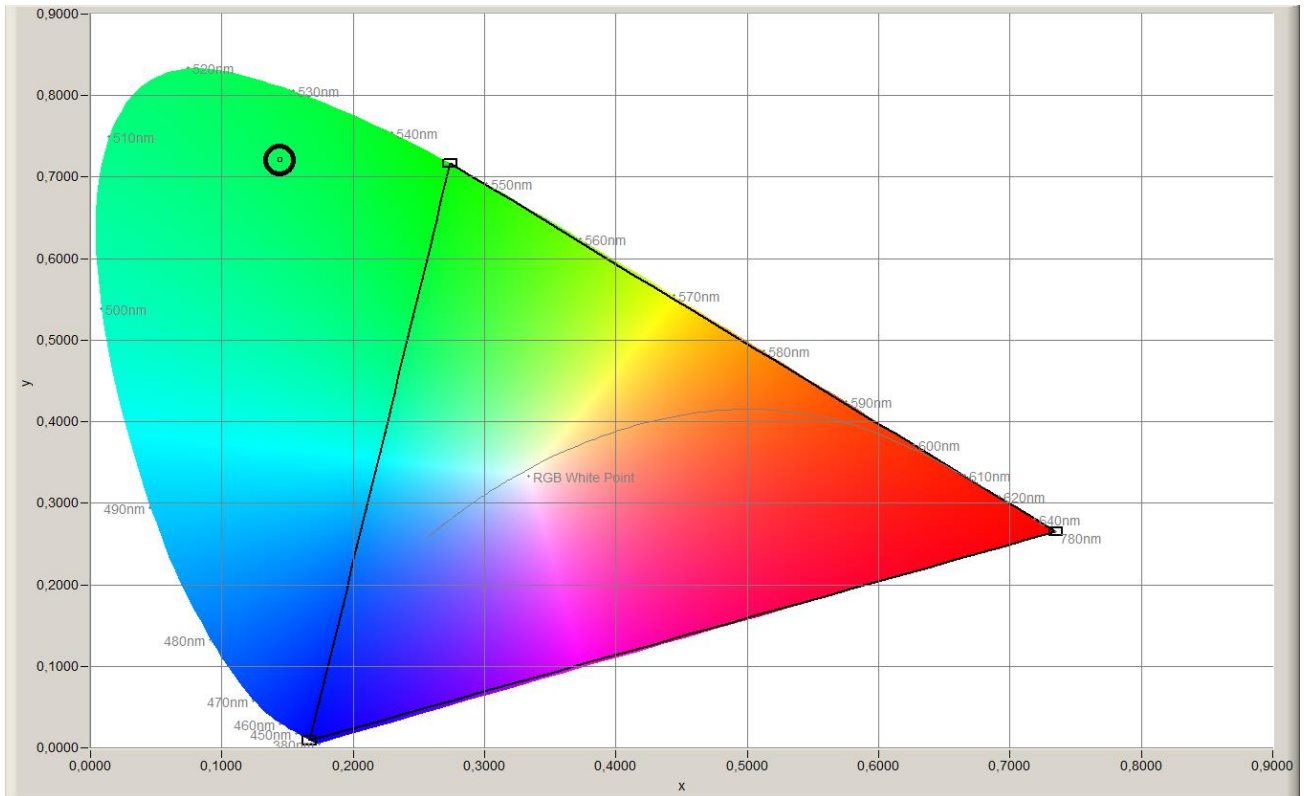

Datasheet

LED-strip specification

LED-strip type:
LS24RG192X2835WLX

Description:
**LuxaLight LED-strip 24V Red Green Waterproof 2835
(24 Volt, 192 LEDs, 2835, IP68)**

Date:
24-08-2023

Page 1 of 6

Technical Specifications			
LS24RG192X2835PLX			
General	LED Type	2835 SMD	
	LED Quantity	192 LEDs/m	
	Dimensions	10000 * 10 * 3 (L x B x H)	
	Length per segment	62,5mm	
	LEDs / segment	12	
	Weight	20 ~ 30g / meter	
	Mounting	3M tape VHB4905	
Environment	Working Temperature	-20°C ~ +70°C	
	Storing Temperature	-20°C ~ +70°C	
	IP Grade	IP68	
	Mechanical Protection	Silicone coating	
	Lifetime	70.000 Hours	
	Warranty	5 Years	
Electronic	Working Voltage	DC24V	
	Working Current	1,66 A / mtr	
	Working Wattage	39,84 W / Meter	
	Working Current Red	0,8 A / Mtr	
	Working Wattage Red	19,2 W / Mtr	
	Working Current Green	0,86 A / mtr	
	Working Wattage Green	20,64 W / mtr	
	Driving Method	Constant Voltage	
Lighting	Engine Colour Temperature (K)	630nm Red	515nm Green
	Measured Colour temp. (at 5cm)	630nm	517nm
	Luminous Flux (Lumen / Meter)	475 lumen	1754 lumen
	Lumen / Watt	24,7 lm/W	85 lm/W
	Viewing Angle (θ)	120 ±5°	

Optical Characteristics Curve:

CIE1931 RED:

CIE1934 GREEN:

Wavelength RED:

Wavelength GREEN:

The Materials of PCB:

Conducting Tracks: Cu, 35um thickness, double sided.

Solderings: