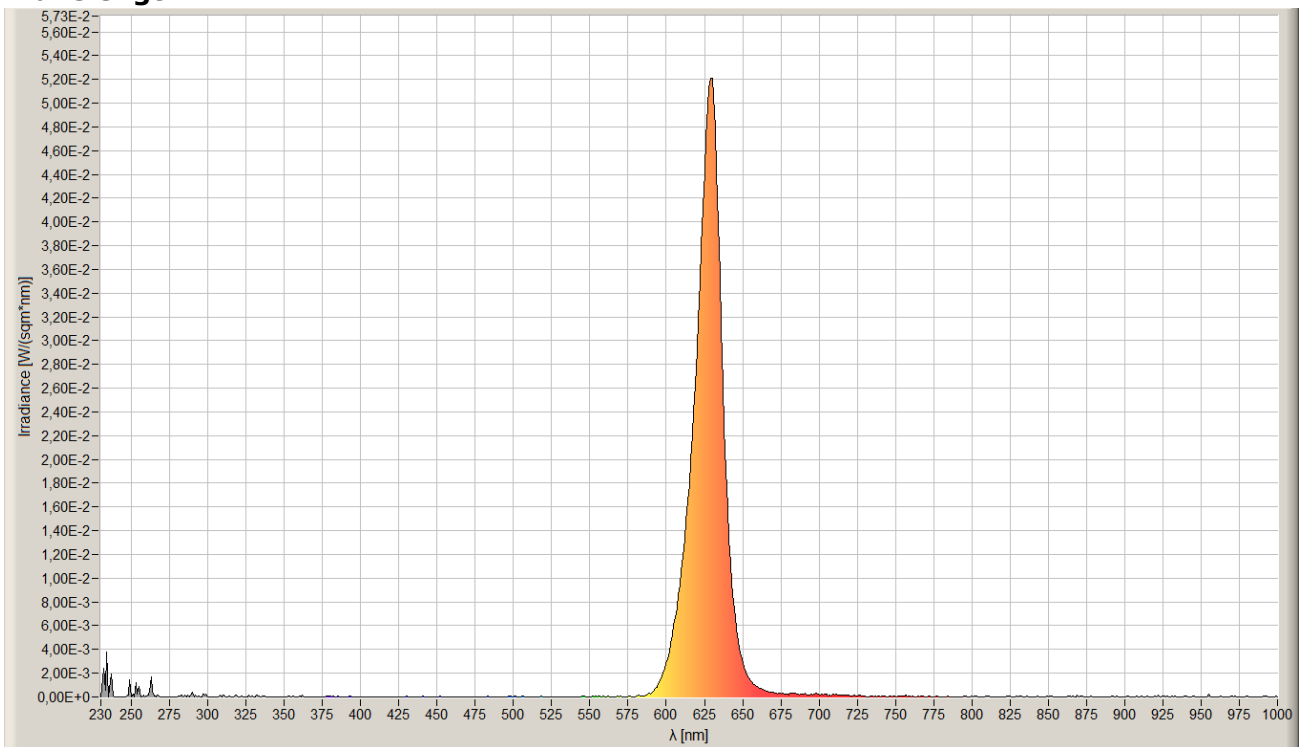

Datasheet

LED-strip specification

LED-strip type:
LS24RG192X2835WLX

Description:
**LuxaLight LED-strip 24V Red Green Waterproof 2835
(24 Volt, 192 LEDs, 2835, IP68)**

Date:
24-08-2023

Page 1 of 6

Technical Specifications			
LS24RG192X2835PLX			
General	LED Type	2835 SMD	
	LED Quantity	192 LEDs/m	
	Dimensions	10000 * 10 * 3 (L x B x H)	
	Length per segment	62,5mm	
	LEDs / segment	12	
	Weight	20 ~ 30g / meter	
	Mounting	3M tape VHB4905	
Environment	Working Temperature	-20°C ~ +70°C	
	Storing Temperature	-20°C ~ +70°C	
	IP Grade	IP68	
	Mechanical Protection	Silicone coating	
	Lifetime	70.000 Hours	
	Warranty	5 Years	
Electronic	Working Voltage	DC24V	
	Working Current	1,66 A / mtr	
	Working Wattage	39,84 W / Meter	
	Working Current Red	0,8 A / Mtr	
	Working Wattage Red	19,2 W / Mtr	
	Working Current Green	0,86 A / mtr	
	Working Wattage Green	20,64 W / mtr	
	Driving Method	Constant Voltage	
Lighting	Engine Colour Temperature (K)	630nm Red	515nm Green
	Measured Colour temp. (at 5cm)	630nm	517nm
	Luminous Flux (Lumen / Meter)	475 lumen	1754 lumen
	Lumen / Watt	24,7 lm/W	85 lm/W
	Viewing Angle (θ)	120 ±5°	

Optical Characteristics Curve:

CIE1931 RED:

CIE1934 GREEN:

Wavelength RED:

Wavelength GREEN:

The Materials of PCB:

Conducting Tracks: Cu, 35um thickness, double sided.

Solderings: