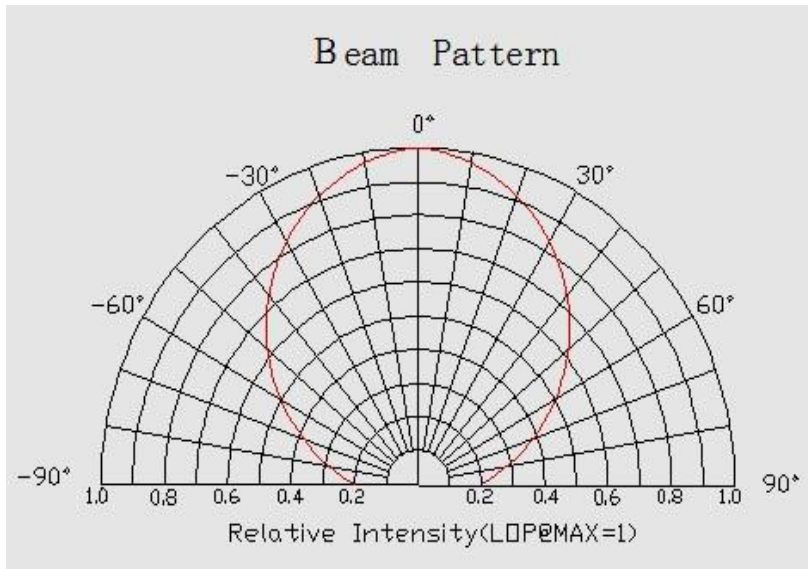

Datasheet

LED-strip specification

LED-strip type:
LS24RG192X2835WLX

Description:
**LuxaLight LED-strip 24V Red Green Waterproof 2835
(24 Volt, 192 LEDs, 2835, IP68)**

Date:
24-08-2023

Page 1 of 6

Technical Specifications			
LS24RG192X2835PLX			
General	LED Type	2835 SMD	
	LED Quantity	192 LEDs/m	
	Dimensions	10000 * 10 * 3 (L x B x H)	
	Length per segment	62,5mm	
	LEDs / segment	12	
	Weight	20 ~ 30g / meter	
	Mounting	3M tape VHB4905	
Environment	Working Temperature	-20°C ~ +70°C	
	Storing Temperature	-20°C ~ +70°C	
	IP Grade	IP68	
	Mechanical Protection	Silicone coating	
	Lifetime	70.000 Hours	
	Warranty	5 Years	
Electronic	Working Voltage	DC24V	
	Working Current	1,66 A / mtr	
	Working Wattage	39,84 W / Meter	
	Working Current Red	0,8 A / Mtr	
	Working Wattage Red	19,2 W / Mtr	
	Working Current Green	0,86 A / mtr	
	Working Wattage Green	20,64 W / mtr	
	Driving Method	Constant Voltage	
Lighting	Engine Colour Temperature (K)	630nm Red	515nm Green
	Measured Colour temp. (at 5cm)	630nm	517nm
	Luminous Flux (Lumen / Meter)	475 lumen	1754 lumen
	Lumen / Watt	24,7 lm/W	85 lm/W
	Viewing Angle (θ)	120 ±5°	

Optical Characteristics Curve:

CIE1931 RED:

CIE1934 GREEN:

Wavelength RED:

Wavelength GREEN:

The Materials of PCB:

Conducting Tracks: Cu, 35um thickness, double sided.

Solderings: