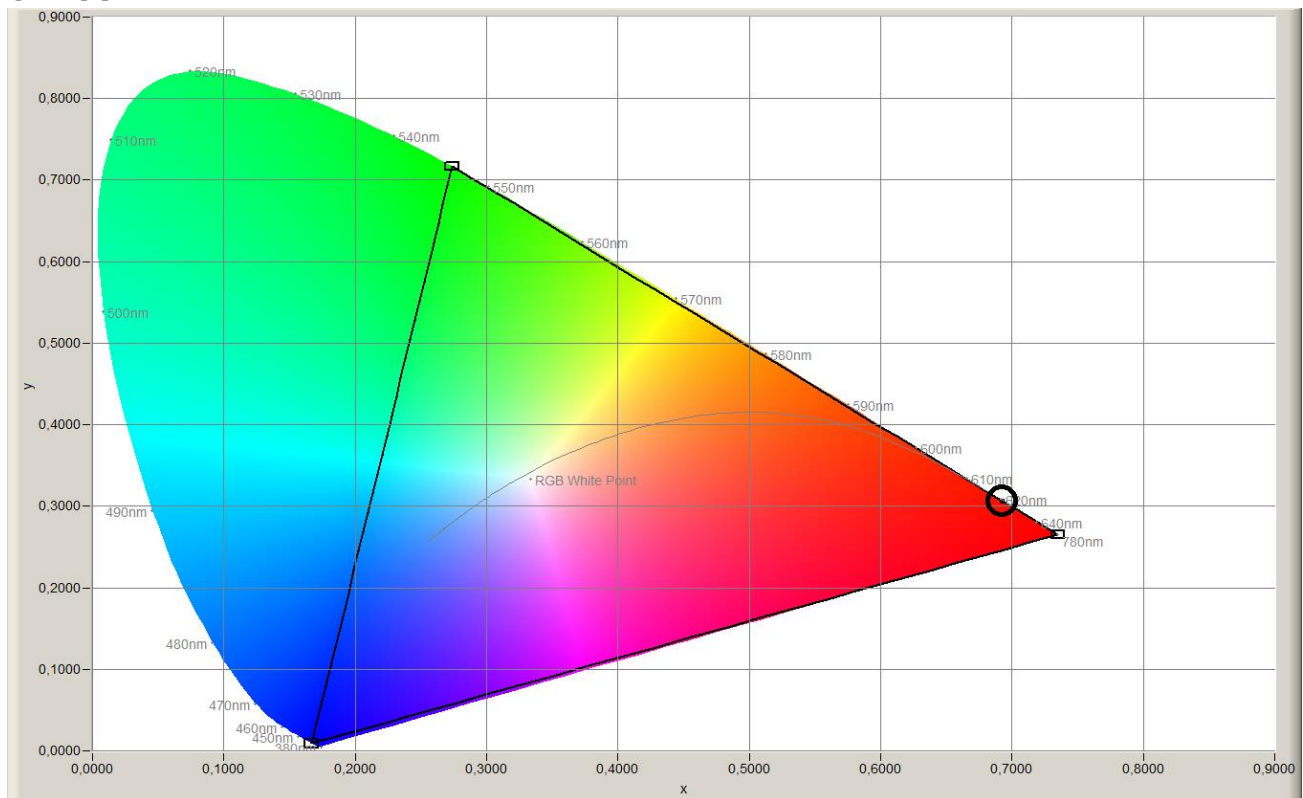

Datasheet

LED-strip specification

LED-strip type:
LS24RG192X2835WLX

Description:
**LuxaLight LED-strip 24V Red Green Waterproof 2835
(24 Volt, 192 LEDs, 2835, IP68)**

Date:
24-08-2023

Page 1 of 6

Technical Specifications			
LS24RG192X2835PLX			
General	LED Type	2835 SMD	
	LED Quantity	192 LEDs/m	
	Dimensions	10000 * 10 * 3 (L x B x H)	
	Length per segment	62,5mm	
	LEDs / segment	12	
	Weight	20 ~ 30g / meter	
	Mounting	3M tape VHB4905	
Environment	Working Temperature	-20°C ~ +70°C	
	Storing Temperature	-20°C ~ +70°C	
	IP Grade	IP68	
	Mechanical Protection	Silicone coating	
	Lifetime	70.000 Hours	
	Warranty	5 Years	
Electronic	Working Voltage	DC24V	
	Working Current	1,66 A / mtr	
	Working Wattage	39,84 W / Meter	
	Working Current Red	0,8 A / Mtr	
	Working Wattage Red	19,2 W / Mtr	
	Working Current Green	0,86 A / mtr	
	Working Wattage Green	20,64 W / mtr	
	Driving Method	Constant Voltage	
Lighting	Engine Colour Temperature (K)	630nm Red	515nm Green
	Measured Colour temp. (at 5cm)	630nm	517nm
	Luminous Flux (Lumen / Meter)	475 lumen	1754 lumen
	Lumen / Watt	24,7 lm/W	85 lm/W
	Viewing Angle (θ)	120 ±5°	

Optical Characteristics Curve:

CIE1931 RED:

CIE1934 GREEN:

Wavelength RED:

Wavelength GREEN:

The Materials of PCB:

Conducting Tracks: Cu, 35um thickness, double sided.

Solderings: