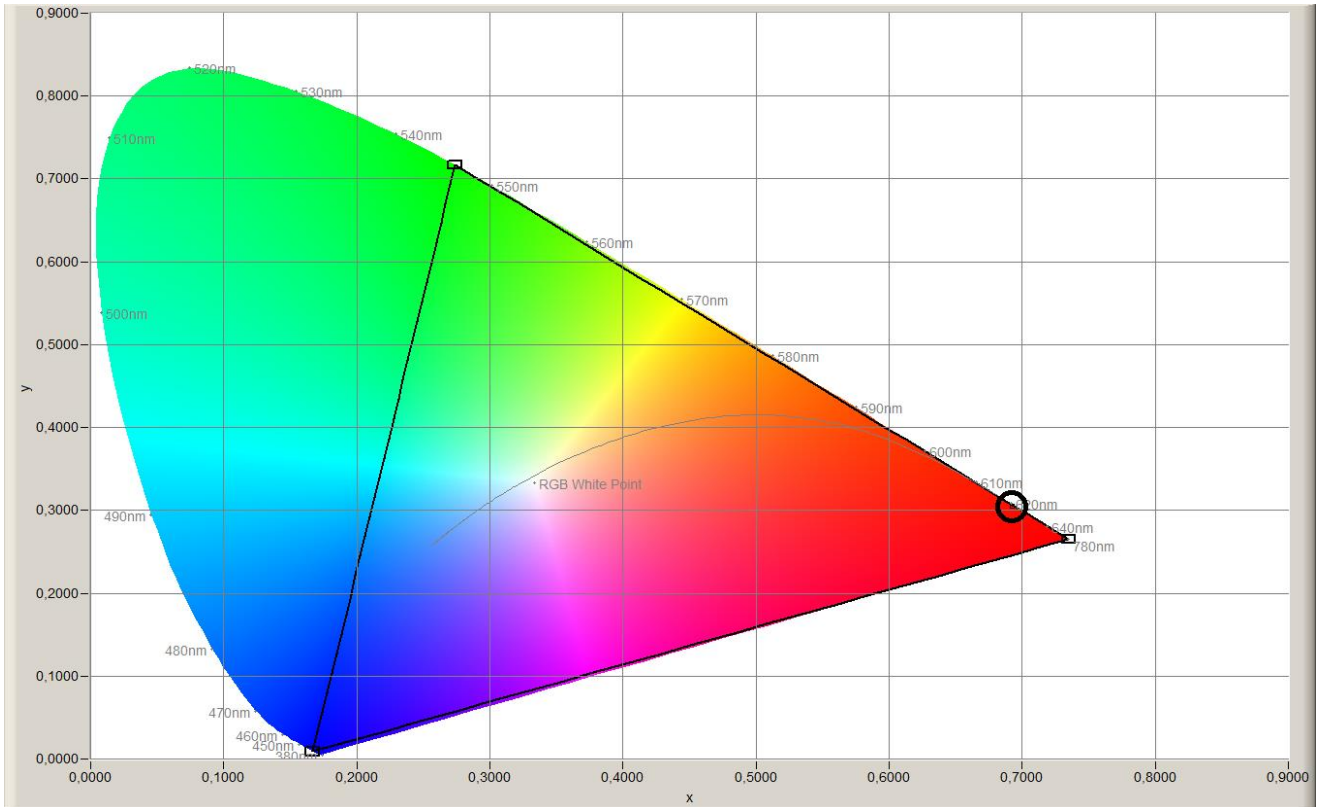

Datasheet

LED-strip specification

LED-strip type:
LS30R120X3528PLX

Description:
LuxaLight LED Strip 30V Red Protected 3528
(30 Volt, 120 LEDs, 3528, IP64)

Date:
07-06-2023

Page 1 of 5

Technical Specifications		
LS30R120X3528PLX		
General	LED Type	3528 SMD
	LED Quantity	120 LEDs/m
	Dimensions	10000 * 8 * 4 (L x B x H)
	Segment length	100mm
	LEDs per segment	12 LEDs
	Weight	35 ~ 50g / meter
	Mounting	3M tape VHB4905
Environment	Working Temperature	-20°C ~ +70°C
	Storing Temperature	-20°C ~ +70°C
	IP Grade	IP64
	Mechanical Protection	Silicone Coating
	Lifetime	50.000 Hours
	Warranty	5 Years
Electronic	Working Voltage	DC30V
	Working Current	0,4 A / Engine
	Working Wattage	12W / Engine
	Driving Method	Constant Voltage
Lighting	Engine Wavelength (nm)	630nm Red
	Peak Measured Wavelength (5cm)	632nm
	Luminous Flux / meter	300 Lumen
	LB-value	L80B50
	BIN	3 SDCM
	Viewing Angle (θ)	120 ±5°

Optical Characteristics Curve:

CIE1931 630nm:

Wavelength 630nm:

The Materials of PCB:

Conducting Tracks: Cu, 35um thickness, double sided.

Solderings:

Solder Alloy: 99.3 Sn, 0.7 Cu,

Melting Temperature: 227°C