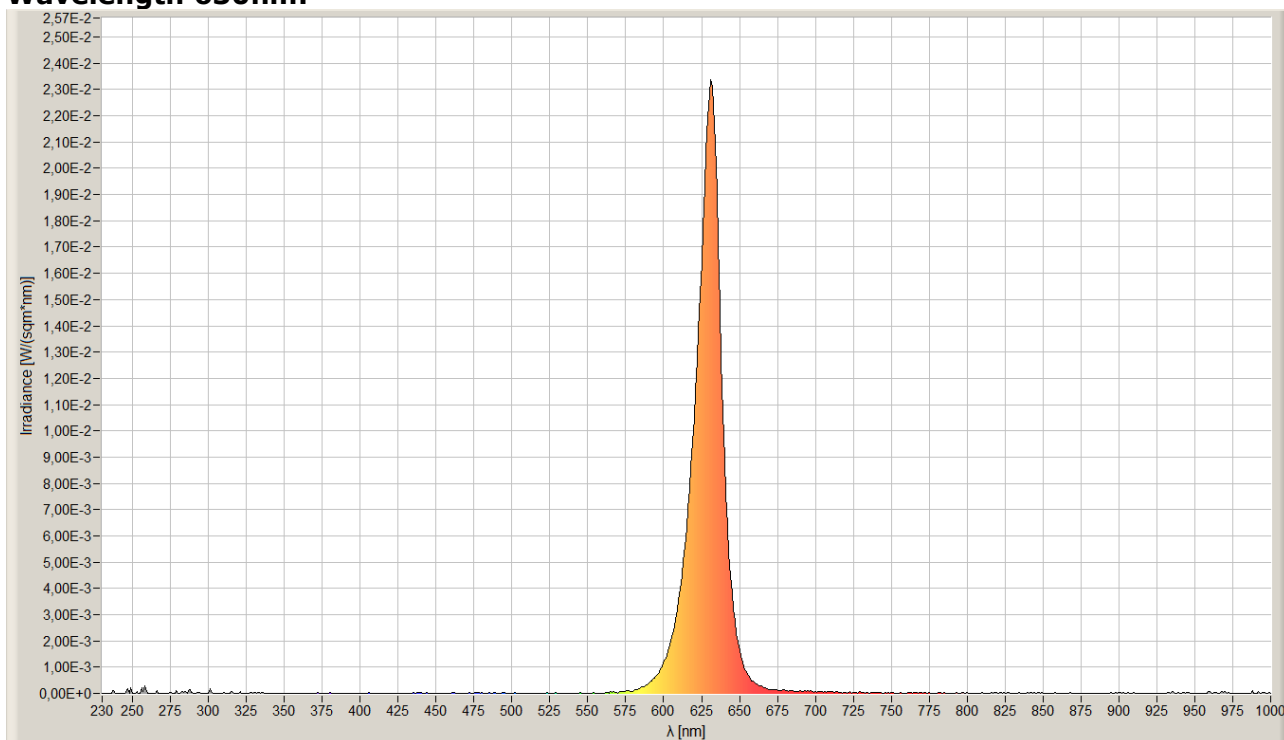

Datasheet

LED-strip specification

LED-strip type:
LS30R120X3528PLX

Description:
LuxaLight LED Strip 30V Red Protected 3528
(30 Volt, 120 LEDs, 3528, IP64)

Date:
07-06-2023

Page 1 of 5

Technical Specifications		
LS30R120X3528PLX		
General	LED Type	3528 SMD
	LED Quantity	120 LEDs/m
	Dimensions	10000 * 8 * 4 (L x B x H)
	Segment length	100mm
	LEDs per segment	12 LEDs
	Weight	35 ~ 50g / meter
	Mounting	3M tape VHB4905
Environment	Working Temperature	-20°C ~ +70°C
	Storing Temperature	-20°C ~ +70°C
	IP Grade	IP64
	Mechanical Protection	Silicone Coating
	Lifetime	50.000 Hours
	Warranty	5 Years
Electronic	Working Voltage	DC30V
	Working Current	0,4 A / Engine
	Working Wattage	12W / Engine
	Driving Method	Constant Voltage
Lighting	Engine Wavelength (nm)	630nm Red
	Peak Measured Wavelength (5cm)	632nm
	Luminous Flux / meter	300 Lumen
	LB-value	L80B50
	BIN	3 SDCM
	Viewing Angle (θ)	120 ±5°

Optical Characteristics Curve:

CIE1931 630nm:

Wavelength 630nm:

The Materials of PCB:

Conducting Tracks: Cu, 35um thickness, double sided.

Solderings:

Solder Alloy: 99.3 Sn, 0.7 Cu,

Melting Temperature: 227°C