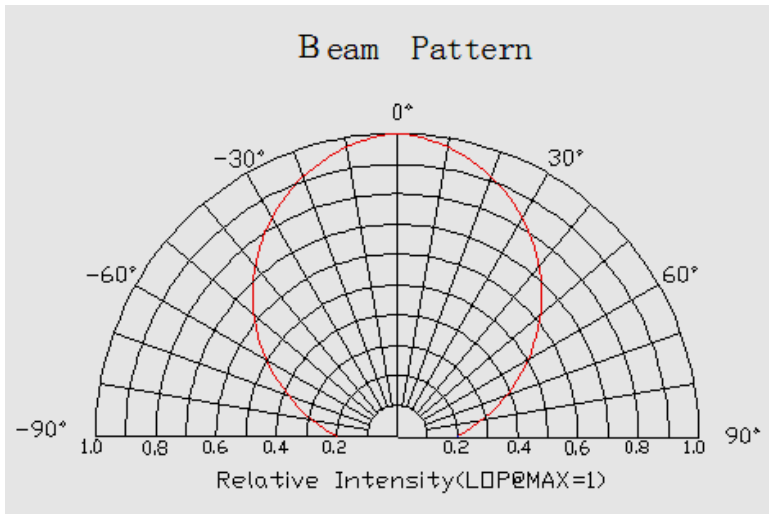

Datasheet

LED-strip specification

LED-strip type:
LS30R120X3528PLX

Description:
LuxaLight LED Strip 30V Red Protected 3528
(30 Volt, 120 LEDs, 3528, IP64)

Date:
07-06-2023

Page 1 of 5

Technical Specifications		
LS30R120X3528PLX		
General	LED Type	3528 SMD
	LED Quantity	120 LEDs/m
	Dimensions	10000 * 8 * 4 (L x B x H)
	Segment length	100mm
	LEDs per segment	12 LEDs
	Weight	35 ~ 50g / meter
	Mounting	3M tape VHB4905
Environment	Working Temperature	-20°C ~ +70°C
	Storing Temperature	-20°C ~ +70°C
	IP Grade	IP64
	Mechanical Protection	Silicone Coating
	Lifetime	50.000 Hours
	Warranty	5 Years
Electronic	Working Voltage	DC30V
	Working Current	0,4 A / Engine
	Working Wattage	12W / Engine
	Driving Method	Constant Voltage
Lighting	Engine Wavelength (nm)	630nm Red
	Peak Measured Wavelength (5cm)	632nm
	Luminous Flux / meter	300 Lumen
	LB-value	L80B50
	BIN	3 SDCM
	Viewing Angle (θ)	120 ±5°

Optical Characteristics Curve:

CIE1931 630nm:

Wavelength 630nm:

The Materials of PCB:

Conducting Tracks: Cu, 35um thickness, double sided.

Solderings:

Solder Alloy: 99.3 Sn, 0.7 Cu,

Melting Temperature: 227°C