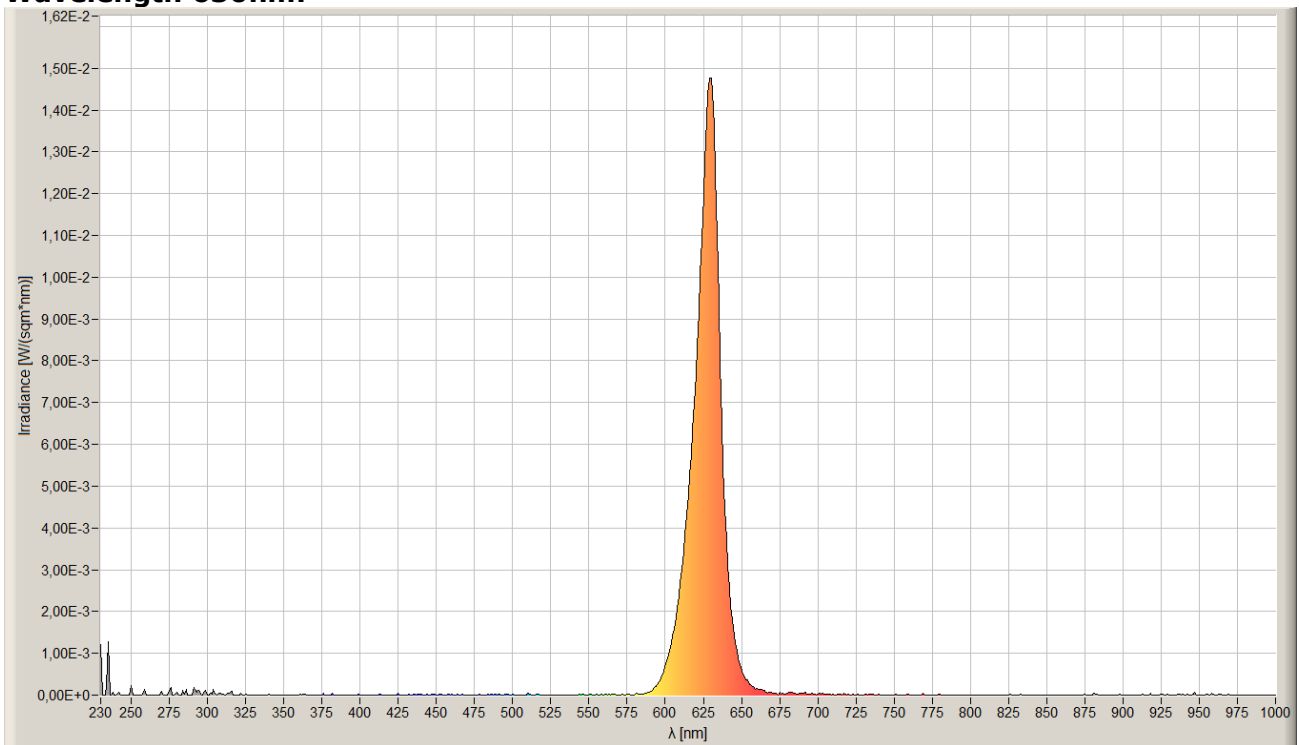

Datasheet

LED-strip specification

LED-strip type:
LS30R120X3528ILX

Description:
**LuxaLight LED-strip 30V Red Indoor 3528
(30 Volt, 120 LEDs, 3528, IP20)**

Date:
07-06-2023

Page 1 of 5

Technical Specifications		
LS30R120X3528ILX		
General	LED Type	3528 SMD
	LED Quantity	120 LEDs/m
	Dimensions	10000 * 10 * 3 (L x B x H)
	Segment length	50mm
	LEDs per segment	6 LEDs
	Weight	35 ~ 50g / meter
	Mounting	3M tape VHB4905
Environment	Working Temperature	-20°C ~ +70°C
	Storing Temperature	-20°C ~ +70°C
	IP Grade	IP20
	Mechanical Protection	N.A.
	Lifetime	70.000 Hours
	Warranty	5 Years
Electronic	Working Voltage	DC30V
	Working Current	0,4 A / Engine
	Working Wattage	12W / Engine
	Driving Method	Constant Voltage
Lighting	Engine Wavelength (nm)	630nm Red
	Peak Measured Wavelength (5cm)	632nm
	Luminous Flux / meter	300 Lumen
	LB-value	L80B50
	BIN	3 SDCM
	Viewing Angle (θ)	120 ±5°

Optical Characteristics Curve

Wavelength 630nm:

CIE1931 630nm

The Materials of PCB:

Conducting Tracks: Cu, 35um thickness, double sided.

Solderings:

Solder Alloy: 99.3 Sn, 0.7 Cu,

Melting Temperature: 227°C