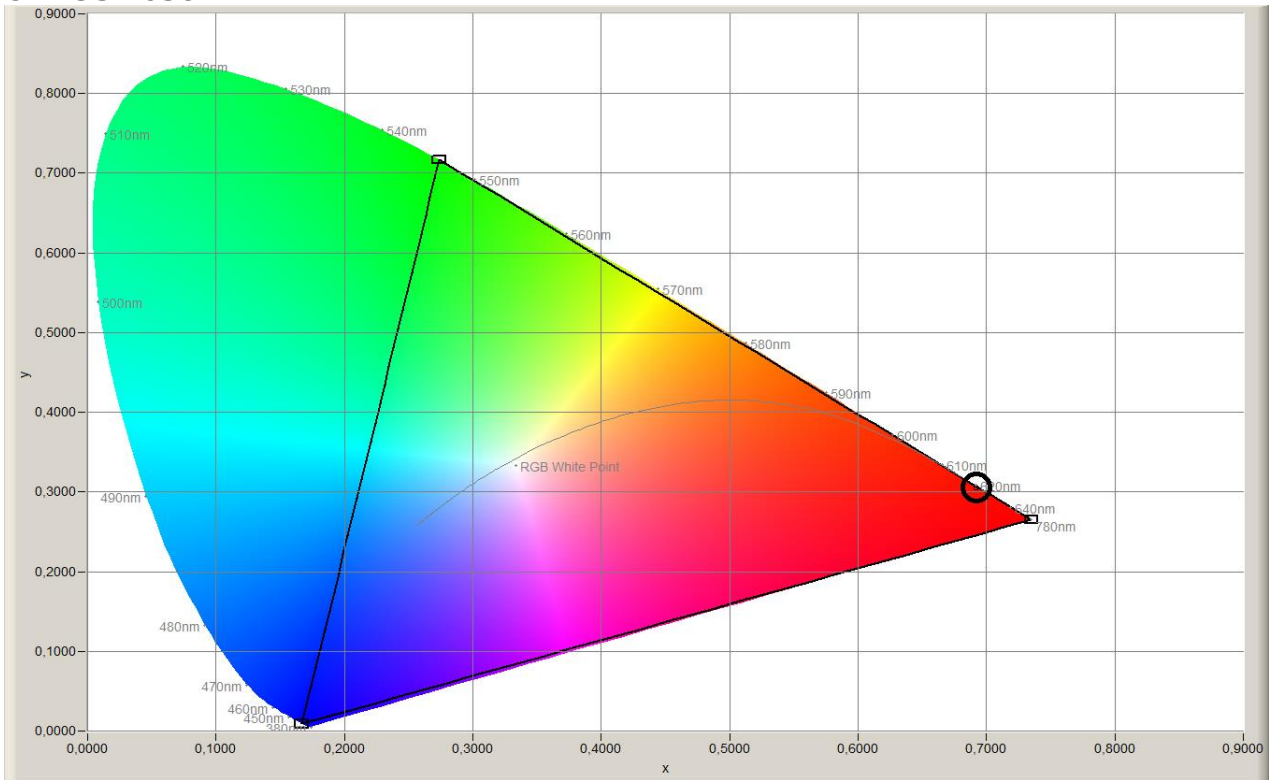

Datasheet

LED-strip specification

LED-strip type:
LS30R120X3528ILX

Description:
**LuxaLight LED-strip 30V Red Indoor 3528
(30 Volt, 120 LEDs, 3528, IP20)**

Date:
07-06-2023

Page 1 of 5

Technical Specifications		
LS30R120X3528ILX		
General	LED Type	3528 SMD
	LED Quantity	120 LEDs/m
	Dimensions	10000 * 10 * 3 (L x B x H)
	Segment length	50mm
	LEDs per segment	6 LEDs
	Weight	35 ~ 50g / meter
	Mounting	3M tape VHB4905
Environment	Working Temperature	-20°C ~ +70°C
	Storing Temperature	-20°C ~ +70°C
	IP Grade	IP20
	Mechanical Protection	N.A.
	Lifetime	70.000 Hours
	Warranty	5 Years
Electronic	Working Voltage	DC30V
	Working Current	0,4 A / Engine
	Working Wattage	12W / Engine
	Driving Method	Constant Voltage
Lighting	Engine Wavelength (nm)	630nm Red
	Peak Measured Wavelength (5cm)	632nm
	Luminous Flux / meter	300 Lumen
	LB-value	L80B50
	BIN	3 SDCM
	Viewing Angle (θ)	120 ±5°

Optical Characteristics Curve

Wavelength 630nm:

CIE1931 630nm

The Materials of PCB:

Conducting Tracks: Cu, 35um thickness, double sided.

Solderings:

Solder Alloy: 99.3 Sn, 0.7 Cu,

Melting Temperature: 227°C