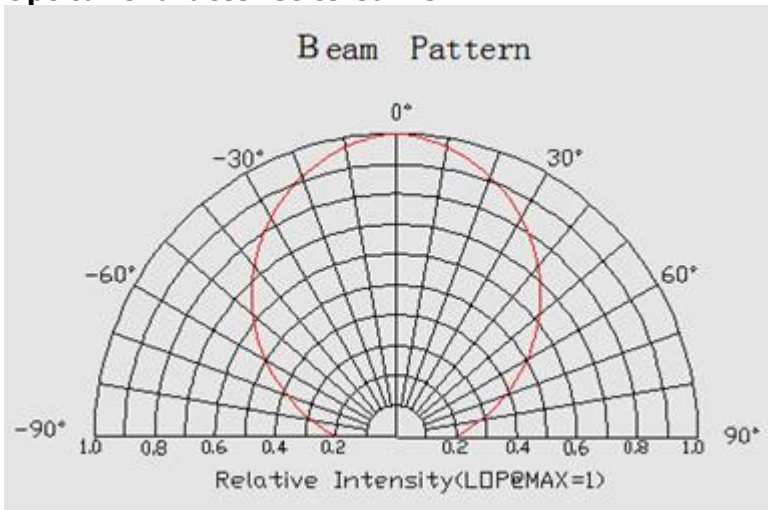

Datasheet

LED-strip specification

LED-strip type:
LS30R120X3528ILX

Description:
**LuxaLight LED-strip 30V Red Indoor 3528
(30 Volt, 120 LEDs, 3528, IP20)**

Date:
07-06-2023

Page 1 of 5

Technical Specifications		
LS30R120X3528ILX		
General	LED Type	3528 SMD
	LED Quantity	120 LEDs/m
	Dimensions	10000 * 10 * 3 (L x B x H)
	Segment length	50mm
	LEDs per segment	6 LEDs
	Weight	35 ~ 50g / meter
	Mounting	3M tape VHB4905
Environment	Working Temperature	-20°C ~ +70°C
	Storing Temperature	-20°C ~ +70°C
	IP Grade	IP20
	Mechanical Protection	N.A.
	Lifetime	70.000 Hours
	Warranty	5 Years
Electronic	Working Voltage	DC30V
	Working Current	0,4 A / Engine
	Working Wattage	12W / Engine
	Driving Method	Constant Voltage
Lighting	Engine Wavelength (nm)	630nm Red
	Peak Measured Wavelength (5cm)	632nm
	Luminous Flux / meter	300 Lumen
	LB-value	L80B50
	BIN	3 SDCM
	Viewing Angle (θ)	120 ±5°

Optical Characteristics Curve

Wavelength 630nm:

CIE1931 630nm

The Materials of PCB:

Conducting Tracks: Cu, 35um thickness, double sided.

Solderings:

Solder Alloy: 99.3 Sn, 0.7 Cu,

Melting Temperature: 227°C