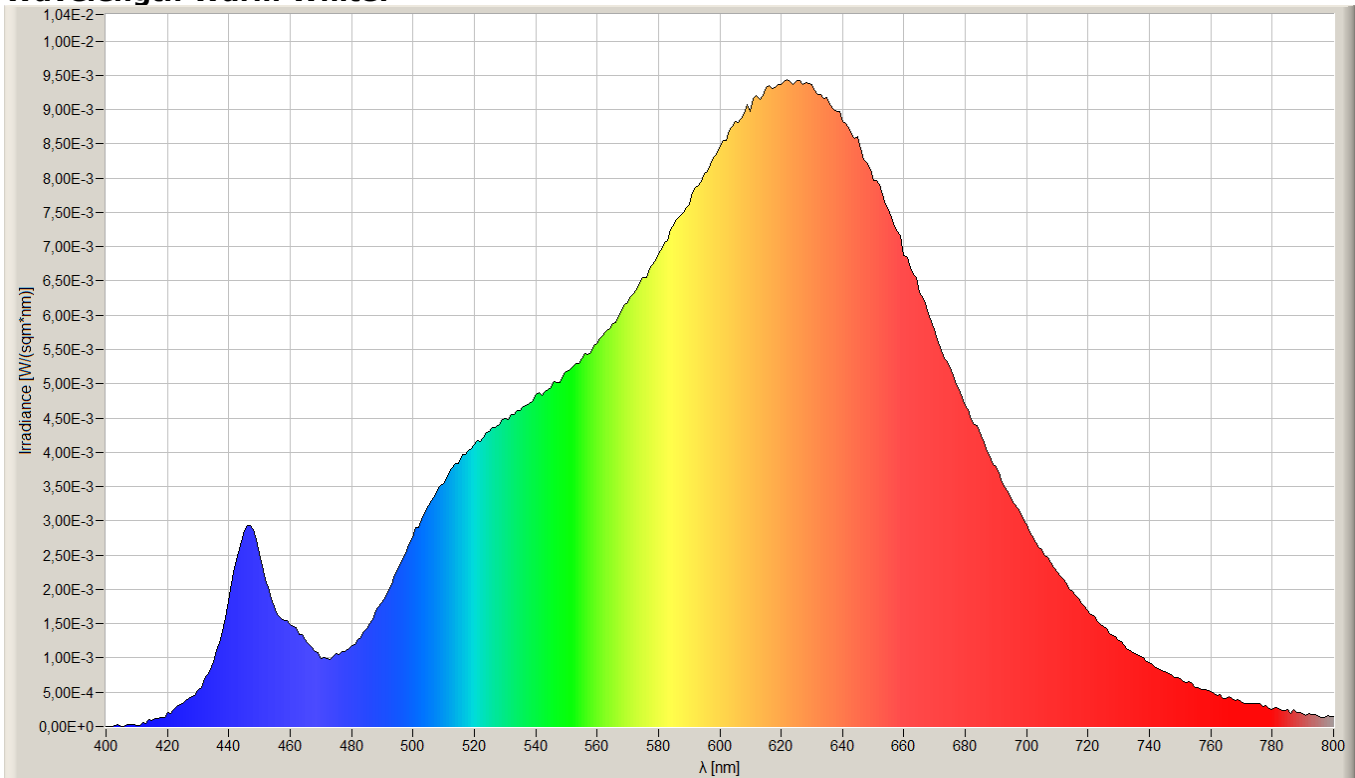

Wavelength Warm White: