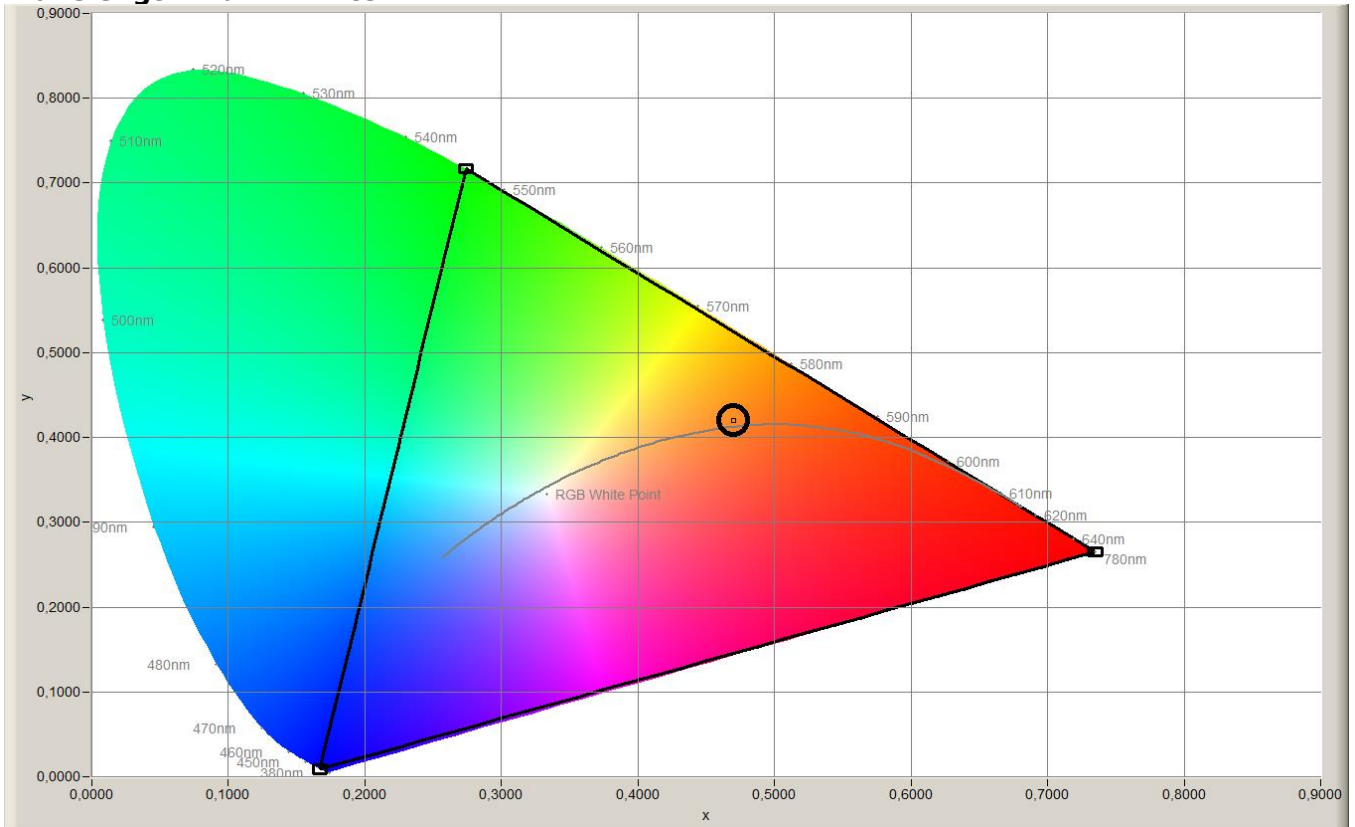

## Datasheet

LED-strip specification

LED-strip type:  
**LS24WWCOBPLX2600K**

Description:  
**LuxaLight COB LED-strip 24V Warm White 2600K Protected  
(24 Volt, 512 LEDs, COB, IP64)**

Date:  
02-06-2023

Page 1 of 4

Technical Specifications		
LS24WWCOBPLX2600K		
General	LED Type	COB
	LED Quantity	512 LEDs/m
	Dimensions	10000 * 10 * 3 ( L x B x H )
	Segment Length	31,25mm
	LEDs / Segment	24 LEDs
	Weight	35 ~ 50g / meter
	Mounting	3M tape VHB4905
Environment	Working Temperature	-20°C ~ +70°C
	Storing Temperature	-20°C ~ +70°C
	IP Grade	IP64
	Mechanical Protection	Silicone Coating
	Lifetime	70.000 Hours
	Warranty	5 Years
Electronic	Working Voltage	DC24V
	Working Current	0,63 A / Engine
	Working Wattage	15 W / Engine
	Driving Method	Constant Voltage
Lighting	Engine Colour Temperature (K)	2600K Warm White
	Measured Colour temp. (at 60cm)	2627K
	Luminous Flux	≈ 1320 lm
	Viewing Angle (θ)	120 ±5°
	CRI	≥ 95 Ra
	LB Value	L90B20
	BIN	3 SDCM

## Wavelength Warm White: