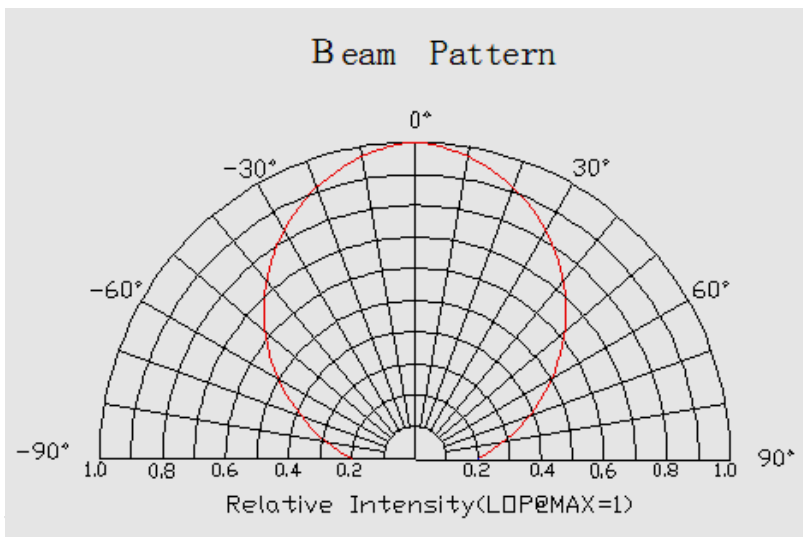

Datasheet

LED-strip specification

LED-strip type:
LS24W140X2835WLX

Description:
**LuxaLight LED-strip 24V White Waterproof 2835
(24 Volt, 140 LEDs, 2835, IP68)**

Date:
01-06-2023

Page 1 of 5

Technical Specifications		
LS24W140X2835PLX		
General	LED Type	2835 SMD
	LED Quantity	140 LEDs/m
	Dimensions	10000 * 10 * 3 (L x B x H)
	Weight	20 ~ 30g / meter
	Mounting	3M tape VHB4905
Environment	Working Temperature	-20°C ~ +70°C
	Storing Temperature	-20°C ~ +70°C
	IP Grade	IP68
	Mechanical Protection	Silicone Coating
	Lifetime	70.000 Hours
	Warranty	5 Years
Electronic	Working Voltage	DC24V
	Working Current	1 A / Engine
	Working Wattage	24 W / Engine
	Driving Method	Constant Voltage
Lighting	Engine Colour Temperature (K)	5600K White
	Measured Colour temp. (at 60cm)	5650K
	Luminous Flux	≈ 3000 lm
	Viewing Angle (θ)	120 ±5°
	CRI	≥ 95 Ra
	LB Value	L90B50
	BIN	3 SDCM

CIE1931 White:

Optical Characteristics Curve:

Wavelength 5600K White

The Materials of PCB:

Conducting Tracks: Cu, 35um thickness, double sided.

Solderings:

Solder Alloy: 99.3 Sn, 0.7 Cu,

Melting Temperature: 227°C