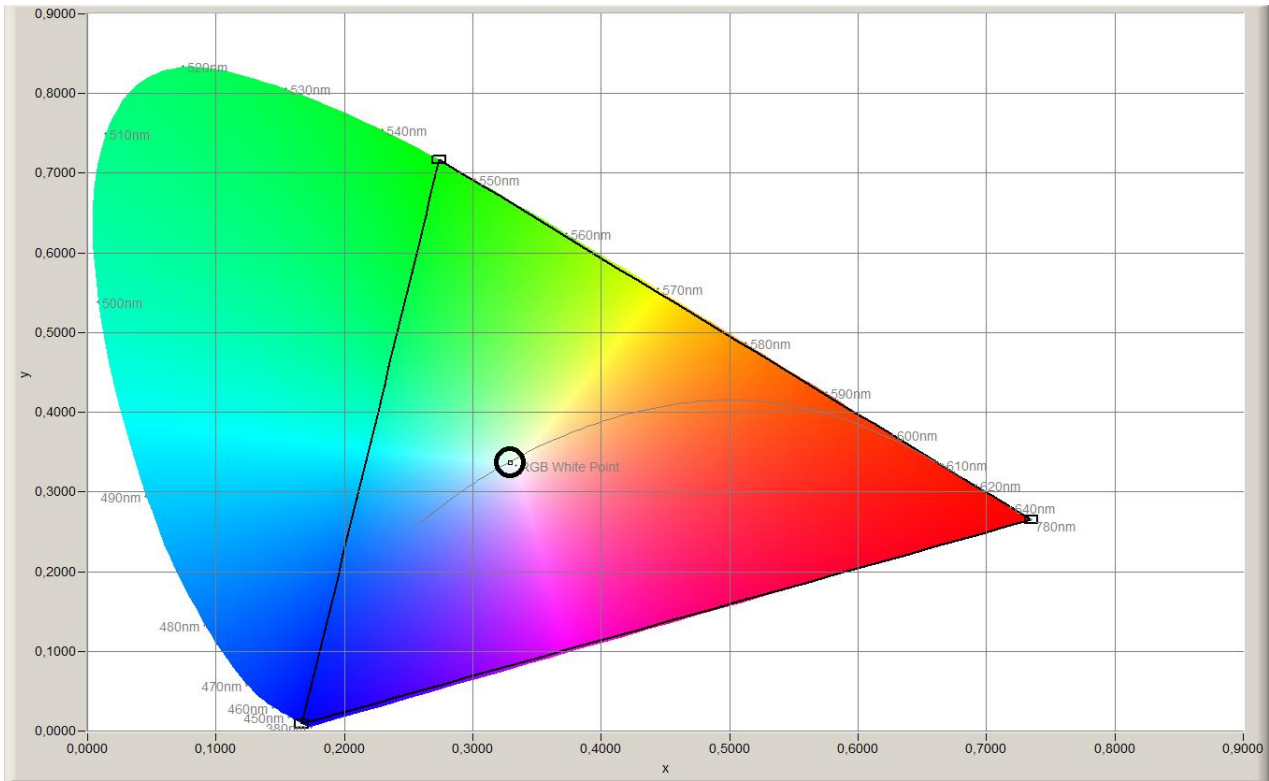

Datasheet

LED-strip specification

LED-strip type:
LS24W140X2835WLX

Description:
**LuxaLight LED-strip 24V White Waterproof 2835
(24 Volt, 140 LEDs, 2835, IP68)**

Date:
01-06-2023

Page 1 of 5

Technical Specifications		
LS24W140X2835PLX		
General	LED Type	2835 SMD
	LED Quantity	140 LEDs/m
	Dimensions	10000 * 10 * 3 (L x B x H)
	Weight	20 ~ 30g / meter
	Mounting	3M tape VHB4905
Environment	Working Temperature	-20°C ~ +70°C
	Storing Temperature	-20°C ~ +70°C
	IP Grade	IP68
	Mechanical Protection	Silicone Coating
	Lifetime	70.000 Hours
	Warranty	5 Years
Electronic	Working Voltage	DC24V
	Working Current	1 A / Engine
	Working Wattage	24 W / Engine
	Driving Method	Constant Voltage
Lighting	Engine Colour Temperature (K)	5600K White
	Measured Colour temp. (at 60cm)	5650K
	Luminous Flux	≈ 3000 lm
	Viewing Angle (θ)	120 ±5°
	CRI	≥ 95 Ra
	LB Value	L90B50
	BIN	3 SDCM

CIE1931 White:

Optical Characteristics Curve:

Wavelength 5600K White

The Materials of PCB:

Conducting Tracks: Cu, 35um thickness, double sided.

Solderings:

Solder Alloy: 99.3 Sn, 0.7 Cu,

Melting Temperature: 227°C