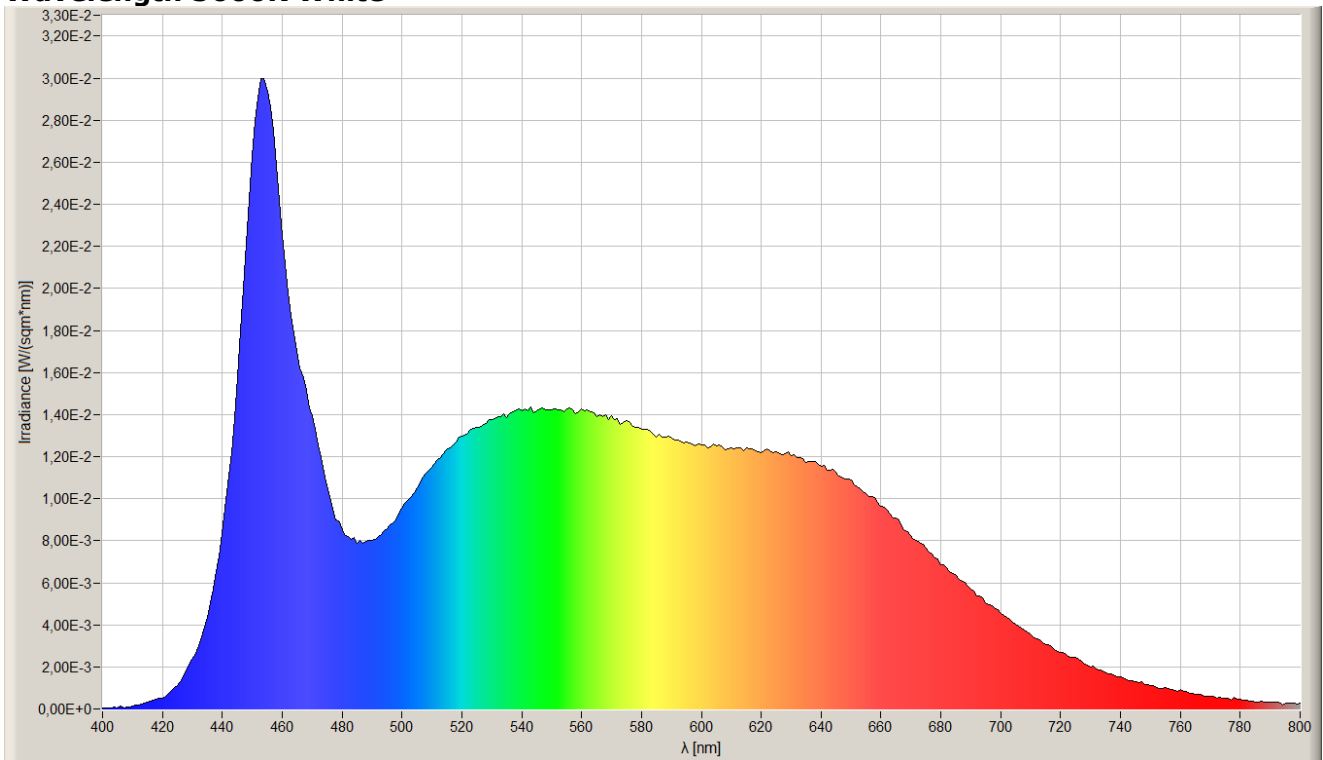

Datasheet

LED-strip specification

LED-strip type:
LS24W140X2835WLX

Description:
**LuxaLight LED-strip 24V White Waterproof 2835
(24 Volt, 140 LEDs, 2835, IP68)**

Date:
01-06-2023

Page 1 of 5

Technical Specifications		
LS24W140X2835PLX		
General	LED Type	2835 SMD
	LED Quantity	140 LEDs/m
	Dimensions	10000 * 10 * 3 (L x B x H)
	Weight	20 ~ 30g / meter
	Mounting	3M tape VHB4905
Environment	Working Temperature	-20°C ~ +70°C
	Storing Temperature	-20°C ~ +70°C
	IP Grade	IP68
	Mechanical Protection	Silicone Coating
	Lifetime	70.000 Hours
	Warranty	5 Years
Electronic	Working Voltage	DC24V
	Working Current	1 A / Engine
	Working Wattage	24 W / Engine
	Driving Method	Constant Voltage
Lighting	Engine Colour Temperature (K)	5600K White
	Measured Colour temp. (at 60cm)	5650K
	Luminous Flux	≈ 3000 lm
	Viewing Angle (θ)	120 ±5°
	CRI	≥ 95 Ra
	LB Value	L90B50
	BIN	3 SDCM

CIE1931 White:

Optical Characteristics Curve:

Wavelength 5600K White

The Materials of PCB:

Conducting Tracks: Cu, 35um thickness, double sided.

Solderings:

Solder Alloy: 99.3 Sn, 0.7 Cu,

Melting Temperature: 227°C