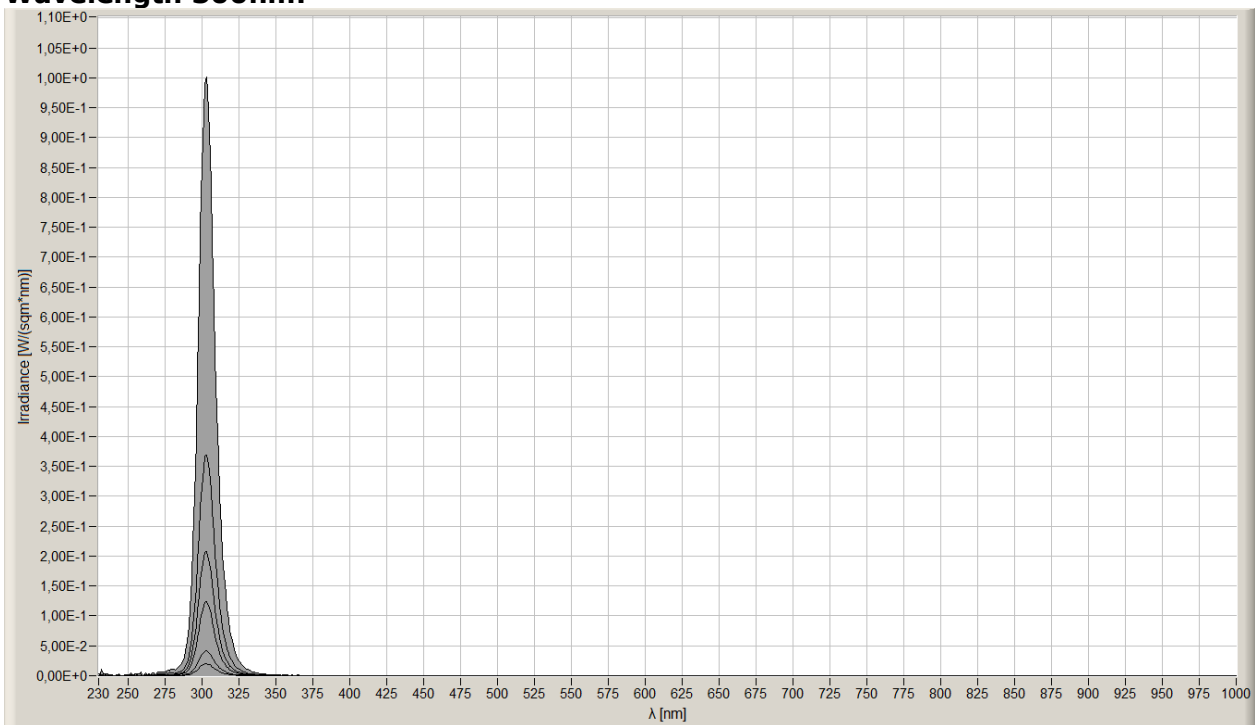

Datasheet

LED-strip specification

LED-strip type:
LS24UV300X3535ILX

Description:
**LuxaLight ALU LED-strip 24V UV-B 300nm Indoor 3535
(24 Volt, 30 LEDs, 3535, IP20)**

Date:
06-06-2023

Page 1 of 4

Technical Specificaties			
LS24UV300X3535ILX			
General	LED Type	3535 SMD	
	LED Quantity	30 LEDs	
	Dimensions	500 * 10 * 2 (L x B x H)	
	Segment Length	50mm	
	LEDs / segment	3 LEDs	
	Weight	35 ~ 50g	
	Mounting	3M tape VHB4905	
Environment	Working Temperature	-20°C ~ +70°C	
	Storing Temperature	-20°C ~ +70°C	
	IP Grade	IP20	
	Mechanical Protection	N.A.	
Electronic	Working Voltage	DC24V	
	Working Current	0,02 A / Engine	
	Working Wattage	0,44 W / Engine	
	Driving Method	Constant Voltage	
Lighting	Engine Wavelength (nm)	300nm	
	Peak Measured Wavelength (10cm)	303nm	
	Total Radiance per distance 230nm - 1000nm (cm)	2,5	14,5 W/m ²
		5	5,52 W/m ²
		7,5	3,07 W/m ²
		10	1,82 W/m ²
		20	0,61 W/m ²
		30	0,29 W/m ²
	Peak Radiance per distance (303nm) (cm)	2,5	1 W/m ²
		5	0,37 W/m ²
		7,5	0,21 W/m ²
		10	0,12 W/m ²
		20	0,04 W/m ²
30		0,02 W/m ²	
Viewing Angle (θ)		120 ±5°	

Wavelength 300nm:

Radiance 300nm:

The Materials of PCB:

2mm Thick Aluminium

Certificate of Conformity:

EC Council Directive 2004/108/EC

Electromagnetic Compatibility

Complies to the standards: