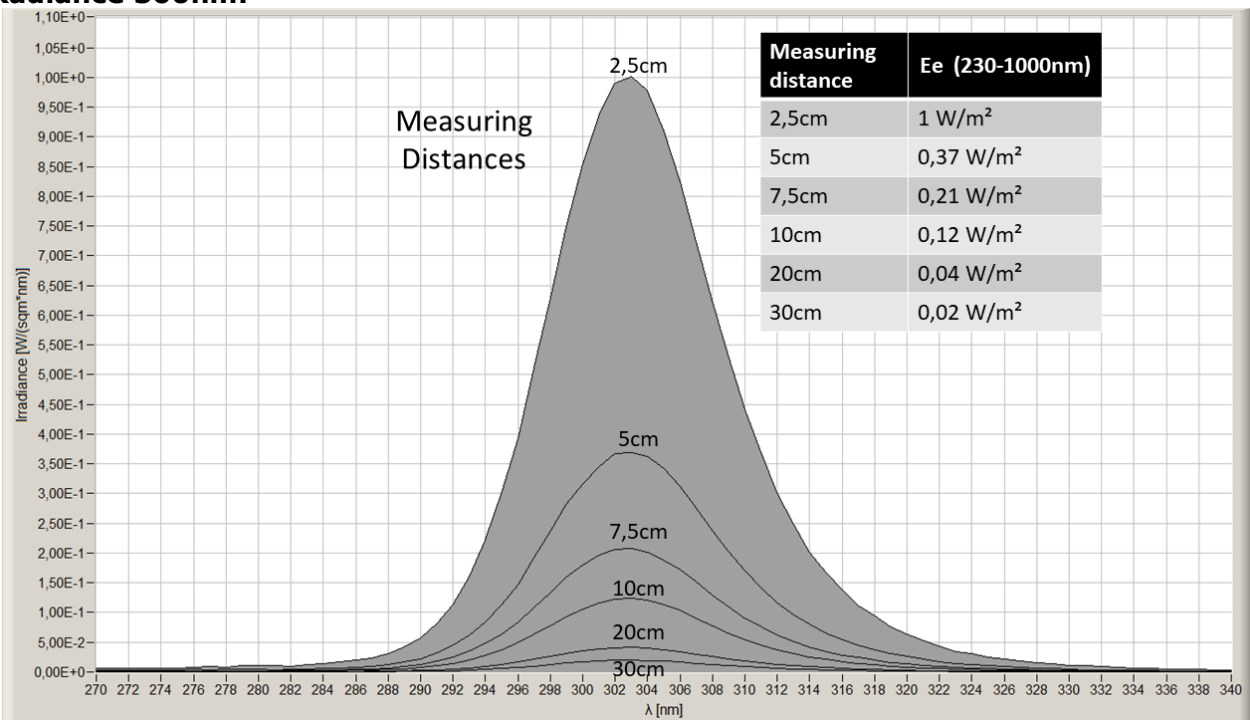

Datasheet

LED-strip specification

LED-strip type:
LS24UV300X3535ILX

Description:
**LuxaLight ALU LED-strip 24V UV-B 300nm Indoor 3535
(24 Volt, 30 LEDs, 3535, IP20)**

Date:
06-06-2023

Page 1 of 4

Technical Specificaties			
LS24UV300X3535ILX			
General	LED Type	3535 SMD	
	LED Quantity	30 LEDs	
	Dimensions	500 * 10 * 2 (L x B x H)	
	Segment Length	50mm	
	LEDs / segment	3 LEDs	
	Weight	35 ~ 50g	
	Mounting	3M tape VHB4905	
Environment	Working Temperature	-20°C ~ +70°C	
	Storing Temperature	-20°C ~ +70°C	
	IP Grade	IP20	
	Mechanical Protection	N.A.	
Electronic	Working Voltage	DC24V	
	Working Current	0,02 A / Engine	
	Working Wattage	0,44 W / Engine	
	Driving Method	Constant Voltage	
Lighting	Engine Wavelength (nm)	300nm	
	Peak Measured Wavelength (10cm)	303nm	
	Total Radiance per distance 230nm - 1000nm (cm)	2,5	14,5 W/m ²
		5	5,52 W/m ²
		7,5	3,07 W/m ²
		10	1,82 W/m ²
		20	0,61 W/m ²
		30	0,29 W/m ²
	Peak Radiance per distance (303nm) (cm)	2,5	1 W/m ²
		5	0,37 W/m ²
		7,5	0,21 W/m ²
		10	0,12 W/m ²
		20	0,04 W/m ²
30		0,02 W/m ²	
Viewing Angle (θ)		120 ±5°	

Wavelength 300nm:

Radiance 300nm:

The Materials of PCB:

2mm Thick Aluminium

Certificate of Conformity:

EC Council Directive 2004/108/EC

Electromagnetic Compatibility

Complies to the standards: