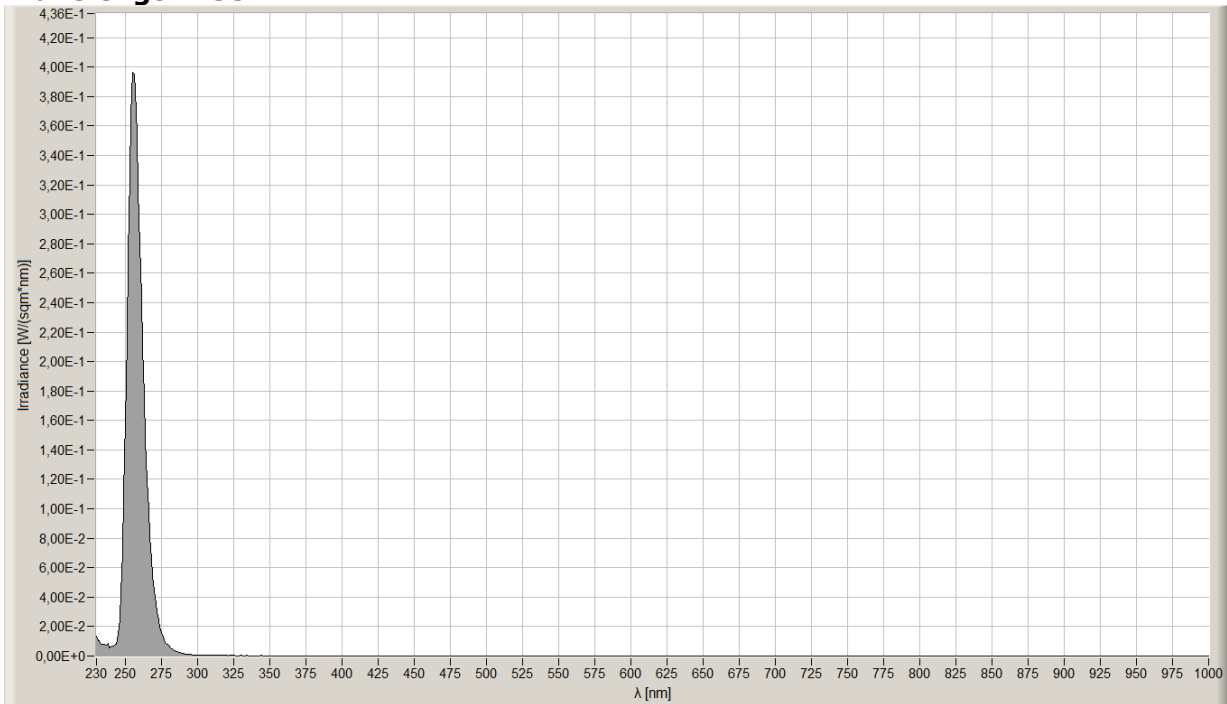

Datasheet

LED-strip specification

LED-strip type:
LS24UV255X3535ILX

Description:
**LuxaLight ALU LED-strip 24V UV-C 255nm Indoor 3535
(24 Volt, 30 LEDs, 3535, IP20)**

Date:
05-06-2023

Page 1 of 4

Technical Specificaties			
LS24UV255X3535ILX			
General	LED Type	3535 SMD	
	LED Quantity	30 LEDs	
	Dimensions	500 * 10 * 2 (L x B x H)	
	Segment Length	50mm	
	LEDs / segment	3 LEDs	
	Weight	35 ~ 50g	
	Mounting	3M tape VHB4905	
Environment	Working Temperature	-20°C ~ +70°C	
	Storing Temperature	-20°C ~ +70°C	
	IP Grade	IP20	
	Mechanical Protection	N.A.	
Electronic	Working Voltage	DC24V	
	Working Current	0,02 A / Engine	
	Working Wattage	0,44 W / Engine	
	Driving Method	Constant Voltage	
Lighting	Engine Wavelength (nm)	255nm	
	Peak Measured Wavelength (10cm)	255nm	
	Total Radiance per distance 230nm - 1000nm (cm)	2,5	5,35 W/m ²
		5	2,37 W/m ²
		7,5	1,32 W/m ²
		10	0,8 W/m ²
		20	0,27 W/m ²
		30	0,13 W/m ²
	Peak Radiance per distance (255nm) (cm)	2,5	0,4 W/m ²
		5	0,18 W/m ²
		7,5	0,10 W/m ²
		10	0,06 W/m ²
		20	0,02 W/m ²
30		0,1 W/m ²	
Viewing Angle (θ)	120 ±5°		

Wavelength 255nm:

Radiance 255nm:

The Materials of PCB:

2mm Thick Aluminium

Certificate of Conformity:

EC Council Directive 2004/108/EC

Electromagnetic Compatibility

Complies to the standards: