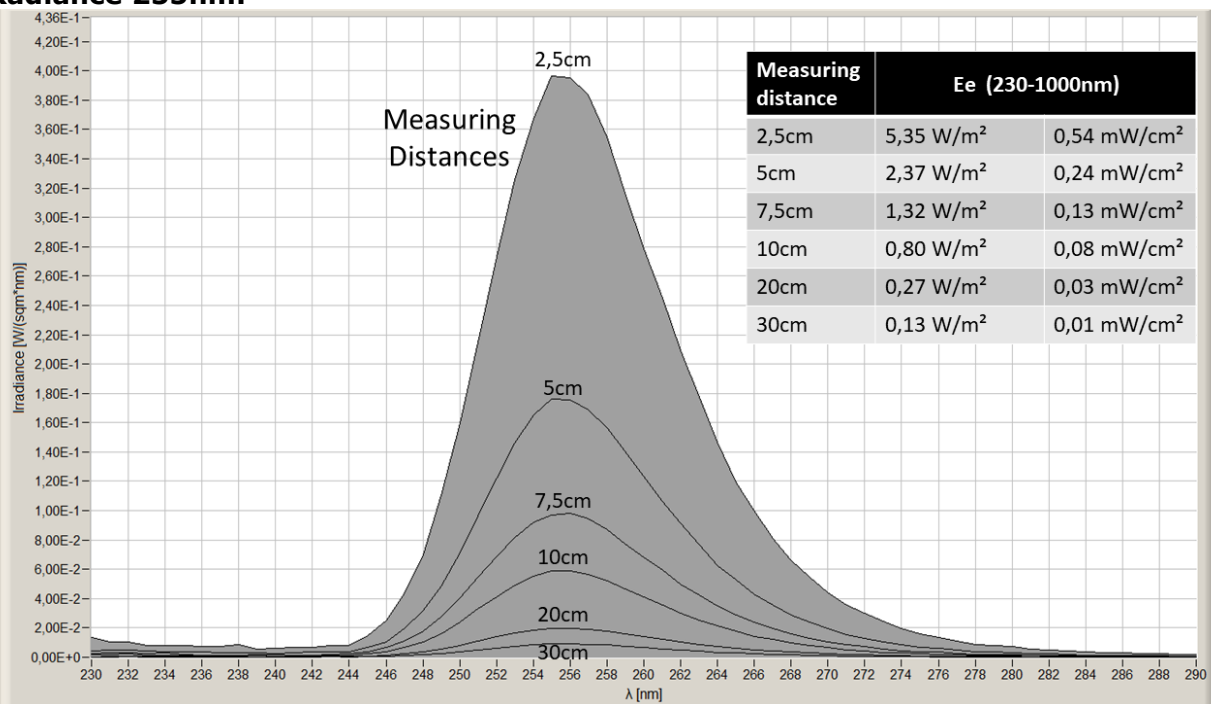

Radiance 255nm: