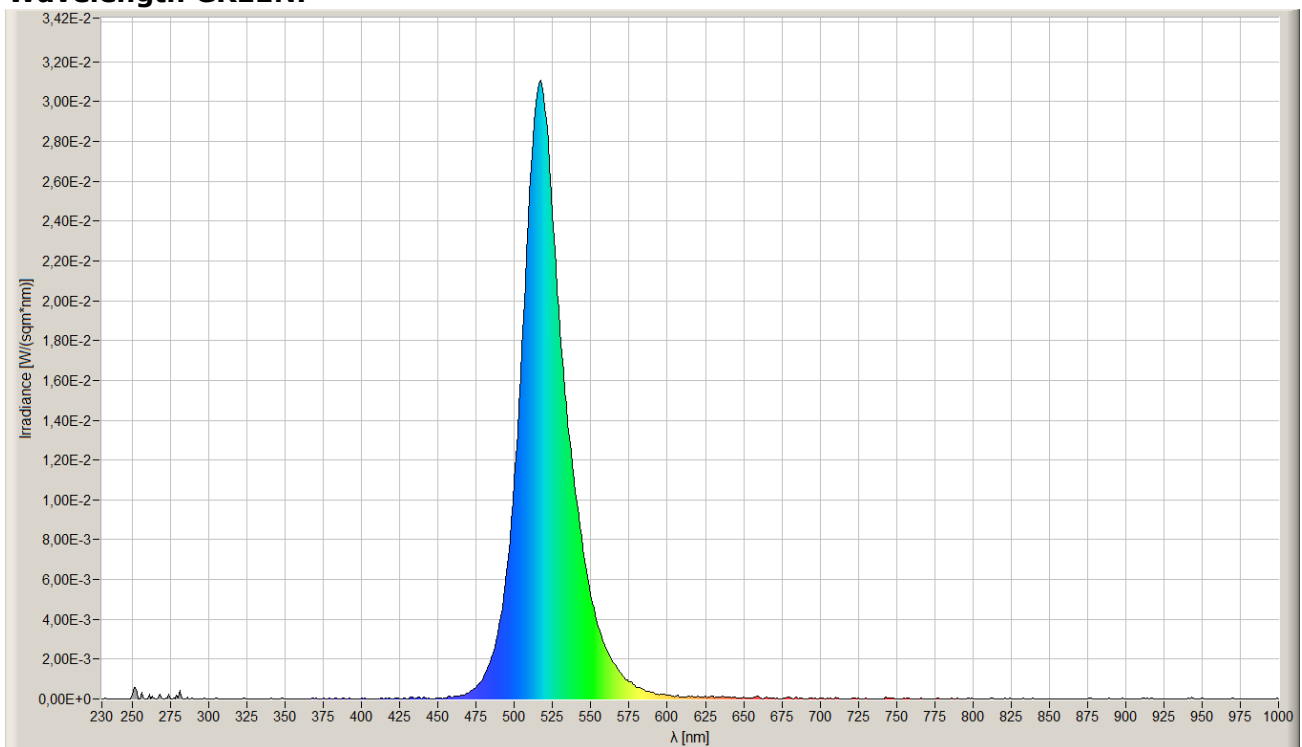

Wavelength GREEN: