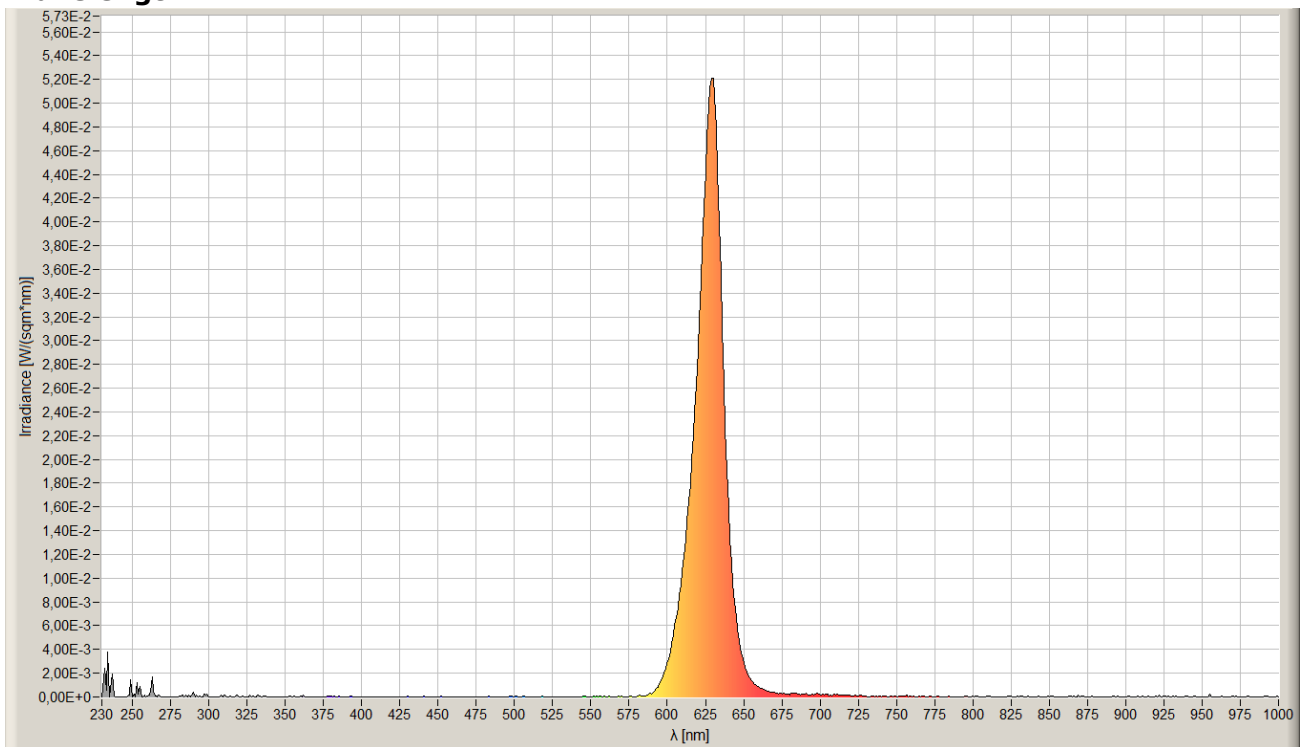

Technical Specificaties			
LS24RG192X2835PLX			
General	LED Type	2835 SMD	
	LED Quantity	192 LEDs/m	
	Dimensions	10000 * 10 * 4 ( L x B x H )	
	Length per segment	62,5mm	
	LEDs / segment	12	
	Weight	35 ~ 50g / meter	
	Mounting	3M tape VHB4905	
Environment	Working Temperature	-20°C ~ +70°C	
	Storing Temperature	-20°C ~ +70°C	
	IP Grade	IP64	
	Mechanical Protection	Silicone Coating	
	Lifetime	70.000 Hours	
	Warranty	5 Years	
Electronic	Working Voltage	DC24V	
	Working Current	1 A / Engine	
	Working Wattage	24 W / Engine	
	Working Current Red	0,8A / mtr	
	Working Wattage Red	19,2W / mtr	
	Working Current Green	0,86A / mtr	
	Working Wattage Green	20,64W / mtr	
	Driving Method	Constant Voltage	
Lighting	Engine Wavelength (nm)	630nm Red	515nm Green
	Peak Measured Wavelength (5cm)	630nm	517nm
	Luminous Flux (Lumen / Meter)	475 lumen	1754 lumen
	Lumen / Watt	24,7 lm/W	85 lm/W
	Viewing Angle	120 ±5°	

## Optical Characteristics Curve:

## Wavelength RED: