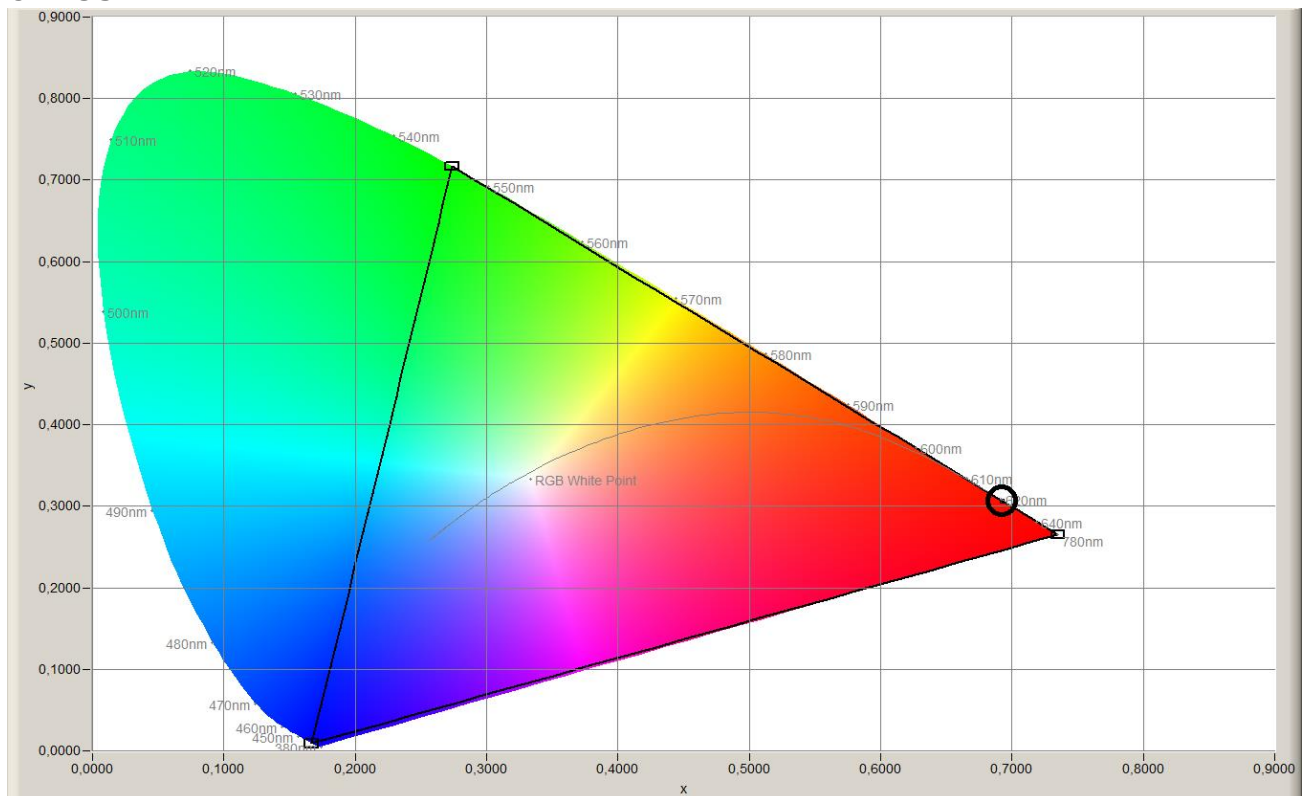

CIE1931 RED: