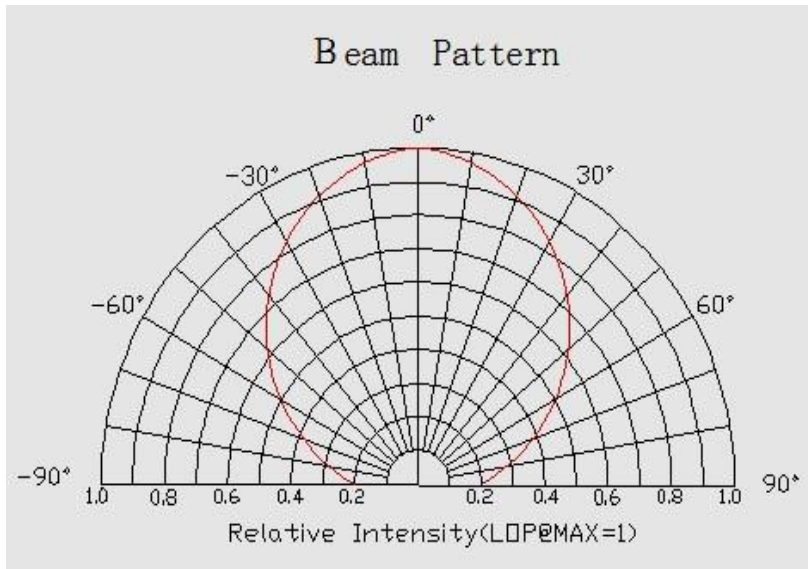

## Datasheet

LED-strip specification

LED-strip type:  
**LS24RG192X2835PLX**

Description:  
**LuxaLight LED-strip 24V Red Green Protected 2835  
(24 Volt, 192 LEDs, 2835, IP64)**

Date:  
06-06-2023

Page 1 of 6

Technical Specificaties			
LS24RG192X2835PLX			
General	LED Type	2835 SMD	
	LED Quantity	192 LEDs/m	
	Dimensions	10000 * 10 * 4 ( L x B x H )	
	Length per segment	62,5mm	
	LEDs / segment	12	
	Weight	35 ~ 50g / meter	
	Mounting	3M tape VHB4905	
Environment	Working Temperature	-20°C ~ +70°C	
	Storing Temperature	-20°C ~ +70°C	
	IP Grade	IP64	
	Mechanical Protection	Silicone Coating	
	Lifetime	70.000 Hours	
	Warranty	5 Years	
Electronic	Working Voltage	DC24V	
	Working Current	1 A / Engine	
	Working Wattage	24 W / Engine	
	Working Current Red	0,8A / mtr	
	Working Wattage Red	19,2W / mtr	
	Working Current Green	0,86A / mtr	
	Working Wattage Green	20,64W / mtr	
	Driving Method	Constant Voltage	
Lighting	Engine Wavelength (nm)	630nm Red	515nm Green
	Peak Measured Wavelength (5cm)	630nm	517nm
	Luminous Flux (Lumen / Meter)	475 lumen	1754 lumen
	Lumen / Watt	24,7 lm/W	85 lm/W
	Viewing Angle	120 ±5°	

## Optical Characteristics Curve:

## Wavelength GREEN:

**The Materials of PCB:**

Conducting Tracks: Cu, 35um thickness, double sided.

**Solderings:**

Solder Alloy: 99.3 Sn, 0.7 Cu,

Melting Temperature: 227°C

No SVHC (Jan 2021)

**Certificate of Conformity:**