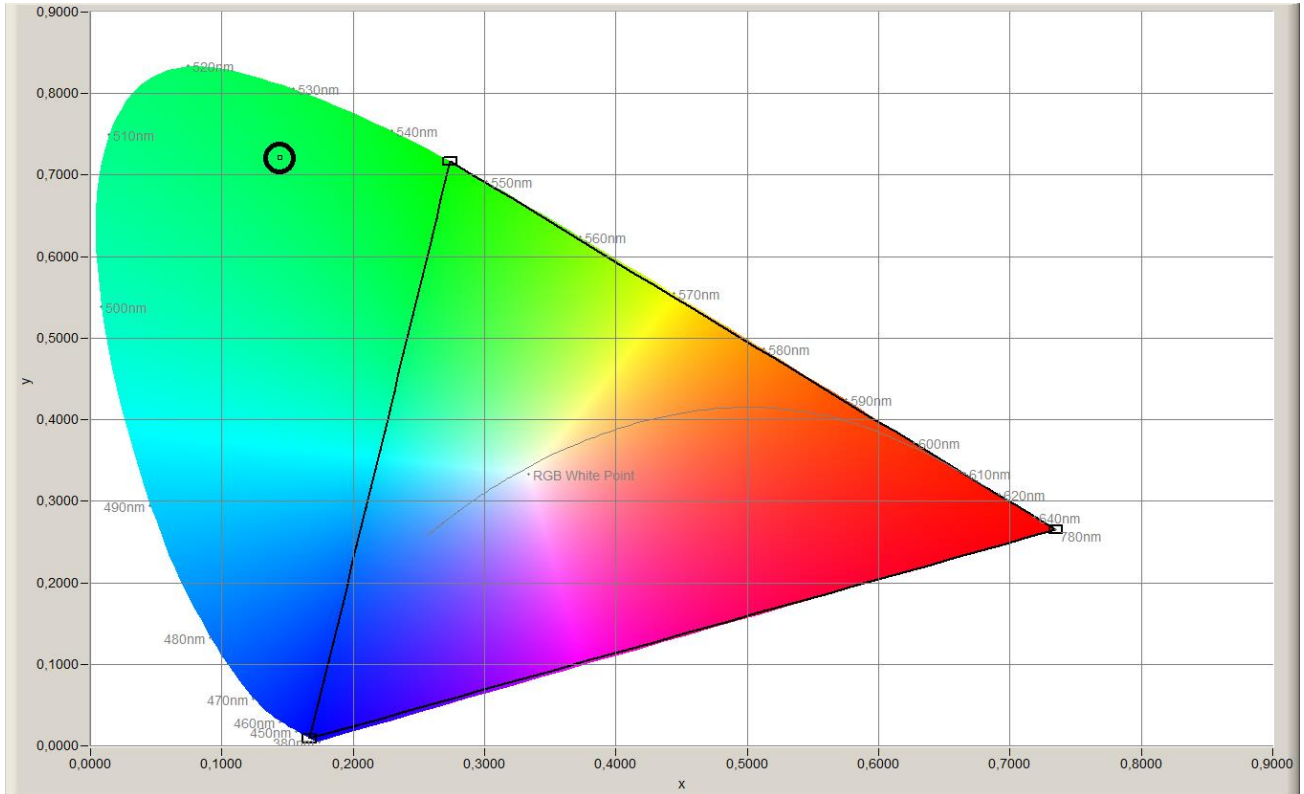

## Datasheet

LED-strip specification

LED-strip type:  
**LS24RG192X2835PLX**

Description:  
**LuxaLight LED-strip 24V Red Green Protected 2835  
(24 Volt, 192 LEDs, 2835, IP64)**

Date:  
06-06-2023

Page 1 of 6

Technical Specificaties			
LS24RG192X2835PLX			
General	LED Type	2835 SMD	
	LED Quantity	192 LEDs/m	
	Dimensions	10000 * 10 * 4 ( L x B x H )	
	Length per segment	62,5mm	
	LEDs / segment	12	
	Weight	35 ~ 50g / meter	
	Mounting	3M tape VHB4905	
Environment	Working Temperature	-20°C ~ +70°C	
	Storing Temperature	-20°C ~ +70°C	
	IP Grade	IP64	
	Mechanical Protection	Silicone Coating	
	Lifetime	70.000 Hours	
	Warranty	5 Years	
Electronic	Working Voltage	DC24V	
	Working Current	1 A / Engine	
	Working Wattage	24 W / Engine	
	Working Current Red	0,8A / mtr	
	Working Wattage Red	19,2W / mtr	
	Working Current Green	0,86A / mtr	
	Working Wattage Green	20,64W / mtr	
	Driving Method	Constant Voltage	
Lighting	Engine Wavelength (nm)	630nm Red	515nm Green
	Peak Measured Wavelength (5cm)	630nm	517nm
	Luminous Flux (Lumen / Meter)	475 lumen	1754 lumen
	Lumen / Watt	24,7 lm/W	85 lm/W
	Viewing Angle	120 ±5°	

## Optical Characteristics Curve:

## Wavelength RED: