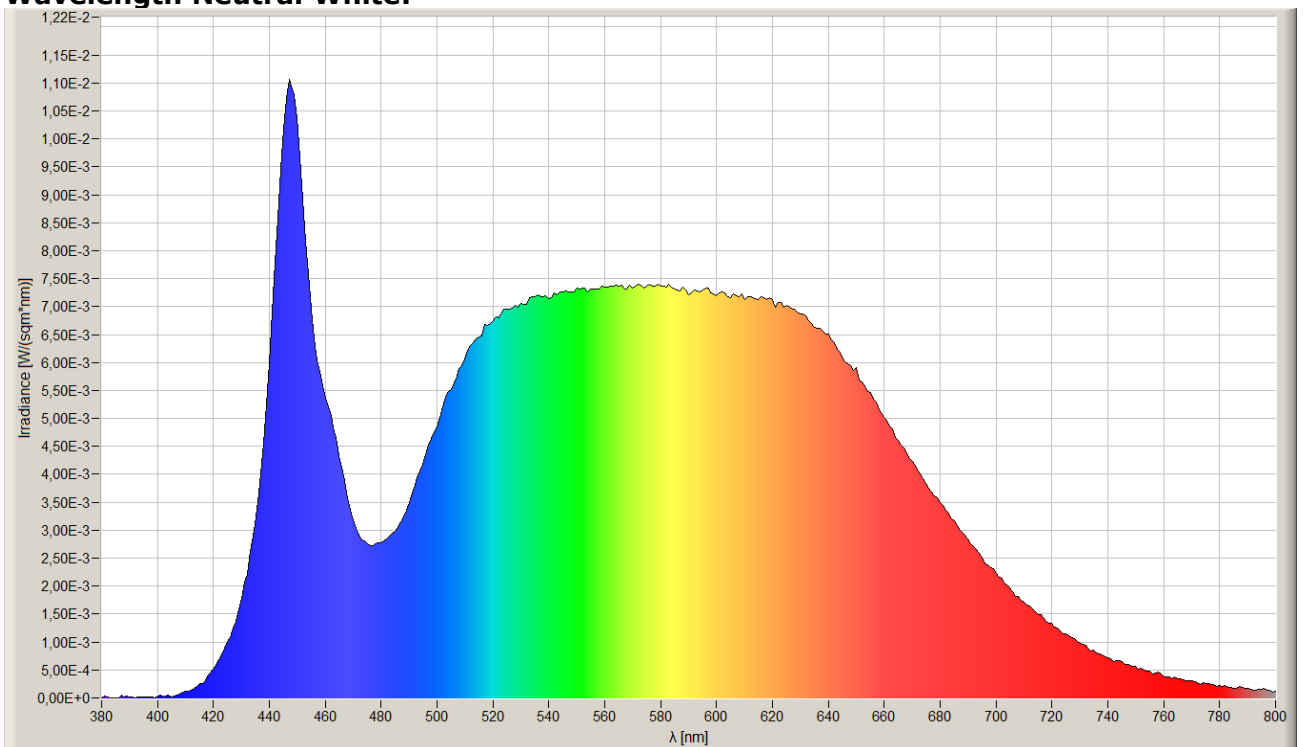

## Datasheet

LED-strip specification

LED-strip type:

**LS24NWCOWWLX**

Description:

**LuxaLight COB LED-strip 24V Neutral White Waterproof  
(24 Volt, 512 LEDs, COB, IP68)**

Date:  
05-06-2023

Page 1 of 4

Technical Specifications		
LS24NWCOWBLX		
General	LED Type	COB
	LED Quantity	512 LEDs/m
	Dimensions	10000 * 10 * 3 ( L x B x H )
	Segment Length	31,25mm
	LEDs / Segment	24 LEDs
	Weight	35 ~ 50g / meter
	Mounting	3M tape VHB4905
Environment	Working Temperature	-20°C ~ +70°C
	Storing Temperature	-20°C ~ +70°C
	IP Grade	IP68
	Mechanical Protection	Silicone Coating
	Lifetime	70.000 Hours
	Warranty	5 Years
Electronic	Working Voltage	DC24V
	Working Current	0,63 A / Engine
	Working Wattage	15 W / Engine
	Driving Method	Constant Voltage
Lighting	Engine Colour Temperature (K)	4400K Neutral White
	Measured Colour temp. (at 60cm)	4413K
	Luminous Flux	≈ 1320 lm
	Viewing Angle (θ)	120 ±5°
	CRI	≥ 95 Ra
	LB Value	L90B20
	BIN	3 SDCM

## Wavelength Neutral White:

**The Materials of PCB:**

Conducting Tracks: Cu, 35um thickness, double sided.

**Solderings:**

Solder Alloy: 99.3 Sn, 0.7 Cu,

Melting Temperature: 227°C

No SVHC (Jan 2021)

**Certificate of Conformity:**