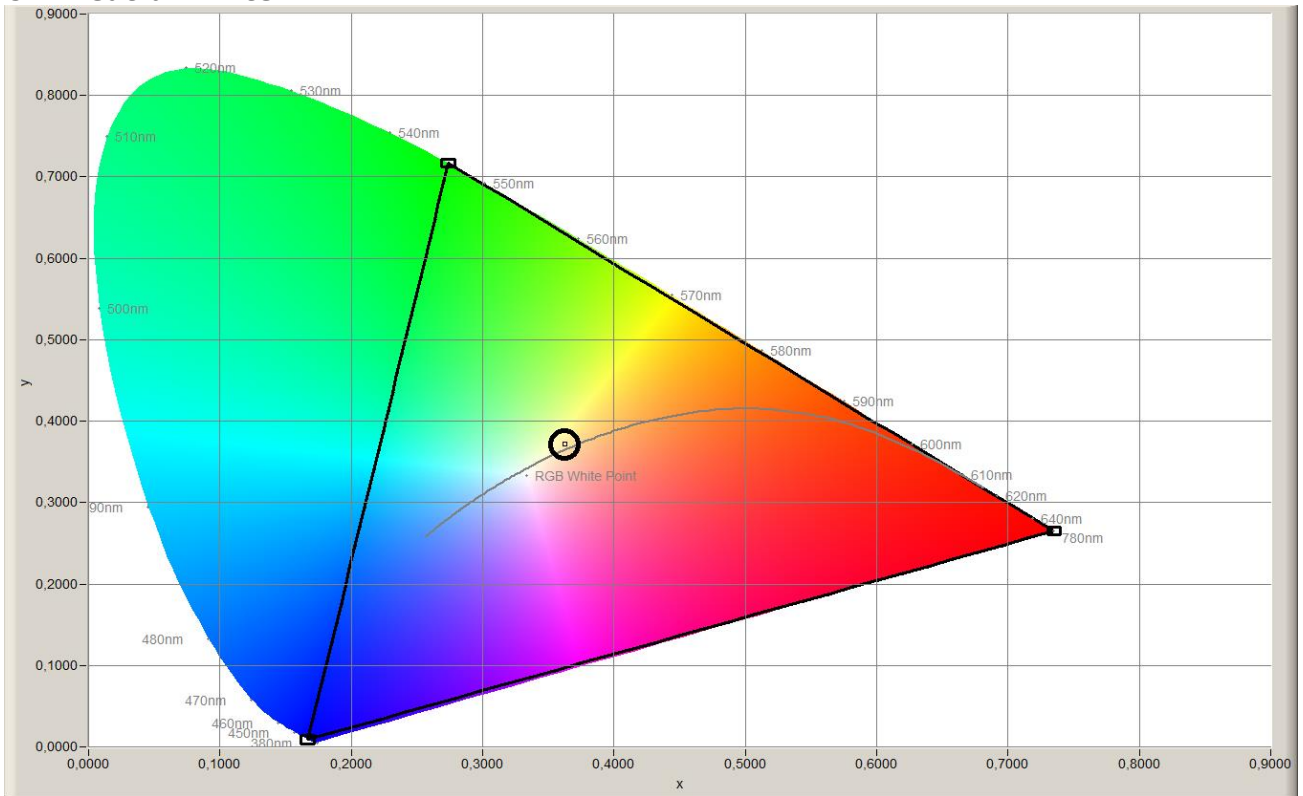

CIE Neutral White