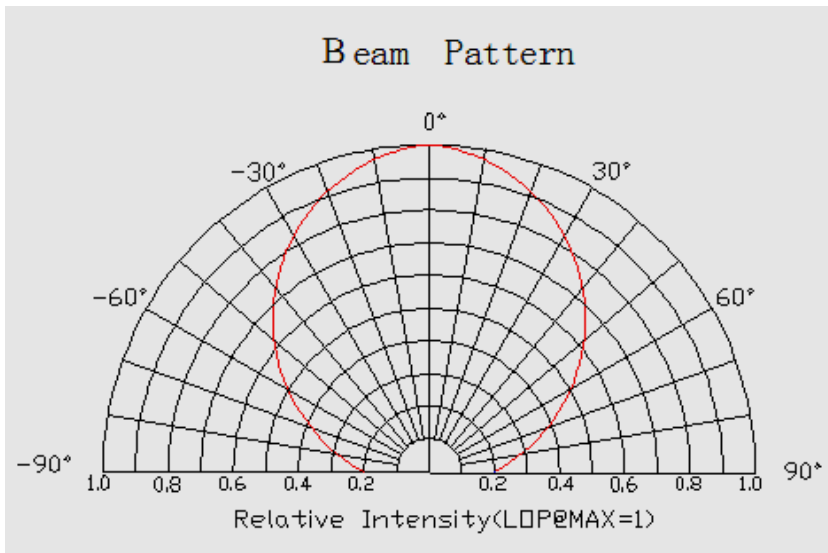

Datasheet

LED-strip specification

LED-strip type:
LS24NW140X2835WLX

Description:
**LuxaLight LED-strip 24V Neutral White Waterproof 2835
(24 Volt, 140 LEDs, 2835, IP68)**

Date:
01-06-2023

Page 1 of 5

Technical Specifications		
LS24NW140X2835WLX		
General	LED Type	2835 SMD
	LED Quantity	140 LEDs/m
	Dimensions	10000 * 10 * 3 (L x B x H)
	Weight	20 ~ 30g / meter
	Mounting	3M tape VHB4905
Environment	Working Temperature	-20°C ~ +70°C
	Storing Temperature	-20°C ~ +70°C
	IP Grade	IP68
	Mechanical Protection	Silicone coating
	Lifetime	70.000 Hours
	Warranty	5 Years
Electronic	Working Voltage	DC24V
	Working Current	1 A / Engine
	Working Wattage	24 W / Engine
	Driving Method	Constant Voltage
Lighting	Engine Colour Temperature (K)	4300K Neutral White
	Measured Colour temp. (at 60cm)	4310K
	Luminous Flux	≈ 3000 lm
	Viewing Angle (θ)	120 ±5°
	CRI	≥ 95 Ra
	LB Value	L90B50
	BIN	3 SDCM

CIE1931 Neutral White:

Optical Characteristics Curve:

Wavelength Neutral white:

The Materials of PCB:

Conducting Tracks: Cu, 35um thickness, double sided.

Solderings:

Solder Alloy: 99.3 Sn, 0.7 Cu,

Melting Temperature: 227°C