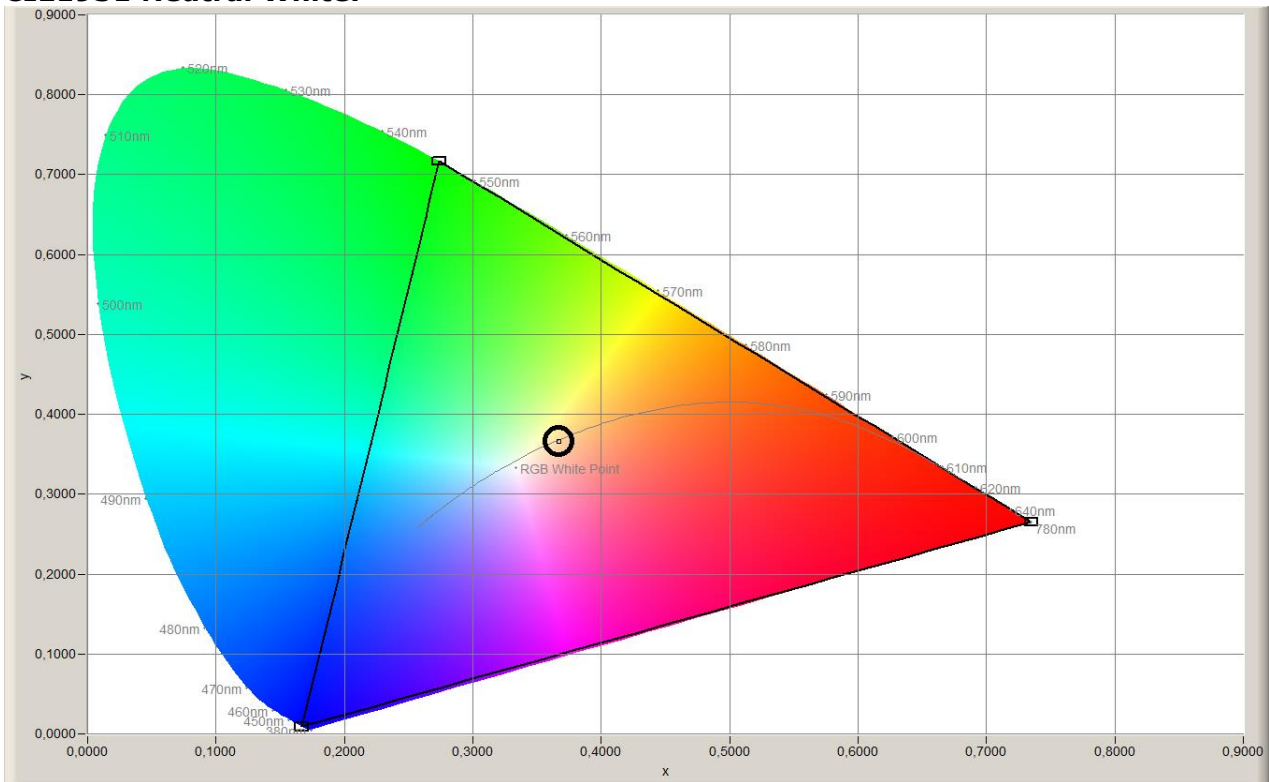

Datasheet

LED-strip specification

LED-strip type:
LS24NW140X2835WLX

Description:
**LuxaLight LED-strip 24V Neutral White Waterproof 2835
(24 Volt, 140 LEDs, 2835, IP68)**

Date:
01-06-2023

Page 1 of 5

Technical Specifications		
LS24NW140X2835WLX		
General	LED Type	2835 SMD
	LED Quantity	140 LEDs/m
	Dimensions	10000 * 10 * 3 (L x B x H)
	Weight	20 ~ 30g / meter
	Mounting	3M tape VHB4905
Environment	Working Temperature	-20°C ~ +70°C
	Storing Temperature	-20°C ~ +70°C
	IP Grade	IP68
	Mechanical Protection	Silicone coating
	Lifetime	70.000 Hours
	Warranty	5 Years
Electronic	Working Voltage	DC24V
	Working Current	1 A / Engine
	Working Wattage	24 W / Engine
	Driving Method	Constant Voltage
Lighting	Engine Colour Temperature (K)	4300K Neutral White
	Measured Colour temp. (at 60cm)	4310K
	Luminous Flux	≈ 3000 lm
	Viewing Angle (θ)	120 ±5°
	CRI	≥ 95 Ra
	LB Value	L90B50
	BIN	3 SDCM

CIE1931 Neutral White:

Optical Characteristics Curve:

Wavelength Neutral white:

The Materials of PCB:

Conducting Tracks: Cu, 35um thickness, double sided.

Solderings:

Solder Alloy: 99.3 Sn, 0.7 Cu,

Melting Temperature: 227°C