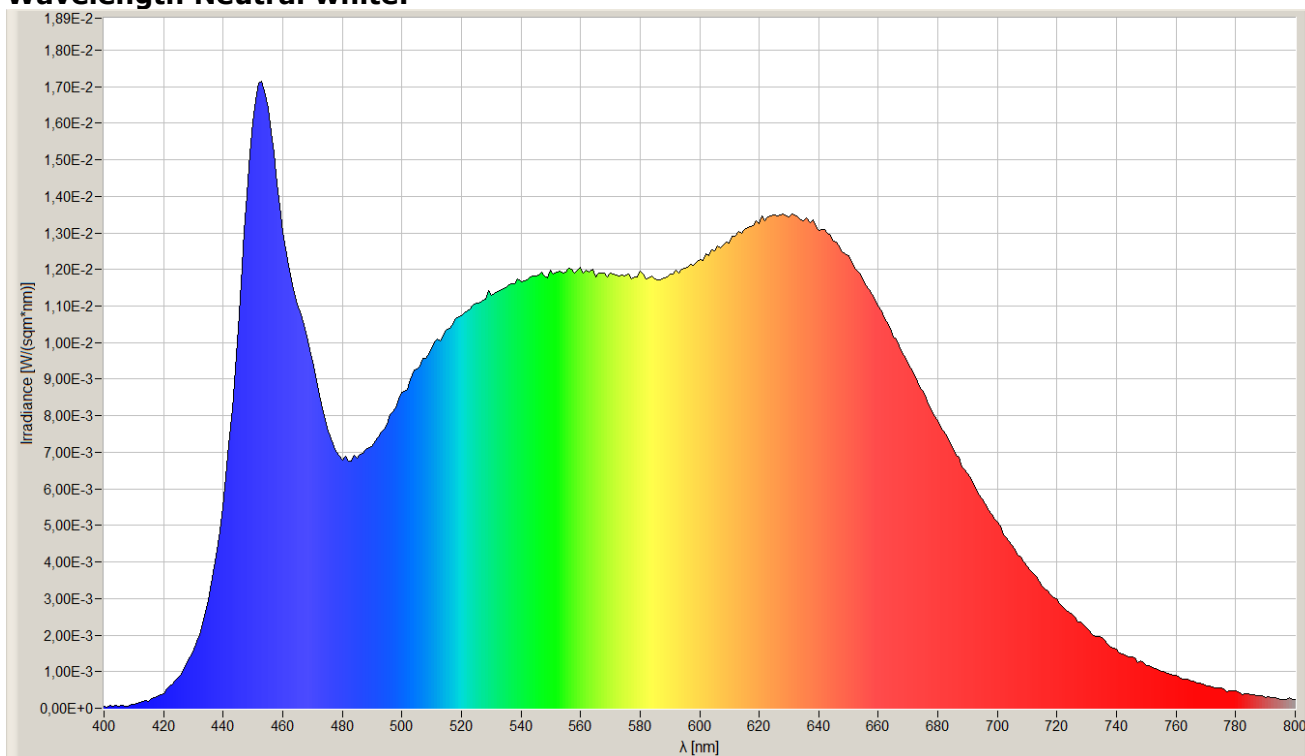

Datasheet

LED-strip specification

LED-strip type:
LS24NW140X2835WLX

Description:
**LuxaLight LED-strip 24V Neutral White Waterproof 2835
(24 Volt, 140 LEDs, 2835, IP68)**

Date:
01-06-2023

Page 1 of 5

Technical Specifications		
LS24NW140X2835WLX		
General	LED Type	2835 SMD
	LED Quantity	140 LEDs/m
	Dimensions	10000 * 10 * 3 (L x B x H)
	Weight	20 ~ 30g / meter
	Mounting	3M tape VHB4905
Environment	Working Temperature	-20°C ~ +70°C
	Storing Temperature	-20°C ~ +70°C
	IP Grade	IP68
	Mechanical Protection	Silicone coating
	Lifetime	70.000 Hours
	Warranty	5 Years
Electronic	Working Voltage	DC24V
	Working Current	1 A / Engine
	Working Wattage	24 W / Engine
	Driving Method	Constant Voltage
Lighting	Engine Colour Temperature (K)	4300K Neutral White
	Measured Colour temp. (at 60cm)	4310K
	Luminous Flux	≈ 3000 lm
	Viewing Angle (θ)	120 ±5°
	CRI	≥ 95 Ra
	LB Value	L90B50
	BIN	3 SDCM

CIE1931 Neutral White:

Optical Characteristics Curve:

Wavelength Neutral white:

The Materials of PCB:

Conducting Tracks: Cu, 35um thickness, double sided.

Solderings:

Solder Alloy: 99.3 Sn, 0.7 Cu,

Melting Temperature: 227°C