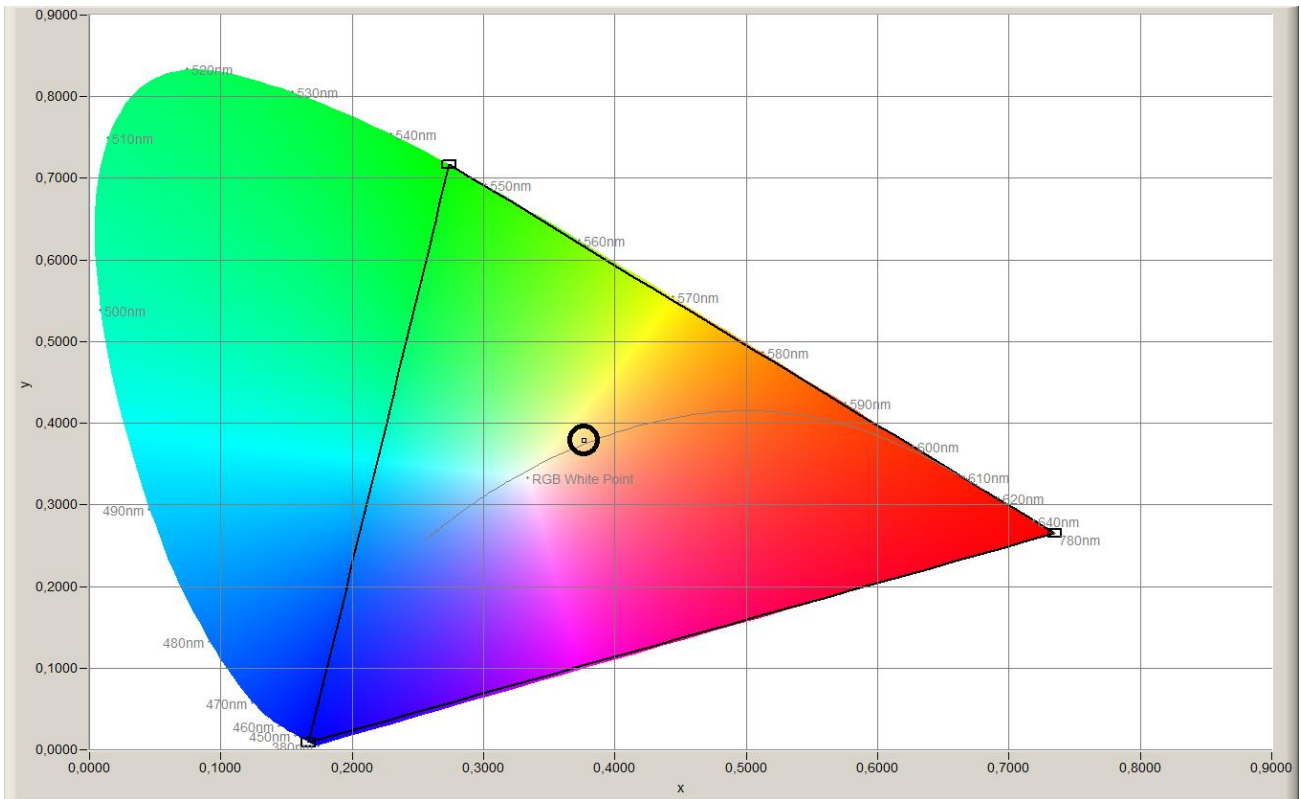

Datasheet

LED-strip specification

LED-strip type:
LS24NW140X2835ILX

Description:
**LuxaLight LED-strip 24V Neutral White Indoor 2835
(24 Volt, 140 LEDs, 2835, IP20)**

Date:
01-06-2023

Page 1 of 5

Technical Specifications		
LS24NW140X2835ILX		
General	LED Type	2835 SMD
	LED Quantity	140 LEDs/m
	Dimensions	10000 * 10 * 3 (L x B x H)
	Weight	20 ~ 30g / meter
	Mounting	3M tape VHB4905
Environment	Working Temperature	-20°C ~ +70°C
	Storing Temperature	-20°C ~ +70°C
	IP Grade	IP20
	Mechanical Protection	N.A.
	Lifetime	70.000 Hours
	Warranty	5 Years
Electronic	Working Voltage	DC24V
	Working Current	1 A / Engine
	Working Wattage	24 W / Engine
	Driving Method	Constant Voltage
Lighting	Engine Colour Temperature (K)	4100K Neutral White
	Measured Colour temp. (at 60cm)	4131K
	Luminous Flux	≈ 3000 lm
	Viewing Angle (θ)	120 ±5°
	CRI	≥ 95 Ra
	LB Value	L90B50
	BIN	3 SDCM

CIE1931 Neutral White:

Optical Characteristics Curve:

Wavelength Neutral White:

The Materials of PCB:

Conducting Tracks: Cu, 35um thickness, double sided.

Solderings:

Solder Alloy: 99.3 Sn, 0.7 Cu,

Melting Temperature: 227°C