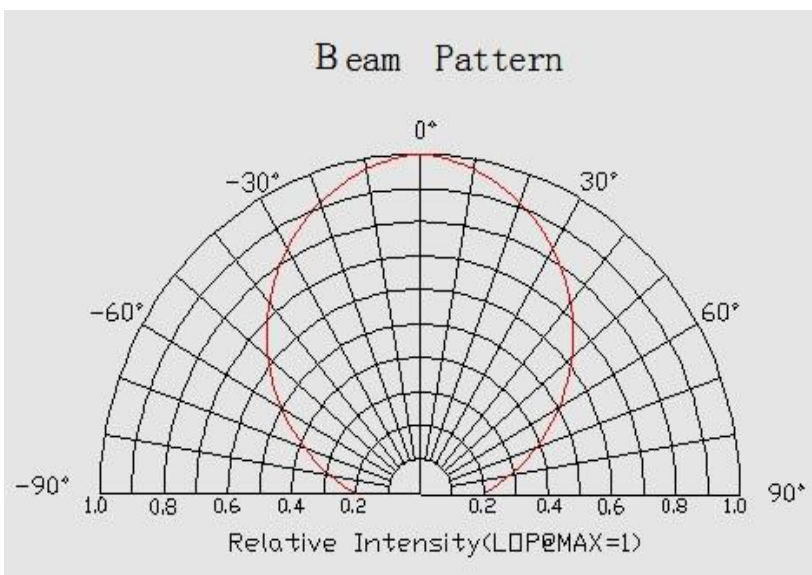

Datasheet

LED-strip specification

LED-strip type:
LS24NW140X2835ILX

Description:
**LuxaLight LED-strip 24V Neutral White Indoor 2835
(24 Volt, 140 LEDs, 2835, IP20)**

Date:
01-06-2023

Page 1 of 5

Technical Specifications		
LS24NW140X2835ILX		
General	LED Type	2835 SMD
	LED Quantity	140 LEDs/m
	Dimensions	10000 * 10 * 3 (L x B x H)
	Weight	20 ~ 30g / meter
	Mounting	3M tape VHB4905
Environment	Working Temperature	-20°C ~ +70°C
	Storing Temperature	-20°C ~ +70°C
	IP Grade	IP20
	Mechanical Protection	N.A.
	Lifetime	70.000 Hours
	Warranty	5 Years
Electronic	Working Voltage	DC24V
	Working Current	1 A / Engine
	Working Wattage	24 W / Engine
	Driving Method	Constant Voltage
Lighting	Engine Colour Temperature (K)	4100K Neutral White
	Measured Colour temp. (at 60cm)	4131K
	Luminous Flux	≈ 3000 lm
	Viewing Angle (θ)	120 ±5°
	CRI	≥ 95 Ra
	LB Value	L90B50
	BIN	3 SDCM

CIE1931 Neutral White:

Optical Characteristics Curve:

Wavelength Neutral White:

The Materials of PCB:

Conducting Tracks: Cu, 35um thickness, double sided.

Solderings:

Solder Alloy: 99.3 Sn, 0.7 Cu,

Melting Temperature: 227°C