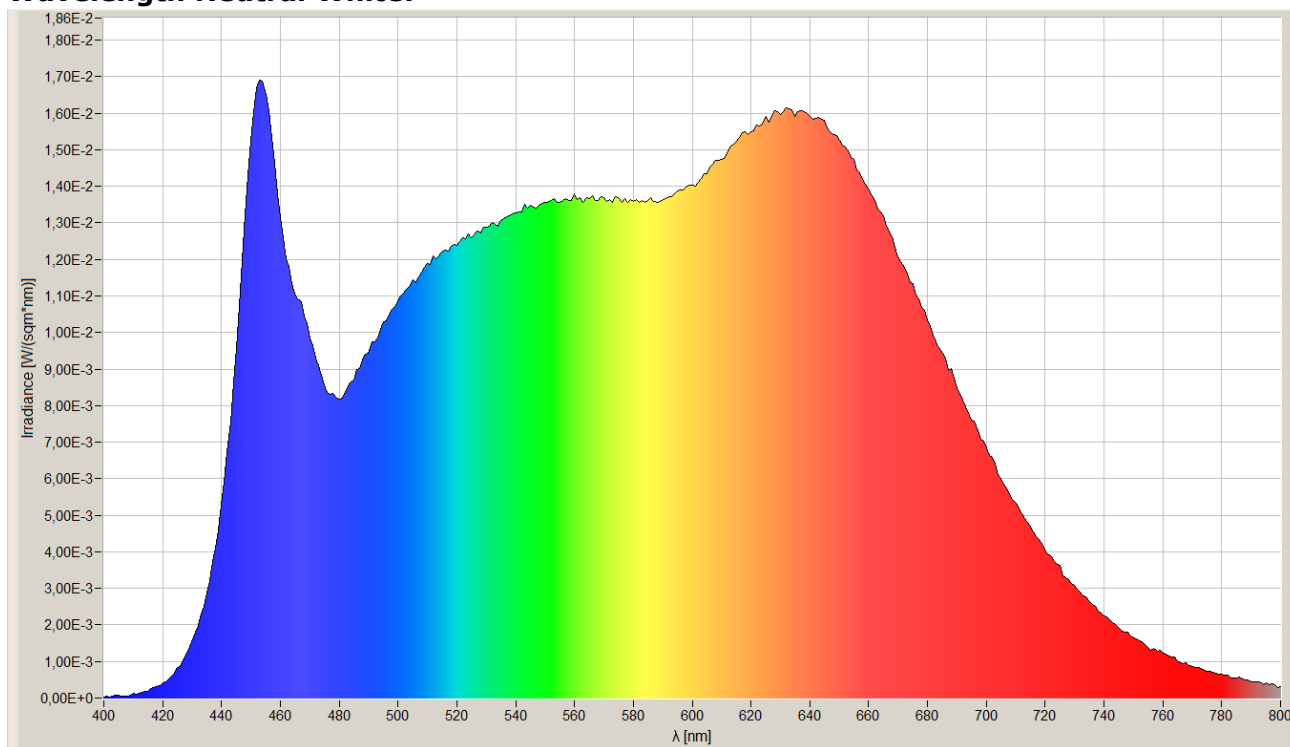

Datasheet

LED-strip specification

LED-strip type:
LS24NW140X2835ILX

Description:
**LuxaLight LED-strip 24V Neutral White Indoor 2835
(24 Volt, 140 LEDs, 2835, IP20)**

Date:
01-06-2023

Page 1 of 5

Technical Specifications		
LS24NW140X2835ILX		
General	LED Type	2835 SMD
	LED Quantity	140 LEDs/m
	Dimensions	10000 * 10 * 3 (L x B x H)
	Weight	20 ~ 30g / meter
	Mounting	3M tape VHB4905
Environment	Working Temperature	-20°C ~ +70°C
	Storing Temperature	-20°C ~ +70°C
	IP Grade	IP20
	Mechanical Protection	N.A.
	Lifetime	70.000 Hours
	Warranty	5 Years
Electronic	Working Voltage	DC24V
	Working Current	1 A / Engine
	Working Wattage	24 W / Engine
	Driving Method	Constant Voltage
Lighting	Engine Colour Temperature (K)	4100K Neutral White
	Measured Colour temp. (at 60cm)	4131K
	Luminous Flux	≈ 3000 lm
	Viewing Angle (θ)	120 ±5°
	CRI	≥ 95 Ra
	LB Value	L90B50
	BIN	3 SDCM

CIE1931 Neutral White:

Optical Characteristics Curve:

Wavelength Neutral White:

The Materials of PCB:

Conducting Tracks: Cu, 35um thickness, double sided.

Solderings:

Solder Alloy: 99.3 Sn, 0.7 Cu,

Melting Temperature: 227°C