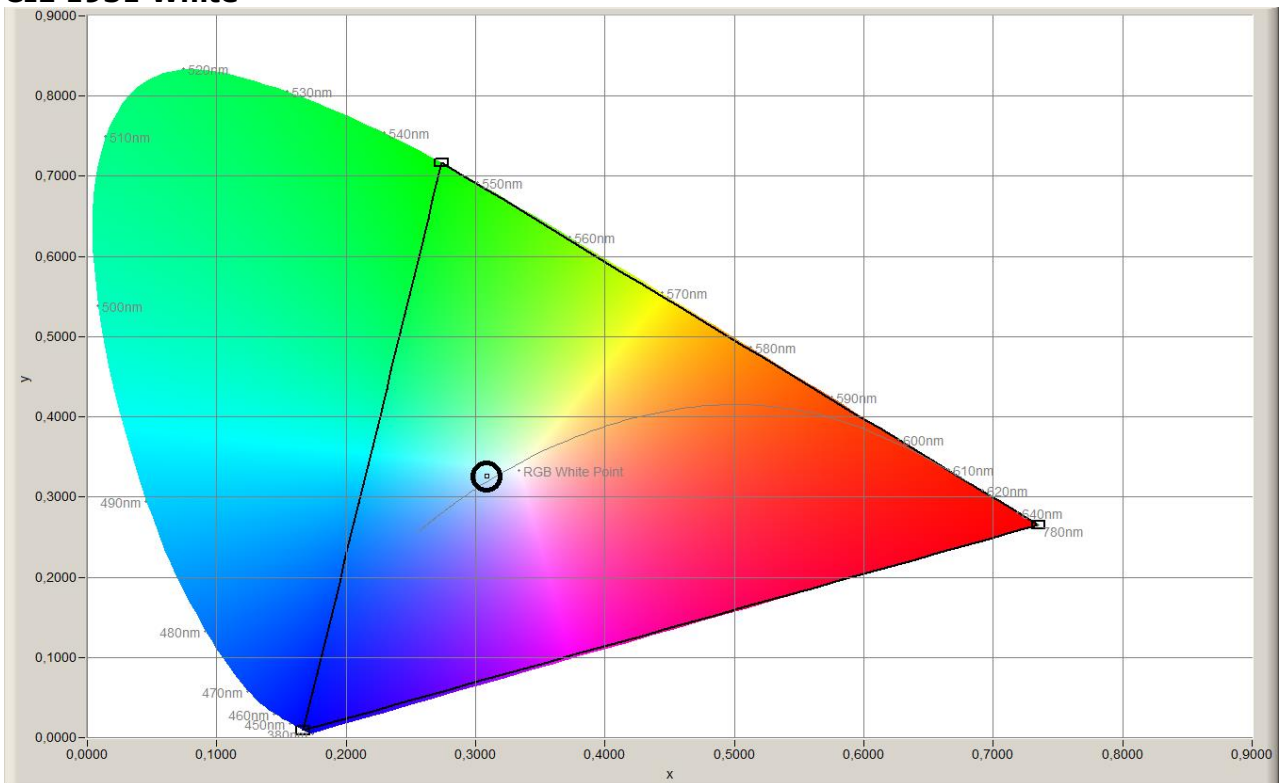

Datasheet

LED-strip specification

LED-strip type:
LS24CT576COBPLX

Description:
**LuxaLight COB LED-strip Warm White 2700K +
White 6200K Color Temperature Protected
(24 Volt, 576 LEDs, COB, IP64)**

Date:
05-06-2023

Page 1 of 6

Technical Specifications		
LS24CT576COBPLX		
General	LED Type	COB
	LED Quantity	576 LEDs/m
	Dimensions	10000 * 10 * 3 (L x B x H)
	Segment Length	25mm
	LEDs / Segment	16 LEDs
	Weight	35 ~ 50g / meter
	Mounting	3M tape VHB4905
Environment	Working Temperature	-20°C ~ +70°C
	Storing Temperature	-20°C ~ +70°C
	IP Grade	IP64
	Mechanical Protection	Silicone Coating
	Lifetime	70.000 Hours
	Warranty	5 Years
Electronic	Working Voltage	DC24V
	Working Current	0,63 A / Engine
	Working Wattage	15 W / Engine
	Driving Method	Constant Voltage
Lighting	Engine Colour Temperature (K)	2800K Warm White + 6700K White
	Measured Colour temp. (at 60cm)	2814K + 6734K
	Luminous Flux	≈ 1430 lm
	Viewing Angle (θ)	120 ±5°
	CRI	≥ 95 Ra
	LB Value	L90B20
	BIN	3 SDCM

CIE 1931 Warm White

CIE 1931 White

CIE 1931 Warm White + White

Wavelength Warm White 2700K:

Wavelength White 6700K:

Wavelength White 6700K + 2700K Warm White:

The Materials of PCB:

Conducting Tracks: Cu, 35um thickness, double sided.