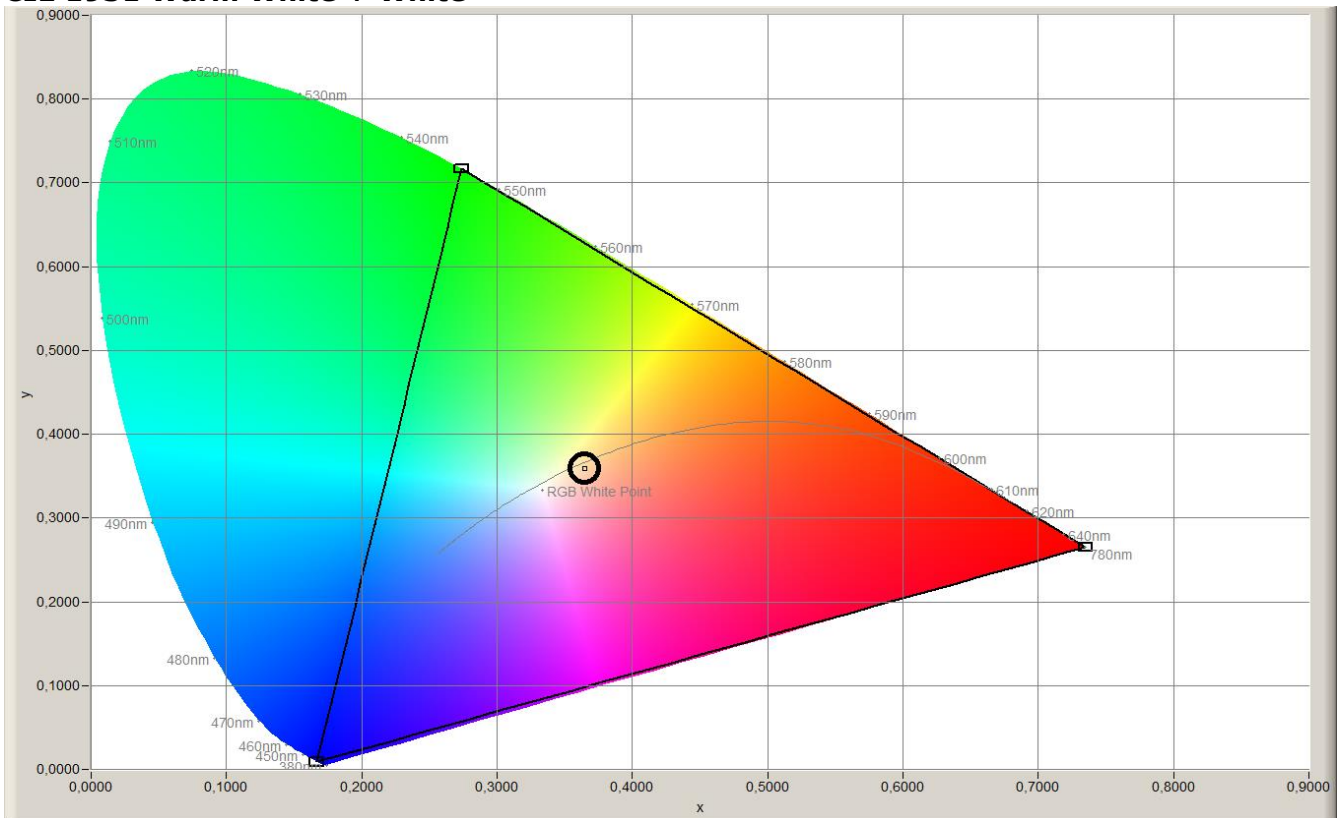

Datasheet

LED-strip specification

LED-strip type:
LS24CT576COBPLX

Description:
**LuxaLight COB LED-strip Warm White 2700K +
White 6200K Color Temperature Protected
(24 Volt, 576 LEDs, COB, IP64)**

Date:
05-06-2023

Page 1 of 6

Technical Specifications		
LS24CT576COBPLX		
General	LED Type	COB
	LED Quantity	576 LEDs/m
	Dimensions	10000 * 10 * 3 (L x B x H)
	Segment Length	25mm
	LEDs / Segment	16 LEDs
	Weight	35 ~ 50g / meter
	Mounting	3M tape VHB4905
Environment	Working Temperature	-20°C ~ +70°C
	Storing Temperature	-20°C ~ +70°C
	IP Grade	IP64
	Mechanical Protection	Silicone Coating
	Lifetime	70.000 Hours
	Warranty	5 Years
Electronic	Working Voltage	DC24V
	Working Current	0,63 A / Engine
	Working Wattage	15 W / Engine
	Driving Method	Constant Voltage
Lighting	Engine Colour Temperature (K)	2800K Warm White + 6700K White
	Measured Colour temp. (at 60cm)	2814K + 6734K
	Luminous Flux	≈ 1430 lm
	Viewing Angle (θ)	120 ±5°
	CRI	≥ 95 Ra
	LB Value	L90B20
	BIN	3 SDCM

CIE 1931 Warm White

CIE 1931 White

CIE 1931 Warm White + White

Wavelength Warm White 2700K:

Wavelength White 6700K:

Wavelength White 6700K + 2700K Warm White:

The Materials of PCB:

Conducting Tracks: Cu, 35um thickness, double sided.