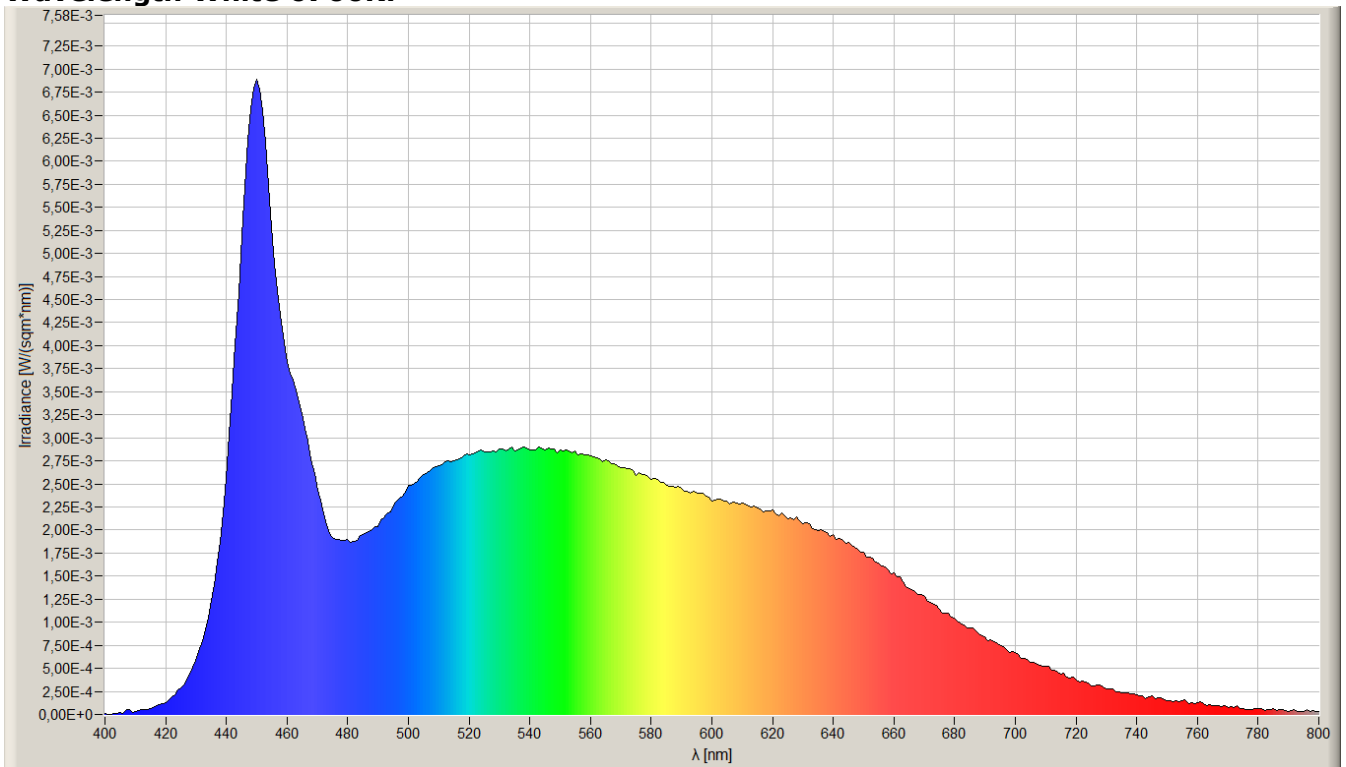

Datasheet

LED-strip specification

LED-strip type:
LS24CT576COBPLX

Description:
**LuxaLight COB LED-strip Warm White 2700K +
White 6200K Color Temperature Protected
(24 Volt, 576 LEDs, COB, IP64)**

Date:
05-06-2023

Page 1 of 6

Technical Specifications		
LS24CT576COBPLX		
General	LED Type	COB
	LED Quantity	576 LEDs/m
	Dimensions	10000 * 10 * 3 (L x B x H)
	Segment Length	25mm
	LEDs / Segment	16 LEDs
	Weight	35 ~ 50g / meter
	Mounting	3M tape VHB4905
Environment	Working Temperature	-20°C ~ +70°C
	Storing Temperature	-20°C ~ +70°C
	IP Grade	IP64
	Mechanical Protection	Silicone Coating
	Lifetime	70.000 Hours
	Warranty	5 Years
Electronic	Working Voltage	DC24V
	Working Current	0,63 A / Engine
	Working Wattage	15 W / Engine
	Driving Method	Constant Voltage
Lighting	Engine Colour Temperature (K)	2800K Warm White + 6700K White
	Measured Colour temp. (at 60cm)	2814K + 6734K
	Luminous Flux	≈ 1430 lm
	Viewing Angle (θ)	120 ±5°
	CRI	≥ 95 Ra
	LB Value	L90B20
	BIN	3 SDCM

CIE 1931 Warm White

CIE 1931 White

CIE 1931 Warm White + White

Wavelength Warm White 2700K:

Wavelength White 6700K:

Wavelength White 6700K + 2700K Warm White:

The Materials of PCB:

Conducting Tracks: Cu, 35um thickness, double sided.