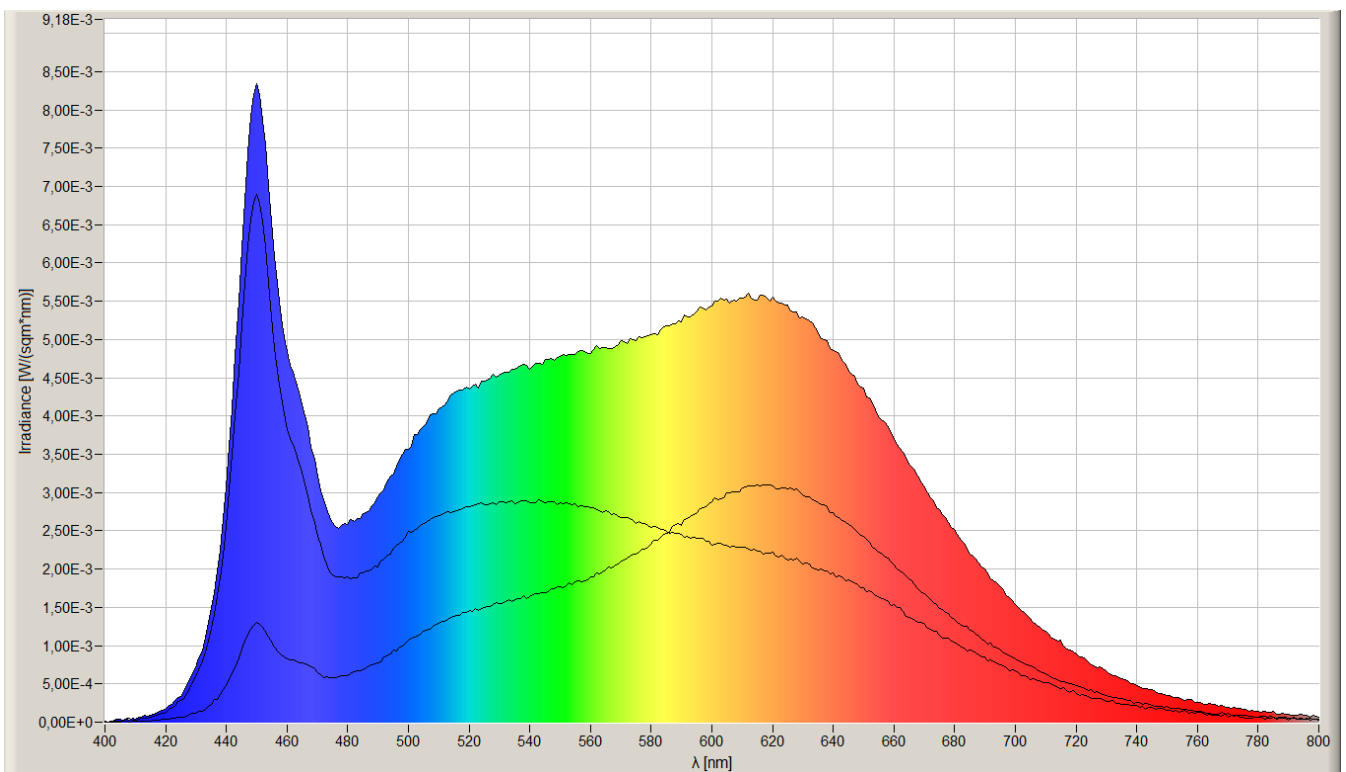

Datasheet

LED-strip specification

LED-strip type:
LS24CT576COBPLX

Description:
**LuxaLight COB LED-strip Warm White 2700K +
White 6200K Color Temperature Protected
(24 Volt, 576 LEDs, COB, IP64)**

Date:
05-06-2023

Page 1 of 6

Technical Specifications		
LS24CT576COBPLX		
General	LED Type	COB
	LED Quantity	576 LEDs/m
	Dimensions	10000 * 10 * 3 (L x B x H)
	Segment Length	25mm
	LEDs / Segment	16 LEDs
	Weight	35 ~ 50g / meter
	Mounting	3M tape VHB4905
Environment	Working Temperature	-20°C ~ +70°C
	Storing Temperature	-20°C ~ +70°C
	IP Grade	IP64
	Mechanical Protection	Silicone Coating
	Lifetime	70.000 Hours
	Warranty	5 Years
Electronic	Working Voltage	DC24V
	Working Current	0,63 A / Engine
	Working Wattage	15 W / Engine
	Driving Method	Constant Voltage
Lighting	Engine Colour Temperature (K)	2800K Warm White + 6700K White
	Measured Colour temp. (at 60cm)	2814K + 6734K
	Luminous Flux	≈ 1430 lm
	Viewing Angle (θ)	120 ±5°
	CRI	≥ 95 Ra
	LB Value	L90B20
	BIN	3 SDCM

CIE 1931 Warm White

CIE 1931 White

CIE 1931 Warm White + White

Wavelength Warm White 2700K:

Wavelength White 6700K:

Wavelength White 6700K + 2700K Warm White:

The Materials of PCB:

Conducting Tracks: Cu, 35um thickness, double sided.