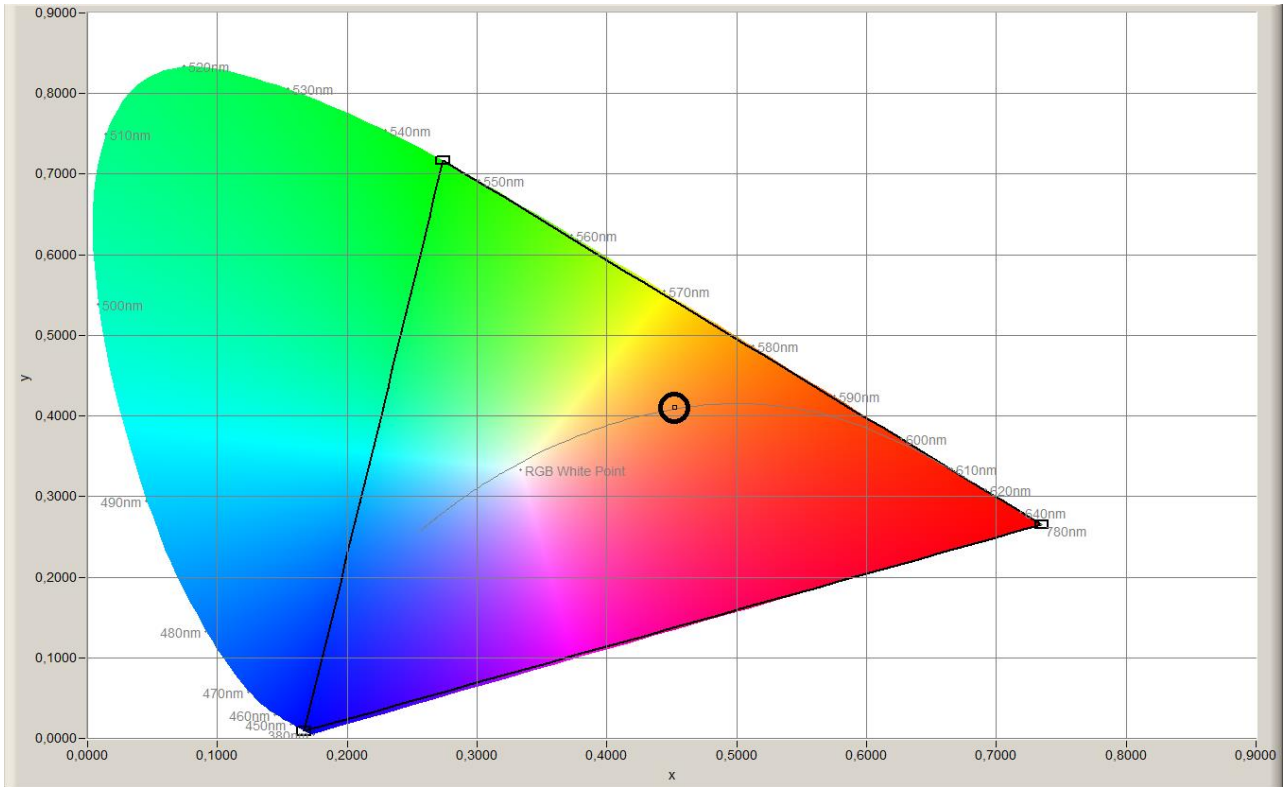

Datasheet

LED-strip specification

LED-strip type:
LS24CT576COBPLX

Description:
**LuxaLight COB LED-strip Warm White 2700K +
White 6200K Color Temperature Protected
(24 Volt, 576 LEDs, COB, IP64)**

Date:
05-06-2023

Page 1 of 6

Technical Specifications		
LS24CT576COBPLX		
General	LED Type	COB
	LED Quantity	576 LEDs/m
	Dimensions	10000 * 10 * 3 (L x B x H)
	Segment Length	25mm
	LEDs / Segment	16 LEDs
	Weight	35 ~ 50g / meter
	Mounting	3M tape VHB4905
Environment	Working Temperature	-20°C ~ +70°C
	Storing Temperature	-20°C ~ +70°C
	IP Grade	IP64
	Mechanical Protection	Silicone Coating
	Lifetime	70.000 Hours
	Warranty	5 Years
Electronic	Working Voltage	DC24V
	Working Current	0,63 A / Engine
	Working Wattage	15 W / Engine
	Driving Method	Constant Voltage
Lighting	Engine Colour Temperature (K)	2800K Warm White + 6700K White
	Measured Colour temp. (at 60cm)	2814K + 6734K
	Luminous Flux	≈ 1430 lm
	Viewing Angle (θ)	120 ±5°
	CRI	≥ 95 Ra
	LB Value	L90B20
	BIN	3 SDCM

CIE 1931 Warm White

CIE 1931 White

CIE 1931 Warm White + White

Wavelength Warm White 2700K:

Wavelength White 6700K:

Wavelength White 6700K + 2700K Warm White:

The Materials of PCB:

Conducting Tracks: Cu, 35um thickness, double sided.