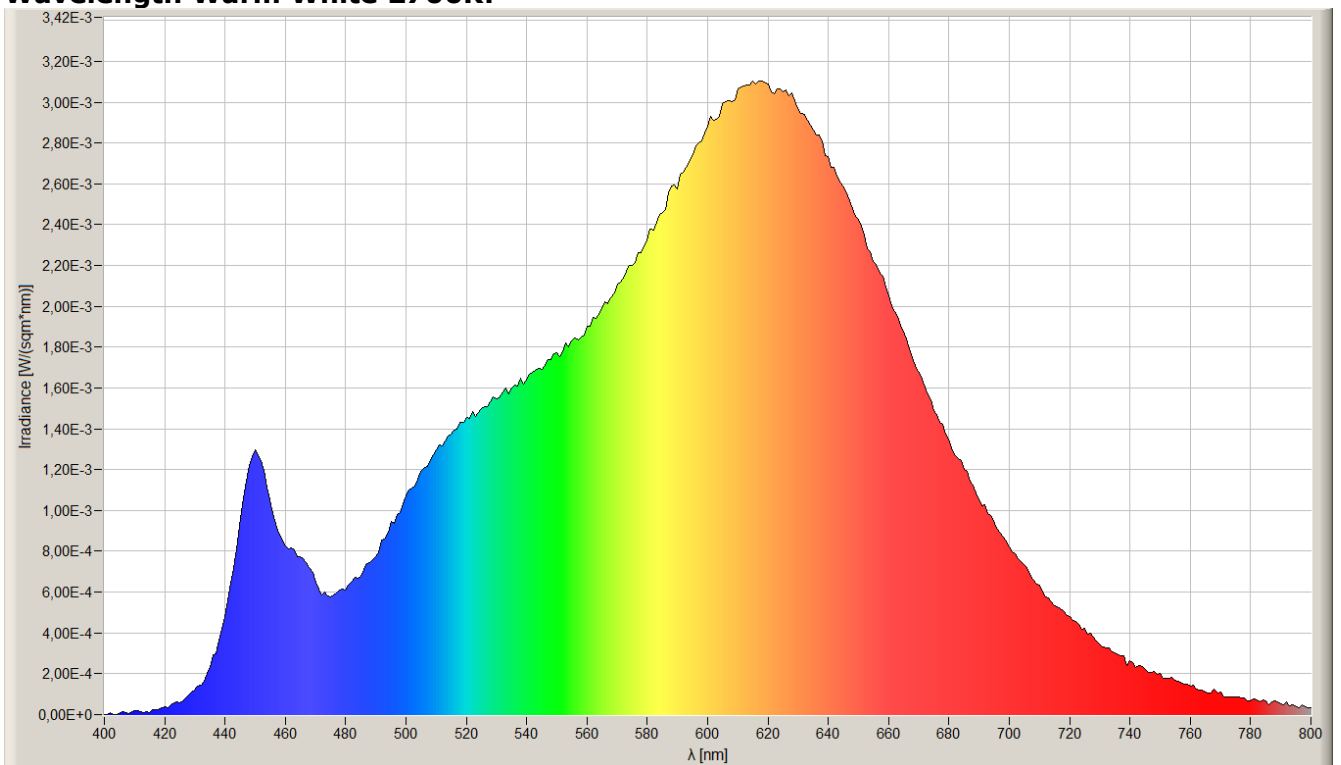

Datasheet

LED-strip specification

LED-strip type:
LS24CT576COBPLX

Description:
**LuxaLight COB LED-strip Warm White 2700K +
White 6200K Color Temperature Protected
(24 Volt, 576 LEDs, COB, IP64)**

Date:
05-06-2023

Page 1 of 6

Technical Specifications		
LS24CT576COBPLX		
General	LED Type	COB
	LED Quantity	576 LEDs/m
	Dimensions	10000 * 10 * 3 (L x B x H)
	Segment Length	25mm
	LEDs / Segment	16 LEDs
	Weight	35 ~ 50g / meter
	Mounting	3M tape VHB4905
Environment	Working Temperature	-20°C ~ +70°C
	Storing Temperature	-20°C ~ +70°C
	IP Grade	IP64
	Mechanical Protection	Silicone Coating
	Lifetime	70.000 Hours
	Warranty	5 Years
Electronic	Working Voltage	DC24V
	Working Current	0,63 A / Engine
	Working Wattage	15 W / Engine
	Driving Method	Constant Voltage
Lighting	Engine Colour Temperature (K)	2800K Warm White + 6700K White
	Measured Colour temp. (at 60cm)	2814K + 6734K
	Luminous Flux	≈ 1430 lm
	Viewing Angle (θ)	120 ±5°
	CRI	≥ 95 Ra
	LB Value	L90B20
	BIN	3 SDCM

CIE 1931 Warm White

CIE 1931 White

CIE 1931 Warm White + White

Wavelength Warm White 2700K:

Wavelength White 6700K:

Wavelength White 6700K + 2700K Warm White:

The Materials of PCB:

Conducting Tracks: Cu, 35um thickness, double sided.