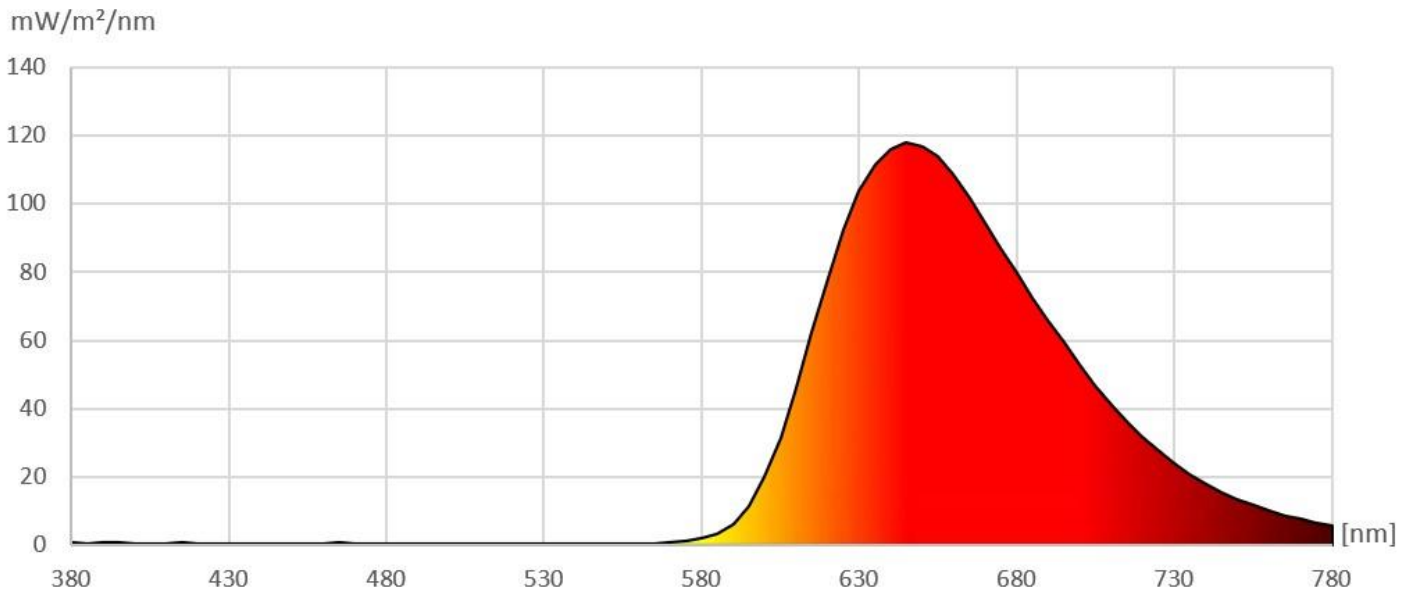

Datasheet

LED-strip specification

LED-strip type:
LS24R512XCOBXILX

Description:
**LuxaLight COB LED-strip Red Indoor
(24 Volt, 512 LEDs, COB, IP20)**

Date:
14-09-2022

Page 1 of 4

Basic Parameters	
LED Type	COB
Color	Red
Viewing Angle (θ)	120 \pm 5°
LED Qty	512 LEDs/ mtr
IP grade	IP20
Dimensions	1000 * 10 * 3mm
Weight	25g ~ 35g/ meter
Mounting	3M tape VHB4905
Lifespan	70,000hours
LB Value	L80B10
BIN	3 SDCM
Warranty	5 Years

Wires & connection length	
Wires	UL1007 20# 150mm
Length per segment	31,25mm
LEDs / segment	16
Standard length on a reel	10m

Luminous Flux (Lumen/Meter)	
Red	180 Lumen

Wavelength/ Color Temperature	(nm/k)
Red	620~630 nm

CIE1931 Red:

Optical Characteristics Curve:

Wavelength Red:

The Materials of PCB:

Conducting Tracks: Cu, 35um thickness, double sided.

Solderings:

Solder Alloy: 99.3 Sn, 0.7 Cu,

Melting Temperature: 227°C