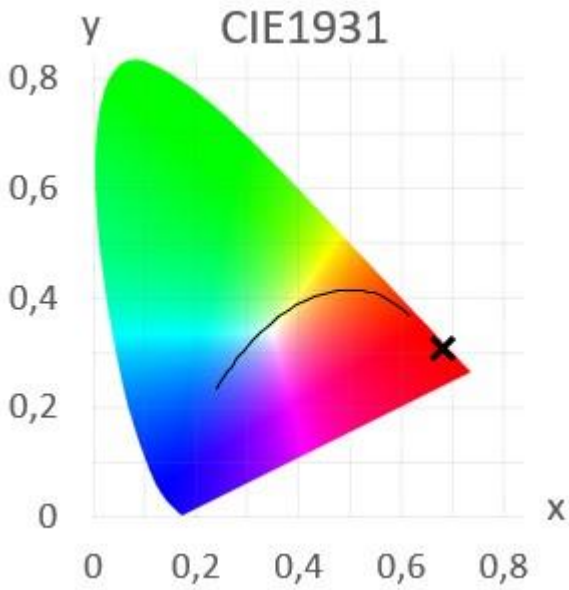

Datasheet

LED-strip specification

LED-strip type:
LS24R512XCOBXILX

Description:
**LuxaLight COB LED-strip Red Indoor
(24 Volt, 512 LEDs, COB, IP20)**

Date:
14-09-2022

Page 1 of 4

Basic Parameters	
LED Type	COB
Color	Red
Viewing Angle (θ)	120 \pm 5°
LED Qty	512 LEDs/ mtr
IP grade	IP20
Dimensions	1000 * 10 * 3mm
Weight	25g ~ 35g/ meter
Mounting	3M tape VHB4905
Lifespan	70,000hours
LB Value	L80B10
BIN	3 SDCM
Warranty	5 Years

Wires & connection length	
Wires	UL1007 20# 150mm
Length per segment	31,25mm
LEDs / segment	16
Standard length on a reel	10m

Luminous Flux (Lumen/Meter)	
Red	180 Lumen

Wavelength/ Color Temperature	(nm/k)
Red	620~630 nm

CIE1931 Red:

Optical Characteristics Curve:

Wavelength Red:

The Materials of PCB:

Conducting Tracks: Cu, 35um thickness, double sided.

Solderings:

Solder Alloy: 99.3 Sn, 0.7 Cu,

Melting Temperature: 227°C