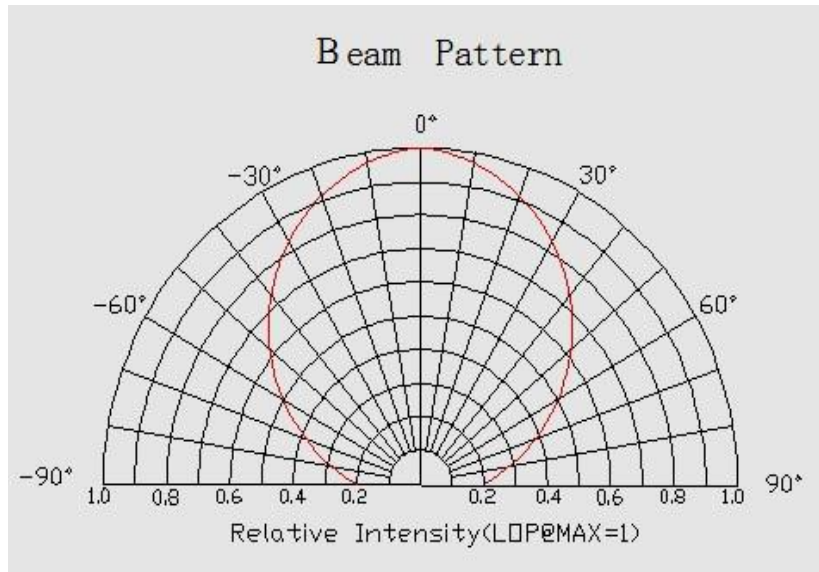

Datasheet

LED-strip specification

LED-strip type:
LS24R512XCOBXILX

Description:
**LuxaLight COB LED-strip Red Indoor
(24 Volt, 512 LEDs, COB, IP20)**

Date:
14-09-2022

Page 1 of 4

Basic Parameters	
LED Type	COB
Color	Red
Viewing Angle (θ)	120 \pm 5°
LED Qty	512 LEDs/ mtr
IP grade	IP20
Dimensions	1000 * 10 * 3mm
Weight	25g ~ 35g/ meter
Mounting	3M tape VHB4905
Lifespan	70,000hours
LB Value	L80B10
BIN	3 SDCM
Warranty	5 Years

Wires & connection length	
Wires	UL1007 20# 150mm
Length per segment	31,25mm
LEDs / segment	16
Standard length on a reel	10m

Luminous Flux (Lumen/Meter)	
Red	180 Lumen

Wavelength/ Color Temperature	(nm/k)
Red	620~630 nm

CIE1931 Red:

Optical Characteristics Curve:

Wavelength Red:

The Materials of PCB:

Conducting Tracks: Cu, 35um thickness, double sided.

Solderings:

Solder Alloy: 99.3 Sn, 0.7 Cu,

Melting Temperature: 227°C