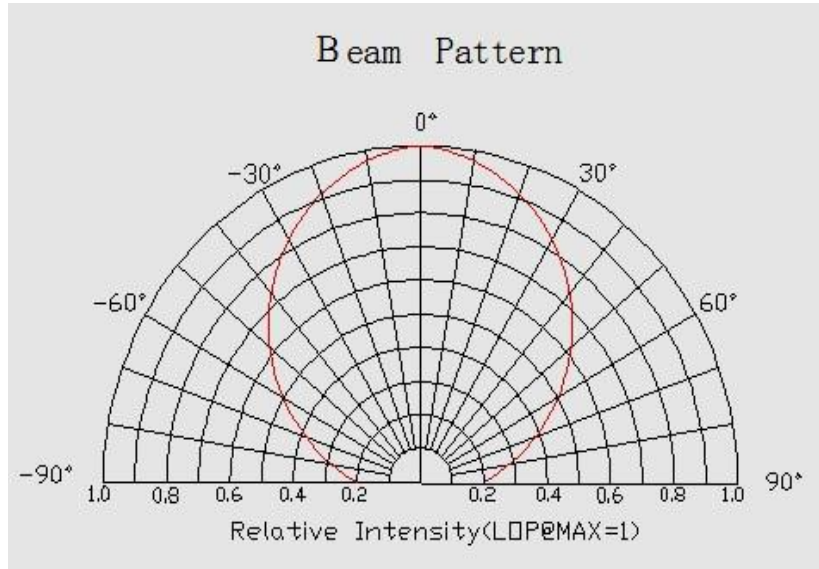

<b>Basic Parameters</b>	
LED Type	COB
Color	Red
Viewing Angle ( $\theta$ )	120 $\pm$ 5°
LED Qty	512 LEDs/ mtr
IP grade	IP64 Silicone
Dimensions	1000 * 10 * 4mm
Weight	35g ~ 50g/ meter
Mounting	3M VHB4905
Lifespan	70,000hours
LB Value	L80B10
BIN	3 SDCM
Warranty	5 Years

<b>Wires &amp; connection length</b>	
Wires	UL1007 20# 150mm
Length per segment	62,5mm
LEDs / segment	32
Standard length on a reel	10m

<b>Luminous Flux (Lumen/Meter)</b>	
Red	180 Lumen

<b>Wavelength/ Color Temperature (nm/k)</b>	
Red	620~630 nm

**CIE1931 Red:**

**Optical Characteristics Curve:**

**Wavelength Red:**

**The Materials of PCB:**

Conducting Tracks: Cu, 35um thickness, double sided.

**Solderings:**

Solder Alloy: 99.3 Sn, 0.7 Cu,

Melting Temperature: 227°C