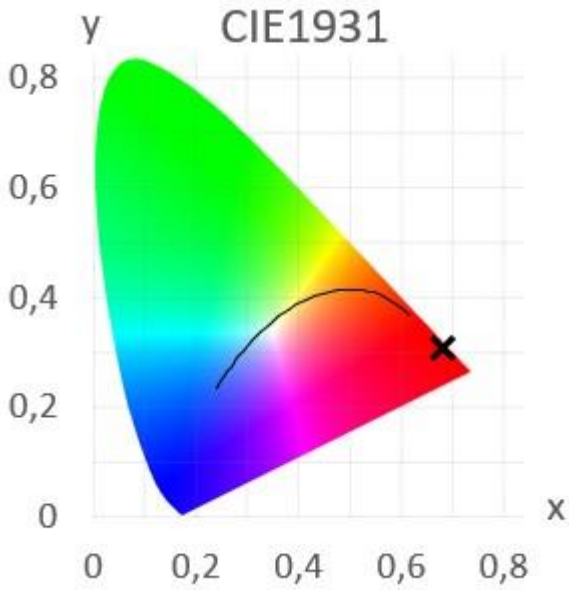

CIE1931 Red: