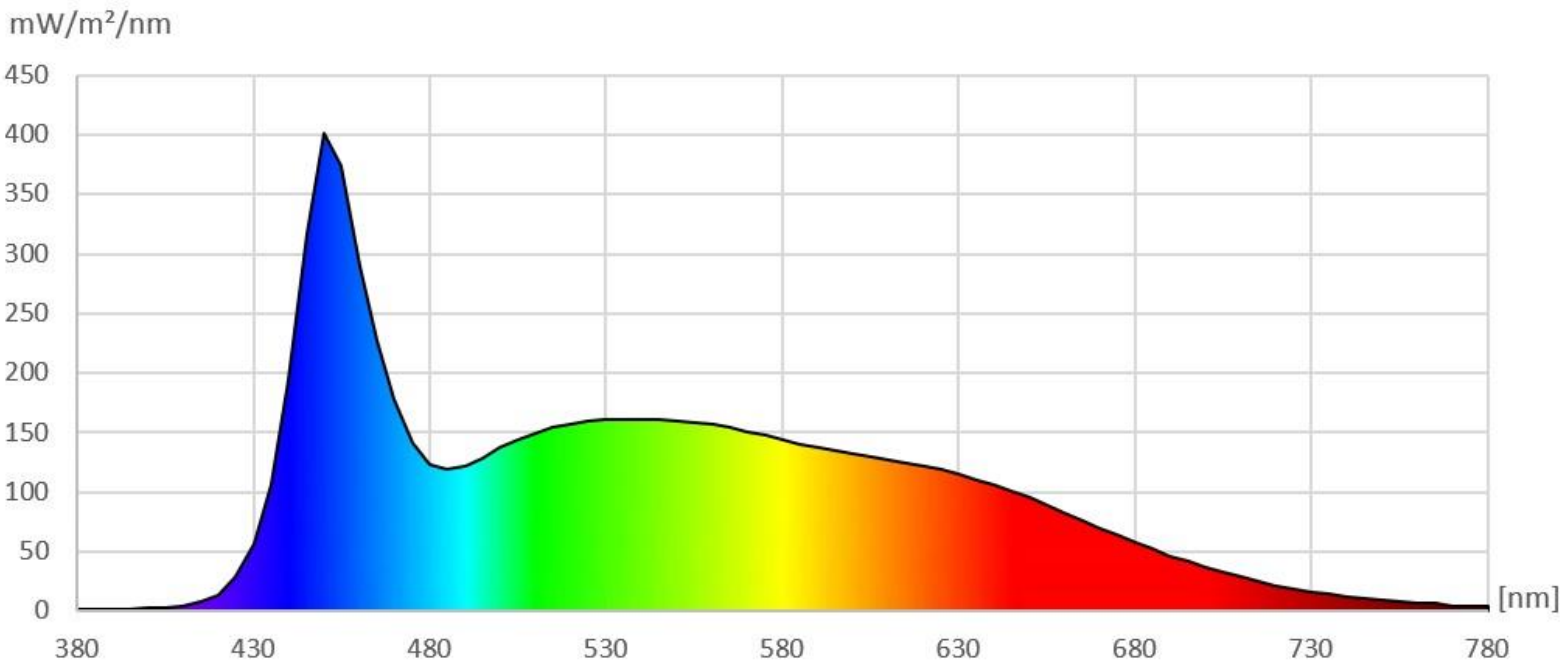

<b>Basic Parameters</b>	
LED Type	2835 SMD
CRI	≥ 95 Ra
LED Qty	140 LEDs/ mtr
IP grade	IP68 Silicone
Dimensions	1000 * 12 * 5 mm
Weight	75g ~ 90g/ meter
Mounting	3M VHB4905
Lifespan	70,000hours
LB Value	L90B50
BIN	3 SDCM
Warranty	5 Years

<b>Wires &amp; connection length</b>	
Wires	UL1007 20# 150mm
Length per segment	50mm
LEDs / segment	7
Standard length on a reel	10m

<b>Lighting Specifications</b>	
Luminous Flux	593 lm
Wavelength	7900~8100k Cold White
Viewing Angle (θ)	120 ±5°
PPFD at 10cm	182 μmol/s*m <sup>2</sup>
PPFD at 20cm	65 μmol/s*m <sup>2</sup>
PPFD at 30cm	34 μmol/s*m <sup>2</sup>

**CIE1931 Cool White:**

**Optical Characteristics Curve:**

**Wavelength Cool White:**

**The Materials of PCB:**

Conducting Tracks: Cu, 35um thickness, double sided.

**Solderings:**

Solder Alloy: 99.3 Sn, 0.7 Cu,