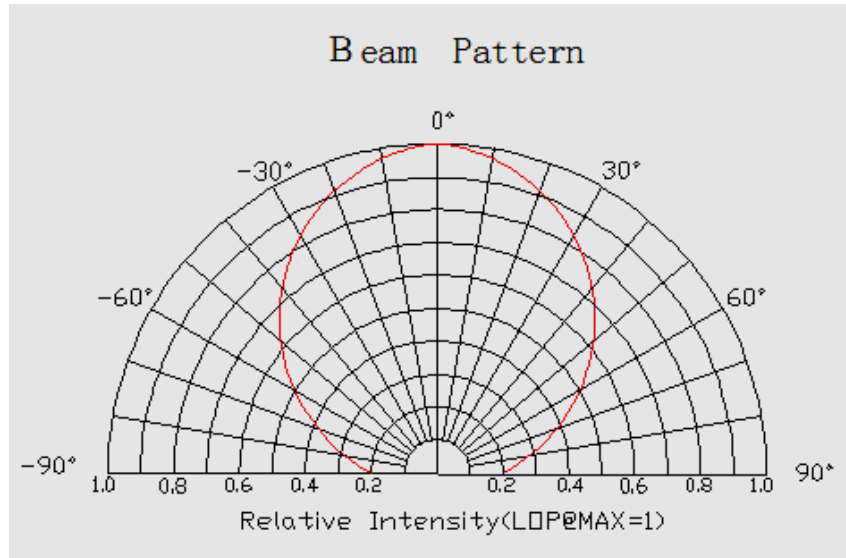

Optical Characteristics Curve: