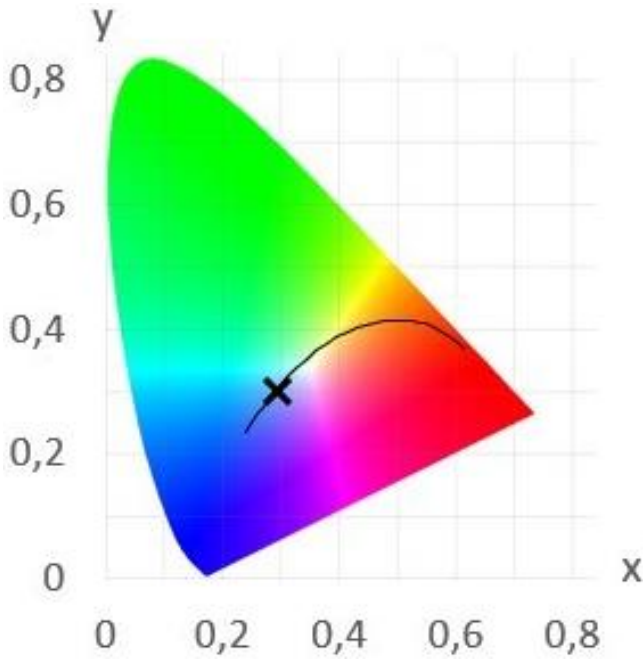

CIE1931 Cool White: