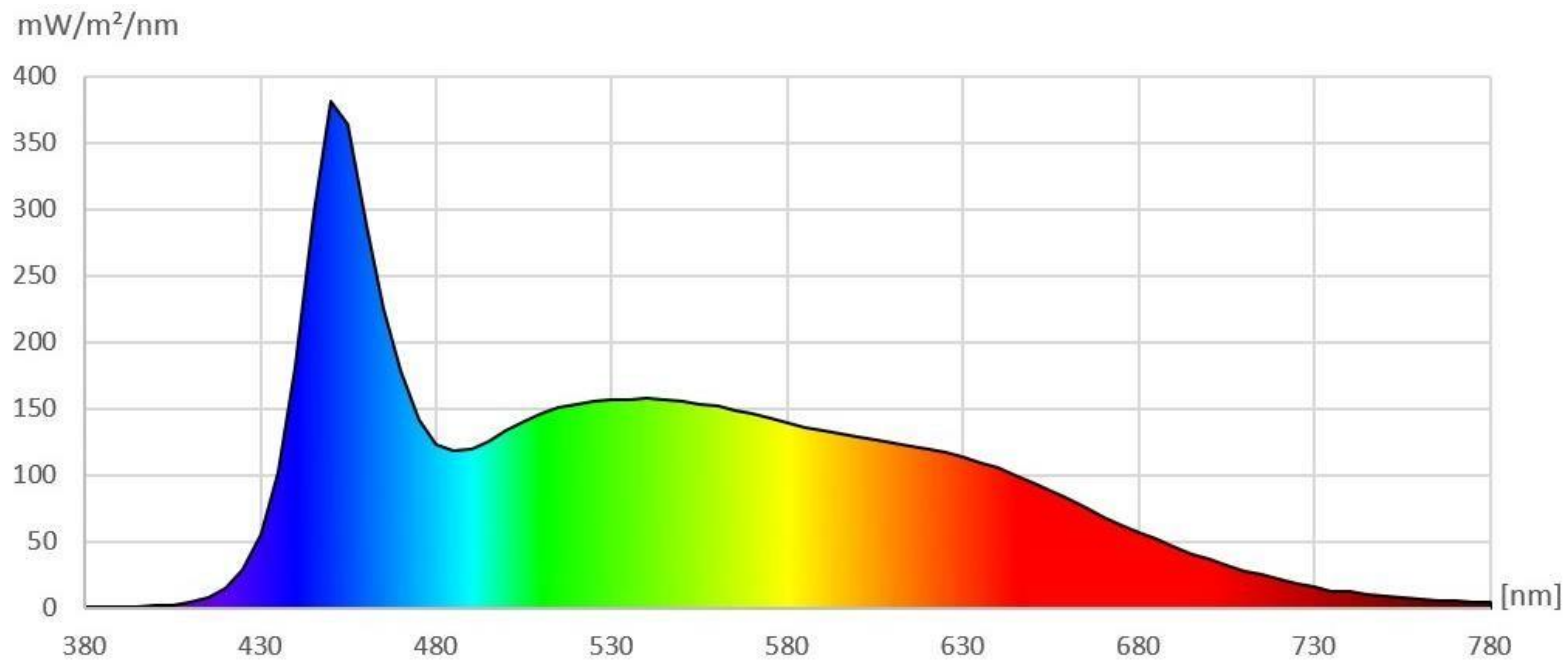

Basic Parameters	
LED Type	2835 SMD
CRI	≥ 95 Ra
Viewing Angle (θ)	120 ±5°
LED Qty	140 LEDs/ mtr
Dimensions	1000 * 10 * 4mm
Mounting	3M tape VHB4905
Weight	35g ~ 50g/ meter
Lifespan	70,000hours
LB Value	L90B50
BIN	3 SDCM
Warranty	5 Years

Wires & connection length	
Wires	UL1007 20# 150mm
Length per segment	50mm
LEDs / segment	7
Standard length on a reel	10m

Lighting Specifications	
Luminous Flux	3100 Lumen
Color Temperature	7900 ~ 8100K Warm White
Viewing Angle (θ)	120 ±5°
PPFD at 10cm	182 μmol/s*m <sup>2</sup>
PPFD at 20cm	65 μmol/s*m <sup>2</sup>
PPFD at 30cm	34 μmol/s*m <sup>2</sup>

**CIE1931 Cool White:**

**Optical Characteristics Curve:**

**Wavelength Cool White:**

**The Materials of PCB:**

Conducting Tracks: Cu, 35um thickness, double sided.

**Solderings:**

Solder Alloy: 99.3 Sn, 0.7 Cu,