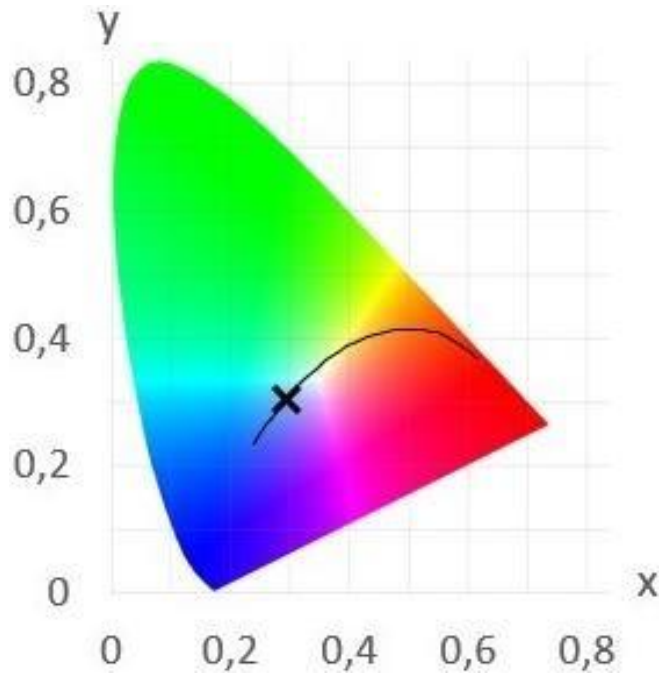

CIE1931 Cool White: