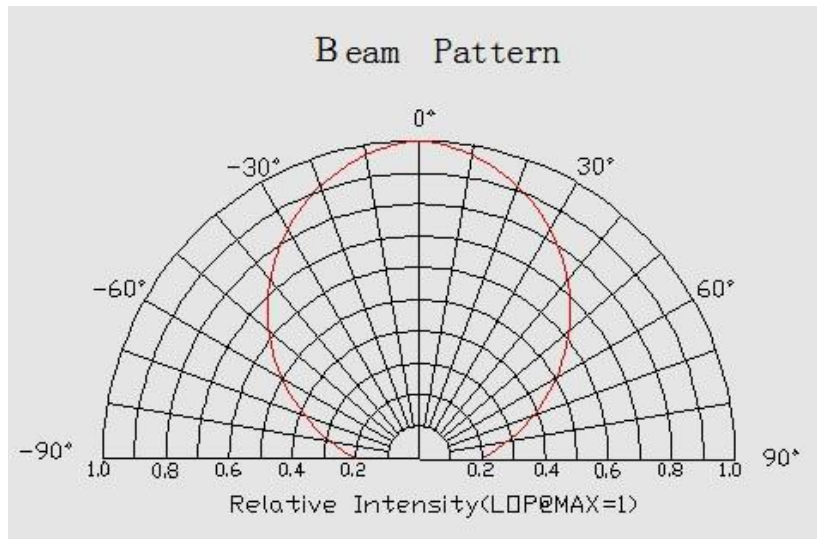

Optical Characteristics Curve: