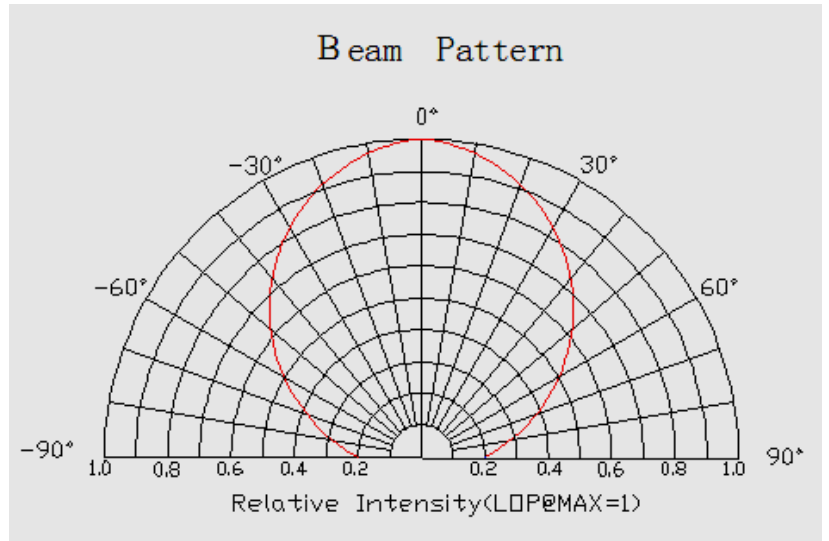

Datasheet

LED-strip specification

LED-strip type:
LS24B140X2835WLX

Description:
**LuxaLight LED-strip 24V Blue Waterproof 2835
(24 Volt, 140 LEDs, 2835, IP68)**

Date:
14-09-2022

Page 1 of 4

Basic Parameters	
LED Type	2835 SMD
LED Qty	140 LEDs/ mtr
IP grade	IP68 Silicone
Dimensions	1000 * 12 * 5mm
Weight	75g ~ 90g/ meter
Mounting	3M VHB4905
Lifespan	70,000hours
LB Value	L90B50
BIN	3 SDCM
Warranty	5 Years

Wires & connection length	
Wires	UL1007 20# 150mm
Length per segment	50mm
LEDs / segment	7
Standard length on a reel	10m

Lighting Specifications	
Luminous Flux	1608 lm
Wavelength	455~470 nm Blue
Viewing Angle (θ)	120 ±5°
PPFD at 10cm	128 μmol/s*m ²
PPFD at 20cm	46 μmol/s*m ²
PPFD at 30cm	26 μmol/s*m ²

CIE1931 Blue:

Optical Characteristics Curve:

Wavelength Blue:

The Materials of PCB:

Conducting Tracks: Cu, 35um thickness, double sided.

Solderings:

Solder Alloy: 99.3 Sn, 0.7 Cu,

Melting Temperature: 227°C