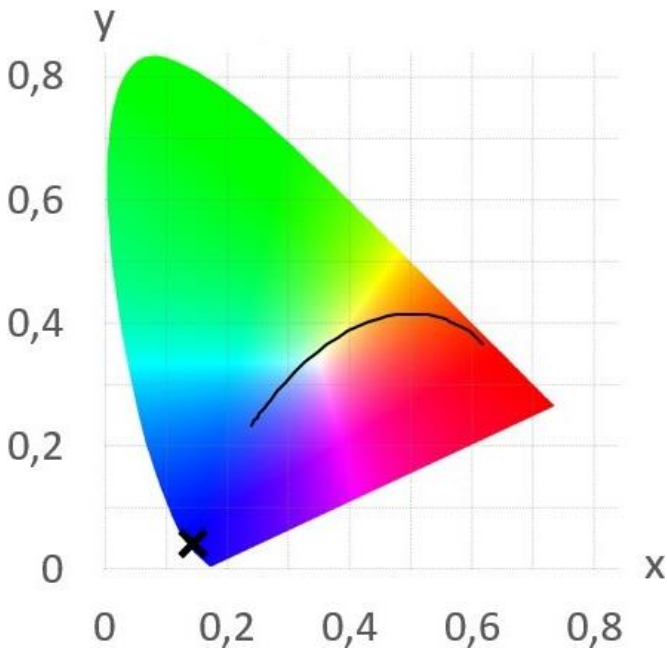

CIE1931 Blue: