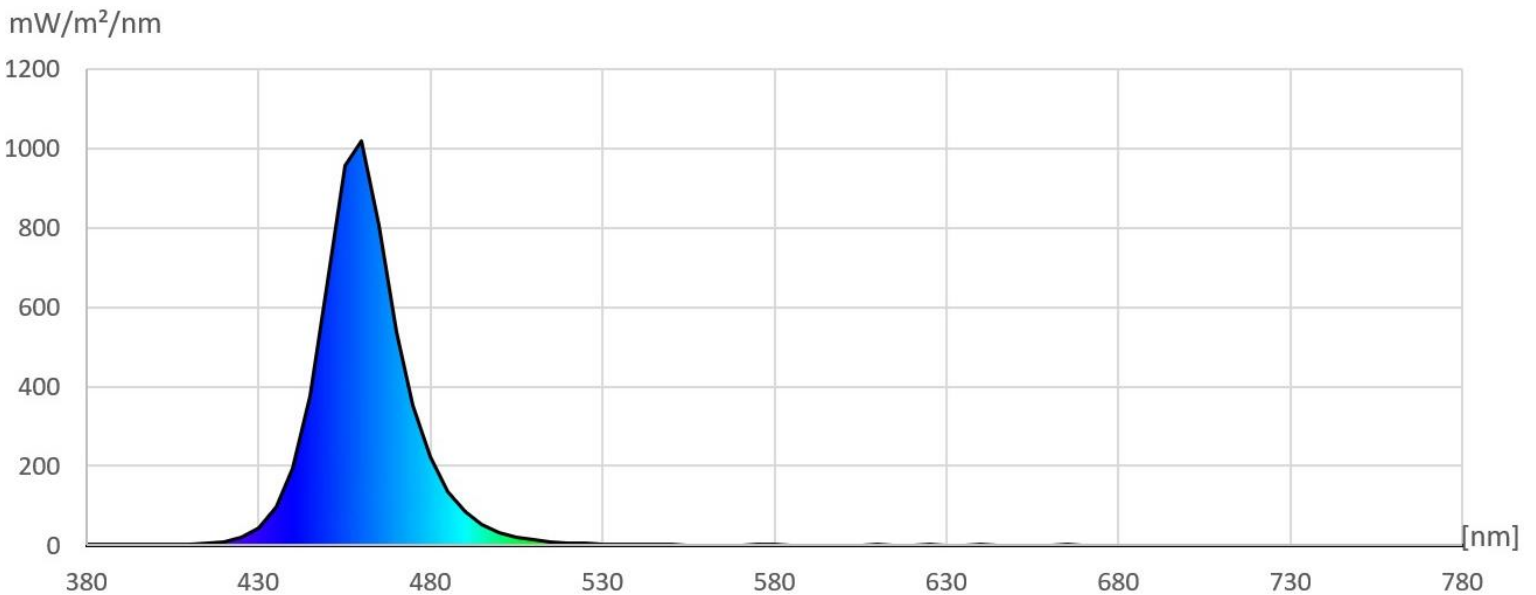

Datasheet

LED-strip specification

LED-strip type:
LS24B140X2835WLX

Description:
**LuxaLight LED-strip 24V Blue Waterproof 2835
(24 Volt, 140 LEDs, 2835, IP68)**

Date:
14-09-2022

Page 1 of 4

Basic Parameters	
LED Type	2835 SMD
LED Qty	140 LEDs/ mtr
IP grade	IP68 Silicone
Dimensions	1000 * 12 * 5mm
Weight	75g ~ 90g/ meter
Mounting	3M VHB4905
Lifespan	70,000hours
LB Value	L90B50
BIN	3 SDCM
Warranty	5 Years

Wires & connection length	
Wires	UL1007 20# 150mm
Length per segment	50mm
LEDs / segment	7
Standard length on a reel	10m

Lighting Specifications	
Luminous Flux	1608 lm
Wavelength	455~470 nm Blue
Viewing Angle (θ)	120 ±5°
PPFD at 10cm	128 μmol/s*m ²
PPFD at 20cm	46 μmol/s*m ²
PPFD at 30cm	26 μmol/s*m ²

CIE1931 Blue:

Optical Characteristics Curve:

Wavelength Blue:

The Materials of PCB:

Conducting Tracks: Cu, 35um thickness, double sided.

Solderings:

Solder Alloy: 99.3 Sn, 0.7 Cu,

Melting Temperature: 227°C