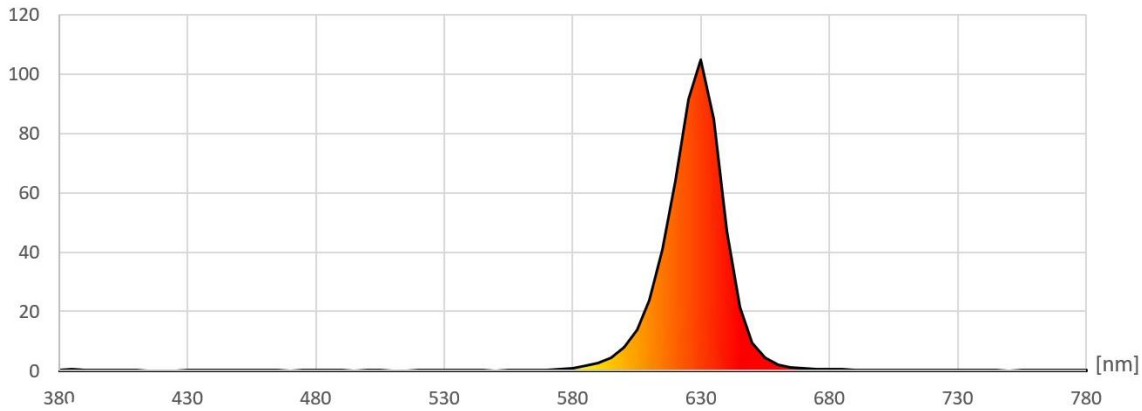

Datasheet

LED-strip specification

LED-strip type:
LS30RGB60X5050WLX

Description:
**LuxaLight LED-strip 30V Full Color RGB Waterproof 5050
(30 Volt, 60 LEDs, 5050, IP68)**

Date:
14-09-2022

Page 1 of 5

Basic Parameters	
LED Type	5050 SMD
Color	RGB
Viewing Angle (θ)	120 ±5°
LED Qty	60 LEDs/ mtr
IP grade	IP68 Silicone
Dimensions	1000 * 12 * 5m
Weight	75 ~ 90g/ meter
Lifespan	70,000 hours
LB Value	L80B50
BIN	3 SDCM
Warranty	5 Years

Wires & connection length	
Wires	UL1007 20# 150mm
Length per segment	100mm
LEDs / segment	6
Standard length on a reel	10m

Luminous Flux (Lumen/Meter)	
Red	200 Lumen
Green	290 Lumen
Blue	185 Lumen

Wavelength/ Color Temperature	(nm/k)
Red	620~630 nm
Green	510~525 nm
Blue	455~470 nm

CIE1931 RED:

Optical Characteristics Curve:

CIE1931 GREEN:

CIE1931 BLUE:

Wavelength RED:

mW/m²/nm

Wavelength GREEN:

mW/m²/nm