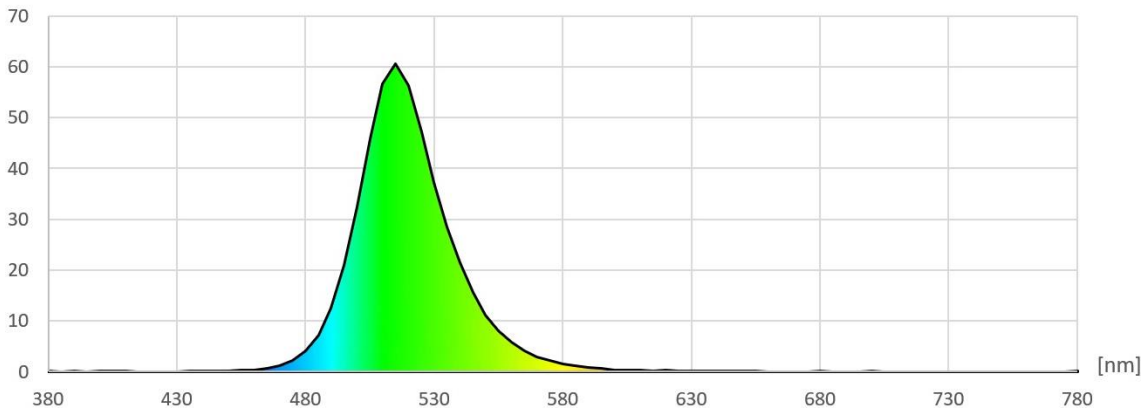

Datasheet

LED-strip specification

LED-strip type:
LS30RGB60X5050WLX

Description:
**LuxaLight LED-strip 30V Full Color RGB Waterproof 5050
(30 Volt, 60 LEDs, 5050, IP68)**

Date:
14-09-2022

Page 1 of 5

Basic Parameters	
LED Type	5050 SMD
Color	RGB
Viewing Angle (θ)	120 ±5°
LED Qty	60 LEDs/ mtr
IP grade	IP68 Silicone
Dimensions	1000 * 12 * 5m
Weight	75 ~ 90g/ meter
Lifespan	70,000 hours
LB Value	L80B50
BIN	3 SDCM
Warranty	5 Years

Wires & connection length	
Wires	UL1007 20# 150mm
Length per segment	100mm
LEDs / segment	6
Standard length on a reel	10m

Luminous Flux (Lumen/Meter)	
Red	200 Lumen
Green	290 Lumen
Blue	185 Lumen

Wavelength/ Color Temperature	(nm/k)
Red	620~630 nm
Green	510~525 nm
Blue	455~470 nm

CIE1931 RED:

Optical Characteristics Curve:

CIE1931 GREEN:

CIE1931 BLUE:

Wavelength RED:

mW/m²/nm

Wavelength GREEN:

mW/m²/nm