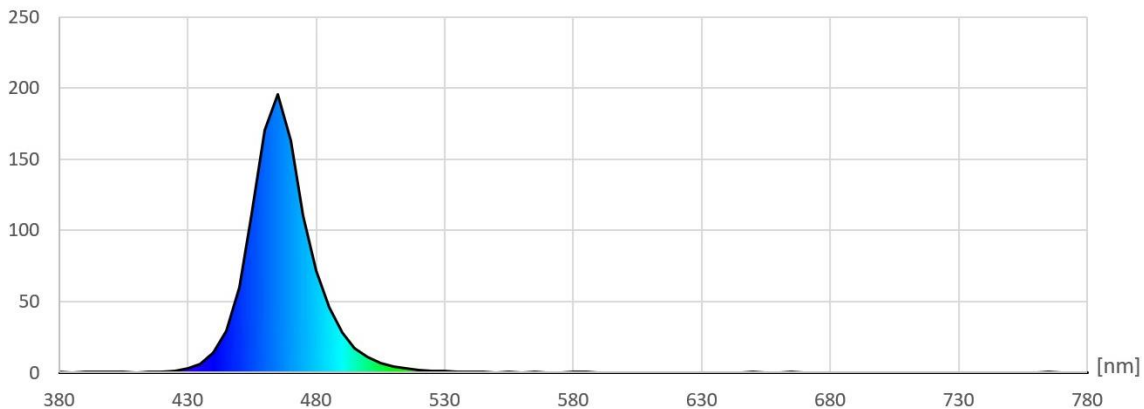

Wavelength BLUE:

mW/m²/nm