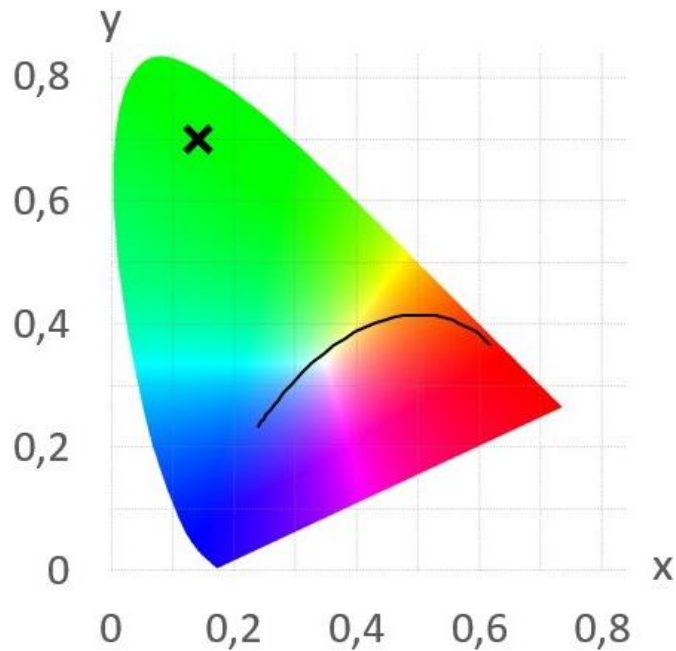

Datasheet

LED-strip specification

LED-strip type:
LS30RGB60X5050WLX

Description:
**LuxaLight LED-strip 30V Full Color RGB Waterproof 5050
(30 Volt, 60 LEDs, 5050, IP68)**

Date:
14-09-2022

Page 1 of 5

Basic Parameters	
LED Type	5050 SMD
Color	RGB
Viewing Angle (θ)	120 ±5°
LED Qty	60 LEDs/ mtr
IP grade	IP68 Silicone
Dimensions	1000 * 12 * 5m
Weight	75 ~ 90g/ meter
Lifespan	70,000 hours
LB Value	L80B50
BIN	3 SDCM
Warranty	5 Years

Wires & connection length	
Wires	UL1007 20# 150mm
Length per segment	100mm
LEDs / segment	6
Standard length on a reel	10m

Luminous Flux (Lumen/Meter)	
Red	200 Lumen
Green	290 Lumen
Blue	185 Lumen

Wavelength/ Color Temperature	(nm/k)
Red	620~630 nm
Green	510~525 nm
Blue	455~470 nm

CIE1931 RED:

Optical Characteristics Curve:

CIE1931 GREEN:

CIE1931 BLUE:

Wavelength RED:

mW/m²/nm

Wavelength GREEN:

mW/m²/nm