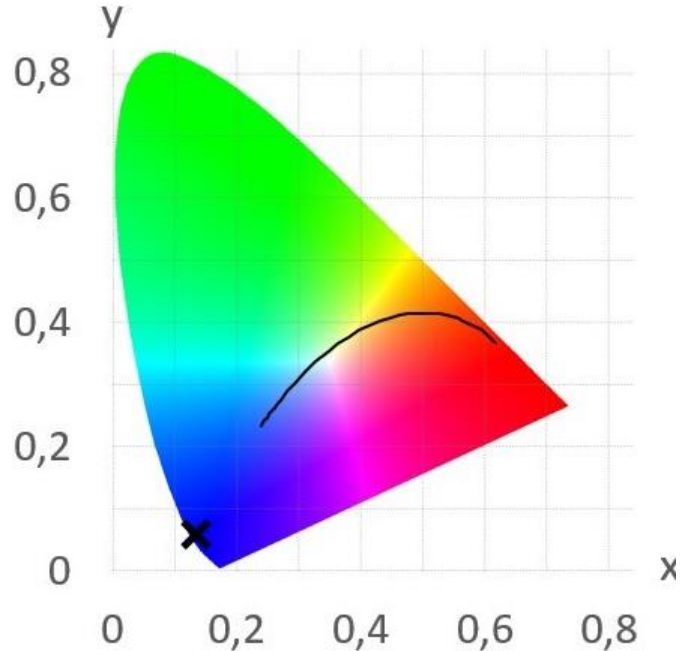

Wires & connection length	
Wires	UL1007 20# 150mm
Length per segment	100mm
LEDs / segment	6
Standard length on a reel	10m

Luminous Flux (Lumen/Meter)	
Red	200 Lumen
Green	290 Lumen
Blue	185 Lumen

Wavelength/ Color Temperature	(nm/k)
Red	620~630 nm
Green	510~525 nm
Blue	455~470 nm

CIE1931 RED:

Optical Characteristics Curve:

CIE1931 GREEN:

CIE1931 BLUE:

Wavelength RED:

mW/m²/nm

Wavelength GREEN:

mW/m²/nm

Wavelength BLUE:

mW/m²/nm

The Materials of PCB:

Conducting Tracks: Cu, 35um thickness, double sided.

Solderings:

Solder Alloy: 99.3 Sn, 0.7 Cu,

Melting Temperature: 227°C

No SVHC (Jan 2021)