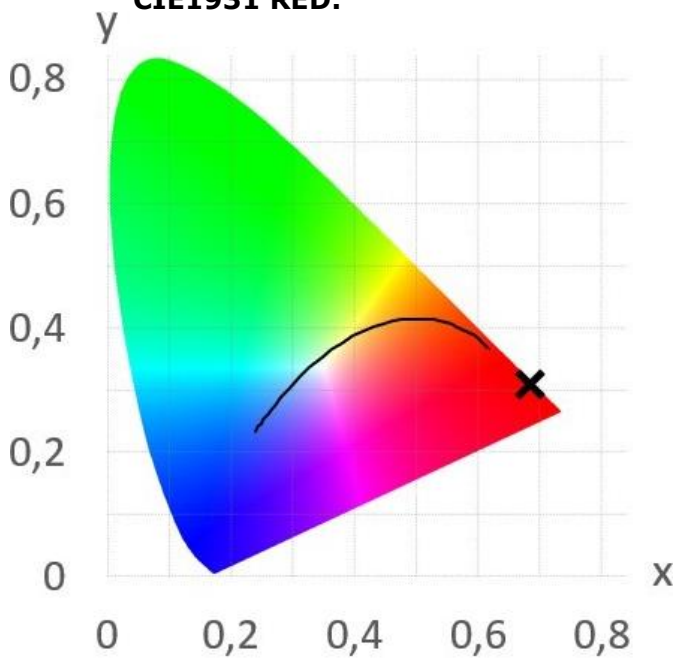

Datasheet

LED-strip specification

LED-strip type:
LS30RGB60X5050WLX

Description:
**LuxaLight LED-strip 30V Full Color RGB Waterproof 5050
(30 Volt, 60 LEDs, 5050, IP68)**

Date:
14-09-2022

Page 1 of 5

Basic Parameters	
LED Type	5050 SMD
Color	RGB
Viewing Angle (θ)	120 ±5°
LED Qty	60 LEDs/ mtr
IP grade	IP68 Silicone
Dimensions	1000 * 12 * 5m
Weight	75 ~ 90g/ meter
Lifespan	70,000 hours
LB Value	L80B50
BIN	3 SDCM
Warranty	5 Years

Wires & connection length	
Wires	UL1007 20# 150mm
Length per segment	100mm
LEDs / segment	6
Standard length on a reel	10m

Luminous Flux (Lumen/Meter)	
Red	200 Lumen
Green	290 Lumen
Blue	185 Lumen

Wavelength/ Color Temperature	(nm/k)
Red	620~630 nm
Green	510~525 nm
Blue	455~470 nm

CIE1931 RED:

Optical Characteristics Curve:

CIE1931 GREEN:

CIE1931 BLUE:

Wavelength RED:

mW/m²/nm

Wavelength GREEN:

mW/m²/nm