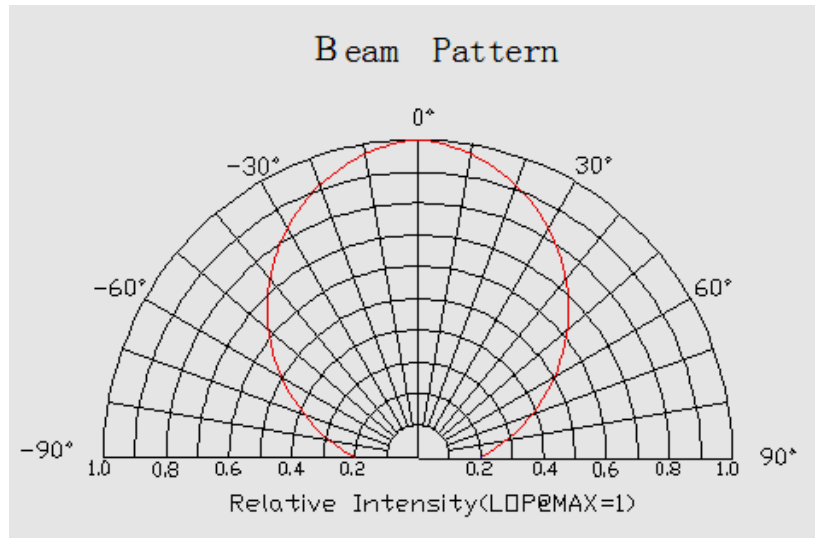

Datasheet

LED-strip specification

LED-strip type:
LS30RGB60X5050WLX

Description:
**LuxaLight LED-strip 30V Full Color RGB Waterproof 5050
(30 Volt, 60 LEDs, 5050, IP68)**

Date:
14-09-2022

Page 1 of 5

Basic Parameters	
LED Type	5050 SMD
Color	RGB
Viewing Angle (θ)	120 ±5°
LED Qty	60 LEDs/ mtr
IP grade	IP68 Silicone
Dimensions	1000 * 12 * 5m
Weight	75 ~ 90g/ meter
Lifespan	70,000 hours
LB Value	L80B50
BIN	3 SDCM
Warranty	5 Years

Wires & connection length	
Wires	UL1007 20# 150mm
Length per segment	100mm
LEDs / segment	6
Standard length on a reel	10m

Luminous Flux (Lumen/Meter)	
Red	200 Lumen
Green	290 Lumen
Blue	185 Lumen

Wavelength/ Color Temperature	(nm/k)
Red	620~630 nm
Green	510~525 nm
Blue	455~470 nm

CIE1931 RED:

Optical Characteristics Curve:

CIE1931 GREEN:

CIE1931 BLUE:

Wavelength RED:

mW/m²/nm

Wavelength GREEN:

mW/m²/nm