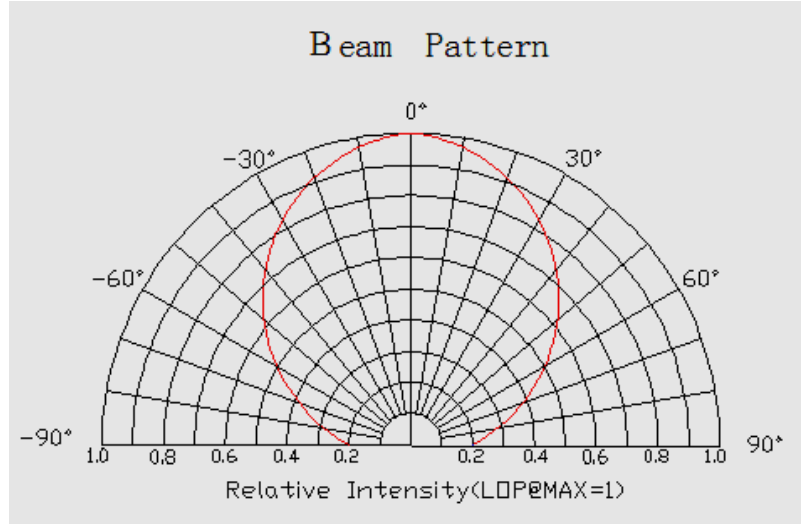

Datasheet

LED-strip specification

LED-strip type:
LS24WSHAPE60X2835ILX

Description:
LuxaLight Shape LED-strip 24V White Indoor 2835
(24 Volt, 60 LEDs, 2835, IP20)

Date:
14-09-2022

Page 1 of 4

Basic Parameters	
LED Type	2835 SMD
Color	White
CRI	≥ 90 Ra
Viewing Angle (θ)	120 ±5°
LED Qty	60 LEDs/ mtr
IP grade	IP20
Dimensions	1000 * 6 * 3mm
Weight	20g ~ 30g/ meter
Lifespan	70,000hours
LB Value	L80B50
BIN	3 SDCM
Warranty	5 Years

Wires & connection length	
Wires	UL1007 20# 150mm
Length per segment	100mm
LEDs / segment	6
Standard length on a reel	10m

Luminous Flux (Lumen/Meter)	
White	≈ 900 Lumen

Wavelength/ Color Temperature (nm/k)	
White	6400 ~ 6600 K

CIE1931 White:

Optical Characteristics Curve:

Wavelength White:

The Materials of PCB:

Conducting Tracks: Cu, 35um thickness, double sided.

Solderings:

Solder Alloy: 99.3 Sn, 0.7 Cu,

Melting Temperature: 227°C