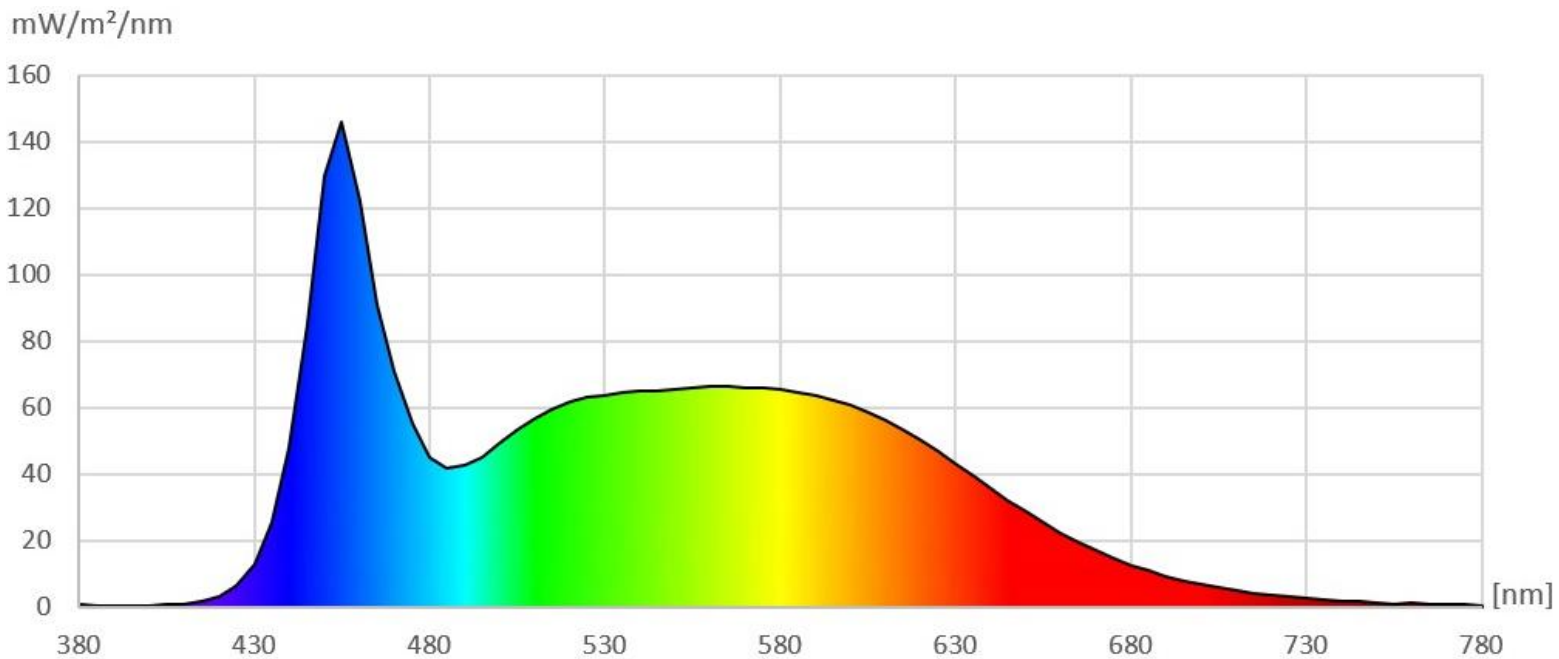

Datasheet

LED-strip specification

LED-strip type:
LS24WSHAPE60X2835ILX

Description:
LuxaLight Shape LED-strip 24V White Indoor 2835
(24 Volt, 60 LEDs, 2835, IP20)

Date:
14-09-2022

Page 1 of 4

Basic Parameters	
LED Type	2835 SMD
Color	White
CRI	≥ 90 Ra
Viewing Angle (θ)	120 ±5°
LED Qty	60 LEDs/ mtr
IP grade	IP20
Dimensions	1000 * 6 * 3mm
Weight	20g ~ 30g/ meter
Lifespan	70,000hours
LB Value	L80B50
BIN	3 SDCM
Warranty	5 Years

Wires & connection length	
Wires	UL1007 20# 150mm
Length per segment	100mm
LEDs / segment	6
Standard length on a reel	10m

Luminous Flux (Lumen/Meter)	
White	≈ 900 Lumen

Wavelength/ Color Temperature (nm/k)	
White	6400 ~ 6600 K

CIE1931 White:

Optical Characteristics Curve:

Wavelength White:

The Materials of PCB:

Conducting Tracks: Cu, 35um thickness, double sided.

Solderings:

Solder Alloy: 99.3 Sn, 0.7 Cu,

Melting Temperature: 227°C