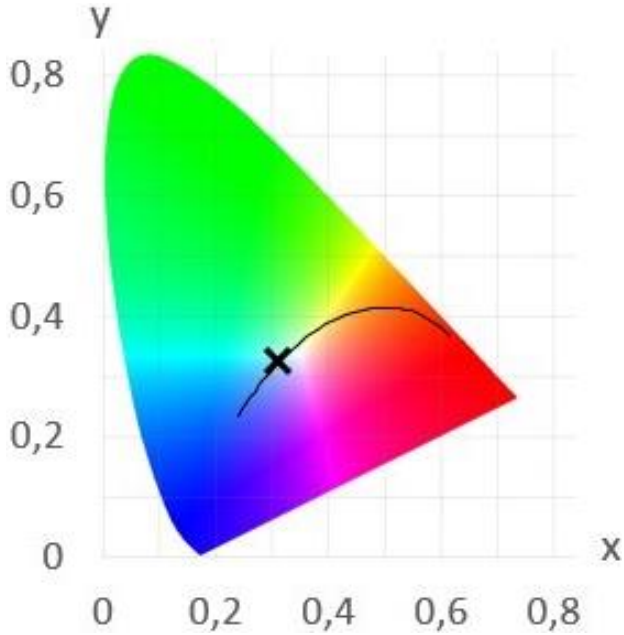

CIE1931 White: