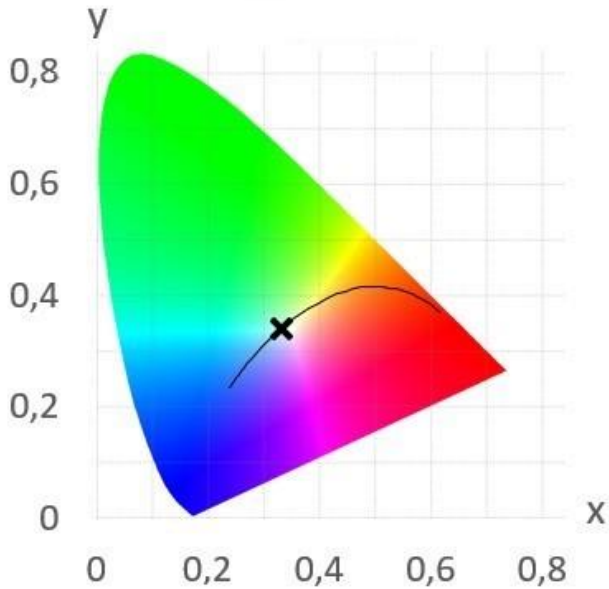

Datasheet

LED-strip specification

LED-strip type:
LS24W120X2835ILX

Description:
**LuxaLight LED-strip 24V White Indoor 5400K
(24 Volt, 120 LEDs, 2835, IP20)**

Date:
14-09-2022

Page 1 of 4

Basic Parameters	
LED Type	2835 SMD
Color	White
CRI	≥ 90 Ra
Viewing Angle (θ)	120 ±5°
LED Qty	120 LEDs/ mtr
IP grade	IP20
Dimensions	1000 * 10 * 3mm
Weight	20g ~ 30g/ meter
Mounting	3M VHB4905
Lifespan	70,000hours
LB Value	L90B50
BIN	3 SDCM
Warranty	5 Years

Wires & connection length	
Wires	UL1007 20# 150mm
Length per segment	50mm
LEDs / segment	6
Standard length on a reel	10m

Luminous Flux (Lumen/Meter)	
White	≈ 2500 Lumen

Wavelength/ Color Temperature (nm/k)	
White	5300~5500 K

CIE1931 White:

Optical Characteristics Curve:

Wavelength White:

The Materials of PCB:

Conducting Tracks: Cu, 35um thickness, double sided.

Solderings:

Solder Alloy: 99.3 Sn, 0.7 Cu,

Melting Temperature: 227°C