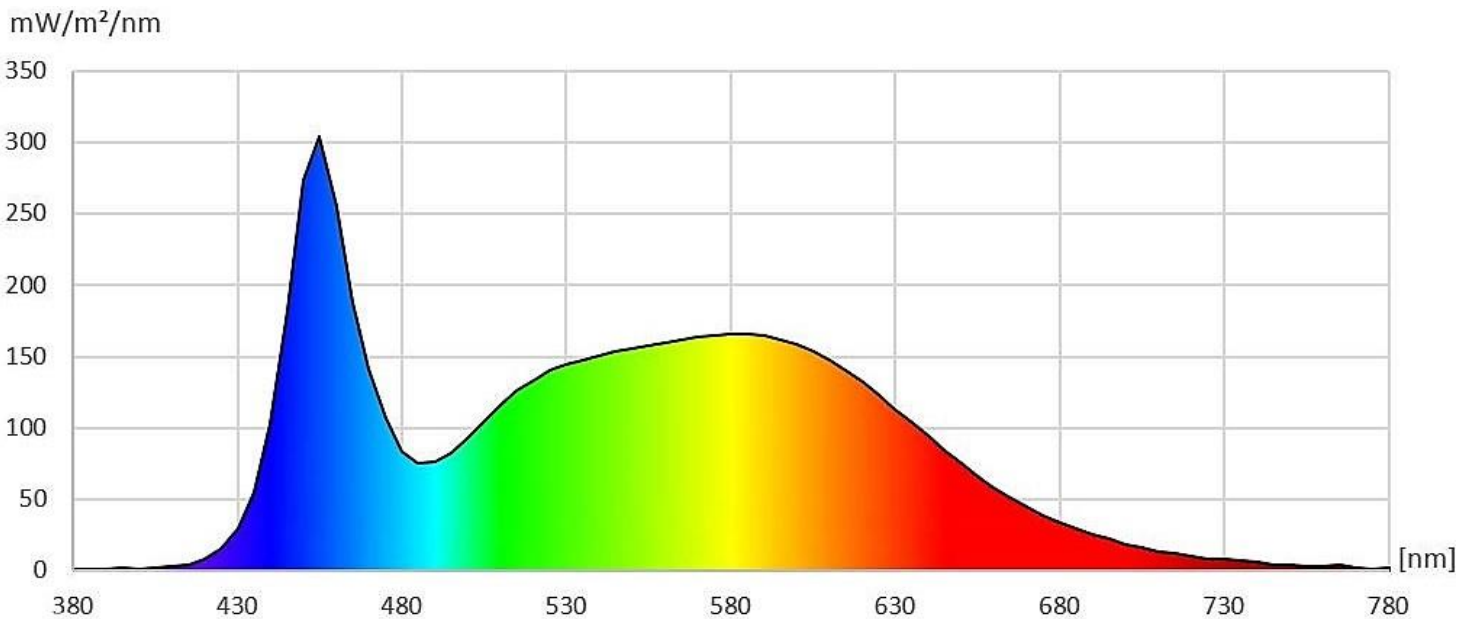

Datasheet

LED-strip specification

LED-strip type:
LS24W120X2835ILX

Description:
**LuxaLight LED-strip 24V White Indoor 5400K
(24 Volt, 120 LEDs, 2835, IP20)**

Date:
14-09-2022

Page 1 of 4

Basic Parameters	
LED Type	2835 SMD
Color	White
CRI	≥ 90 Ra
Viewing Angle (θ)	120 ±5°
LED Qty	120 LEDs/ mtr
IP grade	IP20
Dimensions	1000 * 10 * 3mm
Weight	20g ~ 30g/ meter
Mounting	3M VHB4905
Lifespan	70,000hours
LB Value	L90B50
BIN	3 SDCM
Warranty	5 Years

Wires & connection length	
Wires	UL1007 20# 150mm
Length per segment	50mm
LEDs / segment	6
Standard length on a reel	10m

Luminous Flux (Lumen/Meter)	
White	≈ 2500 Lumen

Wavelength/ Color Temperature (nm/k)	
White	5300~5500 K

CIE1931 White:

Optical Characteristics Curve:

Wavelength White:

The Materials of PCB:

Conducting Tracks: Cu, 35um thickness, double sided.

Solderings:

Solder Alloy: 99.3 Sn, 0.7 Cu,

Melting Temperature: 227°C