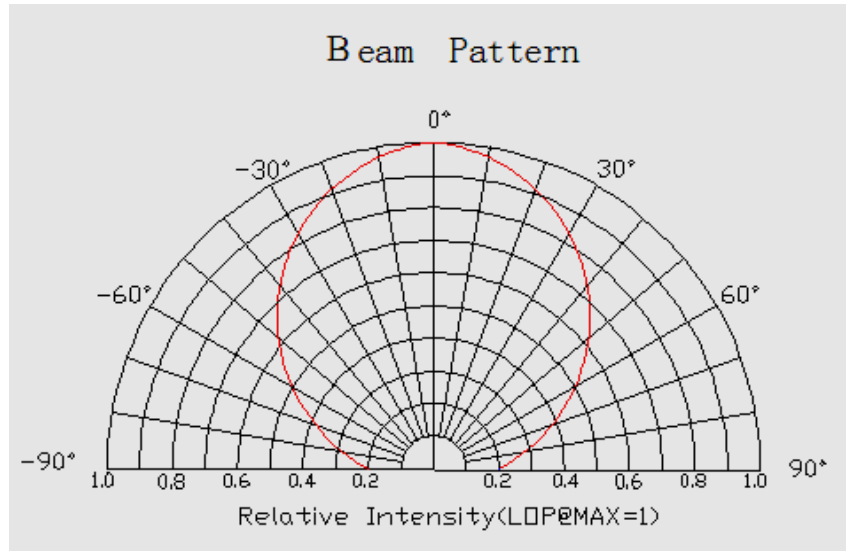

Datasheet

LED-strip specification

LED-strip type:
LS24W120X2835ILX

Description:
**LuxaLight LED-strip 24V White Indoor 5400K
(24 Volt, 120 LEDs, 2835, IP20)**

Date:
14-09-2022

Page 1 of 4

Basic Parameters	
LED Type	2835 SMD
Color	White
CRI	≥ 90 Ra
Viewing Angle (θ)	120 ±5°
LED Qty	120 LEDs/ mtr
IP grade	IP20
Dimensions	1000 * 10 * 3mm
Weight	20g ~ 30g/ meter
Mounting	3M VHB4905
Lifespan	70,000hours
LB Value	L90B50
BIN	3 SDCM
Warranty	5 Years

Wires & connection length	
Wires	UL1007 20# 150mm
Length per segment	50mm
LEDs / segment	6
Standard length on a reel	10m

Luminous Flux (Lumen/Meter)	
White	≈ 2500 Lumen

Wavelength/ Color Temperature (nm/k)	
White	5300~5500 K

CIE1931 White:

Optical Characteristics Curve:

Wavelength White:

The Materials of PCB:

Conducting Tracks: Cu, 35um thickness, double sided.

Solderings:

Solder Alloy: 99.3 Sn, 0.7 Cu,

Melting Temperature: 227°C