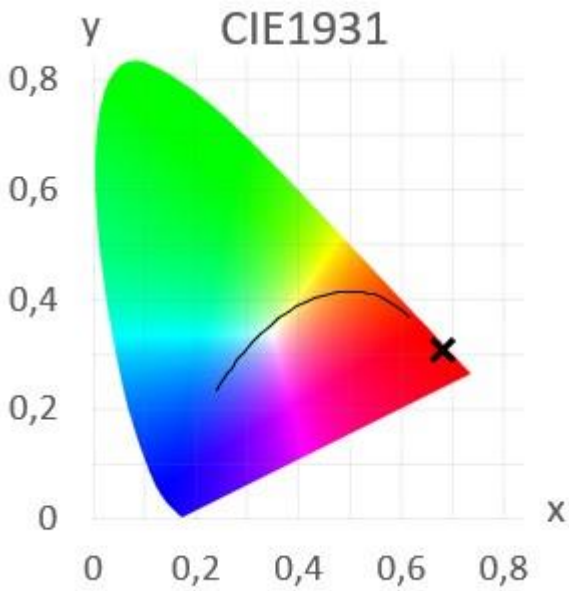

CIE1931 Red: