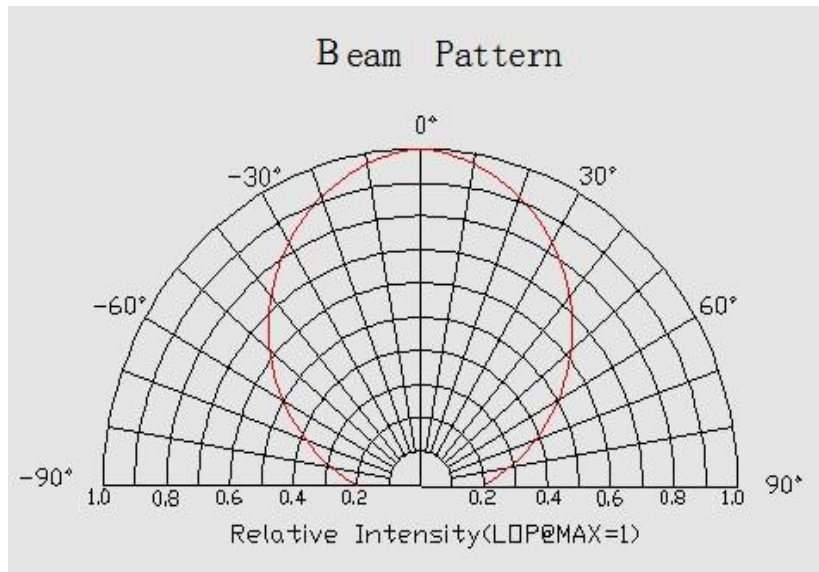

Basic Parameters	
LED Type	COB
Color	Red
Viewing Angle ( $\theta$ )	120 $\pm$ 5°
LED Qty	512 LEDs/ mtr
IP grade	IP64 Silicone
Dimensions	1000 * 10 * 4mm
Weight	35g ~ 50g/ meter
Mounting	3M VHB4905
Lifespan	70,000hours
LB Value	L80B10
BIN	3 SDCM
Warranty	5 Years

Wires & connection length	
Wires	UL1007 20# 150mm
Length per segment	50mm
LEDs / segment	24
Standard length on a reel	10m

Luminous Flux (Lumen/Meter)	
Red	180 Lumen

Wavelength/ Color Temperature (nm/k)	
Red	620~630 nm

**CIE1931 Red:**

**Optical Characteristics Curve:**

**Wavelength Red:**

**The Materials of PCB:**

Conducting Tracks: Cu, 35um thickness, double sided.

**Solderings:**

Solder Alloy: 99.3 Sn, 0.7 Cu,  
Melting Temperature: 227°C  
No SVHC (Jan 2021)