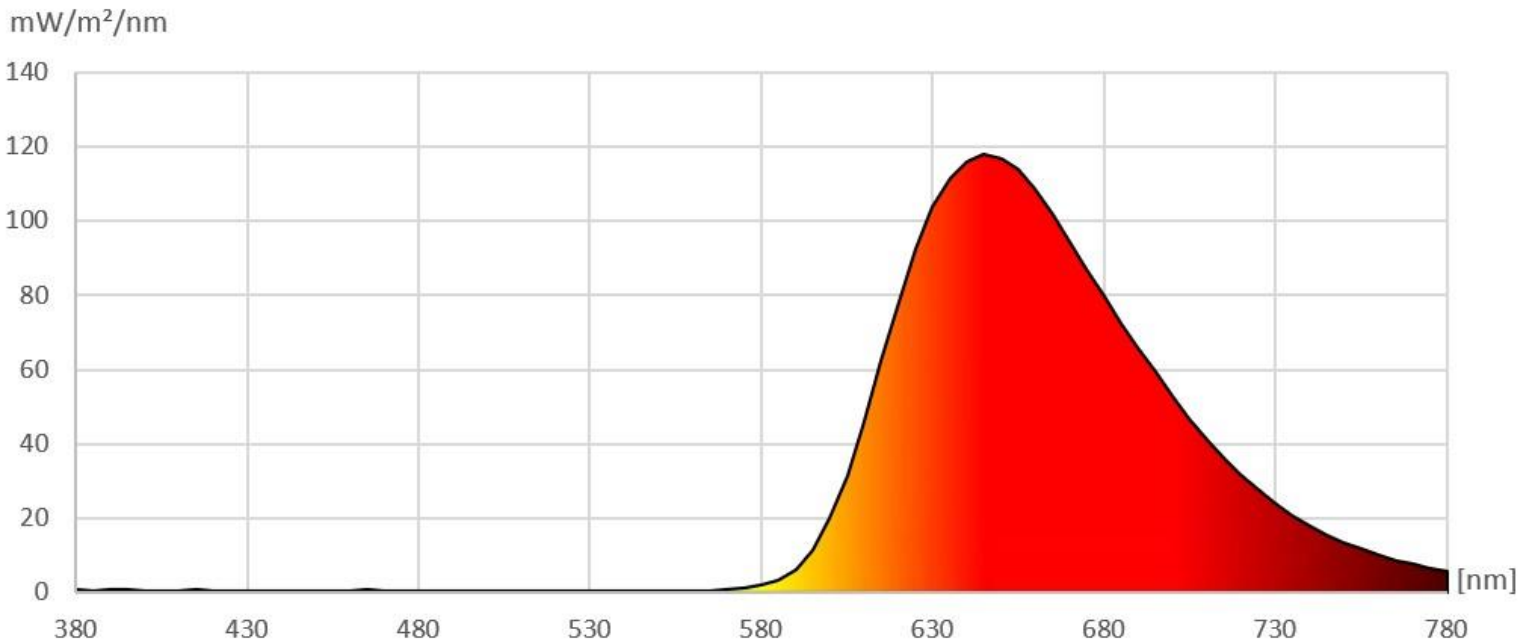

Wavelength Red: