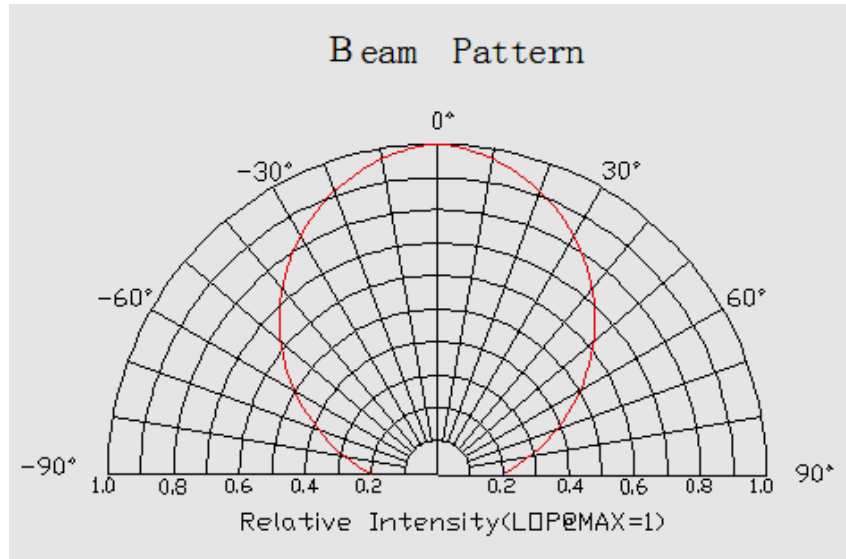

Basic Parameters	
LED Type	COB
Color	Blue
Viewing Angle (θ)	120 ±5°
LED Qty	512 LEDs/ mtr
IP grade	IP64 Silicone
Dimensions	1000 * 10 * 4mm
Weight	35g ~ 50g/ meter
Mounting	3M VHB4905
Lifespan	70,000hours
LB Value	L80B50
BIN	3 SDCM
Warranty	5 Years

Wires & connection length	
Wires	UL1007 20# 150mm
Length per segment	50mm
LEDs / segment	24
Standard length on a reel	10m

Luminous Flux (Lumen/Meter)	
Blue	180 Lumen

Wavelength/ Color Temperature (nm/k)	
Blue	455~470 nm

**CIE1931 Blue:**

**Optical Characteristics Curve:**

**Wavelength Blue:**

**The Materials of PCB:**

Conducting Tracks: Cu, 35um thickness, double sided.

**Solderings:**

Solder Alloy: 99.3 Sn, 0.7 Cu,

Melting Temperature: 227°C