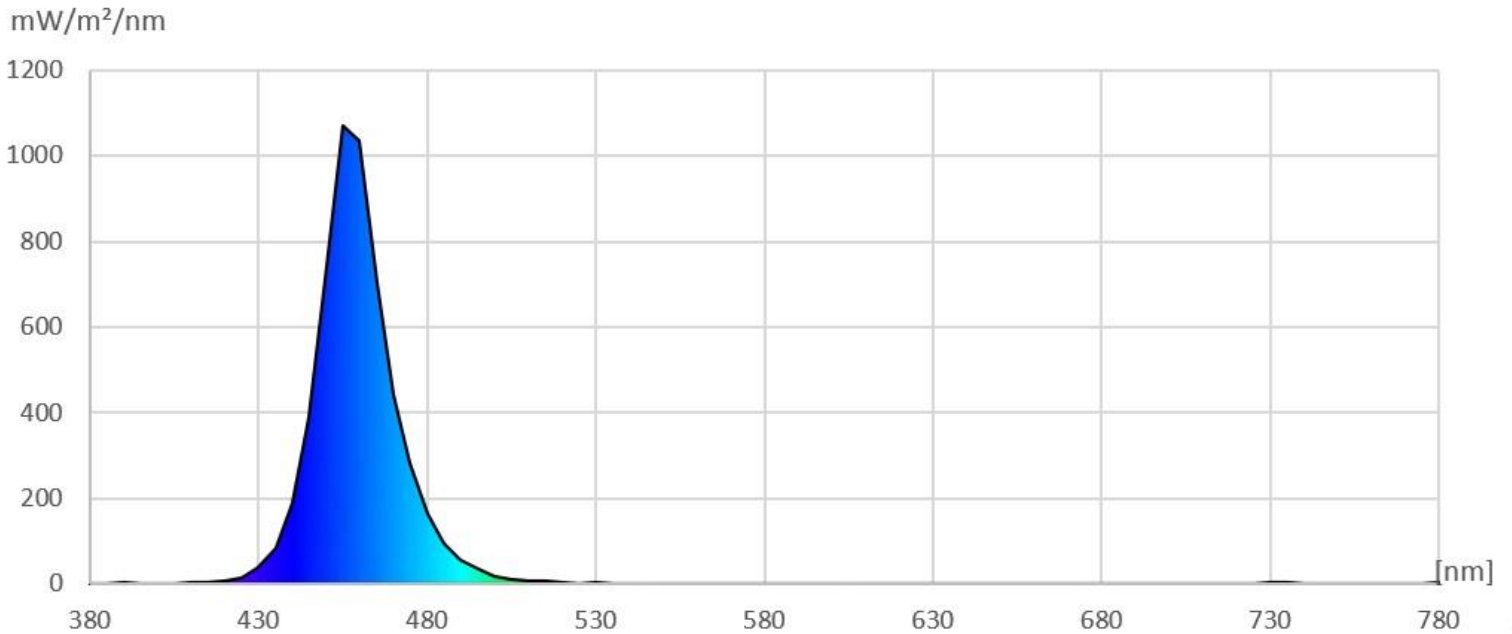

Wavelength Blue: