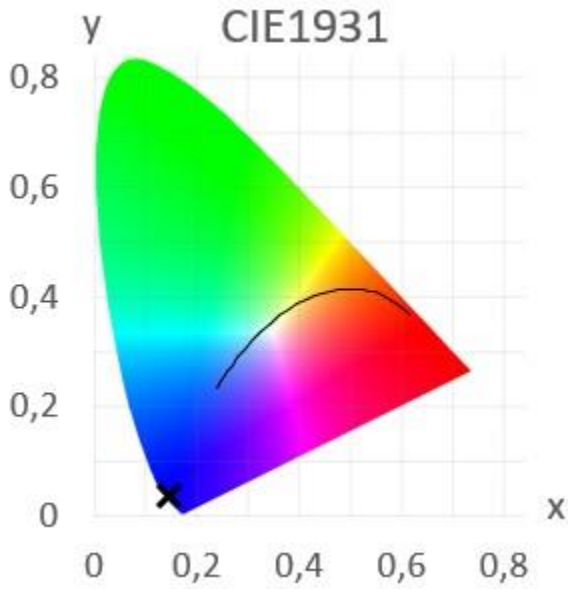

CIE1931 Blue: