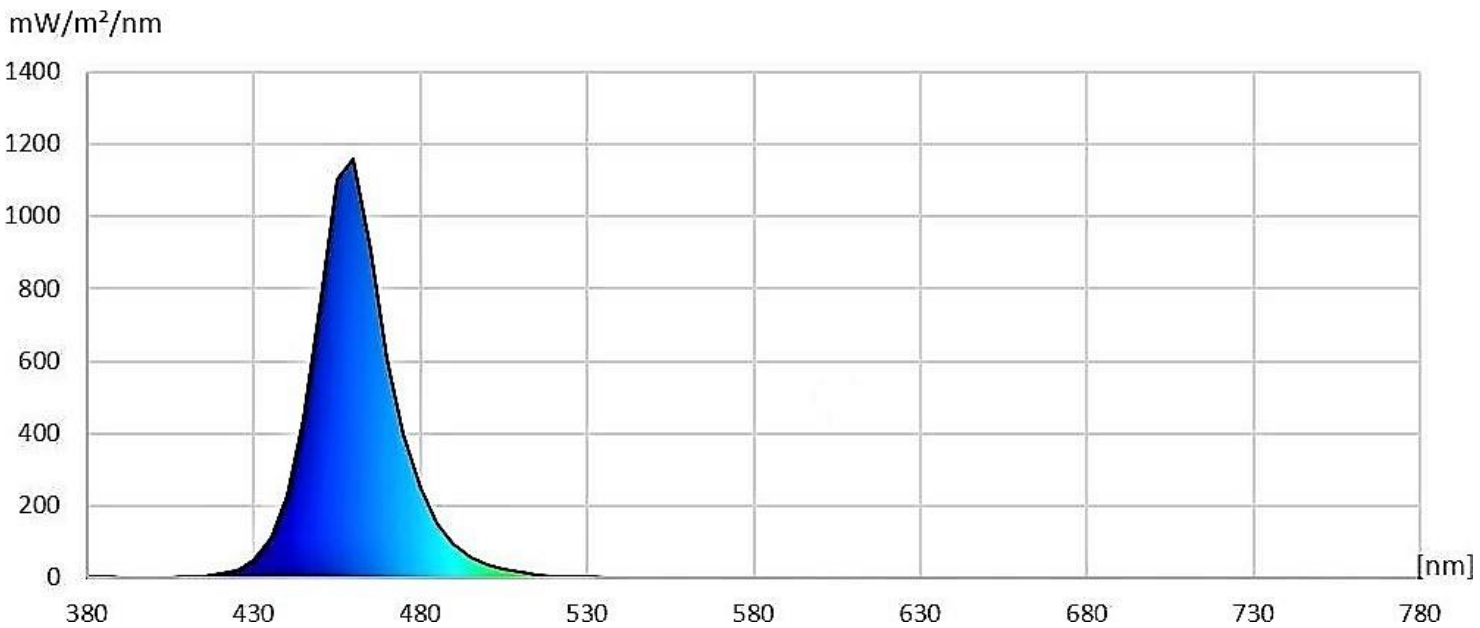

Wavelength Blue: