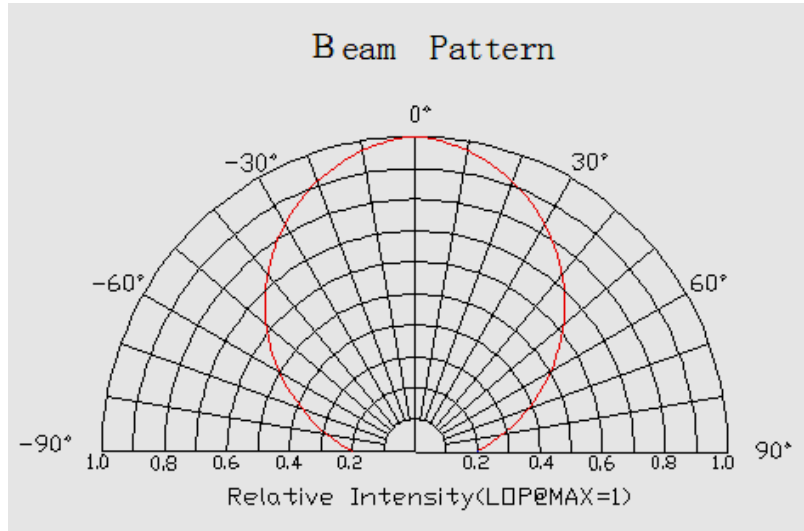

## Datasheet

LED-strip specification

LED-strip type:  
**LS24B120X2835ILX**

Description:  
**LuxaLight LED-strip 24V Blue Indoor 2835  
(24 Volt, 120 LEDs, 2835, IP20)**

Date:  
13-09-2022

Page 1 of 4

Basic Parameters	
LED Type	2835 SMD
Color	Blue
Viewing Angle (θ)	120 ±5°
LED Qty	120 LEDs/ mtr
IP grade	IP20
Dimensions	1000 * 10 * 3mm
Weight	20g ~ 30g/ meter
Mounting	3M VHB4905
Lifespan	70,000hours
LB Value	L90B50
BIN	3 SDCM
Warranty	5 Years

Wires & connection length	
Wires	UL1007 20# 150mm
Length per segment	50mm
LEDs / segment	6
Standard length on a reel	10m

Luminous Flux (Lumen/Meter)	
Blue	1300 Lumen

Wavelength/ Color Temperature (nm/k)	
Blue	455 ~ 470nm

**CIE1931 Blue:**

**Optical Characteristics Curve:**

**Wavelength Blue:**

**The Materials of PCB:**

Conducting Tracks: Cu, 35um thickness, double sided.

**Solderings:**

Solder Alloy: 99.3 Sn, 0.7 Cu,

Melting Temperature: 227°C