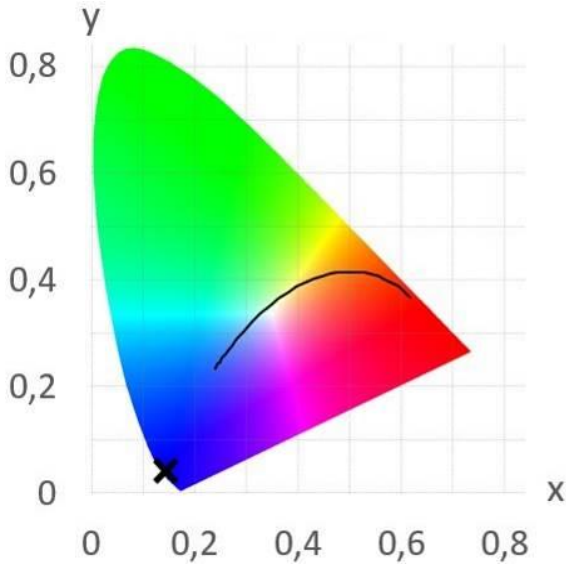

CIE1931 Blue: