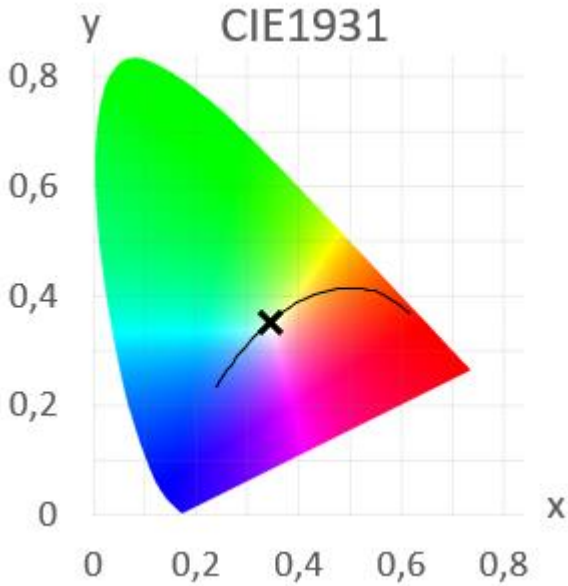

Datasheet

LED-strip specification

LED-strip type:
LS12WCOBWLX5000K

Description:
**LuxaLight COB LED-strip White 5000K Waterproof
(12 Volt, 512 LEDs, COB, IP68)**

Date:
14-09-2022

Page 1 of 4

Basic Parameters	
LED Type	COB
Color	White
CRI	≥ 95 Ra
Viewing Angle (θ)	120 ±5°
LED Qty	512 LEDs/ mtr
IP grade	IP68 Silicone
Dimensions	1000 * 12 * 5mm
Weight	75g ~ 90g/ meter
Mounting	3M VHB4905
Lifespan	70,000hours
LB Value	L90B20
BIN	3 SDCM
Warranty	5 Years

Wires & connection length	
Wires	UL1007 20# 150mm
Length per segment	25mm
LEDs / segment	16
Standard length on a reel	10m

Luminous Flux (Lumen/Meter)	
White	1490 Lumen

Wavelength/ Color Temperature (nm/k)	
White	5000 K

CIE1931 White:

Optical Characteristics Curve:

Wavelength White:

The Materials of PCB:

Conducting Tracks: Cu, 35um thickness, double sided.

Solderings:

Solder Alloy: 99.3 Sn, 0.7 Cu,

Melting Temperature: 227°C