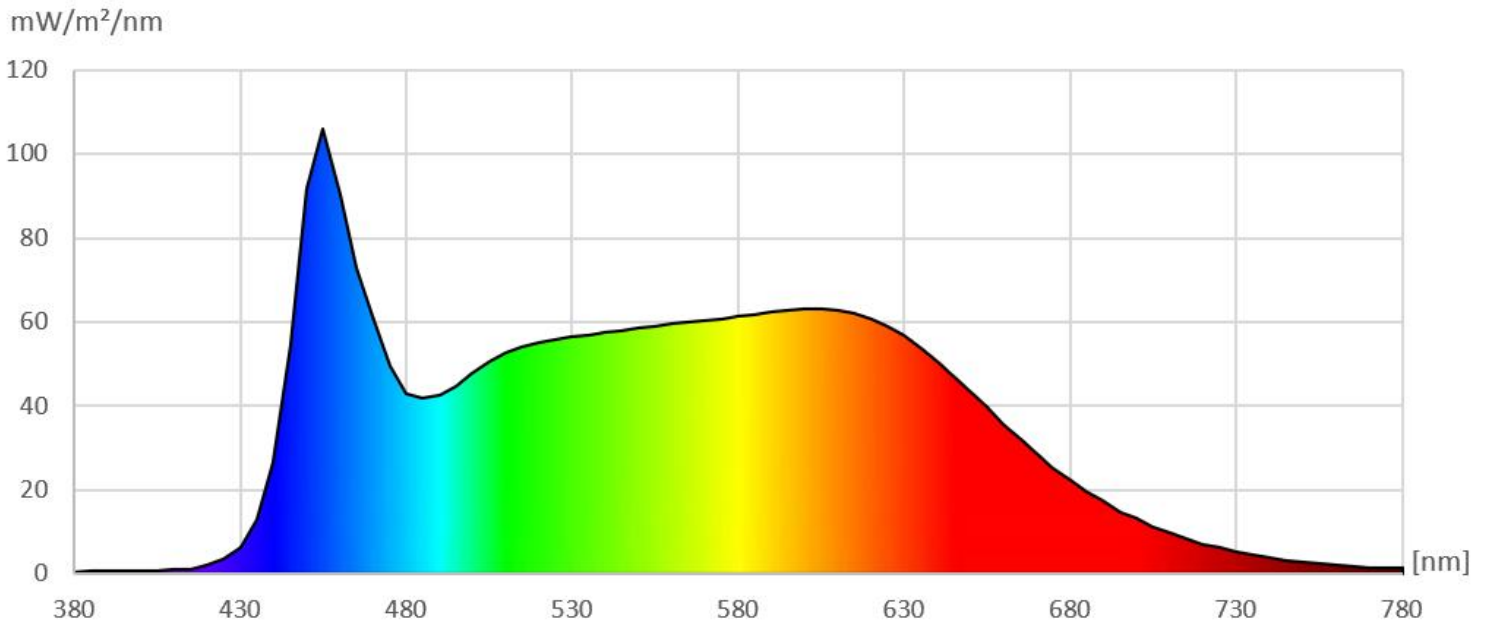

Datasheet

LED-strip specification

LED-strip type:
LS12WCOBWLX5000K

Description:
**LuxaLight COB LED-strip White 5000K Waterproof
(12 Volt, 512 LEDs, COB, IP68)**

Date:
14-09-2022

Page 1 of 4

Basic Parameters	
LED Type	COB
Color	White
CRI	≥ 95 Ra
Viewing Angle (θ)	120 ±5°
LED Qty	512 LEDs/ mtr
IP grade	IP68 Silicone
Dimensions	1000 * 12 * 5mm
Weight	75g ~ 90g/ meter
Mounting	3M VHB4905
Lifespan	70,000hours
LB Value	L90B20
BIN	3 SDCM
Warranty	5 Years

Wires & connection length	
Wires	UL1007 20# 150mm
Length per segment	25mm
LEDs / segment	16
Standard length on a reel	10m

Luminous Flux (Lumen/Meter)	
White	1490 Lumen

Wavelength/ Color Temperature (nm/k)	
White	5000 K

CIE1931 White:

Optical Characteristics Curve:

Wavelength White:

The Materials of PCB:

Conducting Tracks: Cu, 35um thickness, double sided.

Solderings:

Solder Alloy: 99.3 Sn, 0.7 Cu,

Melting Temperature: 227°C