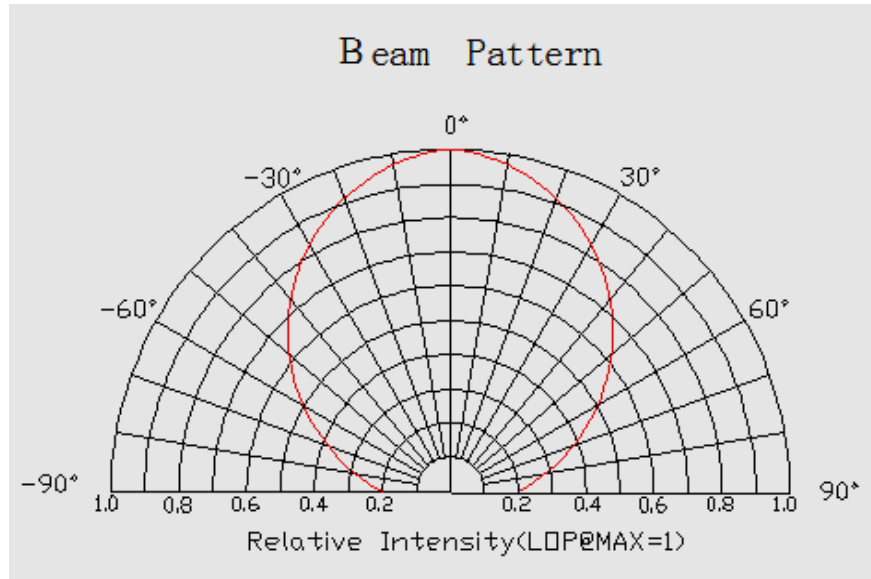

Datasheet

LED-strip specification

LED-strip type:
LS12WCOBWLX5000K

Description:
**LuxaLight COB LED-strip White 5000K Waterproof
(12 Volt, 512 LEDs, COB, IP68)**

Date:
14-09-2022

Page 1 of 4

Basic Parameters	
LED Type	COB
Color	White
CRI	≥ 95 Ra
Viewing Angle (θ)	120 ±5°
LED Qty	512 LEDs/ mtr
IP grade	IP68 Silicone
Dimensions	1000 * 12 * 5mm
Weight	75g ~ 90g/ meter
Mounting	3M VHB4905
Lifespan	70,000hours
LB Value	L90B20
BIN	3 SDCM
Warranty	5 Years

Wires & connection length	
Wires	UL1007 20# 150mm
Length per segment	25mm
LEDs / segment	16
Standard length on a reel	10m

Luminous Flux (Lumen/Meter)	
White	1490 Lumen

Wavelength/ Color Temperature (nm/k)	
White	5000 K

CIE1931 White:

Optical Characteristics Curve:

Wavelength White:

The Materials of PCB:

Conducting Tracks: Cu, 35um thickness, double sided.

Solderings:

Solder Alloy: 99.3 Sn, 0.7 Cu,

Melting Temperature: 227°C