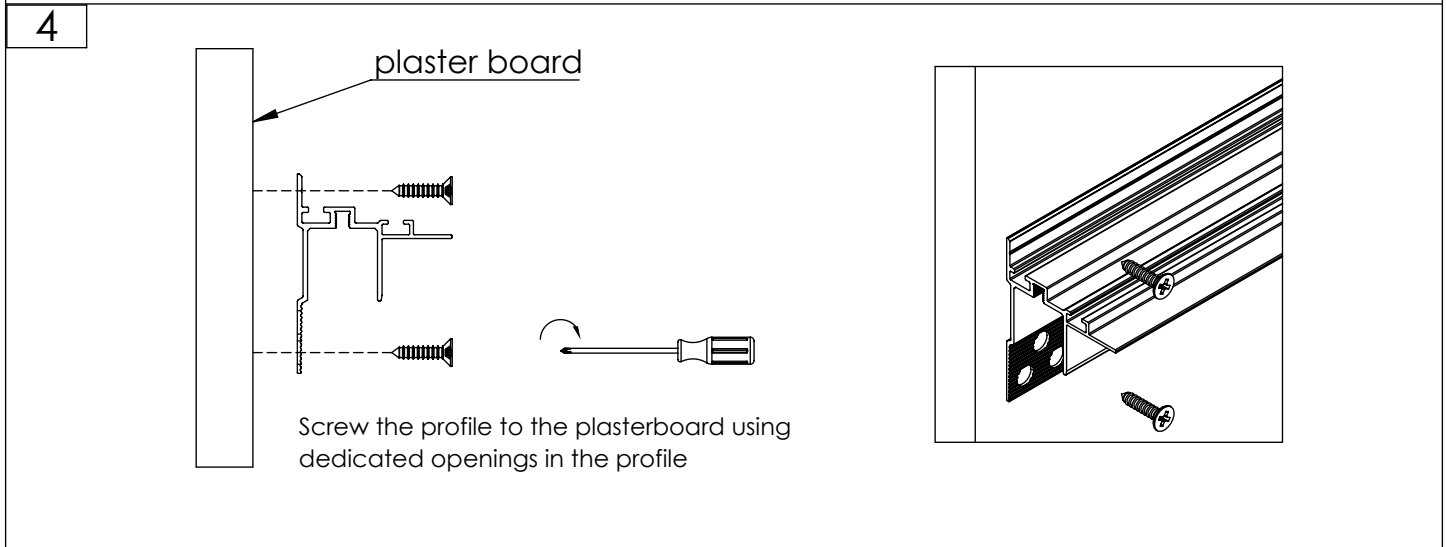

**ALU-COVE 2**

List of luminaire components

Item	Code	Comments	Quantity
1	AL-COVE 2	2, 3 or 6.1 [m]	1
2	AL-SL15 FL	2, 3 or 6.1 [m]	1
3	AB-SL15 FL	2, 3 or 6.1 [m]	1
4	AL-REF13-B60	reflector Vega 95 1,98 or 2,98 [m]	2 per profile
5	EC-SL15 FL-H1	end cap	2 per luminaire
6	DIN 7985 M4x6	in set	1 per end cap
7	DIN 7982 ST2.2x9.5	in set	2 per end cap
8	6-DURIS	PCB 24VDC LEDs Osram Duris E3	3 per 1 [m]
9	LC-LIN	linear connector	1 per join
10	90LC-HOR	90° horizontal connector	1 per join

7

Screw the LED profile (SL15 FL) into the base (COVE 2)

8

Connect power cable

9

Option:  
Angle connection