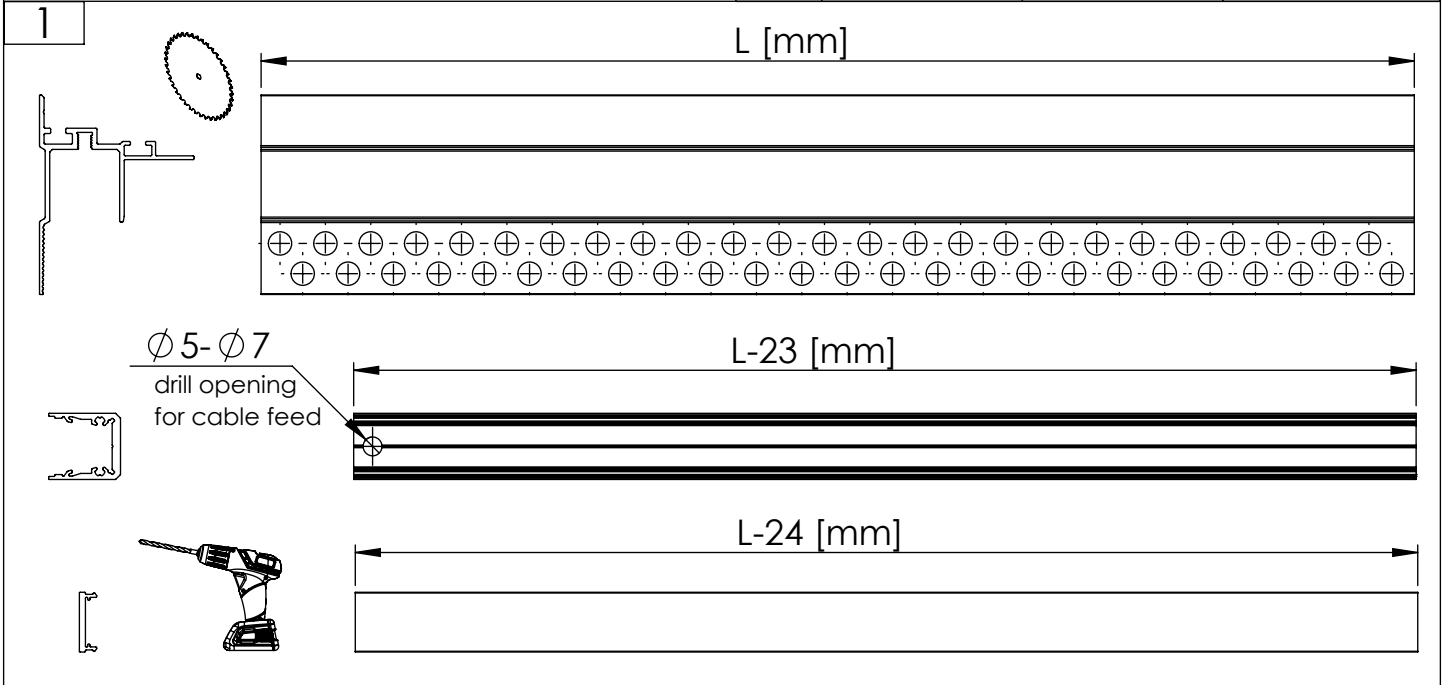

**ALU-COVE 2**

List of luminaire components

Item	Code	Comments	Quantity
1	AL-COVE 2	2, 3 or 6.1 [m]	1
2	AL-SL15 FL	2, 3 or 6.1 [m]	1
3	AB-SL15 FL	2, 3 or 6.1 [m]	1
4	AL-REF13-B60	reflector Vega 95 1,98 or 2,98 [m]	2 per profile
5	EC-SL15 FL-H1	end cap	2 per luminaire
6	DIN 7985 M4x6	in set	1 per end cap
7	DIN 7982 ST2.2x9.5	in set	2 per end cap
8	6-DURIS	PCB 24VDC LEDs Osram Duris E3	3 per 1 [m]
9	LC-LIN	linear connector	1 per join
10	90LC-HOR	90° horizontal connector	1 per join

7

Screw the LED profile (SL15 FL) into the base (COVE 2)

8

Connect power cable

9

Option:  
Angle connection