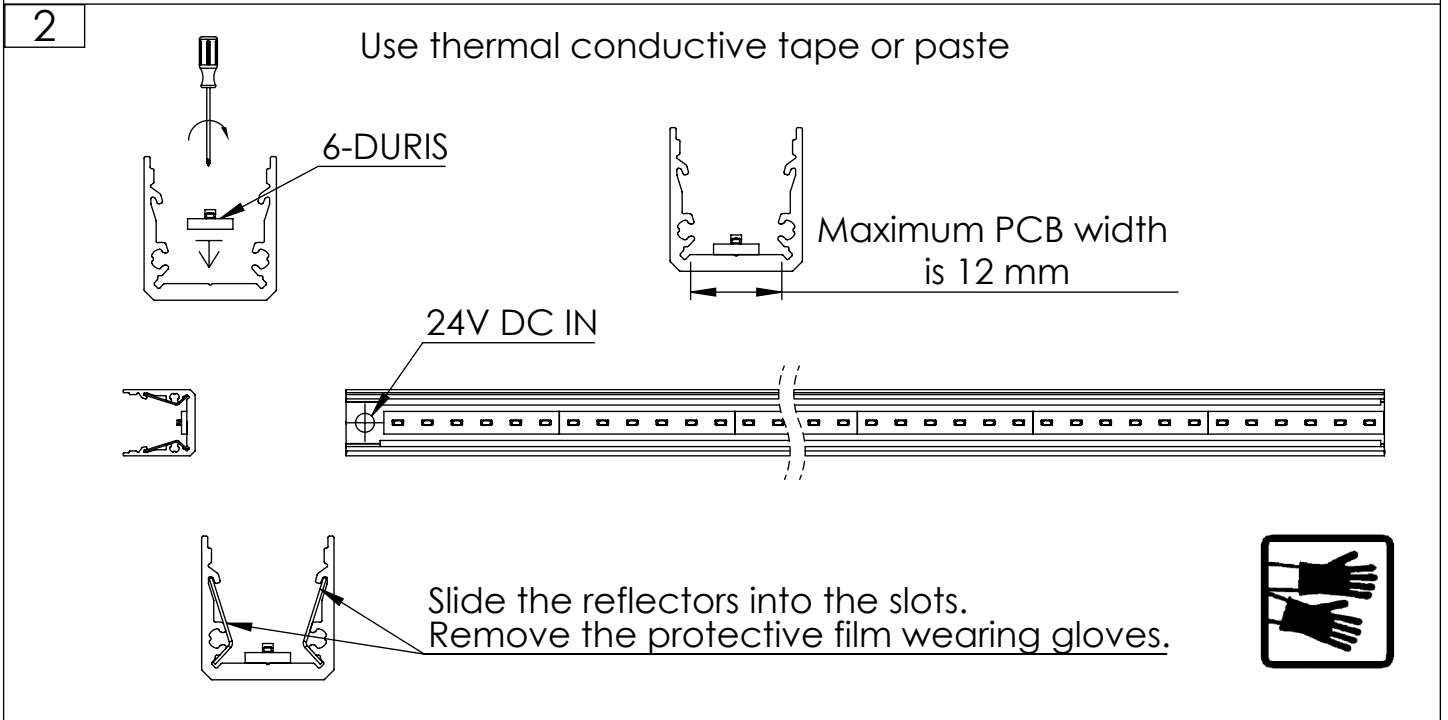

**ALU-COVE 2**

List of luminaire components

Item	Code	Comments	Quantity
1	AL-COVE 2	2, 3 or 6.1 [m]	1
2	AL-SL15 FL	2, 3 or 6.1 [m]	1
3	AB-SL15 FL	2, 3 or 6.1 [m]	1
4	AL-REF13-B60	reflector Vega 95 1,98 or 2,98 [m]	2 per profile
5	EC-SL15 FL-H1	end cap	2 per luminaire
6	DIN 7985 M4x6	in set	1 per end cap
7	DIN 7982 ST2.2x9.5	in set	2 per end cap
8	6-DURIS	PCB 24VDC LEDs Osram Duris E3	3 per 1 [m]
9	LC-LIN	linear connector	1 per join
10	90LC-HOR	90° horizontal connector	1 per join

7

Screw the LED profile (SL15 FL) into the base (COVE 2)

8

Connect power cable

9

Option:  
Angle connection