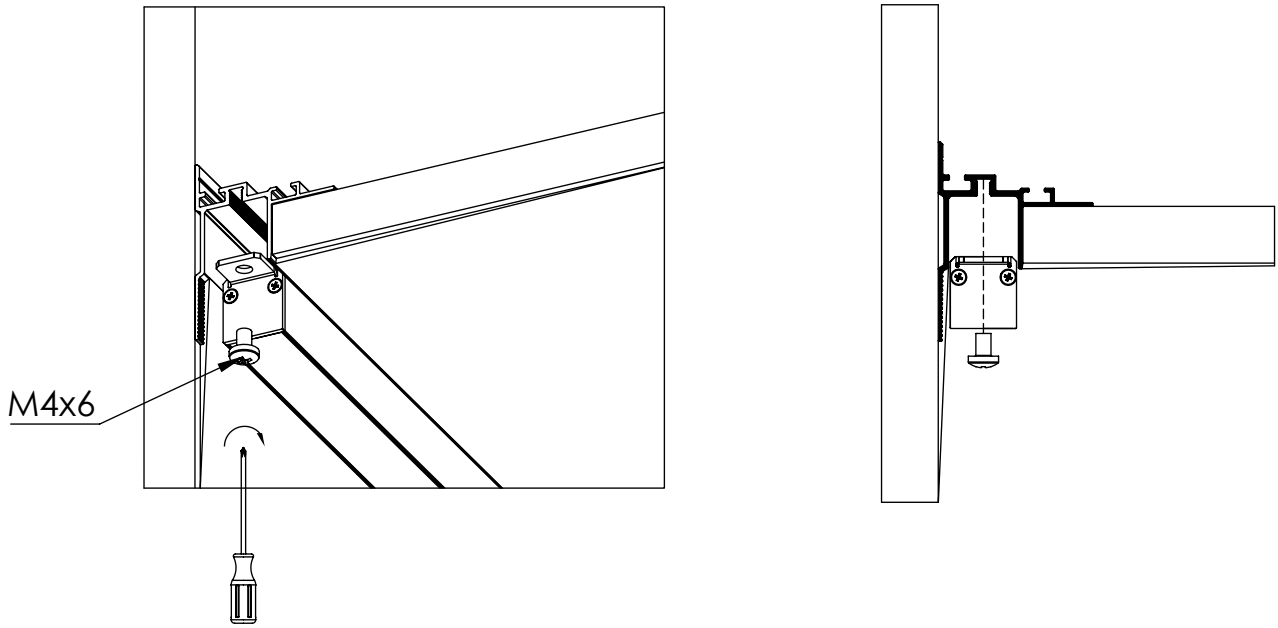

**ALU-COVE 2**

List of luminaire components

Item	Code	Comments	Quantity
1	AL-COVE 2	2, 3 or 6.1 [m]	1
2	AL-SL15 FL	2, 3 or 6.1 [m]	1
3	AB-SL15 FL	2, 3 or 6.1 [m]	1
4	AL-REF13-B60	reflector Vega 95 1,98 or 2,98 [m]	2 per profile
5	EC-SL15 FL-H1	end cap	2 per luminaire
6	DIN 7985 M4x6	in set	1 per end cap
7	DIN 7982 ST2.2x9.5	in set	2 per end cap
8	6-DURIS	PCB 24VDC LEDs Osram Duris E3	3 per 1 [m]
9	LC-LIN	linear connector	1 per join
10	90LC-HOR	90° horizontal connector	1 per join

7

Screw the LED profile (SL15 FL) into the base (COVE 2)

8

Connect power cable

9

Option:  
Angle connection