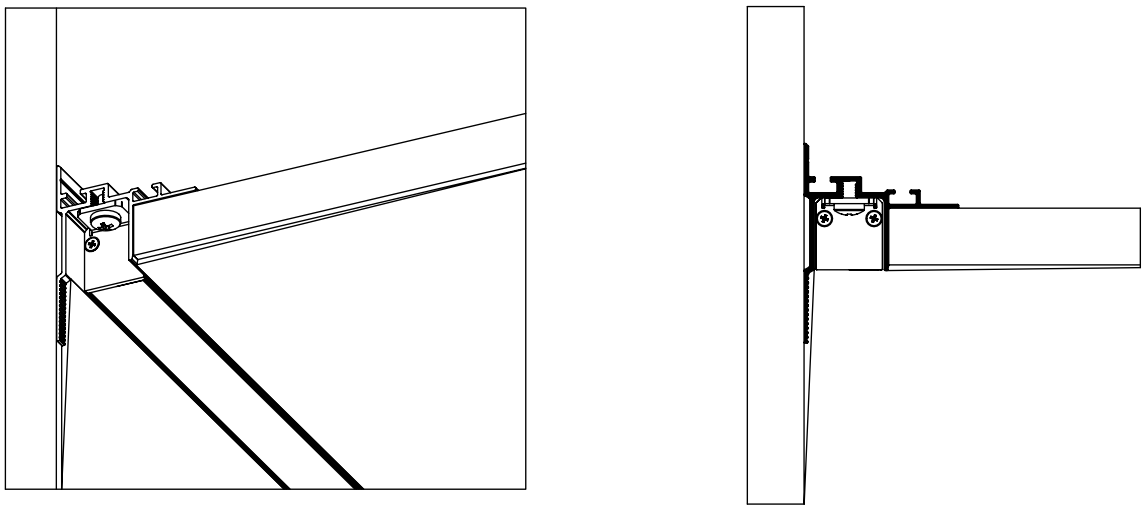

**ALU-COVE 2**

List of luminaire components

Item	Code	Comments	Quantity
1	AL-COVE 2	2, 3 or 6.1 [m]	1
2	AL-SL15 FL	2, 3 or 6.1 [m]	1
3	AB-SL15 FL	2, 3 or 6.1 [m]	1
4	AL-REF13-B60	reflector Vega 95 1,98 or 2,98 [m]	2 per profile
5	EC-SL15 FL-H1	end cap	2 per luminaire
6	DIN 7985 M4x6	in set	1 per end cap
7	DIN 7982 ST2.2x9.5	in set	2 per end cap
8	6-DURIS	PCB 24VDC LEDs Osram Duris E3	3 per 1 [m]
9	LC-LIN	linear connector	1 per join
10	90LC-HOR	90° horizontal connector	1 per join

7

Screw the LED profile (SL15 FL) into the base (COVE 2)

8

Connect power cable

9

Option:  
Angle connection