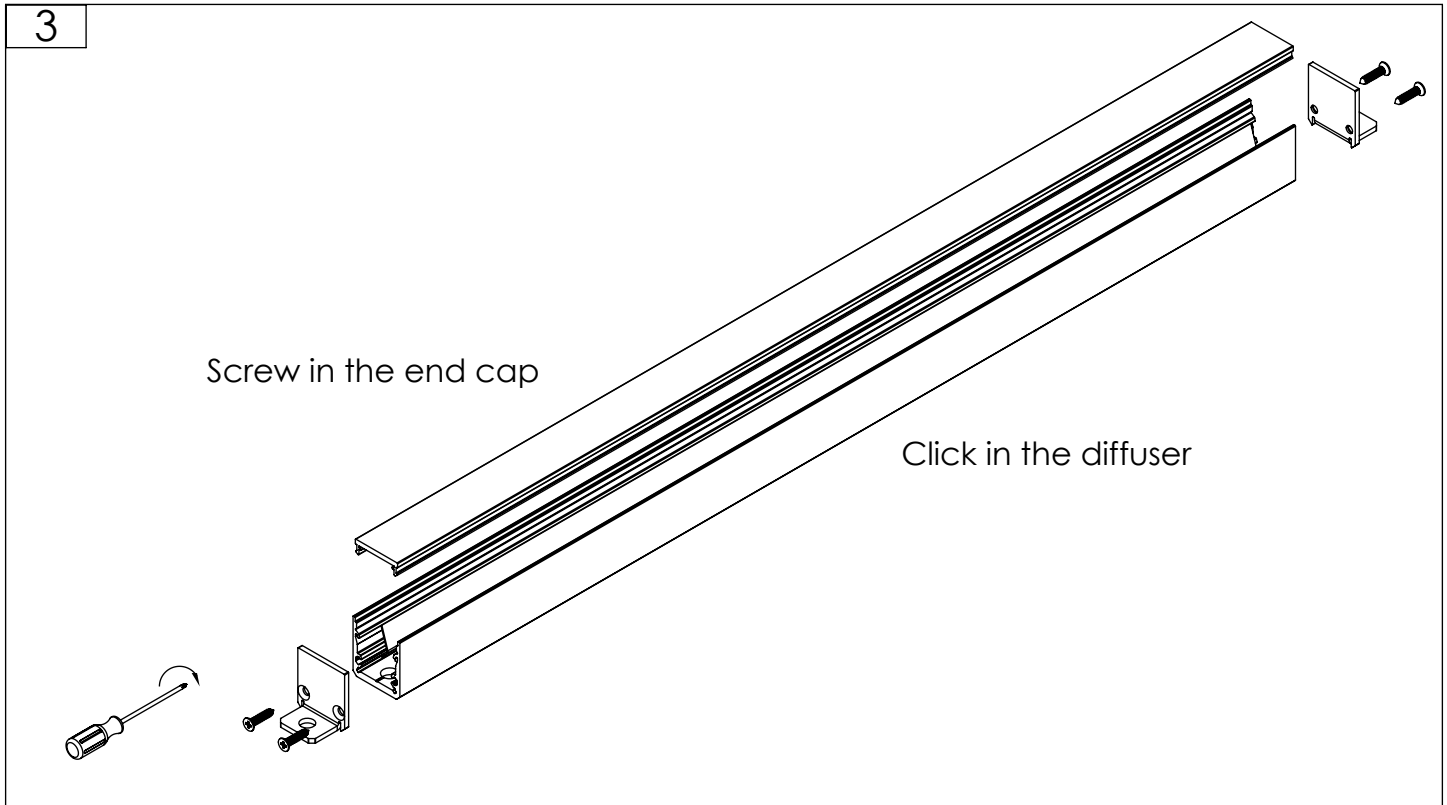

**ALU-COVE 2**

List of luminaire components

Item	Code	Comments	Quantity
1	AL-COVE 2	2, 3 or 6.1 [m]	1
2	AL-SL15 FL	2, 3 or 6.1 [m]	1
3	AB-SL15 FL	2, 3 or 6.1 [m]	1
4	AL-REF13-B60	reflector Vega 95 1,98 or 2,98 [m]	2 per profile
5	EC-SL15 FL-H1	end cap	2 per luminaire
6	DIN 7985 M4x6	in set	1 per end cap
7	DIN 7982 ST2.2x9.5	in set	2 per end cap
8	6-DURIS	PCB 24VDC LEDs Osram Duris E3	3 per 1 [m]
9	LC-LIN	linear connector	1 per join
10	90LC-HOR	90° horizontal connector	1 per join

7

Screw the LED profile (SL15 FL) into the base (COVE 2)

8

Connect power cable

9

Option:  
Angle connection