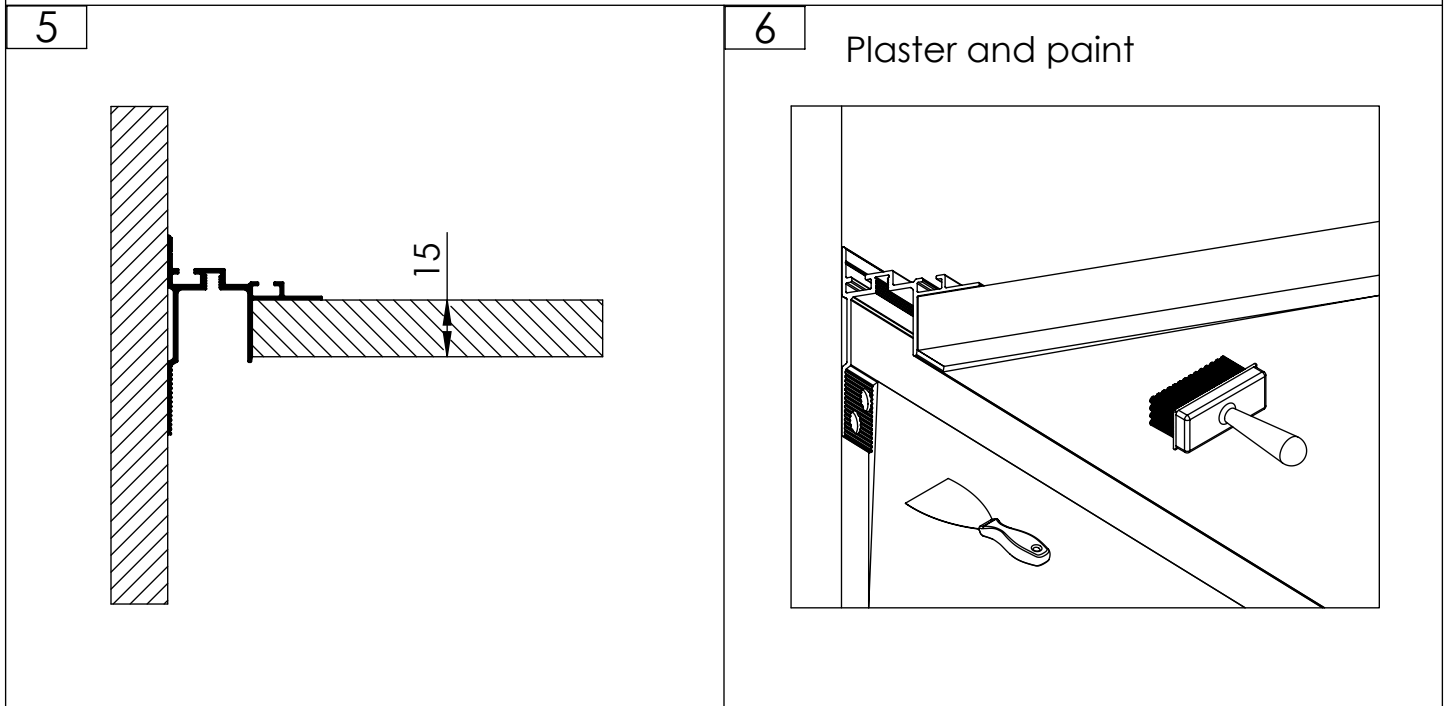

**ALU-COVE 2**

List of luminaire components

Item	Code	Comments	Quantity
1	AL-COVE 2	2, 3 or 6.1 [m]	1
2	AL-SL15 FL	2, 3 or 6.1 [m]	1
3	AB-SL15 FL	2, 3 or 6.1 [m]	1
4	AL-REF13-B60	reflector Vega 95 1,98 or 2,98 [m]	2 per profile
5	EC-SL15 FL-H1	end cap	2 per luminaire
6	DIN 7985 M4x6	in set	1 per end cap
7	DIN 7982 ST2.2x9.5	in set	2 per end cap
8	6-DURIS	PCB 24VDC LEDs Osram Duris E3	3 per 1 [m]
9	LC-LIN	linear connector	1 per join
10	90LC-HOR	90° horizontal connector	1 per join

7

Screw the LED profile (SL15 FL) into the base (COVE 2)

8

Connect power cable

9

Option:  
Angle connection