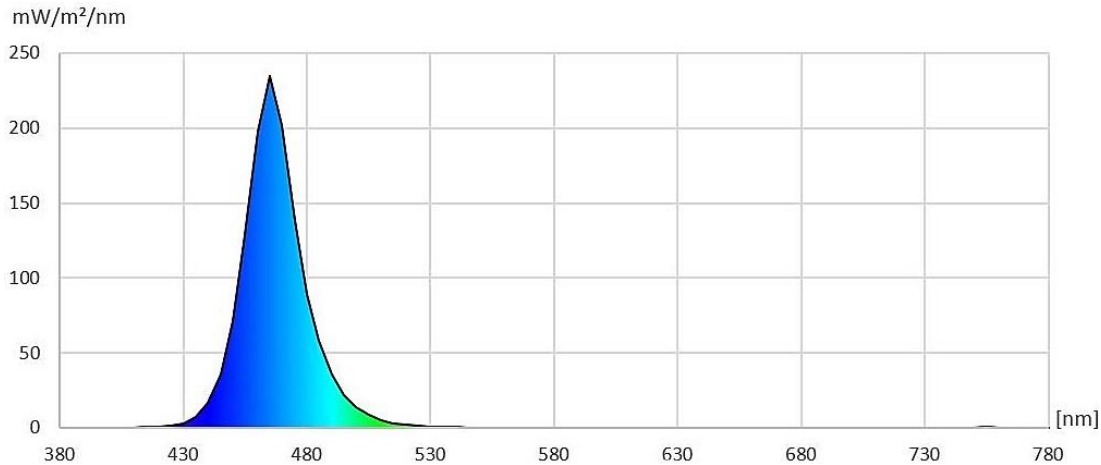

Wavelength Blue:

Certificate of Conformity:

EC Council Directive 2004/108/EC
Electromagnetic Compatibility

Complies to the standards:

- NEN-EN-IEC 61000-3-2:2019/A1:2021
- NEN-EN-IEC 61000-3-3:2013+A1:2017+A2:2021
- NEN-EN-IEC 61547:2009

While LuxaLight has made every reasonable effort to ensure the accuracy of the information contained in this datasheet, LuxaLight does not guarantee that it is error-free, nor does LuxaLight make any other representation, warranty or guarantee that the information is accurate, correct, reliable or current. LuxaLight reserves the right to make any adjustments to the information contained herein at any time without notice. LuxaLight expressly disclaims all implied warranties regarding to the information contained herein, including, but not limited to, any implied warranties of merchantability or fitness for a particular purpose. The information in this datasheet are for reference purposes only. Please refer to LuxaLight for the latest dimensions and design specifications.