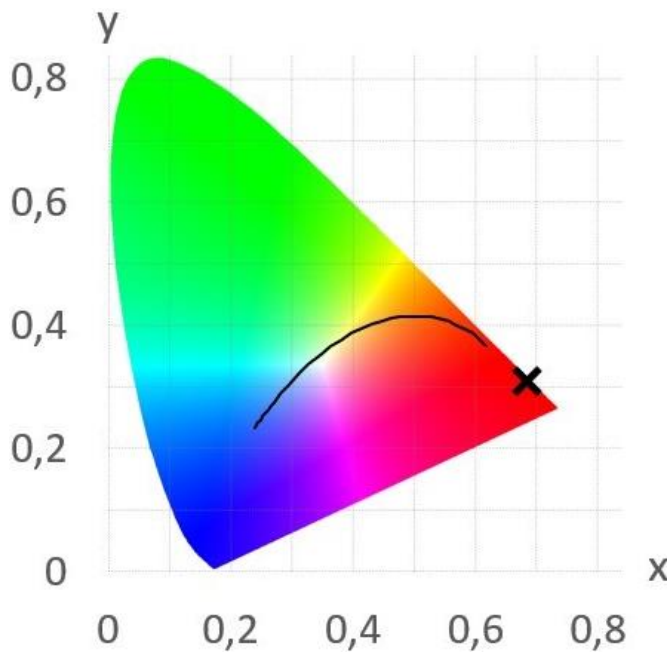

Datasheet

LED pixel specification

LED pixel type:
LPSTRBLCK24VCREERGB

Description:
**Digital LED Pixel String Black Cree LED RGB SPI SM16703
(24V, 3535, IP64)
(20 pixels in 1 string, with 20 cm cable between pixels)**

Date:
21-12-2021

Page 1 of 5

Basic Parameters	
LED Type	3535 SMD
Color	RGB
Viewing Angle (θ)	180 \pm 5°
LEDs per pixel	7 Cree LEDs
Numbers of channels	3
IC type	SM16703
IP grade	IP64
Dimensions	50 mm x 20 mm
Weight	20 gram
Lifespan	50,000 hours
LB Value	L80B50
BIN	3SDCM
Warranty	2 Years

Luminous Flux (Lumen per pixel)
50 Lumen

Wave Length/ Color Temperature	(nm/k)
Red	620 ~ 630 nm
Green	510 ~ 525 nm
Blue	455 ~ 470 nm

Wire color	Symbol	Function description
Black	GND	Ground
Yellow	D1	Data
Red	+24V	24V logic power supply

CIE1931 Red:

CIE1931 Green:

CIE1931 Blue:

Optical Characteristics Curve:

Wavelength Red:

mW/m²/nm

Wavelength Green:

mW/m²/nm