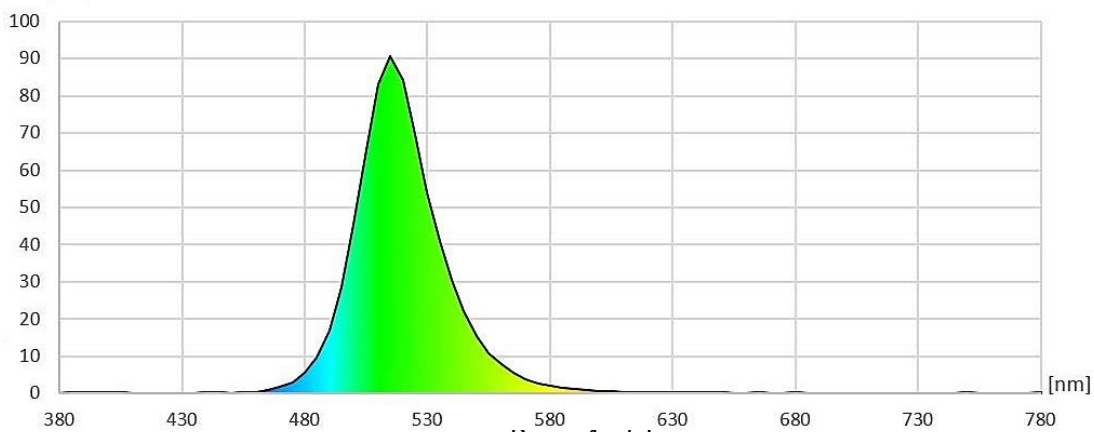

Luminous Flux (Lumen per pixel)
50 Lumen

Wave Length/ Color Temperature	(nm/k)
Red	620 ~ 630 nm
Green	510 ~ 525 nm
Blue	455 ~ 470 nm

Wire color	Symbol	Function description
Black	GND	Ground
Yellow	D1	Data
Red	+24V	24V logic power supply

CIE1931 Red:

CIE1931 Green:

CIE1931 Blue:

Optical Characteristics Curve:

Wavelength Red:

mW/m²/nm

Wavelength Green:

mW/m²/nm