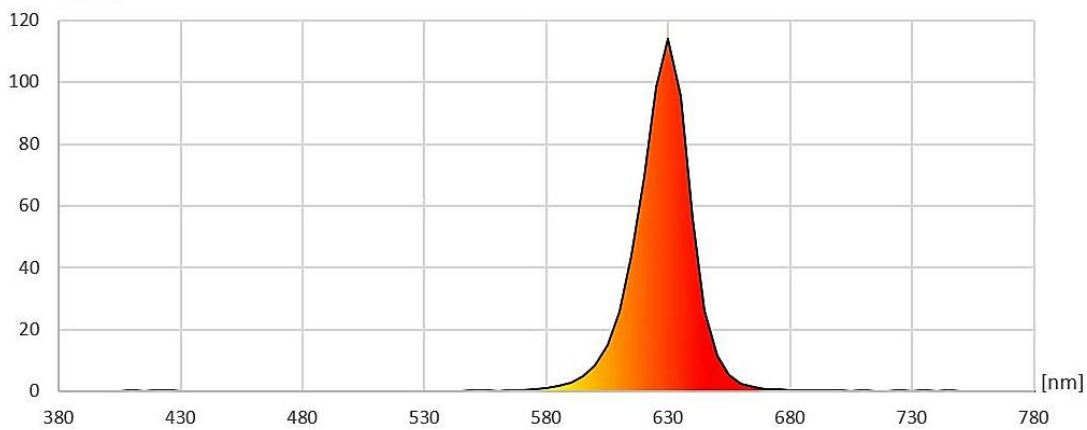

Luminous Flux (Lumen per pixel)
50 Lumen

Wave Length/ Color Temperature	(nm/k)
Red	620 ~ 630 nm
Green	510 ~ 525 nm
Blue	455 ~ 470 nm

Wire color	Symbol	Function description
Black	GND	Ground
Yellow	D1	Data
Red	+24V	24V logic power supply

CIE1931 Red:

CIE1931 Green:

CIE1931 Blue:

Optical Characteristics Curve:

Wavelength Red:

mW/m²/nm

Wavelength Green:

mW/m²/nm