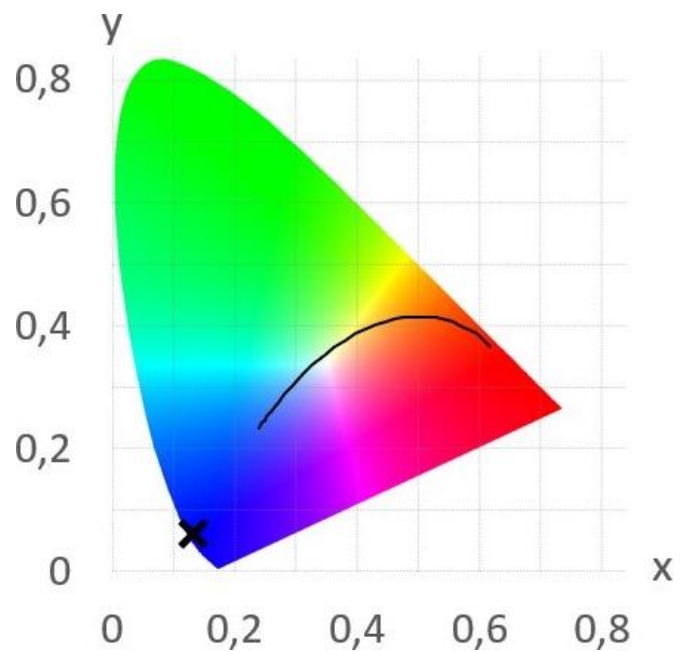

Luminous Flux (Lumen per pixel)
50 Lumen

Wave Length/ Color Temperature	(nm/k)
Red	620 ~ 630 nm
Green	510 ~ 525 nm
Blue	455 ~ 470 nm

Wire color	Symbol	Function description
Black	GND	Ground
Yellow	D1	Data
Red	+24V	24V logic power supply

CIE1931 Red:

CIE1931 Green:

CIE1931 Blue:

Optical Characteristics Curve:

Wavelength Red:

mW/m²/nm

Wavelength Green:

mW/m²/nm