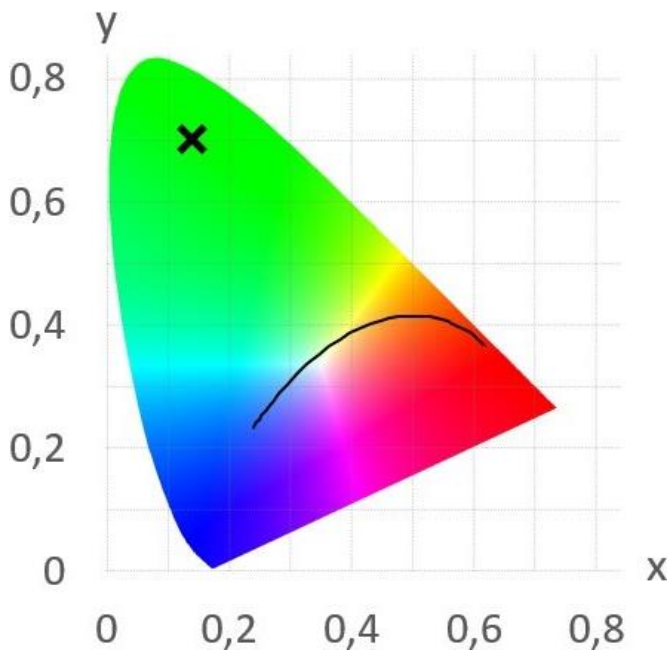

Datasheet

LED pixel specification

LED pixel type:
LPSTRBLCK24VCREERGB

Description:
**Digital LED Pixel String Black Cree LED RGB SPI SM16703
(24V, 3535, IP64)
(20 pixels in 1 string, with 20 cm cable between pixels)**

Date:
21-12-2021

Page 1 of 5

Basic Parameters	
LED Type	3535 SMD
Color	RGB
Viewing Angle (θ)	180 \pm 5°
LEDs per pixel	7 Cree LEDs
Numbers of channels	3
IC type	SM16703
IP grade	IP64
Dimensions	50 mm x 20 mm
Weight	20 gram
Lifespan	50,000 hours
LB Value	L80B50
BIN	3SDCM
Warranty	2 Years

Luminous Flux (Lumen per pixel)
50 Lumen

Wave Length/ Color Temperature	(nm/k)
Red	620 ~ 630 nm
Green	510 ~ 525 nm
Blue	455 ~ 470 nm

Wire color	Symbol	Function description
Black	GND	Ground
Yellow	D1	Data
Red	+24V	24V logic power supply

CIE1931 Red:

CIE1931 Green:

CIE1931 Blue:

Optical Characteristics Curve:

Wavelength Red:

mW/m²/nm

Wavelength Green:

mW/m²/nm