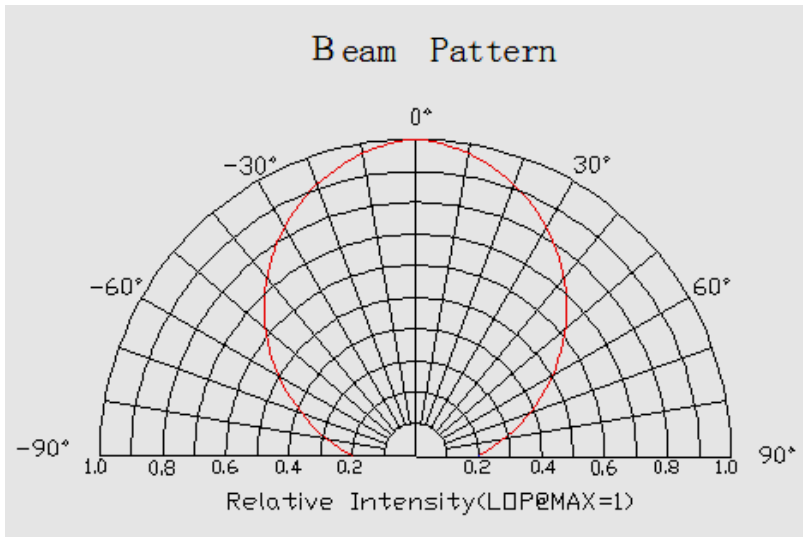

Luminous Flux (Lumen per pixel)
50 Lumen

Wave Length/ Color Temperature	(nm/k)
Red	620 ~ 630 nm
Green	510 ~ 525 nm
Blue	455 ~ 470 nm

Wire color	Symbol	Function description
Black	GND	Ground
Yellow	D1	Data
Red	+24V	24V logic power supply

CIE1931 Red:

CIE1931 Green:

CIE1931 Blue:

Optical Characteristics Curve:

Wavelength Red:

mW/m²/nm

Wavelength Green:

mW/m²/nm