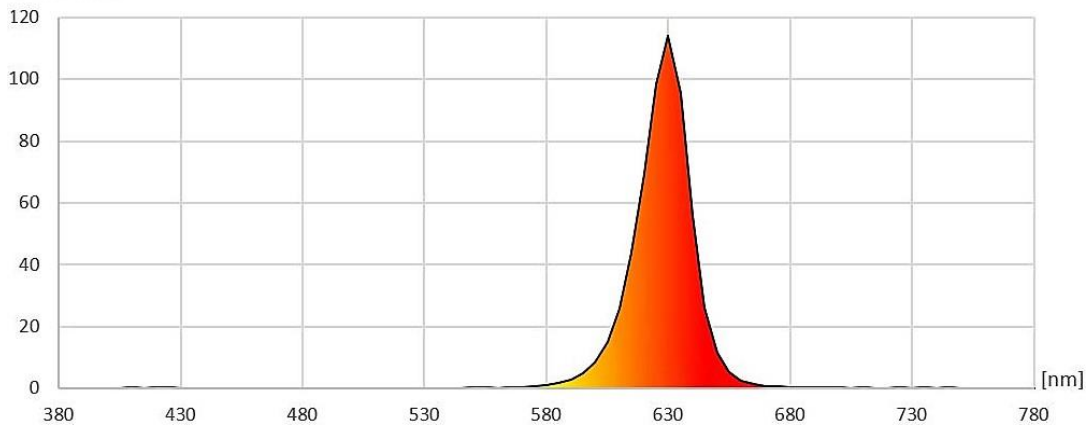

## Datasheet

LED pixel specification

LED pixel type:  
**LP12V3LTM1914AOPAL**

Description:  
**Digital LED Pixel 3-LED TM1914 OPAL (12V, 5050, 32mm)**

Date:  
11-7-2021

Page 1 of 5

Basic Parameters	
LED Type	5050 SMD
Color	RGB
Viewing Angle ( $\theta$ )	180 $\pm$ 5°
LEDs per pixel	3
Numbers of channels	3
IC type	TM1914
IP grade	IP64
Dimensions	32 mm x 20 mm
Weight	2 gram
Lifespan	50,000 hours
LB Value	L80B50
BIN	3 SDCM
Warranty	2 Years

Dimensions	
Wires	80 mm
Pixel diameter	35 mm
Total height	26 mm
Thread	27 mm
Hole diameter	27 mm
Nut diameter	38 mm
Installation	20 mm

Luminous Flux (Lumen/Meter)
50 Lumen

Wave Length/ Color Temperature	(nm/k)
Red	620 ~ 630 nm
Green	510 ~ 525 nm
Blue	455 ~ 470 nm

Wire color	Symbol	Function description
White	GND	Ground
Blue	D2	Data 2
Green	D1	Data 1
Red	+12V	12V logic power supply

**CIE1931 Red:**

**CIE1931 Green:**

**CIE1931 Blue:**

**Optical Characteristics Curve:**

**Wavelength Red:**

mW/m<sup>2</sup>/nm

**Wavelength Green:**

mW/m<sup>2</sup>/nm

**Wavelength Blue:****Certificate of Conformity:**

EC Council Directive 2004/108/EC  
Electromagnetic Compatibility

**Complies to the standards:**