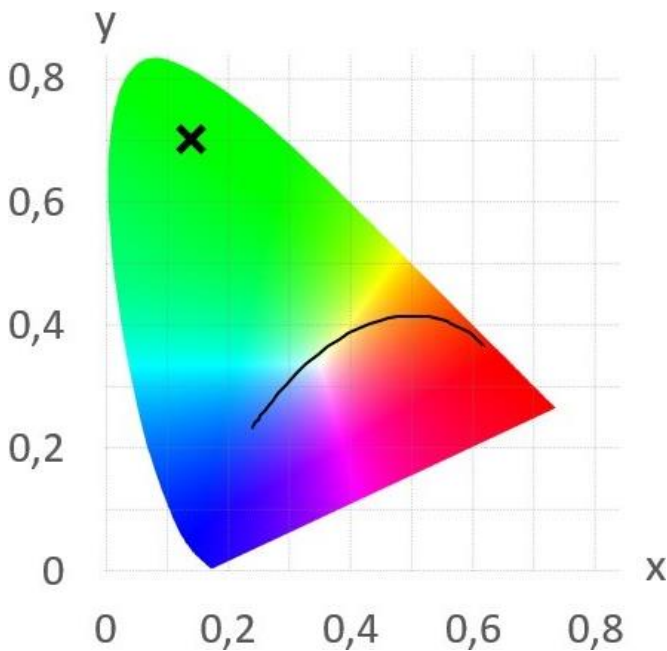

## Datasheet

LED pixel specification

LED pixel type:  
**LP12V3LTM1914AOPAL**

Description:  
**Digital LED Pixel 3-LED TM1914 OPAL (12V, 5050, 32mm)**

Date:  
11-7-2021

Page 1 of 5

Basic Parameters	
LED Type	5050 SMD
Color	RGB
Viewing Angle ( $\theta$ )	180 $\pm$ 5°
LEDs per pixel	3
Numbers of channels	3
IC type	TM1914
IP grade	IP64
Dimensions	32 mm x 20 mm
Weight	2 gram
Lifespan	50,000 hours
LB Value	L80B50
BIN	3 SDCM
Warranty	2 Years

Dimensions	
Wires	80 mm
Pixel diameter	35 mm
Total height	26 mm
Thread	27 mm
Hole diameter	27 mm
Nut diameter	38 mm
Installation	20 mm

Luminous Flux (Lumen/Meter)
50 Lumen

Wave Length/ Color Temperature	(nm/k)
Red	620 ~ 630 nm
Green	510 ~ 525 nm
Blue	455 ~ 470 nm

Wire color	Symbol	Function description
White	GND	Ground
Blue	D2	Data 2
Green	D1	Data 1
Red	+12V	12V logic power supply

**CIE1931 Red:**

**CIE1931 Green:**

**CIE1931 Blue:**

**Optical Characteristics Curve:**