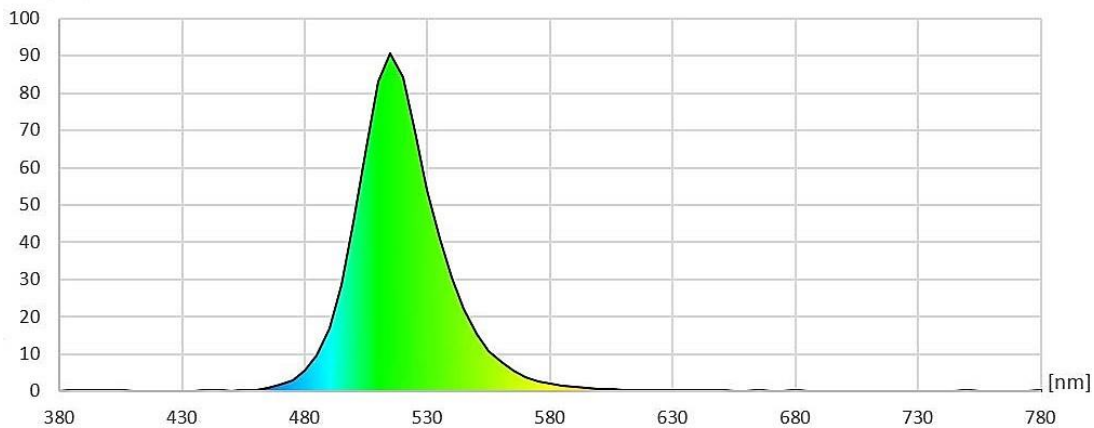

## Datasheet

LED pixel specification

LED pixel type:  
**LP12V3LTM1914AOPAL**

Description:  
**Digital LED Pixel 3-LED TM1914 OPAL (12V, 5050, 32mm)**

Date:  
11-7-2021

Page 1 of 5

Basic Parameters	
LED Type	5050 SMD
Color	RGB
Viewing Angle ( $\theta$ )	180 $\pm$ 5°
LEDs per pixel	3
Numbers of channels	3
IC type	TM1914
IP grade	IP64
Dimensions	32 mm x 20 mm
Weight	2 gram
Lifespan	50,000 hours
LB Value	L80B50
BIN	3 SDCM
Warranty	2 Years

Dimensions	
Wires	80 mm
Pixel diameter	35 mm
Total height	26 mm
Thread	27 mm
Hole diameter	27 mm
Nut diameter	38 mm
Installation	20 mm

Luminous Flux (Lumen/Meter)
50 Lumen

Wave Length/ Color Temperature	(nm/k)
Red	620 ~ 630 nm
Green	510 ~ 525 nm
Blue	455 ~ 470 nm

Wire color	Symbol	Function description
White	GND	Ground
Blue	D2	Data 2
Green	D1	Data 1
Red	+12V	12V logic power supply

**CIE1931 Red:**

**CIE1931 Green:**

**CIE1931 Blue:**

**Optical Characteristics Curve:**

**Wavelength Red:**

mW/m<sup>2</sup>/nm

**Wavelength Green:**

mW/m<sup>2</sup>/nm

**Wavelength Blue:****Certificate of Conformity:**

EC Council Directive 2004/108/EC  
Electromagnetic Compatibility

**Complies to the standards:**