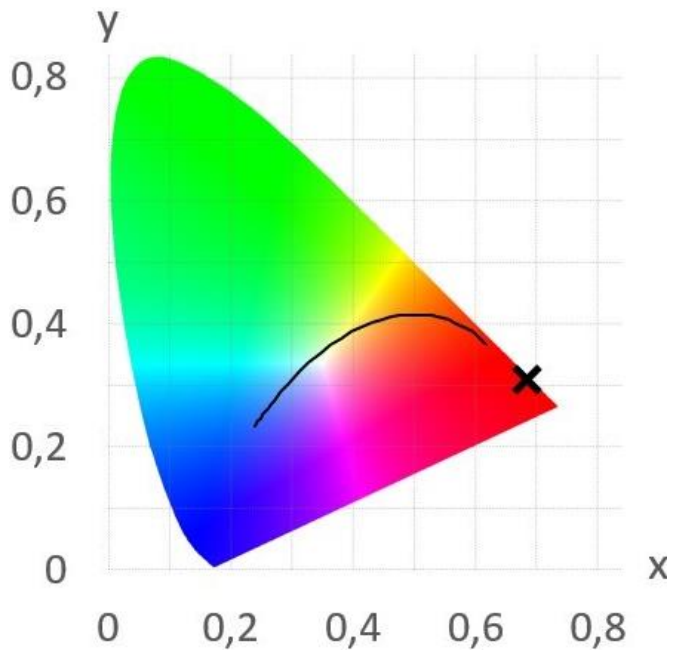

## Datasheet

LED pixel specification

LED pixel type:  
**LP12V3LTM1914AOPAL**

Description:  
**Digital LED Pixel 3-LED TM1914 OPAL (12V, 5050, 32mm)**

Date:  
11-7-2021

Page 1 of 5

Basic Parameters	
LED Type	5050 SMD
Color	RGB
Viewing Angle ( $\theta$ )	180 $\pm$ 5°
LEDs per pixel	3
Numbers of channels	3
IC type	TM1914
IP grade	IP64
Dimensions	32 mm x 20 mm
Weight	2 gram
Lifespan	50,000 hours
LB Value	L80B50
BIN	3 SDCM
Warranty	2 Years

Dimensions	
Wires	80 mm
Pixel diameter	35 mm
Total height	26 mm
Thread	27 mm
Hole diameter	27 mm
Nut diameter	38 mm
Installation	20 mm

Luminous Flux (Lumen/Meter)
50 Lumen

Wave Length/ Color Temperature	(nm/k)
Red	620 ~ 630 nm
Green	510 ~ 525 nm
Blue	455 ~ 470 nm

Wire color	Symbol	Function description
White	GND	Ground
Blue	D2	Data 2
Green	D1	Data 1
Red	+12V	12V logic power supply

**CIE1931 Red:**

**CIE1931 Green:**

**CIE1931 Blue:**

**Optical Characteristics Curve:**