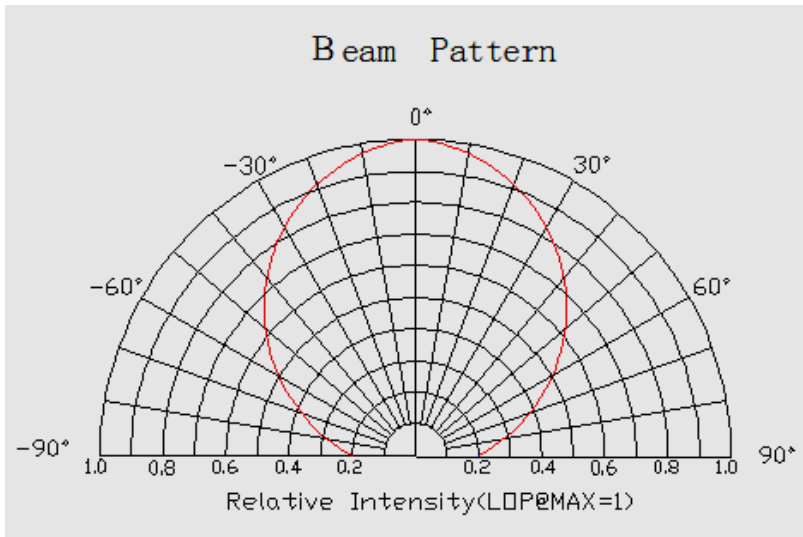

## Datasheet

LED pixel specification

LED pixel type:  
**LP12V3LTM1914AOPAL**

Description:  
**Digital LED Pixel 3-LED TM1914 OPAL (12V, 5050, 32mm)**

Date:  
11-7-2021

Page 1 of 5

Basic Parameters	
LED Type	5050 SMD
Color	RGB
Viewing Angle ( $\theta$ )	180 $\pm$ 5°
LEDs per pixel	3
Numbers of channels	3
IC type	TM1914
IP grade	IP64
Dimensions	32 mm x 20 mm
Weight	2 gram
Lifespan	50,000 hours
LB Value	L80B50
BIN	3 SDCM
Warranty	2 Years

Dimensions	
Wires	80 mm
Pixel diameter	35 mm
Total height	26 mm
Thread	27 mm
Hole diameter	27 mm
Nut diameter	38 mm
Installation	20 mm

Luminous Flux (Lumen/Meter)
50 Lumen

Wave Length/ Color Temperature	(nm/k)
Red	620 ~ 630 nm
Green	510 ~ 525 nm
Blue	455 ~ 470 nm

Wire color	Symbol	Function description
White	GND	Ground
Blue	D2	Data 2
Green	D1	Data 1
Red	+12V	12V logic power supply

**CIE1931 Red:**

**CIE1931 Green:**

**CIE1931 Blue:**

**Optical Characteristics Curve:**