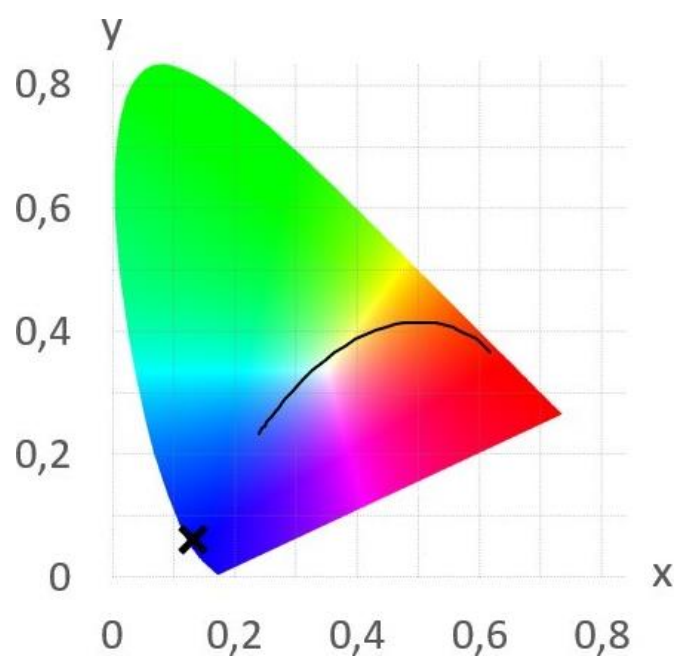

## Datasheet

LED pixel specification

LED pixel type:  
**LP12V3LTM1914AOPAL**

Description:  
**Digital LED Pixel 3-LED TM1914 OPAL (12V, 5050, 32mm)**

Date:  
11-7-2021

Page 1 of 5

Basic Parameters	
LED Type	5050 SMD
Color	RGB
Viewing Angle ( $\theta$ )	180 $\pm$ 5°
LEDs per pixel	3
Numbers of channels	3
IC type	TM1914
IP grade	IP64
Dimensions	32 mm x 20 mm
Weight	2 gram
Lifespan	50,000 hours
LB Value	L80B50
BIN	3 SDCM
Warranty	2 Years

Dimensions	
Wires	80 mm
Pixel diameter	35 mm
Total height	26 mm
Thread	27 mm
Hole diameter	27 mm
Nut diameter	38 mm
Installation	20 mm

Luminous Flux (Lumen/Meter)
50 Lumen

Wave Length/ Color Temperature	(nm/k)
Red	620 ~ 630 nm
Green	510 ~ 525 nm
Blue	455 ~ 470 nm

Wire color	Symbol	Function description
White	GND	Ground
Blue	D2	Data 2
Green	D1	Data 1
Red	+12V	12V logic power supply

**CIE1931 Red:**

**CIE1931 Green:**

**CIE1931 Blue:**

**Optical Characteristics Curve:**