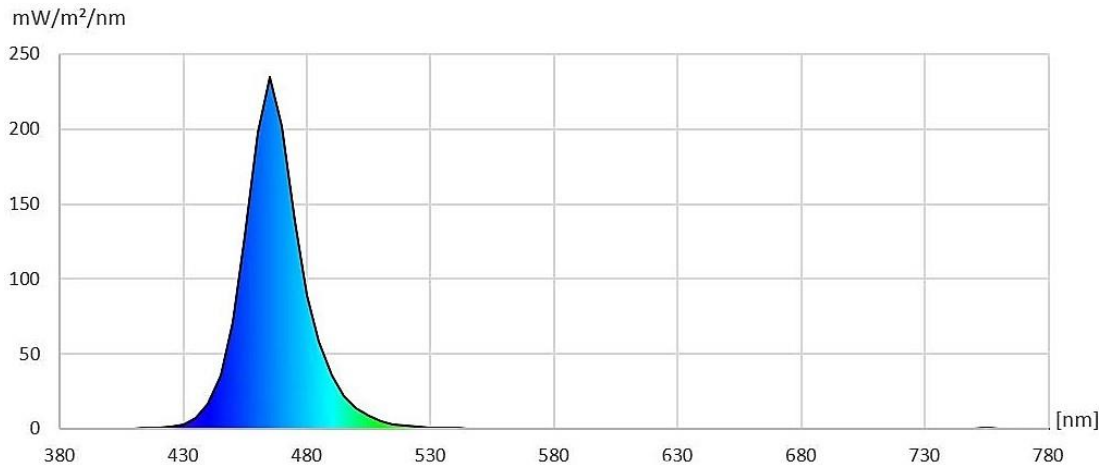

## Datasheet

LED pixel specification

LED pixel type:  
**LP12V3LTM1914AOPAL**

Description:  
**Digital LED Pixel 3-LED TM1914 OPAL (12V, 5050, 32mm)**

Date:  
11-7-2021

Page 1 of 5

Basic Parameters	
LED Type	5050 SMD
Color	RGB
Viewing Angle ( $\theta$ )	180 $\pm$ 5°
LEDs per pixel	3
Numbers of channels	3
IC type	TM1914
IP grade	IP64
Dimensions	32 mm x 20 mm
Weight	2 gram
Lifespan	50,000 hours
LB Value	L80B50
BIN	3 SDCM
Warranty	2 Years

Dimensions	
Wires	80 mm
Pixel diameter	35 mm
Total height	26 mm
Thread	27 mm
Hole diameter	27 mm
Nut diameter	38 mm
Installation	20 mm

Luminous Flux (Lumen/Meter)
50 Lumen

Wave Length/ Color Temperature	(nm/k)
Red	620 ~ 630 nm
Green	510 ~ 525 nm
Blue	455 ~ 470 nm

**Wavelength Red:**

mW/m<sup>2</sup>/nm

**Wavelength Green:**

mW/m<sup>2</sup>/nm

**Wavelength Blue:****Certificate of Conformity:**

EC Council Directive 2004/108/EC  
Electromagnetic Compatibility

**Complies to the standards:**