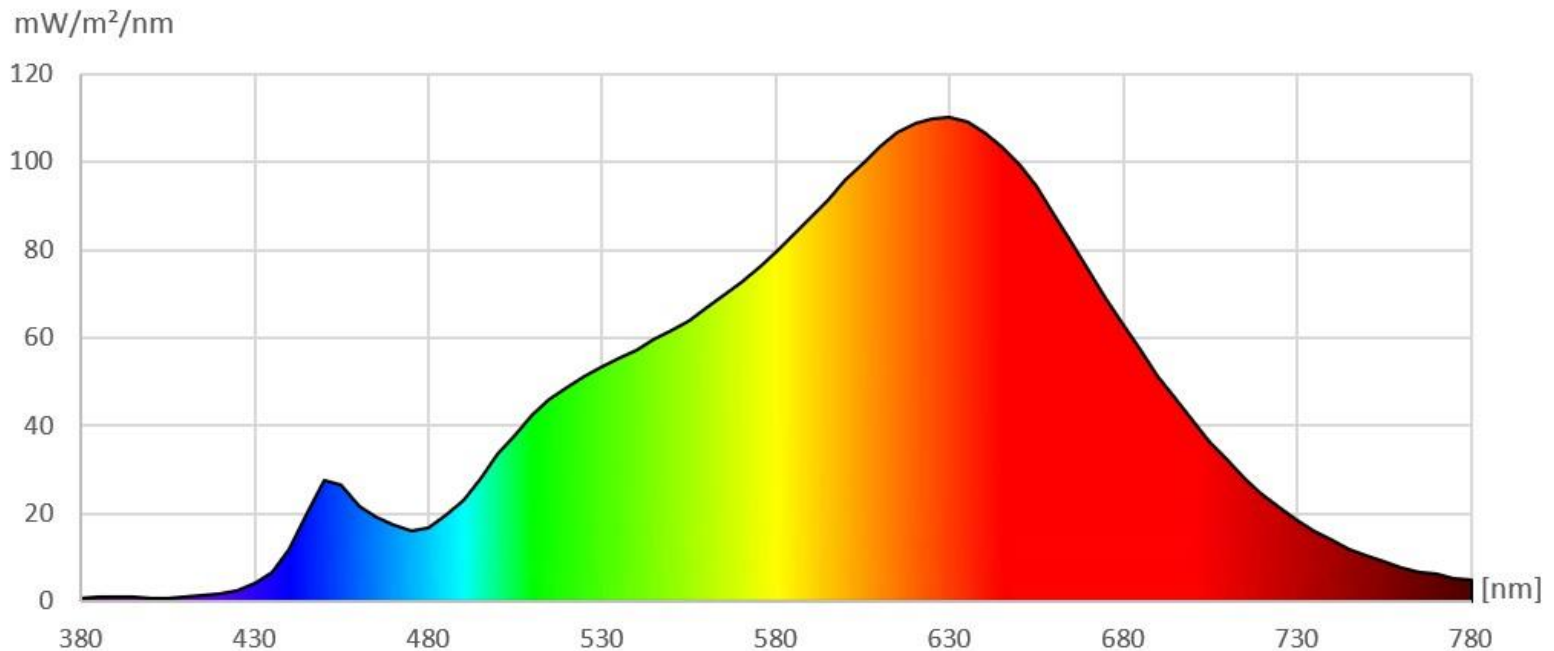

Basic Parameters	
LED Type	COB
Color	Warm White
CRI	≥ 95
Viewing Angle (θ)	120 ±5°
LED Qty	512 LEDs/ mtr
IP grade	IP64 Silicone
Dimensions	1000 * 10 * 4mm
Weight	35g ~ 50g/ meter
Mounting	3M tape VHB4905
Lifespan	70,000hours
LB Value	L90B20
BIN	3 SDCM
Warranty	5 Years

Wires & connection length	
Wires	UL1007 20# 150mm
Length per segment	50mm
LEDs / segment	24
Standard length on a reel	10m

Luminous Flux (Lumen/Meter)	
Warm White	1320 Lumen

Wavelength/ Color Temperature	(nm/k)
Warm White	2700 K

CIE1931 Warm White :

Optical Characteristics Curve:

Wavelength Warm White:

The Materials of PCB:

Conducting Tracks: Cu, 35um thickness, double sided.

Solderings:

Solder Alloy: 99.3 Sn, 0.7 Cu,

Melting Temperature: 227°C