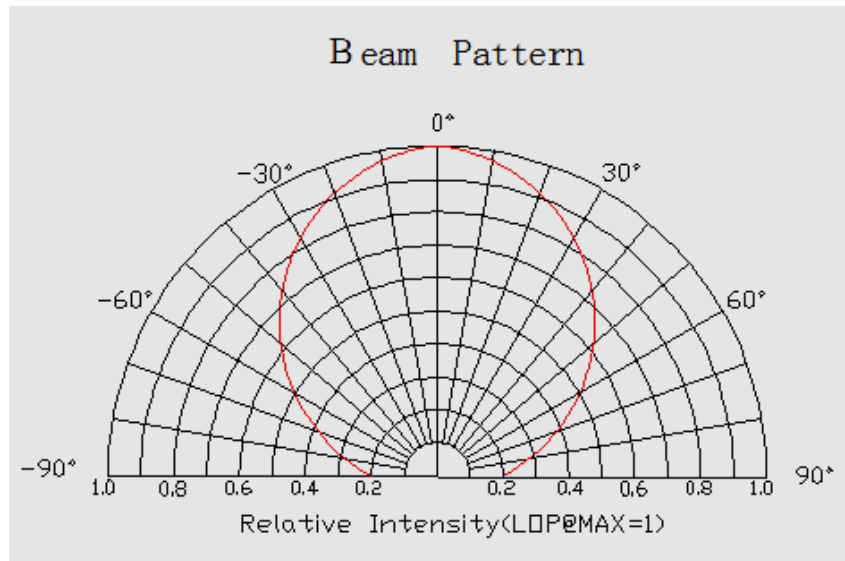

Basic Parameters	
LED Type	COB
Color	Warm White
CRI	≥ 95
Viewing Angle (θ)	120 ±5°
LED Qty	512 LEDs/ mtr
IP grade	IP64 Silicone
Dimensions	1000 * 10 * 4mm
Weight	35g ~ 50g/ meter
Mounting	3M tape VHB4905
Lifespan	70,000hours
LB Value	L90B20
BIN	3 SDCM
Warranty	5 Years

Wires & connection length	
Wires	UL1007 20# 150mm
Length per segment	50mm
LEDs / segment	24
Standard length on a reel	10m

Luminous Flux (Lumen/Meter)	
Warm White	1320 Lumen

Wavelength/ Color Temperature	(nm/k)
Warm White	2700 K

CIE1931 Warm White :

Optical Characteristics Curve:

Wavelength Warm White:

The Materials of PCB:

Conducting Tracks: Cu, 35um thickness, double sided.

Solderings:

Solder Alloy: 99.3 Sn, 0.7 Cu,

Melting Temperature: 227°C