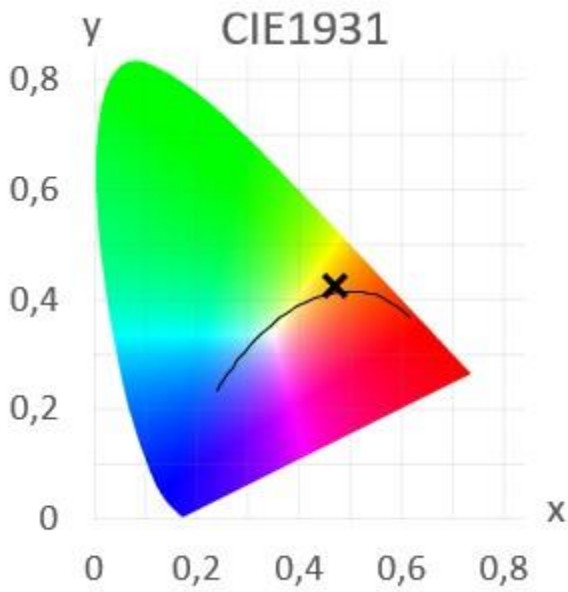

Basic Parameters	
LED Type	COB
Color	Warm White
CRI	≥ 95
Viewing Angle (θ)	120 ±5°
LED Qty	512 LEDs/ mtr
IP grade	IP64 Silicone
Dimensions	1000 * 10 * 4mm
Weight	35g ~ 50g/ meter
Mounting	3M tape VHB4905
Lifespan	70,000hours
LB Value	L90B20
BIN	3 SDCM
Warranty	5 Years

Wires & connection length	
Wires	UL1007 20# 150mm
Length per segment	50mm
LEDs / segment	24
Standard length on a reel	10m

Luminous Flux (Lumen/Meter)	
Warm White	1320 Lumen

Wavelength/ Color Temperature	(nm/k)
Warm White	2700 K

CIE1931 Warm White :

Optical Characteristics Curve:

Wavelength Warm White:

The Materials of PCB:

Conducting Tracks: Cu, 35um thickness, double sided.

Solderings:

Solder Alloy: 99.3 Sn, 0.7 Cu,

Melting Temperature: 227°C