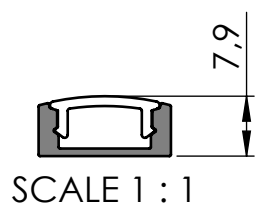

# SLIM LINE 7 mm

PRODUCT CODE: AL-SL7

DESCRIPTION: SL7, anodized in silver aluminum LED profile

WEIGHT: 0.12 kg/m

UNITS: millimeters

SCALE: 6:1

SHEET SIZE: A4

**LEDs-ON**