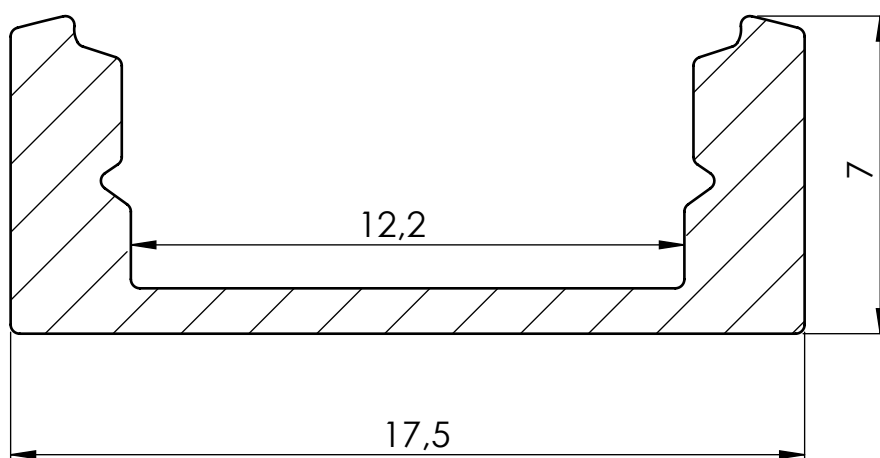

# SLIM LINE 7 mm

PRODUCT CODE: AL-SL7

DESCRIPTION: SL7, anodized in silver aluminum LED profile

WEIGHT: 0.12 kg/m

UNITS: millimeters

SCALE: 6:1

SHEET SIZE: A4

**LEDs-ON**