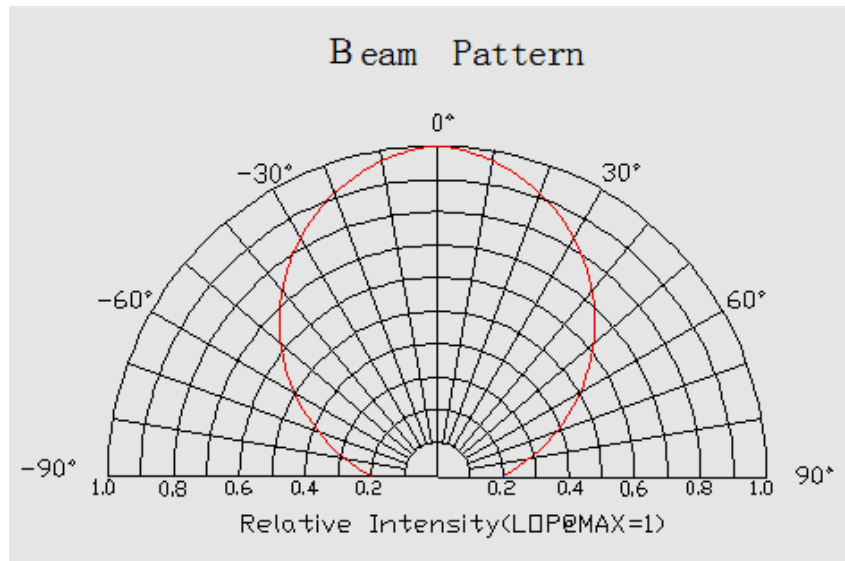

Basic Parameters	
LED Type	COB
Color	Warm White
CRI	≥ 95
Viewing Angle (θ)	120 ±5°
LED Qty	512 LEDs/ mtr
IP grade	IP64 Silicone
Dimensions	1000 * 10 * 4mm
Weight	35g ~ 50g/ meter
Mounting	3M tape VHB4905
Lifespan	70,000hours
LB Value	L90B20
BIN	3 SDCM
Warranty	5 Years

Wires & connection length	
Wires	UL1007 20# 150mm
Length per segment	50mm
LEDs / segment	24
Standard length on a reel	10m

Luminous Flux (Lumen/Meter)	
Warm White	1320 Lumen

Wavelength/ Color Temperature (nm/k)	
Warm White	2700 K

CIE1931 Warm White :

Optical Characteristics Curve:

Wavelength Warm White:

The Materials of PCB:

Conducting Tracks: Cu, 35um thickness, double sided.

Solderings:

Solder Alloy: 99.3 Sn, 0.7 Cu,
Melting Temperature: 227°C
No SVHC (Jan 2021)