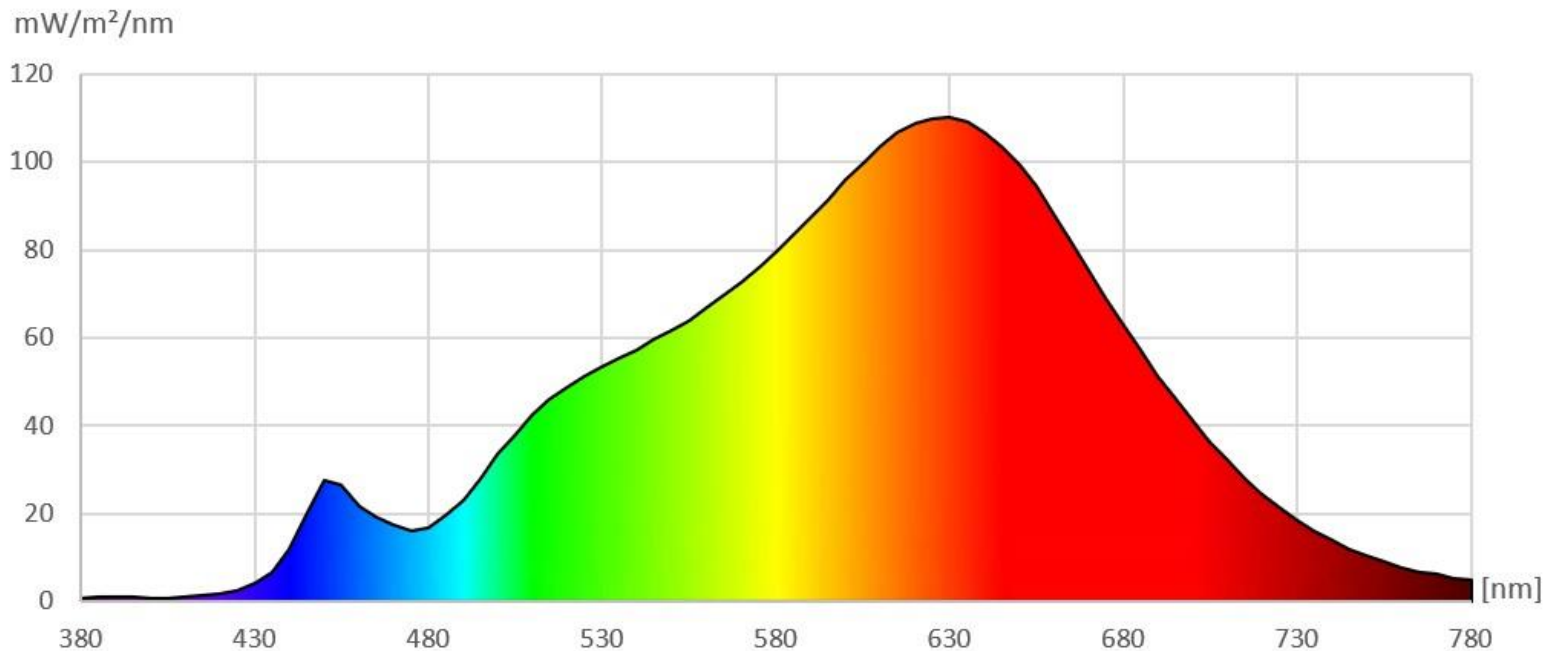

Basic Parameters	
LED Type	COB
Color	Warm White
CRI	≥ 95
Viewing Angle (θ)	120 ±5°
LED Qty	512 LEDs/ mtr
IP grade	IP64 Silicone
Dimensions	1000 * 10 * 4mm
Weight	35g ~ 50g/ meter
Mounting	3M tape VHB4905
Lifespan	70,000hours
LB Value	L90B20
BIN	3 SDCM
Warranty	5 Years

Wires & connection length	
Wires	UL1007 20# 150mm
Length per segment	50mm
LEDs / segment	24
Standard length on a reel	10m

Luminous Flux (Lumen/Meter)	
Warm White	1320 Lumen

Wavelength/ Color Temperature (nm/k)	
Warm White	2700 K

CIE1931 Warm White :

Optical Characteristics Curve:

Wavelength Warm White:

The Materials of PCB:

Conducting Tracks: Cu, 35um thickness, double sided.

Solderings:

Solder Alloy: 99.3 Sn, 0.7 Cu,
Melting Temperature: 227°C
No SVHC (Jan 2021)