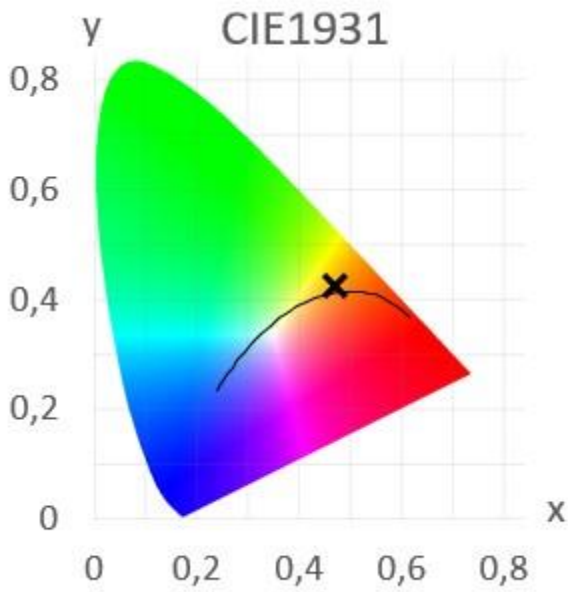

Basic Parameters	
LED Type	COB
Color	Warm White
CRI	≥ 95
Viewing Angle (θ)	120 ±5°
LED Qty	512 LEDs/ mtr
IP grade	IP64 Silicone
Dimensions	1000 * 10 * 4mm
Weight	35g ~ 50g/ meter
Mounting	3M tape VHB4905
Lifespan	70,000hours
LB Value	L90B20
BIN	3 SDCM
Warranty	5 Years

Wires & connection length	
Wires	UL1007 20# 150mm
Length per segment	50mm
LEDs / segment	24
Standard length on a reel	10m

Luminous Flux (Lumen/Meter)	
Warm White	1320 Lumen

Wavelength/ Color Temperature (nm/k)	
Warm White	2700 K

CIE1931 Warm White :

Optical Characteristics Curve:

Wavelength Warm White:

The Materials of PCB:

Conducting Tracks: Cu, 35um thickness, double sided.

Solderings:

Solder Alloy: 99.3 Sn, 0.7 Cu,
Melting Temperature: 227°C
No SVHC (Jan 2021)