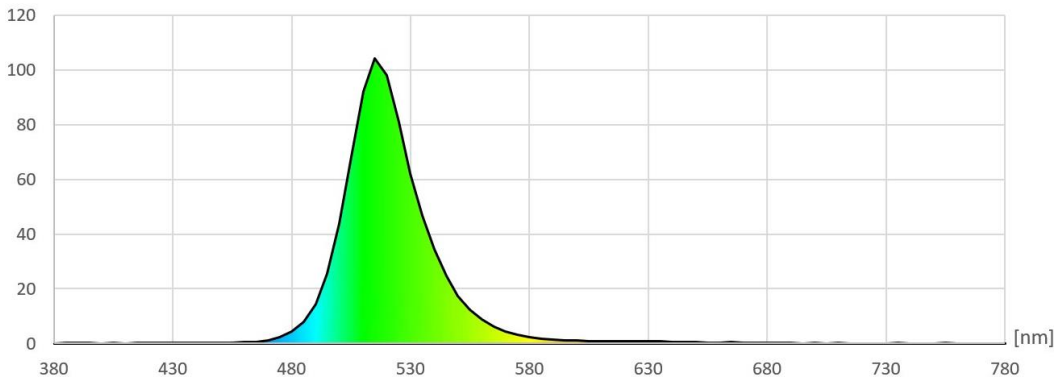

Page 1 of 6

Basic Parameters	
LED Type	5050 SMD
Color	RGB+ Warm White+ White
CRI	≥ 80 Ra
Viewing Angle (θ)	120 ±5°
LED Qty	84 LEDs/ mtr
IP grade	IP68 Silicone
Dimensions	1000 * 15 * 5mm
Weight	80g ~ 95g/ meter
Lifespan	70,000hours
LB Value	L80B50
BIN	3 SDCM
Warranty	5 Years

Wires & connection length	
Wires	UL1007 20# 150mm
Length per segment	83.33mm
LEDs / segment	7
Standard length on a reel	10m

Luminous Flux (Lumen/Meter)	
Red	280 Lumen
Green	406 Lumen
Blue	259 Lumen
Warm White	684 Lumen
White	534 Lumen

Wavelength/ Color Temperature	(nm/k)
Red	620~630 nm
Green	510~525 nm
Blue	455~470 nm
Warm White	2700~2900 K
White	7900~8100 K

CIE1931 RED:

Optical Characteristics Curve:

CIE1931 GREEN:

CIE1931 BLUE:

CIE1931 WARM WHITE:

CIE1931 WHITE:

Wavelength RED:

mW/m²/nm

Wavelength GREEN:

mW/m²/nm

Wavelength BLUE:

Wavelength WARM WHITE:

Wavelength WHITE: