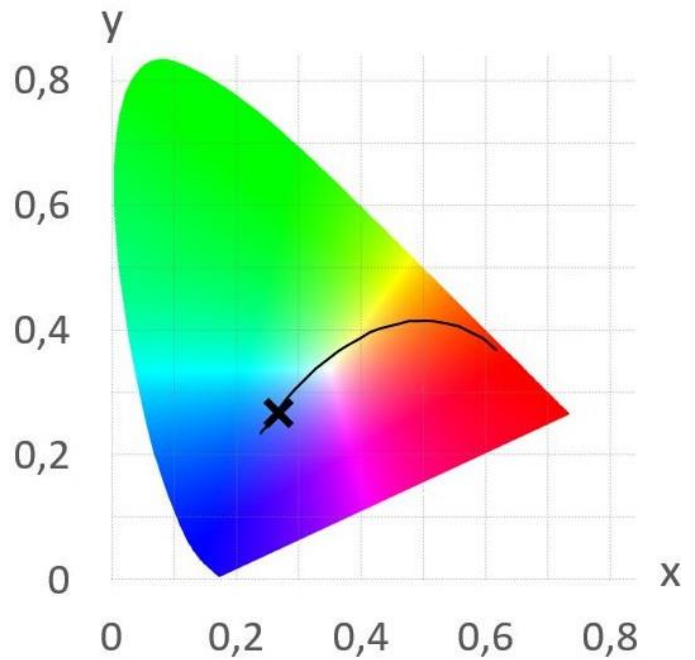

Page 1 of 6

Basic Parameters	
LED Type	5050 SMD
Color	RGB+ Warm White+ White
CRI	≥ 80 Ra
Viewing Angle (θ)	120 ±5°
LED Qty	84 LEDs/ mtr
IP grade	IP68 Silicone
Dimensions	1000 * 15 * 5mm
Weight	80g ~ 95g/ meter
Lifespan	70,000hours
LB Value	L80B50
BIN	3 SDCM
Warranty	5 Years

Wires & connection length	
Wires	UL1007 20# 150mm
Length per segment	83.33mm
LEDs / segment	7
Standard length on a reel	10m

Luminous Flux (Lumen/Meter)	
Red	280 Lumen
Green	406 Lumen
Blue	259 Lumen
Warm White	684 Lumen
White	534 Lumen

Wavelength/ Color Temperature	(nm/k)
Red	620~630 nm
Green	510~525 nm
Blue	455~470 nm
Warm White	2700~2900 K
White	7900~8100 K

CIE1931 RED:

Optical Characteristics Curve:

CIE1931 GREEN:

CIE1931 BLUE:

CIE1931 WARM WHITE:

CIE1931 WHITE:

Wavelength RED:

mW/m²/nm

Wavelength GREEN:

mW/m²/nm

Wavelength BLUE:

Wavelength WARM WHITE:

Wavelength WHITE: