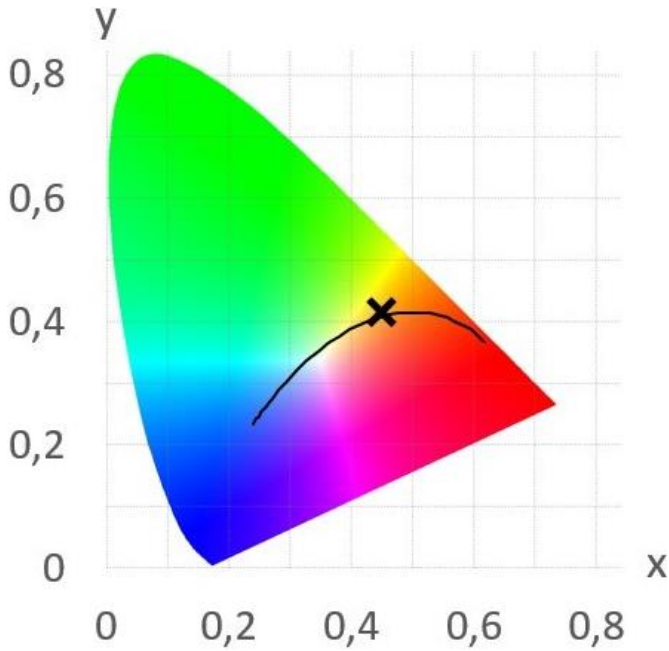

Page 1 of 6

Basic Parameters	
LED Type	5050 SMD
Color	RGB+ Warm White+ White
CRI	≥ 80 Ra
Viewing Angle (θ)	120 ±5°
LED Qty	84 LEDs/ mtr
IP grade	IP68 Silicone
Dimensions	1000 * 15 * 5mm
Weight	80g ~ 95g/ meter
Lifespan	70,000hours
LB Value	L80B50
BIN	3 SDCM
Warranty	5 Years

Wires & connection length	
Wires	UL1007 20# 150mm
Length per segment	83.33mm
LEDs / segment	7
Standard length on a reel	10m

Luminous Flux (Lumen/Meter)	
Red	280 Lumen
Green	406 Lumen
Blue	259 Lumen
Warm White	684 Lumen
White	534 Lumen

Wavelength/ Color Temperature	(nm/k)
Red	620~630 nm
Green	510~525 nm
Blue	455~470 nm
Warm White	2700~2900 K
White	7900~8100 K

CIE1931 RED:

Optical Characteristics Curve:

CIE1931 GREEN:

CIE1931 BLUE:

CIE1931 WARM WHITE:

CIE1931 WHITE:

Wavelength RED:

mW/m²/nm

Wavelength GREEN:

mW/m²/nm

Wavelength BLUE:

Wavelength WARM WHITE:

Wavelength WHITE: