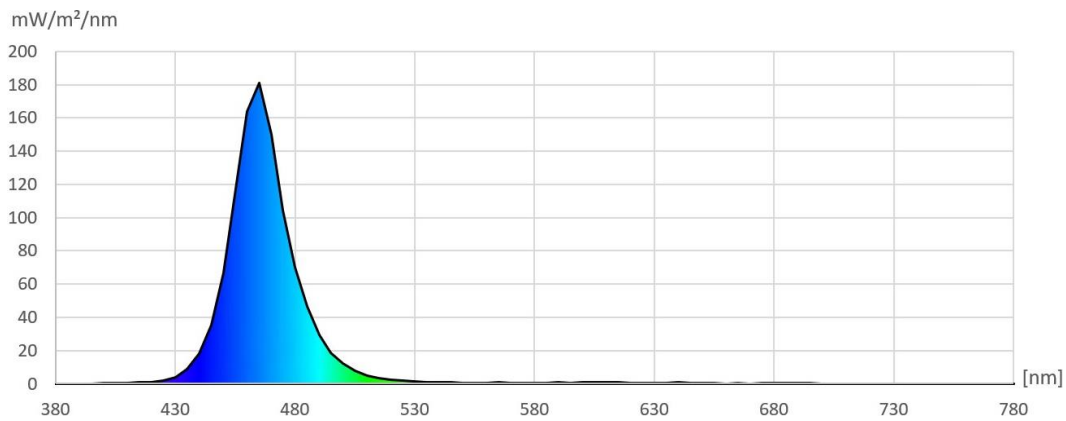

Page 1 of 6

Basic Parameters	
LED Type	5050 SMD
Color	RGB+ Warm White+ White
CRI	≥ 80 Ra
Viewing Angle (θ)	120 ±5°
LED Qty	84 LEDs/ mtr
IP grade	IP68 Silicone
Dimensions	1000 * 15 * 5mm
Weight	80g ~ 95g/ meter
Lifespan	70,000hours
LB Value	L80B50
BIN	3 SDCM
Warranty	5 Years

Wires & connection length	
Wires	UL1007 20# 150mm
Length per segment	83.33mm
LEDs / segment	7
Standard length on a reel	10m

Luminous Flux (Lumen/Meter)	
Red	280 Lumen
Green	406 Lumen
Blue	259 Lumen
Warm White	684 Lumen
White	534 Lumen

Wavelength/ Color Temperature	(nm/k)
Red	620~630 nm
Green	510~525 nm
Blue	455~470 nm
Warm White	2700~2900 K
White	7900~8100 K

CIE1931 RED:

Optical Characteristics Curve:

CIE1931 GREEN:

CIE1931 BLUE:

CIE1931 WARM WHITE:

CIE1931 WHITE:

Wavelength RED:

mW/m²/nm

Wavelength GREEN:

mW/m²/nm

Wavelength BLUE:

Wavelength WARM WHITE:

Wavelength WHITE: