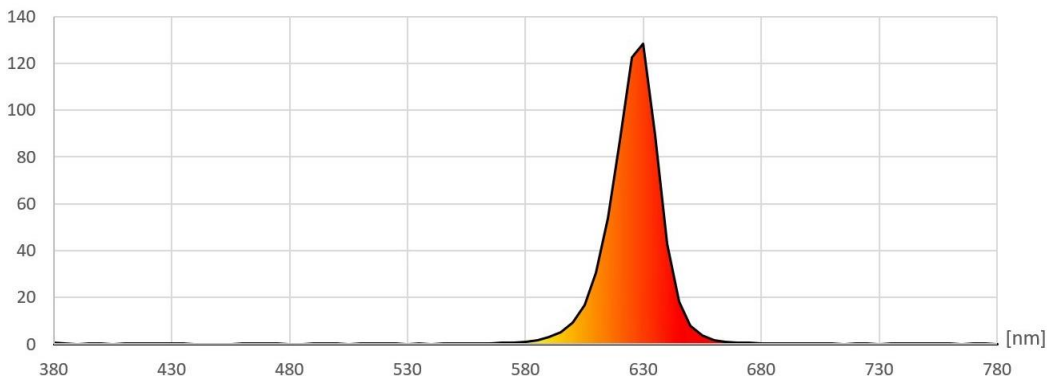

Page 1 of 6

Basic Parameters	
LED Type	5050 SMD
Color	RGB+ Warm White+ White
CRI	≥ 80 Ra
Viewing Angle (θ)	120 ±5°
LED Qty	84 LEDs/ mtr
IP grade	IP68 Silicone
Dimensions	1000 * 15 * 5mm
Weight	80g ~ 95g/ meter
Lifespan	70,000hours
LB Value	L80B50
BIN	3 SDCM
Warranty	5 Years

Wires & connection length	
Wires	UL1007 20# 150mm
Length per segment	83.33mm
LEDs / segment	7
Standard length on a reel	10m

Luminous Flux (Lumen/Meter)	
Red	280 Lumen
Green	406 Lumen
Blue	259 Lumen
Warm White	684 Lumen
White	534 Lumen

Wavelength/ Color Temperature	(nm/k)
Red	620~630 nm
Green	510~525 nm
Blue	455~470 nm
Warm White	2700~2900 K
White	7900~8100 K

CIE1931 RED:

Optical Characteristics Curve:

CIE1931 GREEN:

CIE1931 BLUE:

CIE1931 WARM WHITE:

CIE1931 WHITE:

Wavelength RED:

mW/m²/nm

Wavelength GREEN:

mW/m²/nm

Wavelength BLUE:

Wavelength WARM WHITE:

Wavelength WHITE: