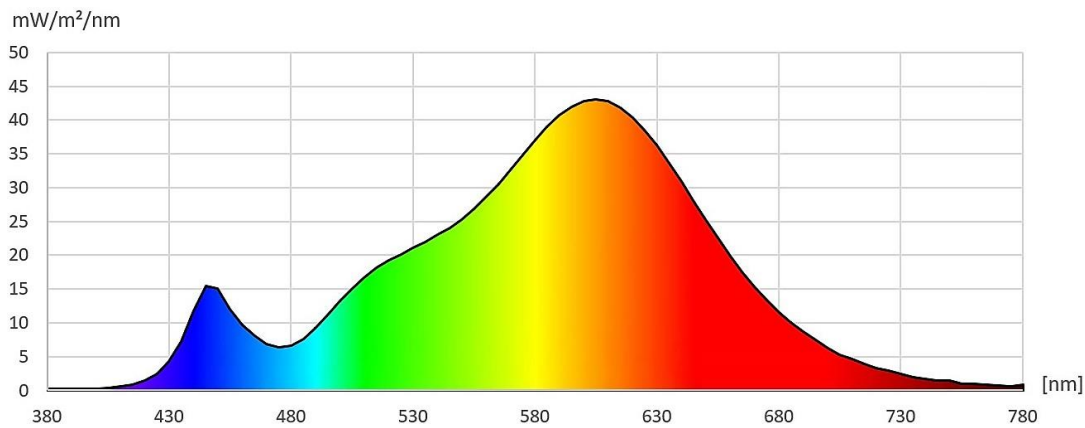

Page 1 of 6

Basic Parameters	
LED Type	5050 SMD
Color	RGB+ Warm White+ White
CRI	≥ 80 Ra
Viewing Angle (θ)	120 ±5°
LED Qty	84 LEDs/ mtr
IP grade	IP68 Silicone
Dimensions	1000 * 15 * 5mm
Weight	80g ~ 95g/ meter
Lifespan	70,000hours
LB Value	L80B50
BIN	3 SDCM
Warranty	5 Years

Wires & connection length	
Wires	UL1007 20# 150mm
Length per segment	83.33mm
LEDs / segment	7
Standard length on a reel	10m

Luminous Flux (Lumen/Meter)	
Red	280 Lumen
Green	406 Lumen
Blue	259 Lumen
Warm White	684 Lumen
White	534 Lumen

Wavelength/ Color Temperature	(nm/k)
Red	620~630 nm
Green	510~525 nm
Blue	455~470 nm
Warm White	2700~2900 K
White	7900~8100 K

CIE1931 RED:

Optical Characteristics Curve:

CIE1931 GREEN:

CIE1931 BLUE:

CIE1931 WARM WHITE:

CIE1931 WHITE:

Wavelength RED:

mW/m²/nm

Wavelength GREEN:

mW/m²/nm

Wavelength BLUE:

Wavelength WARM WHITE:

Wavelength WHITE: