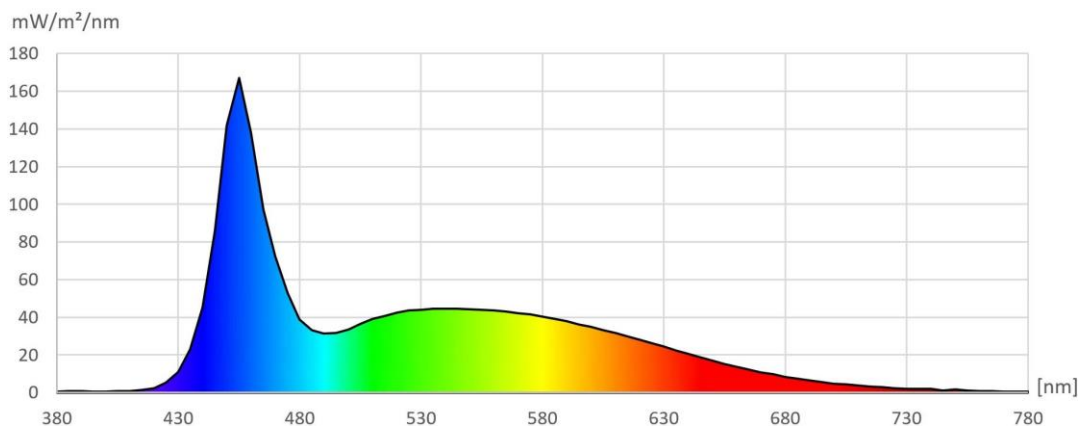

Page 1 of 6

Basic Parameters	
LED Type	5050 SMD
Color	RGB+ Warm White+ White
CRI	≥ 80 Ra
Viewing Angle (θ)	120 ±5°
LED Qty	84 LEDs/ mtr
IP grade	IP68 Silicone
Dimensions	1000 * 15 * 5mm
Weight	80g ~ 95g/ meter
Lifespan	70,000hours
LB Value	L80B50
BIN	3 SDCM
Warranty	5 Years

Wires & connection length	
Wires	UL1007 20# 150mm
Length per segment	83.33mm
LEDs / segment	7
Standard length on a reel	10m

Luminous Flux (Lumen/Meter)	
Red	280 Lumen
Green	406 Lumen
Blue	259 Lumen
Warm White	684 Lumen
White	534 Lumen

Wavelength/ Color Temperature	(nm/k)
Red	620~630 nm
Green	510~525 nm
Blue	455~470 nm
Warm White	2700~2900 K
White	7900~8100 K

CIE1931 RED:

Optical Characteristics Curve:

CIE1931 GREEN:

CIE1931 BLUE:

CIE1931 WARM WHITE:

CIE1931 WHITE:

Wavelength RED:

mW/m²/nm

Wavelength GREEN:

mW/m²/nm

Wavelength BLUE:

Wavelength WARM WHITE:

Wavelength WHITE: