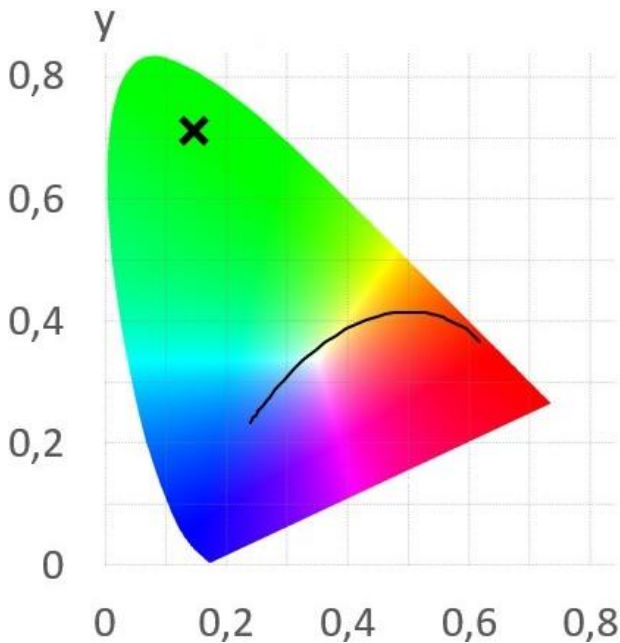

Page 1 of 6

Basic Parameters	
LED Type	5050 SMD
Color	RGB+ Warm White+ White
CRI	≥ 80 Ra
Viewing Angle (θ)	120 ±5°
LED Qty	84 LEDs/ mtr
IP grade	IP68 Silicone
Dimensions	1000 * 15 * 5mm
Weight	80g ~ 95g/ meter
Lifespan	70,000hours
LB Value	L80B50
BIN	3 SDCM
Warranty	5 Years

Wires & connection length	
Wires	UL1007 20# 150mm
Length per segment	83.33mm
LEDs / segment	7
Standard length on a reel	10m

Luminous Flux (Lumen/Meter)	
Red	280 Lumen
Green	406 Lumen
Blue	259 Lumen
Warm White	684 Lumen
White	534 Lumen

Wavelength/ Color Temperature	(nm/k)
Red	620~630 nm
Green	510~525 nm
Blue	455~470 nm
Warm White	2700~2900 K
White	7900~8100 K

CIE1931 RED:

Optical Characteristics Curve:

CIE1931 GREEN:

CIE1931 BLUE:

CIE1931 WARM WHITE:

CIE1931 WHITE:

Wavelength RED:

mW/m²/nm

Wavelength GREEN:

mW/m²/nm

Wavelength BLUE:

Wavelength WARM WHITE:

Wavelength WHITE: