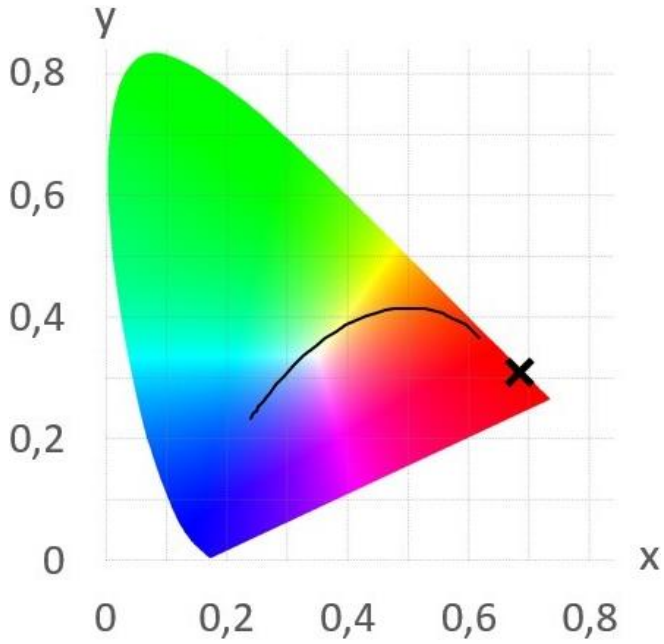

Page 1 of 6

Basic Parameters	
LED Type	5050 SMD
Color	RGB+ Warm White+ White
CRI	≥ 80 Ra
Viewing Angle (θ)	120 ±5°
LED Qty	84 LEDs/ mtr
IP grade	IP68 Silicone
Dimensions	1000 * 15 * 5mm
Weight	80g ~ 95g/ meter
Lifespan	70,000hours
LB Value	L80B50
BIN	3 SDCM
Warranty	5 Years

Wires & connection length	
Wires	UL1007 20# 150mm
Length per segment	83.33mm
LEDs / segment	7
Standard length on a reel	10m

Luminous Flux (Lumen/Meter)	
Red	280 Lumen
Green	406 Lumen
Blue	259 Lumen
Warm White	684 Lumen
White	534 Lumen

Wavelength/ Color Temperature	(nm/k)
Red	620~630 nm
Green	510~525 nm
Blue	455~470 nm
Warm White	2700~2900 K
White	7900~8100 K

CIE1931 RED:

Optical Characteristics Curve:

CIE1931 GREEN:

CIE1931 BLUE:

CIE1931 WARM WHITE: