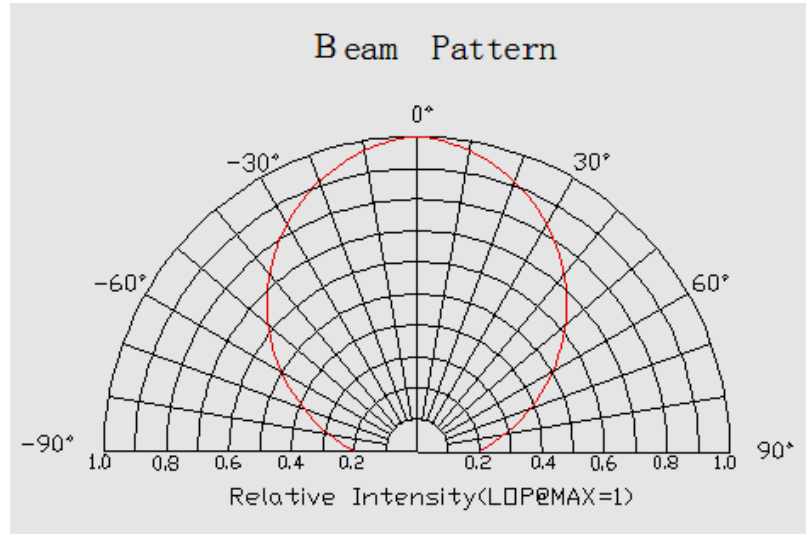

Page 1 of 6

Basic Parameters	
LED Type	5050 SMD
Color	RGB+ Warm White+ White
CRI	≥ 80 Ra
Viewing Angle (θ)	120 ±5°
LED Qty	84 LEDs/ mtr
IP grade	IP68 Silicone
Dimensions	1000 * 15 * 5mm
Weight	80g ~ 95g/ meter
Lifespan	70,000hours
LB Value	L80B50
BIN	3 SDCM
Warranty	5 Years

Wires & connection length	
Wires	UL1007 20# 150mm
Length per segment	83.33mm
LEDs / segment	7
Standard length on a reel	10m

Luminous Flux (Lumen/Meter)	
Red	280 Lumen
Green	406 Lumen
Blue	259 Lumen
Warm White	684 Lumen
White	534 Lumen

Wavelength/ Color Temperature	(nm/k)
Red	620~630 nm
Green	510~525 nm
Blue	455~470 nm
Warm White	2700~2900 K
White	7900~8100 K

CIE1931 RED:

Optical Characteristics Curve:

CIE1931 GREEN:

CIE1931 BLUE:

CIE1931 WARM WHITE: