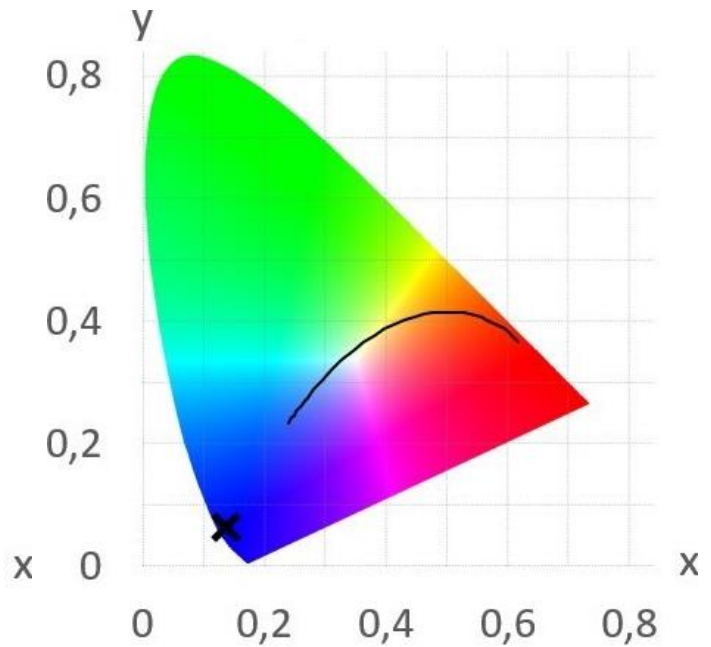

Wires & connection length	
Wires	UL1007 20# 150mm
Length per segment	83.33mm
LEDs / segment	7
Standard length on a reel	10m

Luminous Flux (Lumen/Meter)	
Red	280 Lumen
Green	406 Lumen
Blue	259 Lumen
Warm White	684 Lumen
White	534 Lumen

Wavelength/ Color Temperature	(nm/k)
Red	620~630 nm
Green	510~525 nm
Blue	455~470 nm
Warm White	2700~2900 K
White	7900~8100 K

CIE1931 RED:

Optical Characteristics Curve:

CIE1931 GREEN:

CIE1931 BLUE:

CIE1931 WARM WHITE:

CIE1931 WHITE:

Wavelength RED:

mW/m²/nm

Wavelength GREEN:

mW/m²/nm

Wavelength BLUE:

Wavelength WARM WHITE:

Wavelength WHITE: