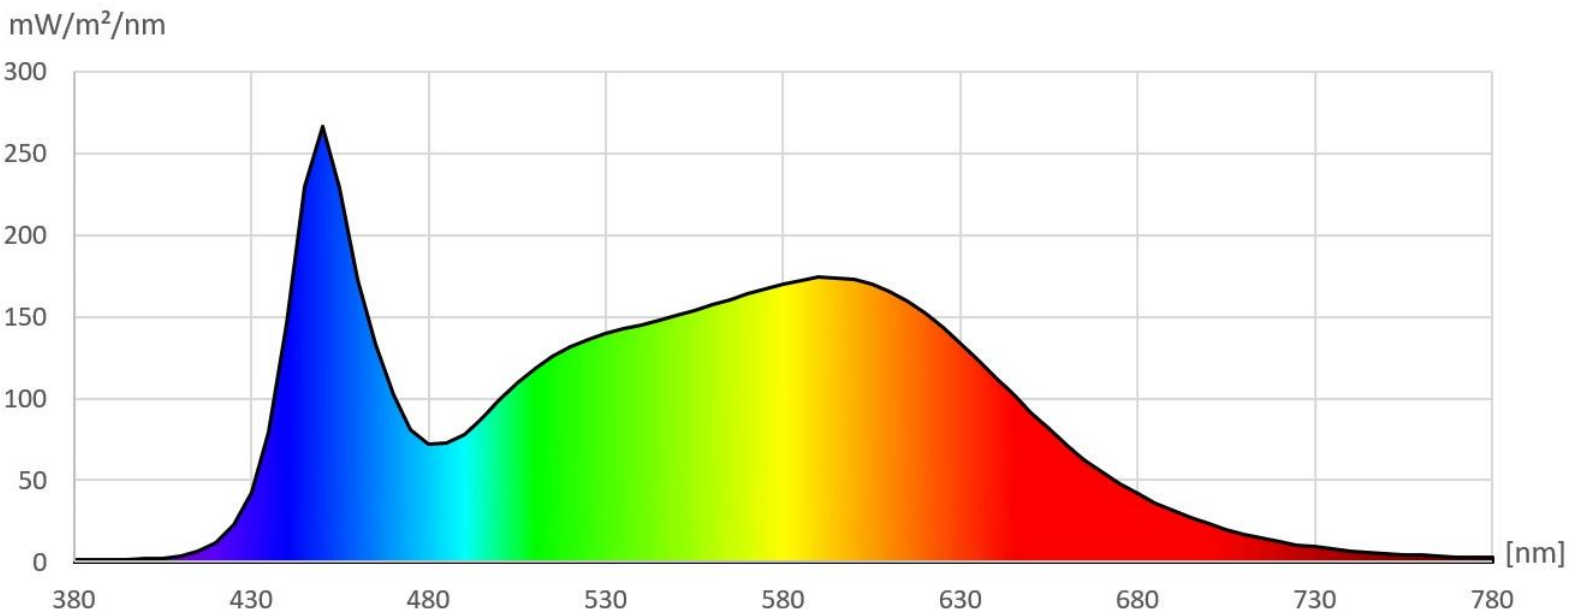

Parameters:

Basic Parameters	
LED Type	2835 SMD
Color	Neutral White
CRI	≥ 90 Ra
Viewing Angle (θ)	120 ±5°
LED Qty	120 LEDs / mtr
IP grade	IP68 Silicone
Dimensions	1000 * 12 * 5 mm
Weight	120g ~ 150g / meter
Lifespan	70,000hours
LB Value	L80B50
BIN	3 SDCM
Warranty	5 Years

Wires & connection length	
Wires	UL1007 20# 150mm
Length per segment	50mm
LEDs / segment	6
Standard length on a reel	10m

Luminous Flux (Lumen/Meter)	
Neutral White	≈ 2400 Lumen

Wavelength/ Color Temperature (nm/k)	
Neutral White	4600 ~ 4800 K

CIE1931:

Optical Characteristics Curve:

Wavelength:

The Materials of PCB:

Conducting Tracks: Cu, 35um thickness, double sided.

Solderings:

Solder Alloy: 99.3 Sn, 0.7 Cu,

Melting Temperature: 227°C