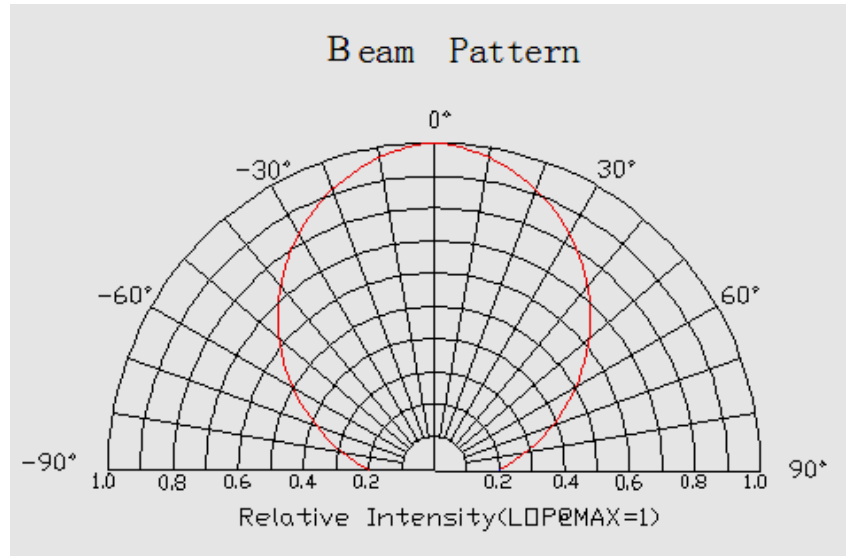

Parameters:

Basic Parameters	
LED Type	2835 SMD
Color	Neutral White
CRI	≥ 90 Ra
Viewing Angle (θ)	120 ±5°
LED Qty	120 LEDs / mtr
IP grade	IP68 Silicone
Dimensions	1000 * 12 * 5 mm
Weight	120g ~ 150g / meter
Lifespan	70,000hours
LB Value	L80B50
BIN	3 SDCM
Warranty	5 Years

Wires & connection length	
Wires	UL1007 20# 150mm
Length per segment	50mm
LEDs / segment	6
Standard length on a reel	10m

Luminous Flux (Lumen/Meter)	
Neutral White	≈ 2400 Lumen

Wavelength/ Color Temperature (nm/k)	
Neutral White	4600 ~ 4800 K

CIE1931:

Optical Characteristics Curve:

Wavelength:

The Materials of PCB:

Conducting Tracks: Cu, 35um thickness, double sided.

Solderings:

Solder Alloy: 99.3 Sn, 0.7 Cu,

Melting Temperature: 227°C