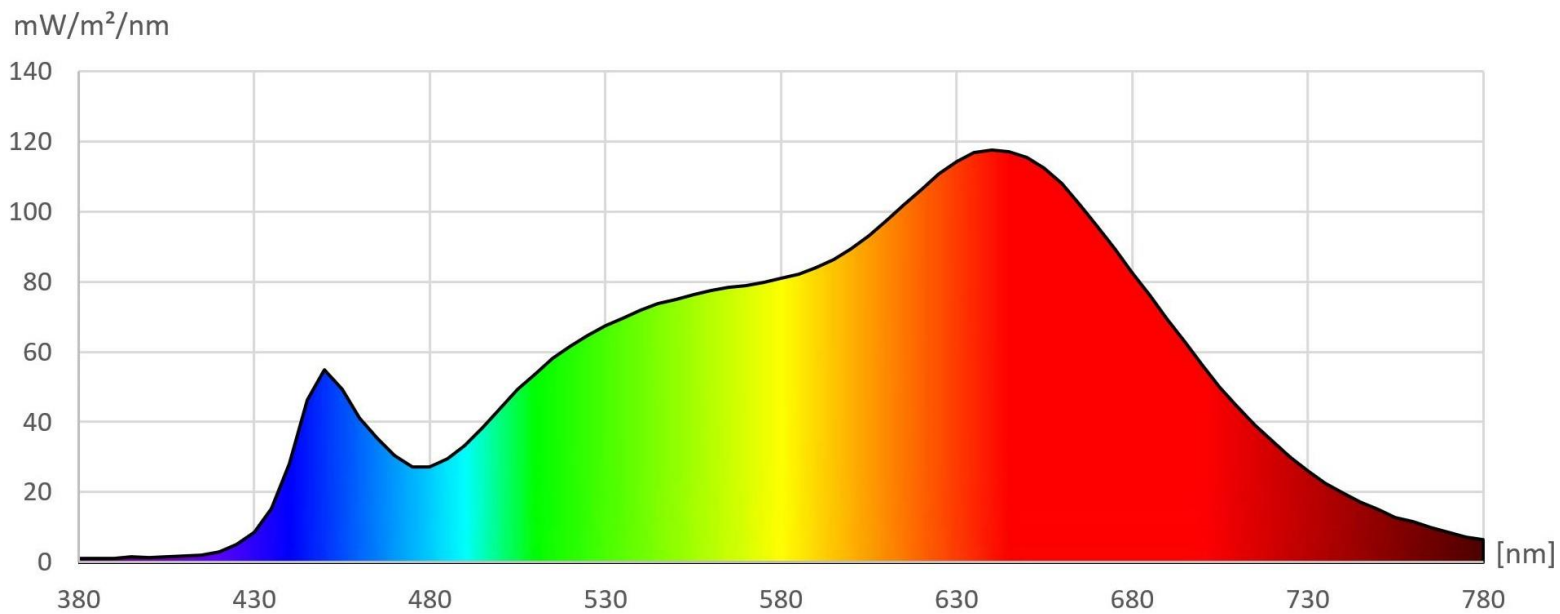

Basic Parameters	
LED Type	COB
Color	Warm White
CRI	≥ 95
Viewing Angle (θ)	120 ±5°
LED Qty	480 LEDs / mtr
IP grade	IP64 Silicone
Dimensions	1000 * 10 * 4mm
Weight	60g ~ 70g / meter
Lifespan	70,000hours
LB Value	L90B20
Warranty	5 Years

Wires & connection length	
Wires	UL1007 20# 150mm
Length per segment	50mm
LEDs / segment	24
Standard length on a reel	10m

Luminous Flux (Lumen/Meter)	
Warm White	1280 Lumen

Wave Length/ Color Temperature (nm/k)	
Warm White	2700 K

CIE1931:

Optical Characteristics Curve:

Wave Length:

The Materials of PCB:

Epoxy PCB with white finishing.
Conducting Tracks: Cu, 35um thickness, double sided.

Solderings:
Solder Alloy: 99.3 Sn, 0.7 Cu,
Melting Temperature: 227°C
No SVHC (17-Dec-2014)