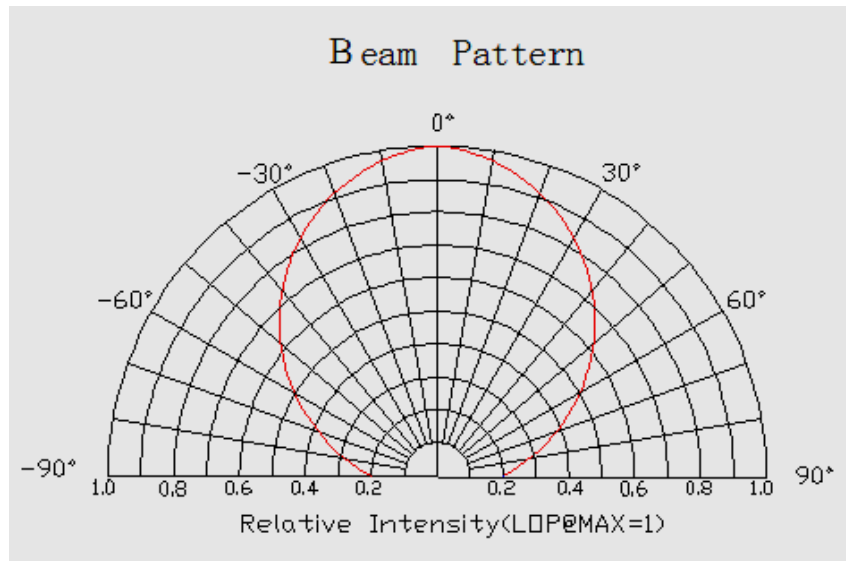

Basic Parameters	
LED Type	COB
Color	Warm White
CRI	≥ 95
Viewing Angle (θ)	120 ±5°
LED Qty	480 LEDs / mtr
IP grade	IP64 Silicone
Dimensions	1000 * 10 * 4mm
Weight	60g ~ 70g / meter
Lifespan	70,000hours
LB Value	L90B20
Warranty	5 Years

Wires & connection length	
Wires	UL1007 20# 150mm
Length per segment	50mm
LEDs / segment	24
Standard length on a reel	10m

Luminous Flux (Lumen/Meter)	
Warm White	1280 Lumen

Wave Length/ Color Temperature (nm/k)	
Warm White	2700 K

CIE1931:

Optical Characteristics Curve:

Wave Length:

The Materials of PCB:

Epoxy PCB with white finishing.
Conducting Tracks: Cu, 35um thickness, double sided.

Solderings:
Solder Alloy: 99.3 Sn, 0.7 Cu,
Melting Temperature: 227°C
No SVHC (17-Dec-2014)