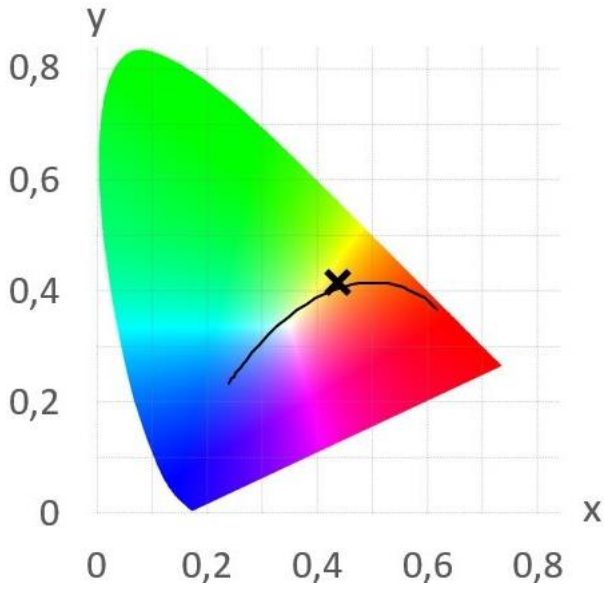

**Parameters:**

<b>Basic Parameters</b>	
LED Type	3528 SMD
Color	Warm White
CRI	≥ 80 Ra
Viewing Angle (θ)	120 ±5°
LED Qty	120 LEDs / mtr
IP grade	IP20
Dimensions	1000 * 8 * 3mm
Weight	30g ~ 35g / meter
Lifespan	50,000hours
LB Value	L80B50
Warranty	5 Years

<b>Wires &amp; connection length</b>	
Wires	UL1007 20# 150mm
Length per segment	50mm
LEDs / segment	6
Standard length on a reel	10m

<b>Luminous Flux (Lumen/Meter)</b>	
Warm White	720 Lumen

<b>Wave Length/ Color Temperature (nm/k)</b>	
Warm White	2900 ~ 3100 K

**CIE1931:**

**Optical Characteristics Curve:**

**Wave Length:**