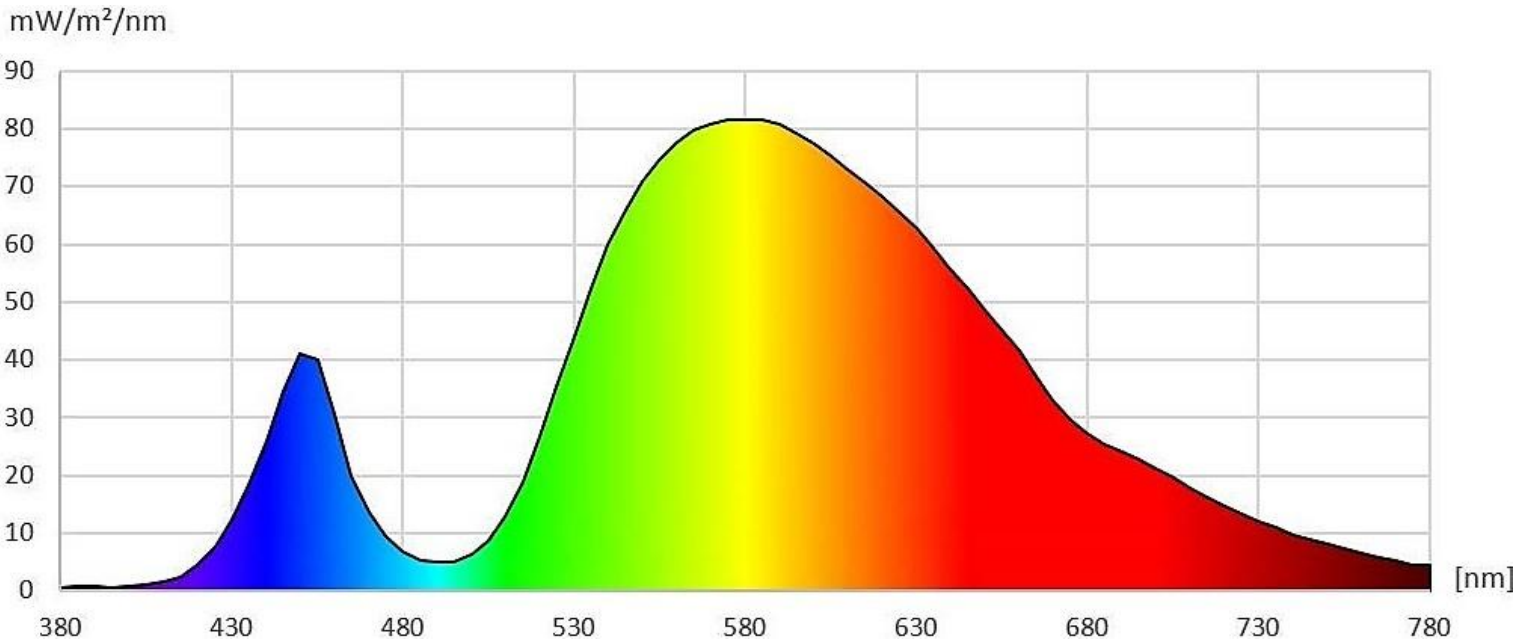

**Parameters:**

<b>Basic Parameters</b>	
LED Type	3528 SMD
Color	Warm White
CRI	≥ 80 Ra
Viewing Angle (θ)	120 ±5°
LED Qty	120 LEDs / mtr
IP grade	IP20
Dimensions	1000 * 8 * 3mm
Weight	30g ~ 35g / meter
Lifespan	50,000hours
LB Value	L80B50
Warranty	5 Years

<b>Wires &amp; connection length</b>	
Wires	UL1007 20# 150mm
Length per segment	50mm
LEDs / segment	6
Standard length on a reel	10m

<b>Luminous Flux (Lumen/Meter)</b>	
Warm White	720 Lumen

<b>Wave Length/ Color Temperature (nm/k)</b>	
Warm White	2900 ~ 3100 K

**CIE1931:**

**Optical Characteristics Curve:**

**Wave Length:**