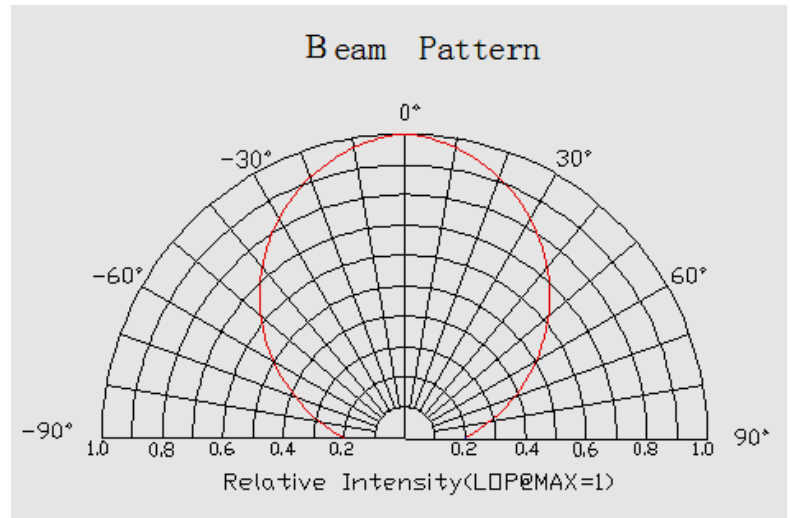

**Parameters:**

<b>Basic Parameters</b>	
LED Type	3528 SMD
Color	Warm White
CRI	≥ 80 Ra
Viewing Angle (θ)	120 ±5°
LED Qty	120 LEDs / mtr
IP grade	IP20
Dimensions	1000 * 8 * 3mm
Weight	30g ~ 35g / meter
Lifespan	50,000hours
LB Value	L80B50
Warranty	5 Years

<b>Wires &amp; connection length</b>	
Wires	UL1007 20# 150mm
Length per segment	50mm
LEDs / segment	6
Standard length on a reel	10m

<b>Luminous Flux (Lumen/Meter)</b>	
Warm White	720 Lumen

<b>Wave Length/ Color Temperature (nm/k)</b>	
Warm White	2900 ~ 3100 K

**CIE1931:**

**Optical Characteristics Curve:**

**Wave Length:**