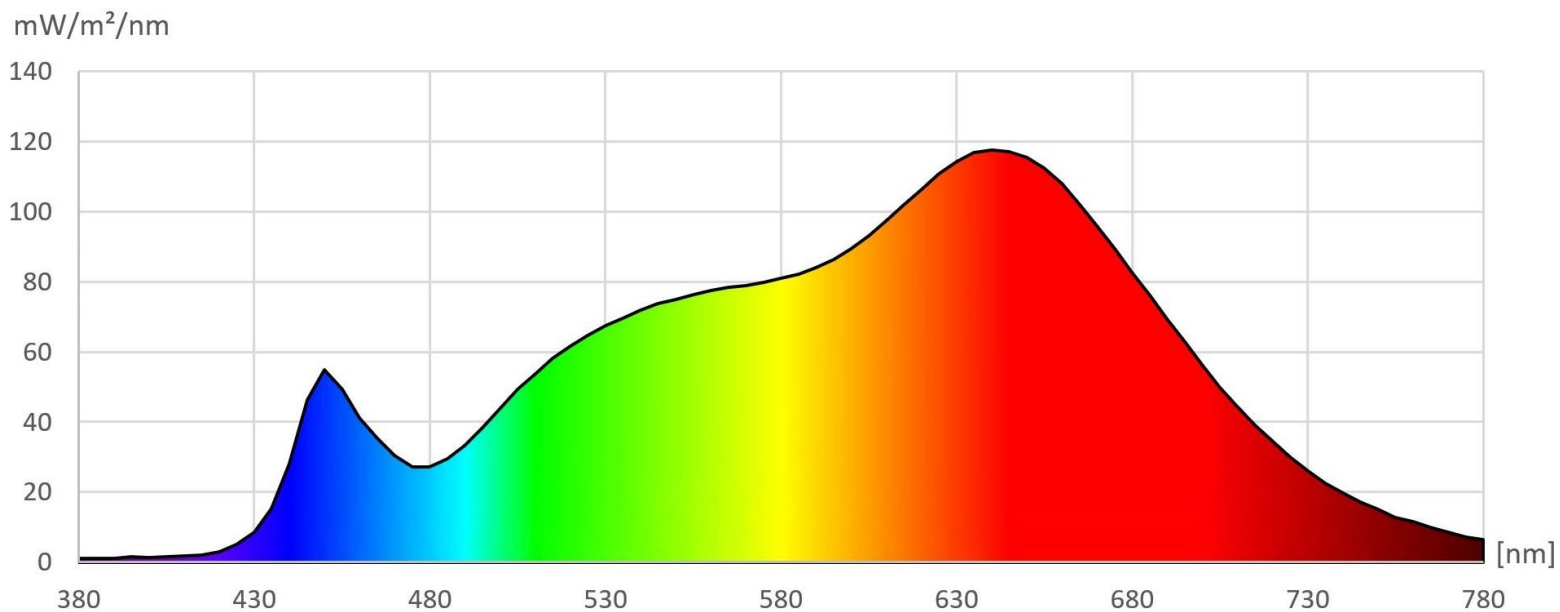

Page 1 of 4

**Parameters:**

<b>Basic Parameters</b>	
LED Type	0603 SMD
Color	Warm White
CRI	≥ 95
Viewing Angle (θ)	120 ±5°
LED Qty	480 LEDs / mtr
IP grade	IP64 Silicone
Dimensions	1000 * 10 * 4mm
Weight	60g ~ 70g / meter
Lifespan	70,000hours
LB Value	L90B20
Warranty	5 Years

<b>Wires &amp; connection length</b>	
Wires	UL1007 20# 150mm
Length per segment	50mm
LEDs / segment	24
Standard length on a reel	10m

<b>Luminous Flux (Lumen/Meter)</b>	
Warm White	1984 Lumen

<b>Wave Length/ Color Temperature (nm/k)</b>	
Warm White	2700 K

**CIE1931:**

**Optical Characteristics Curve:**

**Wave Length:**