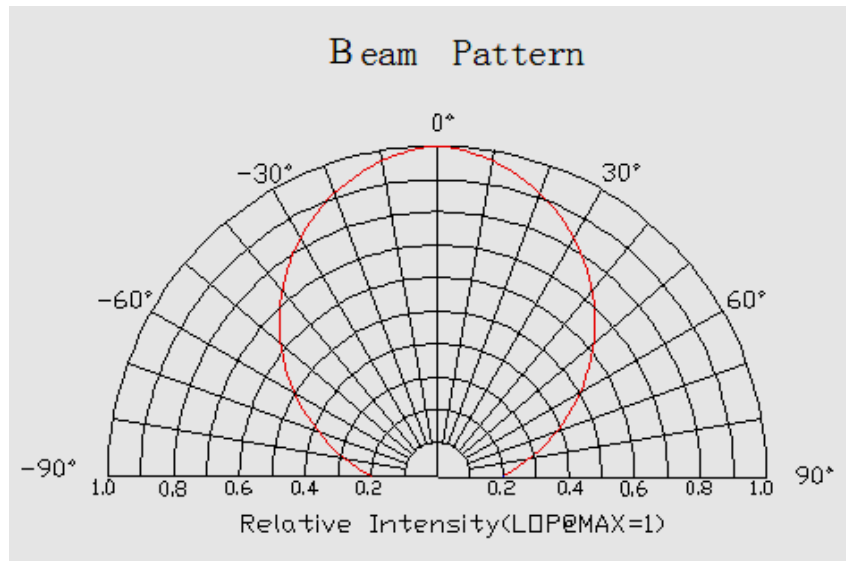

Page 1 of 4

**Parameters:**

<b>Basic Parameters</b>	
LED Type	0603 SMD
Color	Warm White
CRI	≥ 95
Viewing Angle (θ)	120 ±5°
LED Qty	480 LEDs / mtr
IP grade	IP64 Silicone
Dimensions	1000 * 10 * 4mm
Weight	60g ~ 70g / meter
Lifespan	70,000hours
LB Value	L90B20
Warranty	5 Years

<b>Wires &amp; connection length</b>	
Wires	UL1007 20# 150mm
Length per segment	50mm
LEDs / segment	24
Standard length on a reel	10m

<b>Luminous Flux (Lumen/Meter)</b>	
Warm White	1984 Lumen

<b>Wave Length/ Color Temperature (nm/k)</b>	
Warm White	2700 K

**CIE1931:**

**Optical Characteristics Curve:**

**Wave Length:**