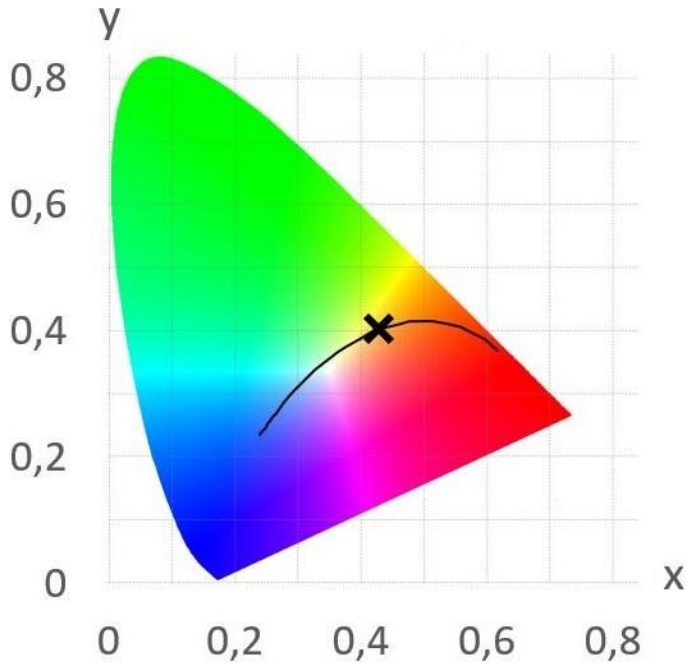

Page 1 of 4

**Parameters:**

<b>Basic Parameters</b>	
LED Type	0603 SMD
Color	Warm White
CRI	≥ 95
Viewing Angle (θ)	120 ±5°
LED Qty	480 LEDs / mtr
IP grade	IP64 Silicone
Dimensions	1000 * 10 * 4mm
Weight	60g ~ 70g / meter
Lifespan	70,000hours
LB Value	L90B20
Warranty	5 Years

<b>Wires &amp; connection length</b>	
Wires	UL1007 20# 150mm
Length per segment	50mm
LEDs / segment	24
Standard length on a reel	10m

<b>Luminous Flux (Lumen/Meter)</b>	
Warm White	1984 Lumen

<b>Wave Length/ Color Temperature (nm/k)</b>	
Warm White	2700 K

**CIE1931:**

**Optical Characteristics Curve:**

**Wave Length:**