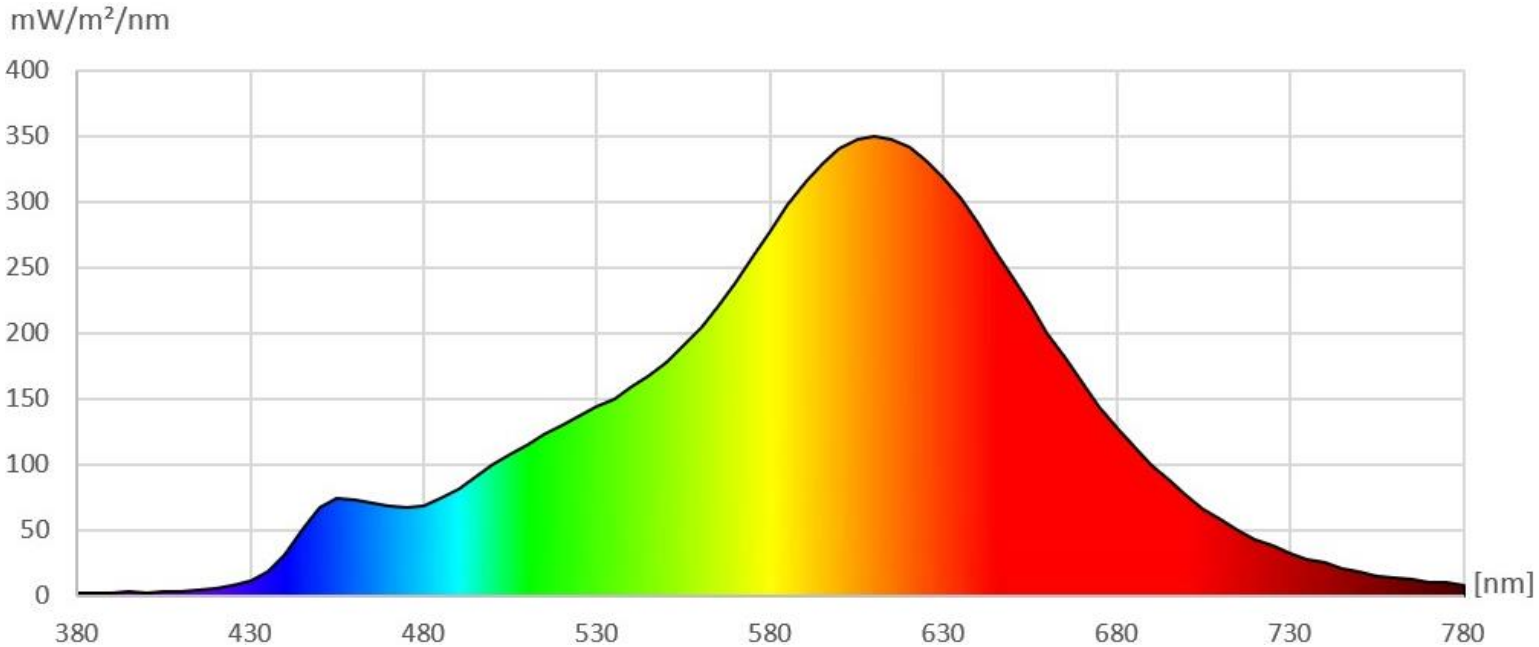

**Parameters:**

<b>Basic Parameters</b>	
LED Type	2835 SMD
Color	Warm White
CRI	≥ 90 Ra
Viewing Angle (θ)	120 ±5°
LED Qty	120 LEDs / mtr
IP grade	IP68 Silicone
Dimensions	1000 * 12 * 5 mm
Weight	120g ~ 150g / meter
Lifespan	70,000hours
LB Value	L80B50
Warranty	5 Years

<b>Wires &amp; connection length</b>	
Wires	UL1007 20# 150mm
Length per segment	50mm
LEDs / segment	6
Standard length on a reel	10m

<b>Luminous Flux (Lumen/Meter)</b>	
Warm White	≈ 2400 Lumen

<b>Wave Length/ Color Temperature (nm/k)</b>	
Warm White	2400 ~ 2600 K

**CIE1931:**

**Optical Characteristics Curve:**

**Wave Length:**