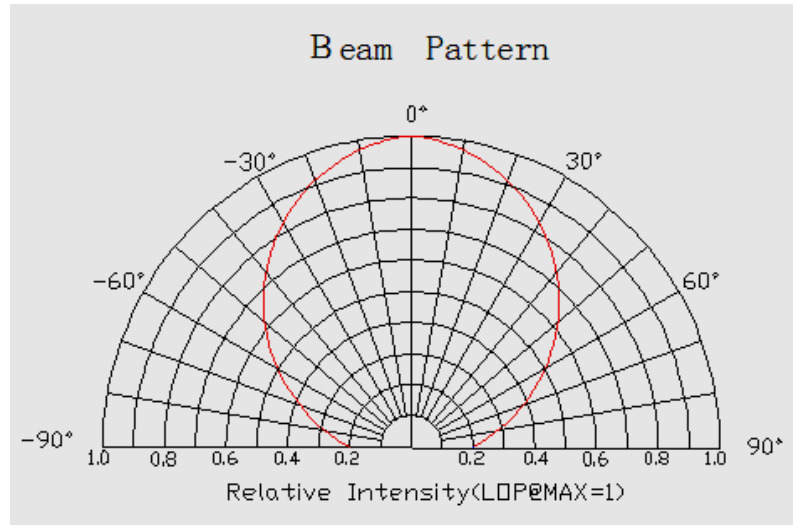

**Parameters:**

<b>Basic Parameters</b>	
LED Type	2835 SMD
Color	Warm White
CRI	≥ 90 Ra
Viewing Angle (θ)	120 ±5°
LED Qty	120 LEDs / mtr
IP grade	IP68 Silicone
Dimensions	1000 * 12 * 5 mm
Weight	120g ~ 150g / meter
Lifespan	70,000hours
LB Value	L80B50
Warranty	5 Years

<b>Wires &amp; connection length</b>	
Wires	UL1007 20# 150mm
Length per segment	50mm
LEDs / segment	6
Standard length on a reel	10m

<b>Luminous Flux (Lumen/Meter)</b>	
Warm White	≈ 2400 Lumen

<b>Wave Length/ Color Temperature (nm/k)</b>	
Warm White	2400 ~ 2600 K

**CIE1931:**

**Optical Characteristics Curve:**

**Wave Length:**