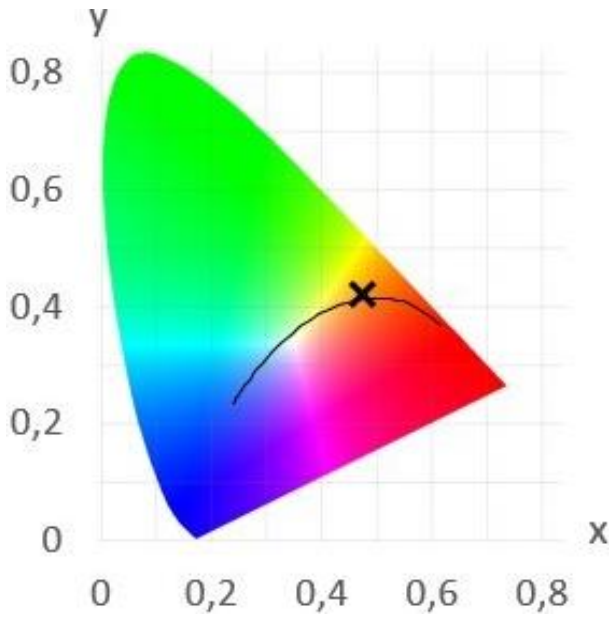

CIE1931:

Optical Characteristics Curve:

Wave Length: