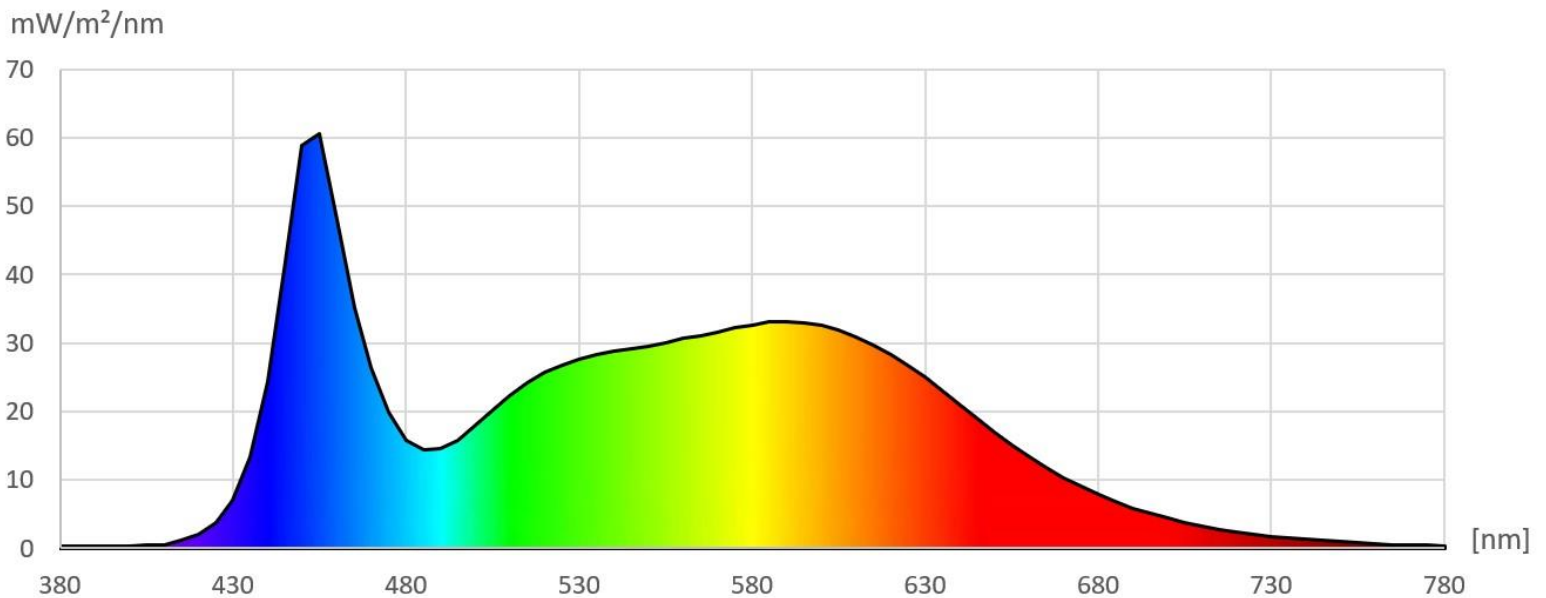

Datasheet

LED Strip Specification

LED strip type:
LS12W60X3528PLX

Description:
LuxaLight LED Strip 12V White Protected 3528
(12 Volt, 60 LEDs, 3528, IP64)

Date:
11-7-2015

Page 1 of 4

Parameters:

Basic Parameters	
LED Type	3528 SMD
Color	White
CRI	≥ 80 Ra
Viewing Angle (θ)	120 ±5°
LED Qty	60 LEDs / mtr
IP grade	IP64 Silicone
Dimensions	1000 * 8 * 4mm
Weight	40g ~ 50g / meter
Lifespan	50,000hours
LB Value	L80B50
Warranty	5 Years

Wires & connection length	
Wires	UL1007 20# 150mm
Length per segment	50mm
LEDs / segment	3
Standard length on a reel	10m

Luminous Flux (Lumen/Meter)	
White	500 Lumen

Wave Length/ Color Temperature (nm/k)	
White	5100 ~ 5300 K

CIE1931:

Optical Characteristics Curve:

Wave Length:

The Materials of PCB:

Epoxy PCB with white finishing.
Conducting Tracks: Cu, 35um thickness, double sided.

Solderings:
Solder Alloy: 99.3 Sn, 0.7 Cu,
Melting Temperature: 227°C
No SVHC (17-Dec-2014)