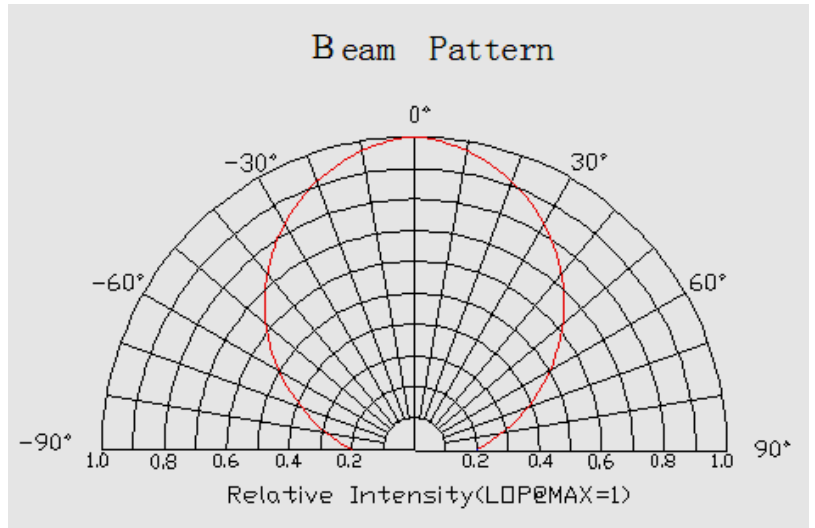

Datasheet

LED Strip Specification

LED strip type:
LS12W60X3528PLX

Description:
LuxaLight LED Strip 12V White Protected 3528
(12 Volt, 60 LEDs, 3528, IP64)

Date:
11-7-2015

Page 1 of 4

Parameters:

Basic Parameters	
LED Type	3528 SMD
Color	White
CRI	≥ 80 Ra
Viewing Angle (θ)	120 ±5°
LED Qty	60 LEDs / mtr
IP grade	IP64 Silicone
Dimensions	1000 * 8 * 4mm
Weight	40g ~ 50g / meter
Lifespan	50,000hours
LB Value	L80B50
Warranty	5 Years

Wires & connection length	
Wires	UL1007 20# 150mm
Length per segment	50mm
LEDs / segment	3
Standard length on a reel	10m

Luminous Flux (Lumen/Meter)	
White	500 Lumen

Wave Length/ Color Temperature (nm/k)	
White	5100 ~ 5300 K

CIE1931:

Optical Characteristics Curve:

Wave Length:

The Materials of PCB:

Epoxy PCB with white finishing.
Conducting Tracks: Cu, 35um thickness, double sided.

Solderings:
Solder Alloy: 99.3 Sn, 0.7 Cu,
Melting Temperature: 227°C
No SVHC (17-Dec-2014)