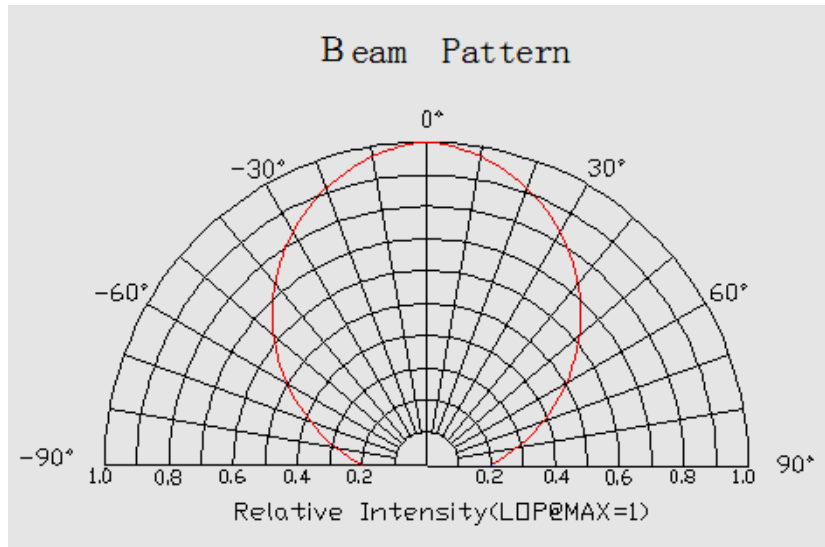

Datasheet

LED Strip Specification

LED strip type:
LS12CW60X3528PLX

Description:
**LuxaLight LED Strip 12V Cool White Protected 3528
(12 Volt, 60 LEDs, 3528, IP64)**

Date:
11-7-2015

Page 1 of 4

Parameters:

Basic Parameters	
LED Type	3528 SMD
Color	Cool White
CRI	≥ 80 Ra
Viewing Angle (θ)	120 ±5°
LED Qty	60 LEDs / mtr
IP grade	IP64 Silicone
Dimensions	1000 * 8 * 4mm
Weight	40g ~ 50g / meter
Lifespan	50,000hours
LB Value	L80B50
Warranty	5 Years

Wires & connection length	
Wires	UL1007 20# 150mm
Length per segment	50mm
LEDs / segment	3
Standard length on a reel	10m

Luminous Flux (Lumen/Meter)	
Cool White	420 Lumen

Wave Length/ Color Temperature (nm/k)	
Cool White	7100 ~ 7300 K

CIE1931:

Optical Characteristics Curve:

Wave Length:

The Materials of PCB:

Epoxy PCB with white finishing.
Conducting Tracks: Cu, 35um thickness, double sided.

Solderings:
Solder Alloy: 99.3 Sn, 0.7 Cu,
Melting Temperature: 227°C
No SVHC (17-Dec-2014)