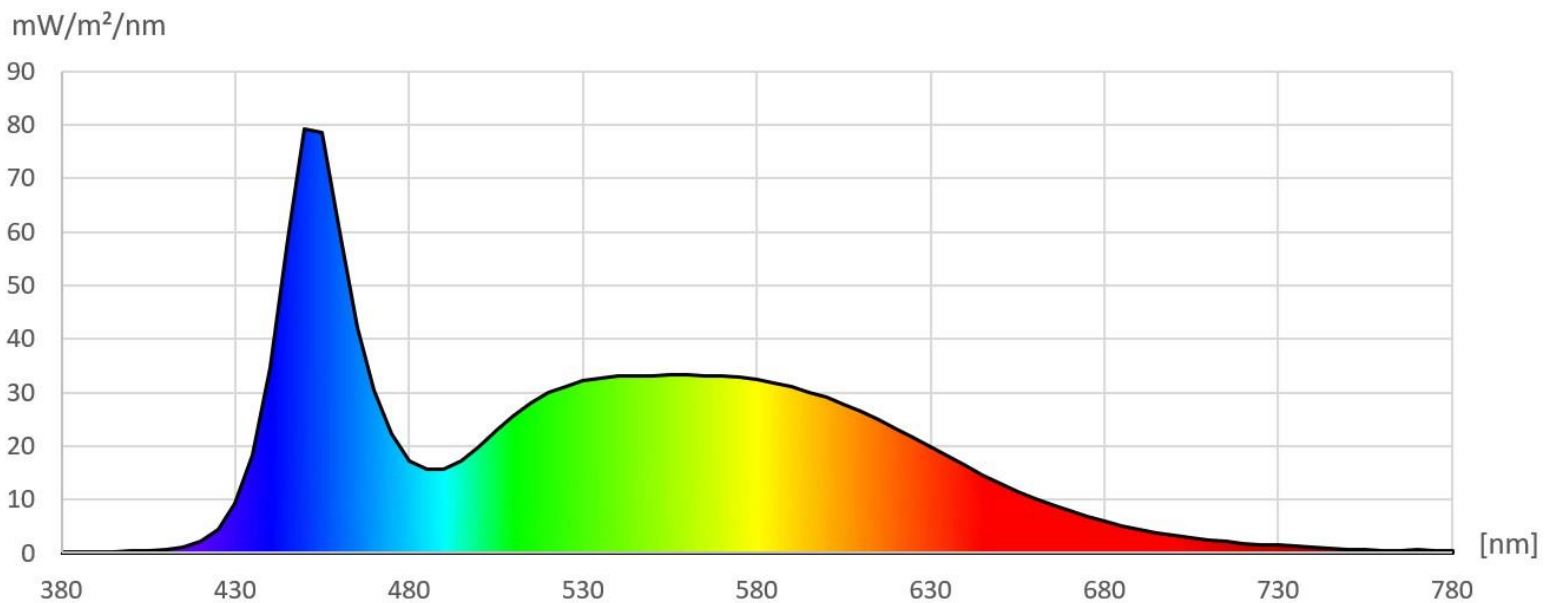

Datasheet

LED Strip Specification

LED strip type:
LS12CW60X3528PLX

Description:
**LuxaLight LED Strip 12V Cool White Protected 3528
(12 Volt, 60 LEDs, 3528, IP64)**

Date:
11-7-2015

Page 1 of 4

Parameters:

Basic Parameters	
LED Type	3528 SMD
Color	Cool White
CRI	≥ 80 Ra
Viewing Angle (θ)	120 ±5°
LED Qty	60 LEDs / mtr
IP grade	IP64 Silicone
Dimensions	1000 * 8 * 4mm
Weight	40g ~ 50g / meter
Lifespan	50,000hours
LB Value	L80B50
Warranty	5 Years

Wires & connection length	
Wires	UL1007 20# 150mm
Length per segment	50mm
LEDs / segment	3
Standard length on a reel	10m

Luminous Flux (Lumen/Meter)	
Cool White	420 Lumen

Wave Length/ Color Temperature (nm/k)	
Cool White	7100 ~ 7300 K

CIE1931:

Optical Characteristics Curve:

Wave Length:

The Materials of PCB:

Epoxy PCB with white finishing.
Conducting Tracks: Cu, 35um thickness, double sided.

Solderings:
Solder Alloy: 99.3 Sn, 0.7 Cu,
Melting Temperature: 227°C
No SVHC (17-Dec-2014)