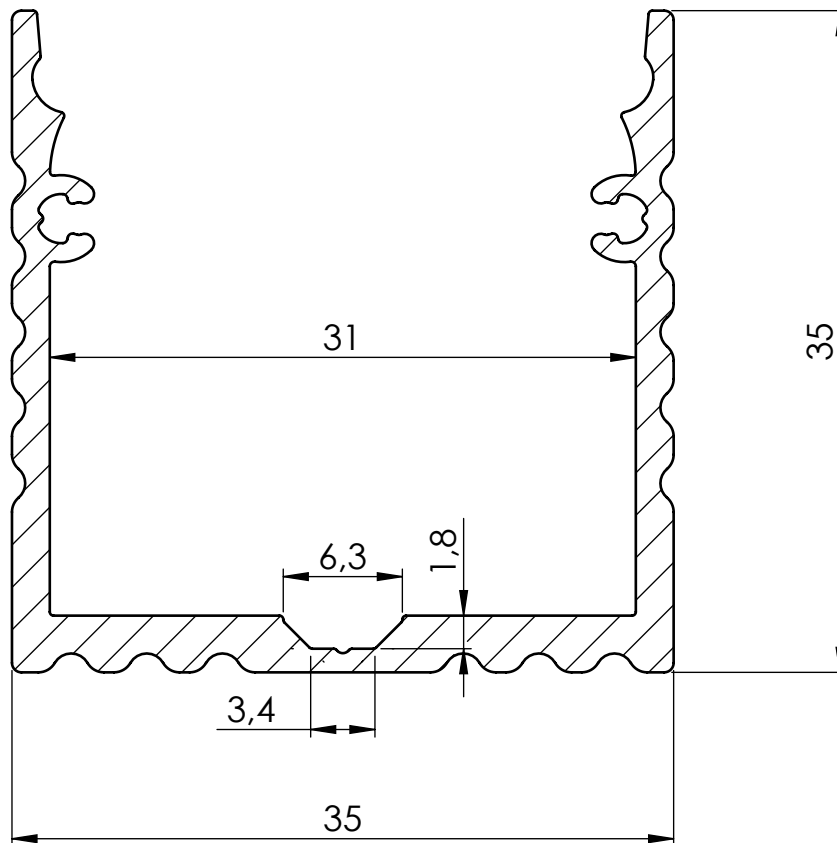

POWER LINE 35mm

SCALE 1 : 1

PRODUCT CODE: AL-PLA

DESCRIPTION: PL35, anodized in silver aluminum LED profile

WEIGHT: 0.56 kg/m

UNITS: millimeters

SCALE: 5:2

SHEET SIZE: A4