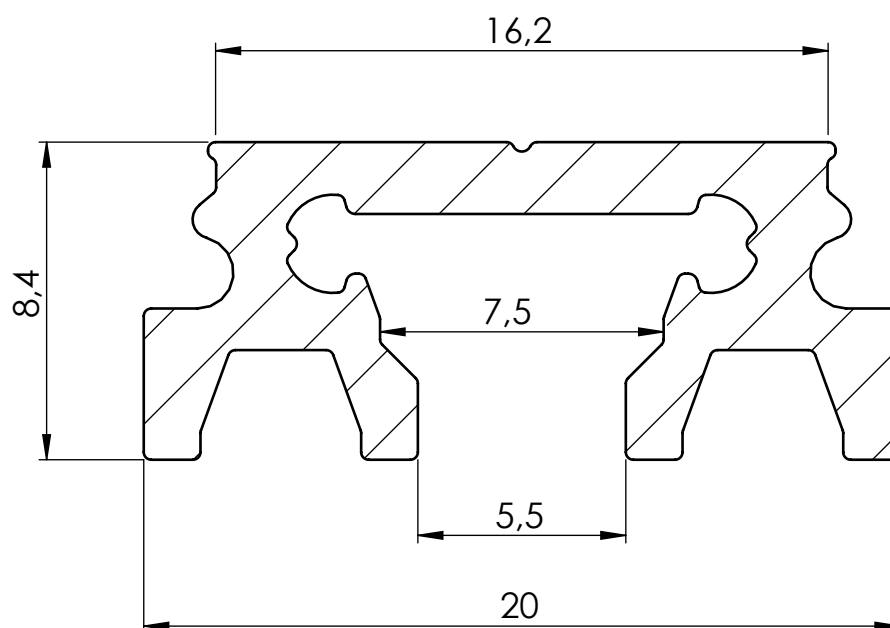

ALU-SQUERE LED PROFILE

SCALE 1 : 1

PRODUCT CODE: AL-SQ

DESCRIPTION: Alu-Squere, anodized aluminum LED profile

WEIGHT: 0.21 kg/m

UNITS: millimeters

SCALE: 5:1

SHEET SIZE: A4