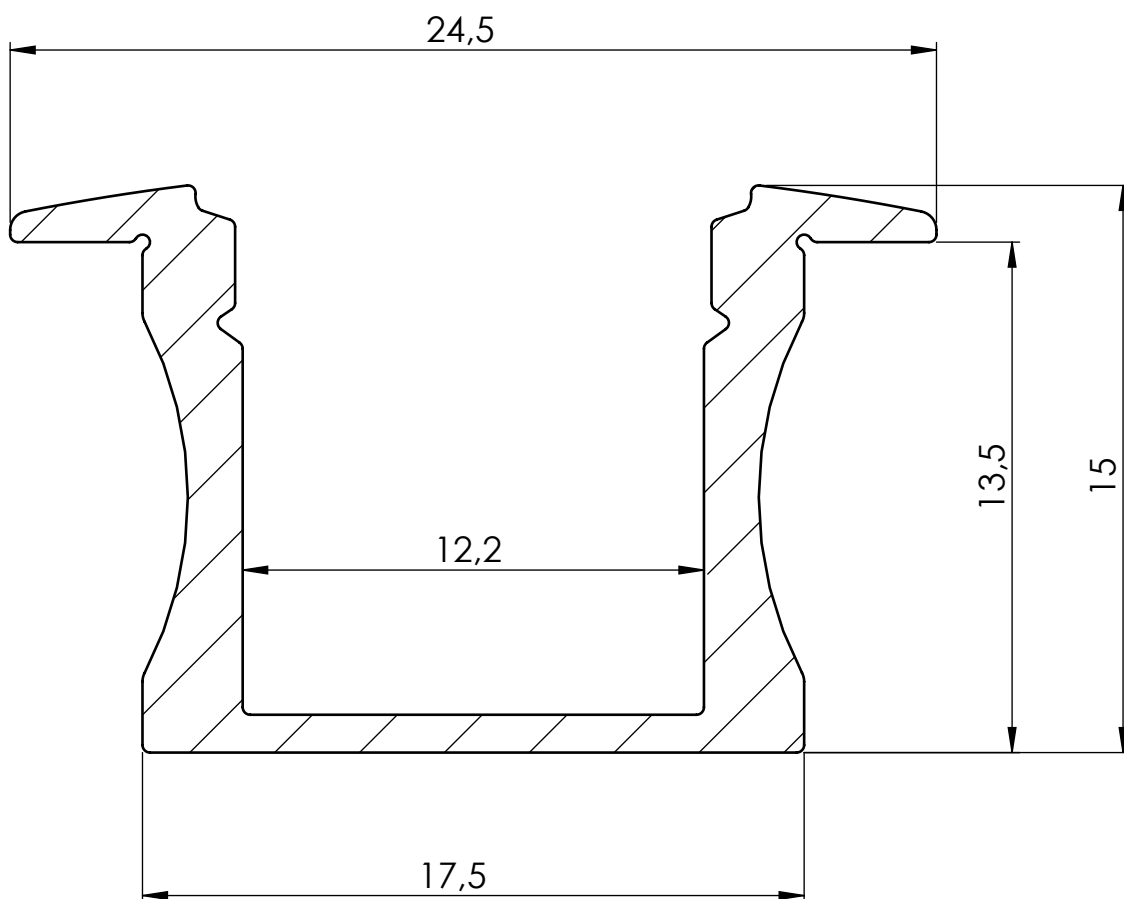

RECESSED SLIM LINE 15mm

SCALE 1 : 1

PRODUCT CODE: AL-RSL15

DESCRIPTION: RSL15, anodized in silver aluminum LED profile

WEIGHT: 0.21 kg/m

UNITS: millimeters

SCALE: 5:1

SHEET SIZE: A4