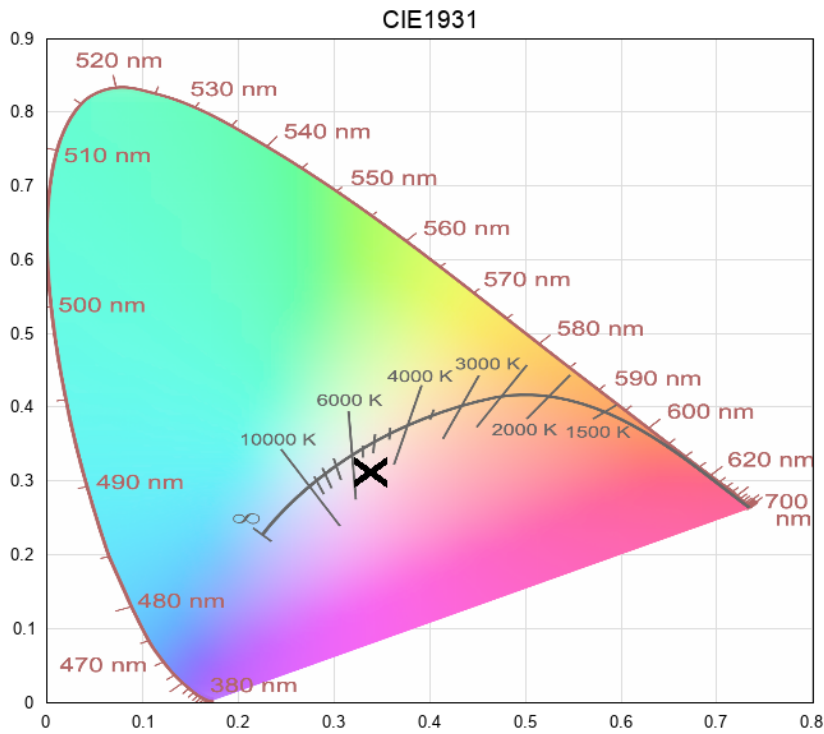

cie1931

While LuxaLight has made every reasonable effort to ensure the accuracy of the information in this brochure, LuxaLight does not guarantee that it is error - free, nor does LuxaLight make any other representation, warranty or guarantee that the information is accurate, correct, reliable or current. LuxaLight reserves the right to make any adjustments to the information contained herein at any time without notice. LuxaLight expressly disclaims all implied warranties regarding the information contained herein, including, but not limited to, any implied warranties of merchantability or fitness for a particular purpose. The dimensions in this catalogue are for reference purposes only and are subject to change without notice. Specifications are subject to change without notice. Consult LuxaLight for the latest dimensions and design specifications.