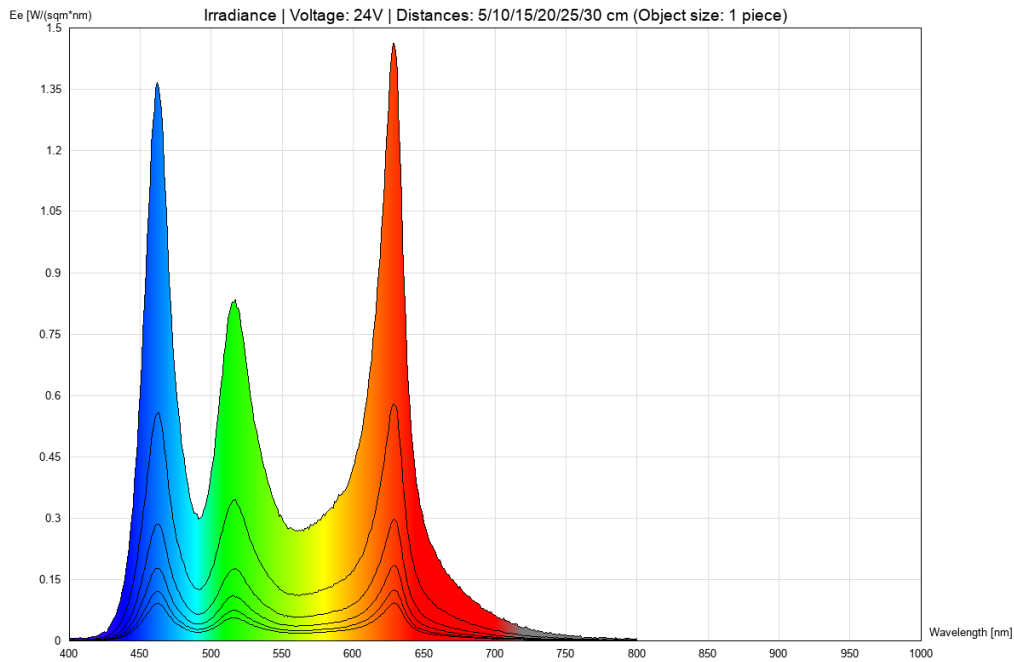

Measurement results

irradiance - full-spectrum (24V)