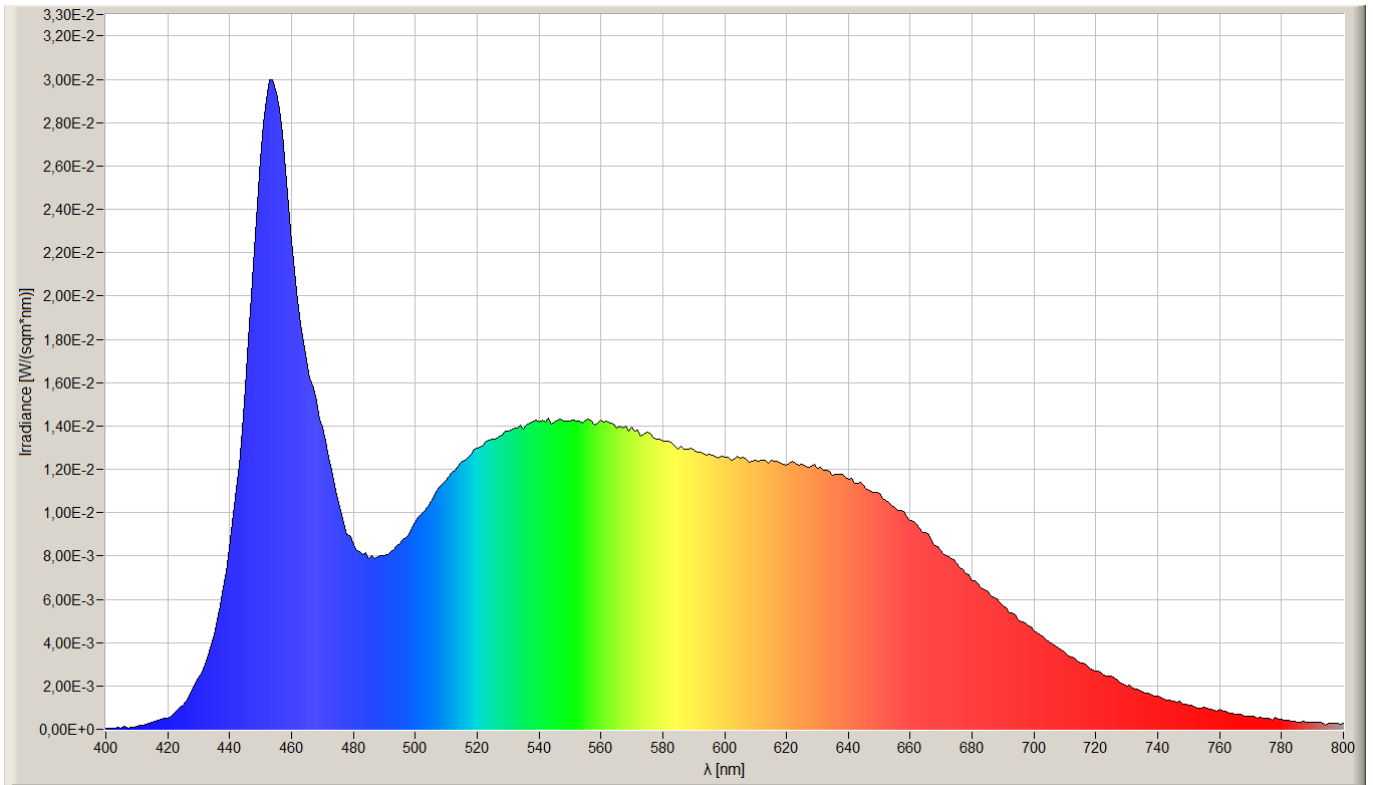

Measurement results

CIE1931