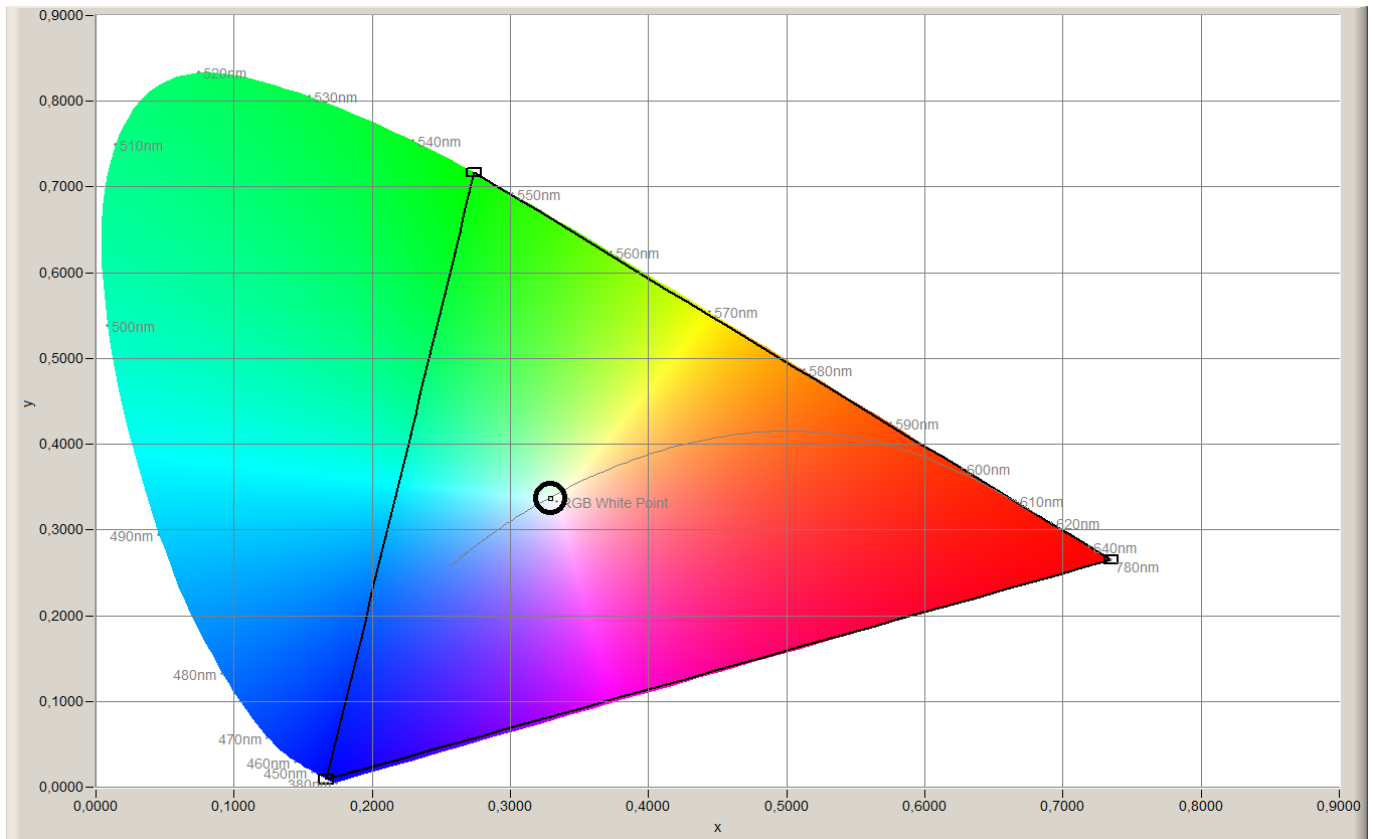

Wave Length